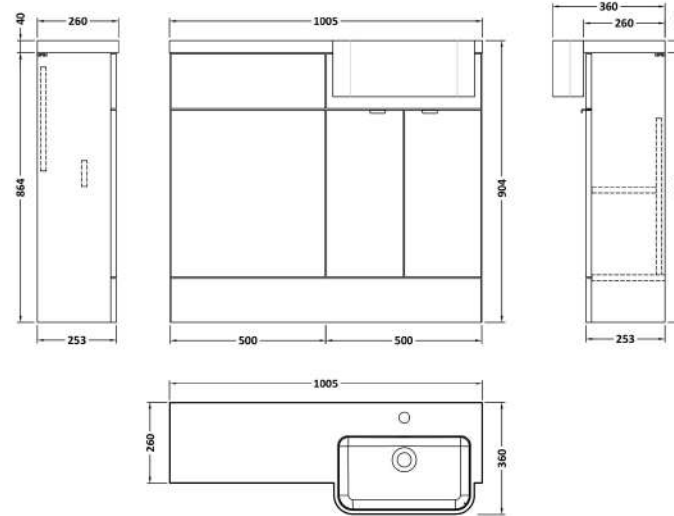

Sales Code: CBI3045

Description: 1000 Round Semi Rec Vanity & Wc Unit Rh

Packaging Details

Barcode: 5056678453896

Sales Code: OFF3005

Description: 500 Vanity Unit Compact

Product Dimensions

Height (mm):	864
Width (mm):	500
Depth (mm):	255
Nett Weight (kg):	15

Packaging Dimensions

Height (mm):	290
Width (mm):	525
Depth (mm):	900
Gross Weight (kg):	15.5

Packaging Data

Box Colour:	Brown Cardboard Box
Box Qty:	1
Label Size:	100 x 50
Label Colour:	White Label
Label Qty:	2

Sales Code: OFF3045

Description: 500 W.C. Unit Compact

Product Dimensions

Height (mm):	864
Width (mm):	500
Depth (mm):	255
Nett Weight (kg):	11.5

Packaging Dimensions

Height (mm):	290
Width (mm):	525
Depth (mm):	900
Gross Weight (kg):	12

Sales Code: PMB512R

Description: 1000 Round S/Recess Polymarble Basin Rh

Product Dimensions

Height (mm):	135
Width (mm):	1003
Depth (mm):	355
Nett Weight (kg):	15

Packaging Dimensions

Height (mm):	190
Width (mm):	420
Depth (mm):	1060
Gross Weight (kg):	15