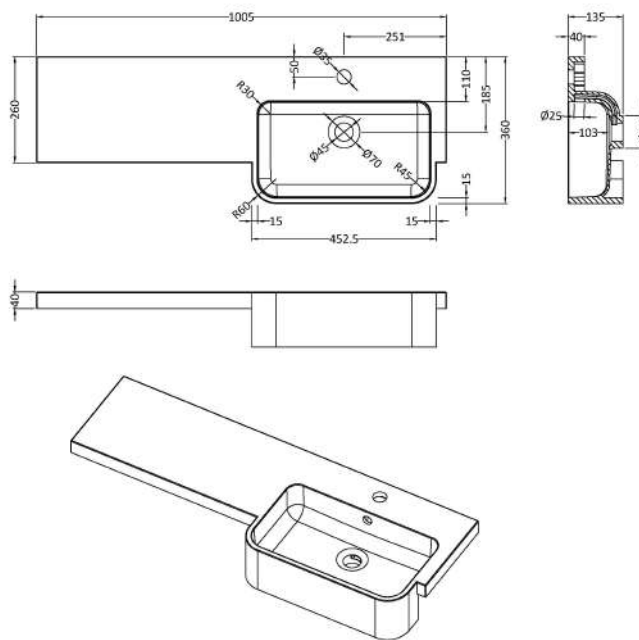

Sales Code: OFF3045

Description: 500 W.C. Unit Compact

Product Dimensions

Height (mm):	864
Width (mm):	500
Depth (mm):	255
Nett Weight (kg):	11.5

Packaging Dimensions

Height (mm):	290
Width (mm):	525
Depth (mm):	900
Gross Weight (kg):	12

Sales Code: OFF3091

Description: 1.25M Continuous Plinth

Product Dimensions

Height (mm):	1250
Width (mm):	145
Depth (mm):	18
Nett Weight (kg):	2

Packaging Dimensions

Height (mm):	20
Width (mm):	150
Depth (mm):	1260
Gross Weight (kg):	2

Packaging Data

Box Colour:	Brown Cardboard Box
Box Qty:	1
Label Size:	100 x 50
Label Colour:	White Label
Label Qty:	2

Outer Box Dimensions (If Applicable)

Height (mm):	
Width (mm):	
Depth (mm):	
Gross Weight (kg):	
Barcode:	5056678437124

Sales Code: PMB512R

Description: 1000 Round S/Recess Polymarble Basin Rh

Product Dimensions

Height (mm):	135
Width (mm):	1003
Depth (mm):	355
Nett Weight (kg):	15

Packaging Dimensions

Height (mm):	190
Width (mm):	420
Depth (mm):	1060
Gross Weight (kg):	15