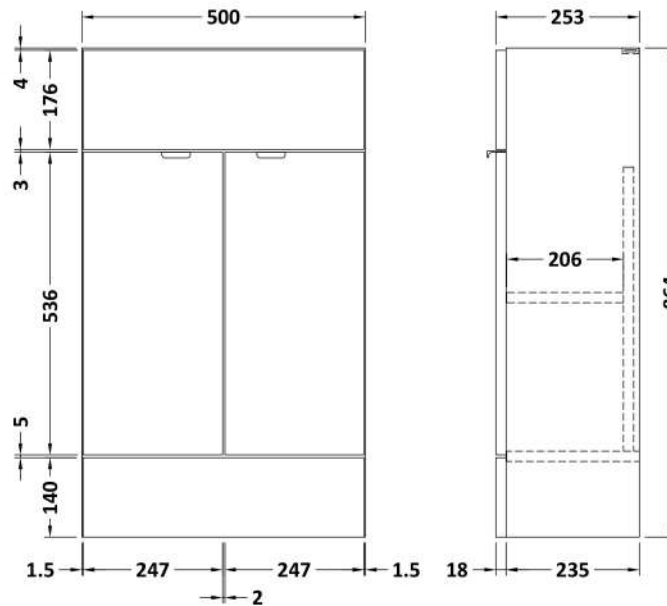

Sales Code: CBI3045

Description: 1000 Round Semi Rec Vanity & Wc Unit Rh

Packaging Details

Barcode: 5056678453896

Sales Code: OFF3005

Description: 500 Vanity Unit Compact

Product Dimensions

Height (mm):	864
Width (mm):	500
Depth (mm):	255
Nett Weight (kg):	15

Packaging Dimensions

Height (mm):	290
Width (mm):	525
Depth (mm):	900
Gross Weight (kg):	15.5

Packaging Data

Box Colour:	Brown Cardboard Box
Box Qty:	1
Label Size:	100 x 50
Label Colour:	White Label
Label Qty:	2

Sales Code: OFF3045

Description: 500 W.C. Unit Compact

Product Dimensions

Height (mm):	864
Width (mm):	500
Depth (mm):	255
Nett Weight (kg):	11.5

Packaging Dimensions

Height (mm):	290
Width (mm):	525
Depth (mm):	900
Gross Weight (kg):	12

Sales Code: OFF3091

Description: 1.25M Continuous Plinth

Product Dimensions

Height (mm):	1250
Width (mm):	145
Depth (mm):	18
Nett Weight (kg):	2

Packaging Dimensions

Height (mm):	20
Width (mm):	150
Depth (mm):	1260
Gross Weight (kg):	2