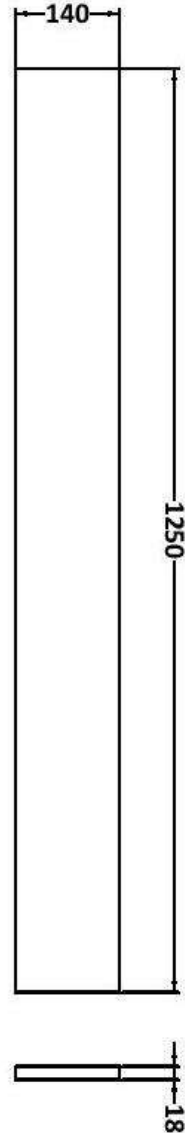

Sales Code: CBI3045

Description: 1000 Round Semi Rec Vanity & Wc Unit Rh

Packaging Details

Barcode: 5056678453896

Sales Code: OFF3005

Description: 500 Vanity Unit Compact

Product Dimensions

Height (mm):	864
Width (mm):	500
Depth (mm):	255
Nett Weight (kg):	15

Packaging Dimensions

Height (mm):	290
Width (mm):	525
Depth (mm):	900
Gross Weight (kg):	15.5

Packaging Data

Box Colour:	Brown Cardboard Box
Box Qty:	1
Label Size:	100 x 50
Label Colour:	White Label
Label Qty:	2

Packaging Data

Box Colour:	Brown Cardboard Box
Box Qty:	1
Label Size:	100 x 50
Label Colour:	White Label
Label Qty:	2

Outer Box Dimensions (If Applicable)

Height (mm):	
Width (mm):	
Depth (mm):	
Gross Weight (kg):	
Barcode:	5056678436998

Sales Code: OFF3091

Description: 1.25M Continuous Plinth

Product Dimensions

Height (mm):	1250
Width (mm):	145
Depth (mm):	18
Nett Weight (kg):	2

Packaging Dimensions

Height (mm):	20
Width (mm):	150
Depth (mm):	1260
Gross Weight (kg):	2