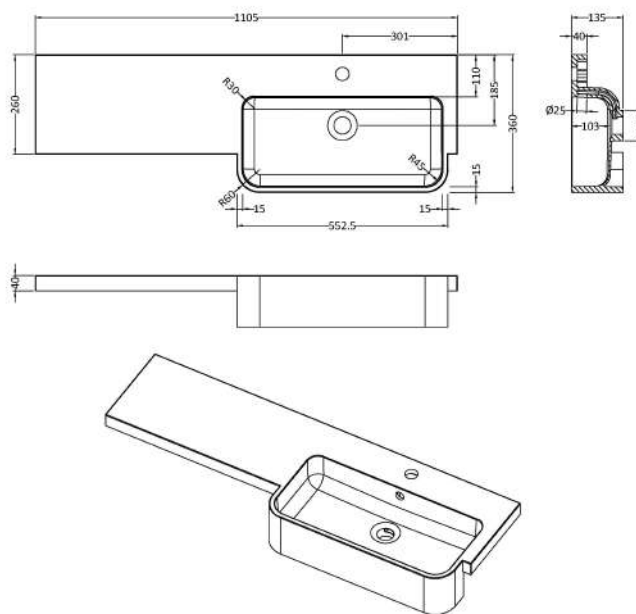

Sales Code: OFF3045

Description: 500 W.C. Unit Compact

Product Dimensions

Height (mm):	864
Width (mm):	500
Depth (mm):	255
Nett Weight (kg):	11.5

Packaging Dimensions

Height (mm):	290
Width (mm):	525
Depth (mm):	900
Gross Weight (kg):	12

Sales Code: OFF3091

Description: 1.25M Continuous Plinth

Product Dimensions

Height (mm):	1250
Width (mm):	145
Depth (mm):	18
Nett Weight (kg):	2

Packaging Dimensions

Height (mm):	20
Width (mm):	150
Depth (mm):	1260
Gross Weight (kg):	2

Packaging Data

Box Colour:	Brown Cardboard Box
Box Qty:	1
Label Size:	100 x 50
Label Colour:	White Label
Label Qty:	2

Outer Box Dimensions (If Applicable)

Height (mm):	
Width (mm):	
Depth (mm):	
Gross Weight (kg):	
Barcode:	5056678437124

Sales Code: PMB513R

Description: 1100 Round S/Recess Polymarble Basin Rh

Product Dimensions

Height (mm):	135
Width (mm):	1103
Depth (mm):	355
Nett Weight (kg):	16

Packaging Dimensions

Height (mm):	190
Width (mm):	420
Depth (mm):	1160
Gross Weight (kg):	16