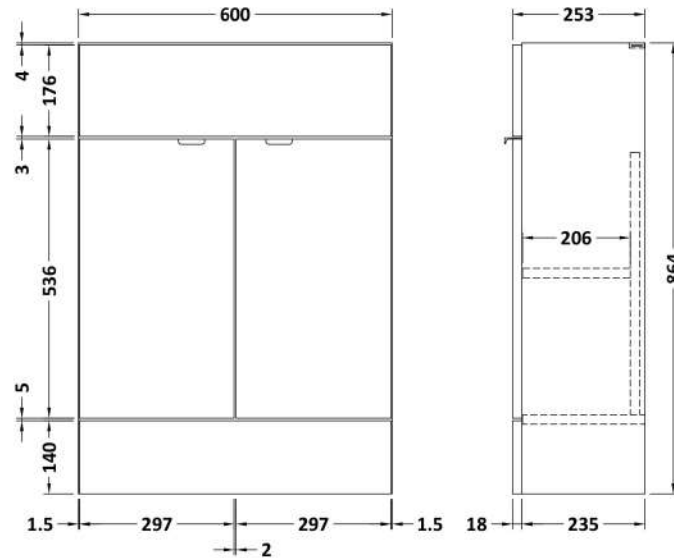

Sales Code: CBI3047

Description: 1100 Round Semi Rec Vanity & Wc Unit Rh

Packaging Details

Barcode: 5056678453919

Sales Code: OFF3007

Description: 600 Vanity Unit Compact

Product Dimensions

Height (mm):	864
Width (mm):	600
Depth (mm):	255
Nett Weight (kg):	17

Packaging Dimensions

Height (mm):	290
Width (mm):	625
Depth (mm):	900
Gross Weight (kg):	17.5

Packaging Data

Box Colour:	Brown Cardboard Box
Box Qty:	1
Label Size:	100 x 50
Label Colour:	White Label
Label Qty:	2

Sales Code: OFF3045

Description: 500 W.C. Unit Compact

Product Dimensions

Height (mm):	864
Width (mm):	500
Depth (mm):	255
Nett Weight (kg):	11.5

Packaging Dimensions

Height (mm):	290
Width (mm):	525
Depth (mm):	900
Gross Weight (kg):	12

Sales Code: OFF3091

Description: 1.25M Continuous Plinth

Product Dimensions

Height (mm):	1250
Width (mm):	145
Depth (mm):	18
Nett Weight (kg):	2

Packaging Dimensions

Height (mm):	20
Width (mm):	150
Depth (mm):	1260
Gross Weight (kg):	2