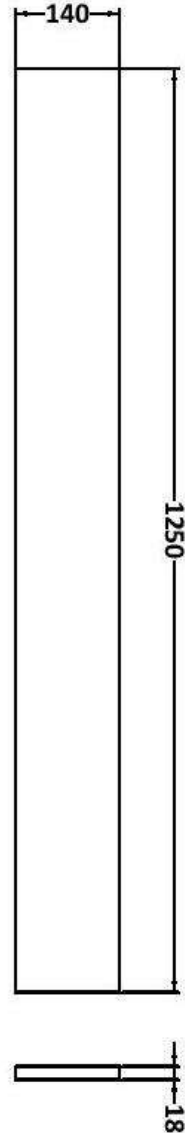

Sales Code: CBI3047

Description: 1100 Round Semi Rec Vanity & Wc Unit Rh

Packaging Details

Barcode: 5056678453919

Sales Code: OFF3007

Description: 600 Vanity Unit Compact

Product Dimensions

Height (mm):	864
Width (mm):	600
Depth (mm):	255
Nett Weight (kg):	17

Packaging Dimensions

Height (mm):	290
Width (mm):	625
Depth (mm):	900
Gross Weight (kg):	17.5

Packaging Data

Box Colour:	Brown Cardboard Box
Box Qty:	1
Label Size:	100 x 50
Label Colour:	White Label
Label Qty:	2

Packaging Data

Box Colour:	Brown Cardboard Box
Box Qty:	1
Label Size:	100 x 50
Label Colour:	White Label
Label Qty:	2

Outer Box Dimensions (If Applicable)

Height (mm):	
Width (mm):	
Depth (mm):	
Gross Weight (kg):	
Barcode:	5056678436998

Sales Code: OFF3091

Description: 1.25M Continuous Plinth

Product Dimensions

Height (mm):	1250
Width (mm):	145
Depth (mm):	18
Nett Weight (kg):	2

Packaging Dimensions

Height (mm):	20
Width (mm):	150
Depth (mm):	1260
Gross Weight (kg):	2