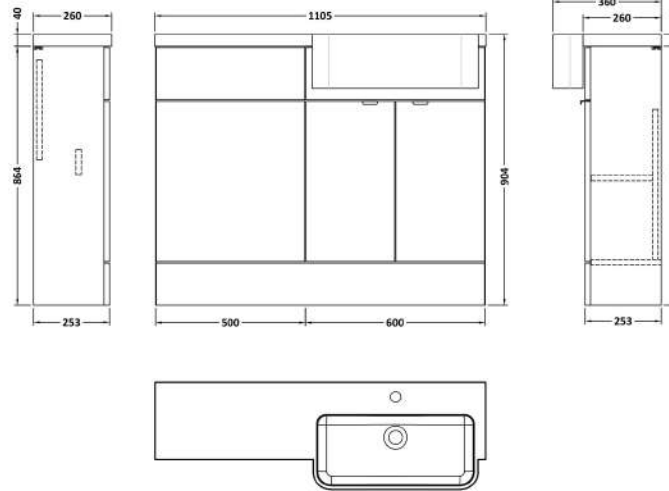

Sales Code: CBI3047

Description: 1100 Round Semi Rec Vanity & Wc Unit Rh

Packaging Details

Barcode: 5056678453919

Sales Code: OFF3007

Description: 600 Vanity Unit Compact

Product Dimensions

Height (mm):	864
Width (mm):	600
Depth (mm):	255
Nett Weight (kg):	17

Packaging Dimensions

Height (mm):	290
Width (mm):	625
Depth (mm):	900
Gross Weight (kg):	17.5

Packaging Data

Box Colour:	Brown Cardboard Box
Box Qty:	1
Label Size:	100 x 50
Label Colour:	White Label
Label Qty:	2

Sales Code: OFF3045

Description: 500 W.C. Unit Compact

Product Dimensions

Height (mm):	864
Width (mm):	500
Depth (mm):	255
Nett Weight (kg):	11.5

Packaging Dimensions

Height (mm):	290
Width (mm):	525
Depth (mm):	900
Gross Weight (kg):	12

Sales Code: PMB513R

Description: 1100 Round S/Recess Polymarble Basin Rh

Product Dimensions

Height (mm):	135
Width (mm):	1103
Depth (mm):	355
Nett Weight (kg):	16

Packaging Dimensions

Height (mm):	190
Width (mm):	420
Depth (mm):	1160
Gross Weight (kg):	16