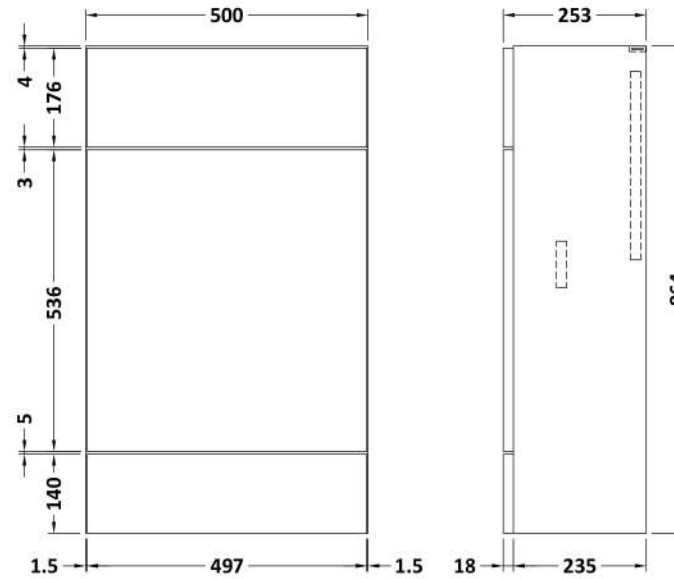

Packaging Dimensions

Height (mm):	290
Width (mm):	625
Depth (mm):	900
Gross Weight (kg):	17.5

Packaging Data

Box Colour:	Brown Cardboard Box
Box Qty:	1
Label Size:	100 x 50
Label Colour:	White Label
Label Qty:	2

Outer Box Dimensions (If Applicable)

Height (mm):	
Width (mm):	
Depth (mm):	
Gross Weight (kg):	
Barcode:	5056678436783

Product Details

Country of Origin:	United Kingdom
Fitting Instruction:	No
CE & UKCA:	N/A
FSC Certified Materials:	Yes
Colour:	Bleached Cuneo Oak
Construction Method:	Cam & Wood Dowel
Construction Type:	Rigid
Cabinet Finish:	MFC Textured Woodgrain
Fascia Finish:	MFC Textured Woodgrain
Cabinet Thickness (mm):	18
Fascia Thickness (mm):	18
Drawer Included:	No
Drawer Type:	Not Applicable
No of Shelves:	1
Hinge Type:	95 Degree Clip-On Soft Close
Hinge Included:	Yes
Adjustable Legs:	No
Fixings Included:	Yes
Handle Style:	Contemporary
Waste Shroud:	No
Handle Included:	Yes
Handle Type:	Wrapover

Sales Code: OFF3045

Description: 500 W.C. Unit Compact

Product Dimensions

Height (mm):	864
Width (mm):	500
Depth (mm):	255
Nett Weight (kg):	11.5

Packaging Dimensions

Height (mm):	290
Width (mm):	525
Depth (mm):	900
Gross Weight (kg):	12

Packaging Data

Box Colour:	Brown Cardboard Box
Box Qty:	1
Label Size:	100 x 50
Label Colour:	White Label
Label Qty:	2

Outer Box Dimensions (If Applicable)

Height (mm):	
Width (mm):	
Depth (mm):	
Gross Weight (kg):	
Barcode:	5056678436998