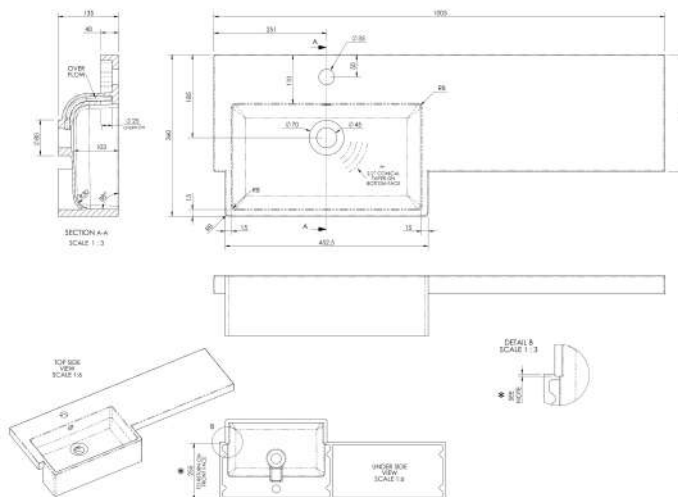

### Outer Box Dimensions (If Applicable)

Height (mm):	
Width (mm):	
Depth (mm):	
Gross Weight (kg):	
Barcode:	5056678436769

### Outer Box Dimensions (If Applicable)

Height (mm):	
Width (mm):	
Depth (mm):	
Gross Weight (kg):	
Barcode:	5056678436998

**Packaging Data**

Box Colour:	Brown Cardboard Box
Box Qty:	1
Label Size:	100 x 50
Label Colour:	White Label
Label Qty:	2

**Outer Box Dimensions (If Applicable)**

Height (mm):	
Width (mm):	
Depth (mm):	
Gross Weight (kg):	
Barcode:	5056678437124

### Product Dimensions

Height (mm):	135
Width (mm):	1003
Depth (mm):	355
Nett Weight (kg):	15