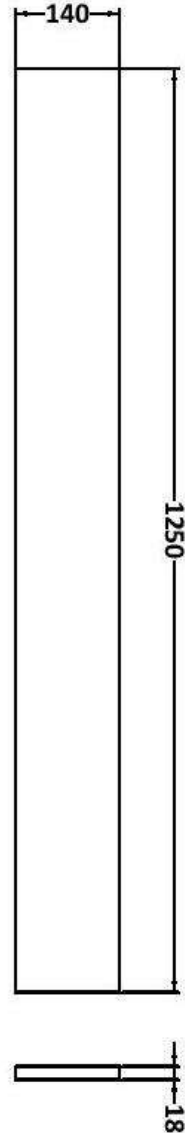

### Product Dimensions

Height (mm):	864
Width (mm):	500
Depth (mm):	255
Nett Weight (kg):	11.5

### Packaging Dimensions

Height (mm):	290
Width (mm):	525
Depth (mm):	900
Gross Weight (kg):	12

### Outer Box Dimensions (If Applicable)

Height (mm):	
Width (mm):	
Depth (mm):	
Gross Weight (kg):	
Barcode:	5056678436998

Sales Code: OFF3091

Description: 1.25M Continuous Plinth

**Product Dimensions**

Height (mm):	1250
Width (mm):	145
Depth (mm):	18
Nett Weight (kg):	2

**Packaging Dimensions**

Height (mm):	20
Width (mm):	150
Depth (mm):	1260
Gross Weight (kg):	2