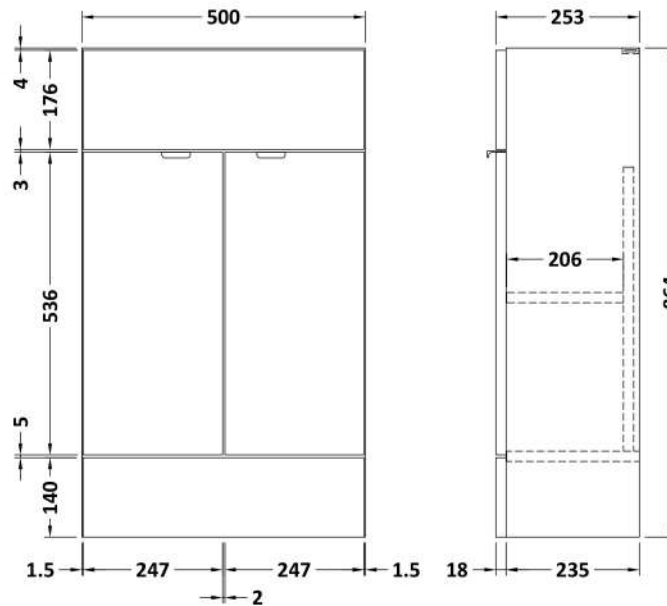

### Product Dimensions

Height (mm):	864
Width (mm):	500
Depth (mm):	255
Nett Weight (kg):	15

### Packaging Dimensions

Height (mm):	290
Width (mm):	525
Depth (mm):	900
Gross Weight (kg):	15.5

### Product Dimensions

Height (mm):	864
Width (mm):	500
Depth (mm):	255
Nett Weight (kg):	11.5

### Packaging Dimensions

Height (mm):	290
Width (mm):	525
Depth (mm):	900
Gross Weight (kg):	12