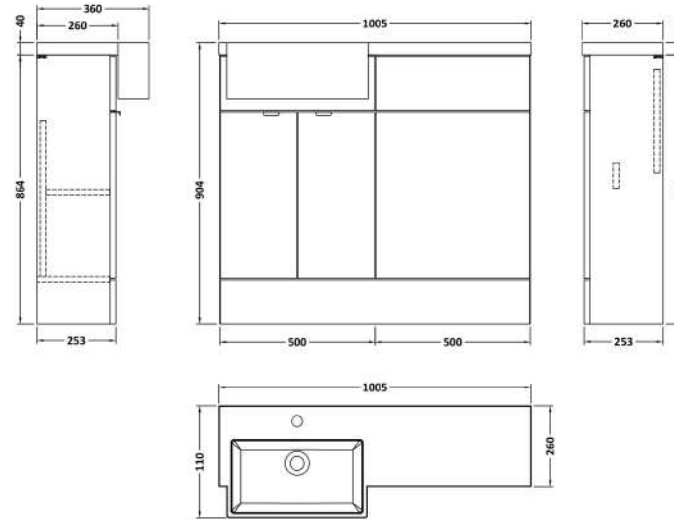

Sales Code: CBI3048

Description: 1000 Square Semi Rec Vanity & Wc Unit Lh

Packaging Details

Barcode: 5056678453926