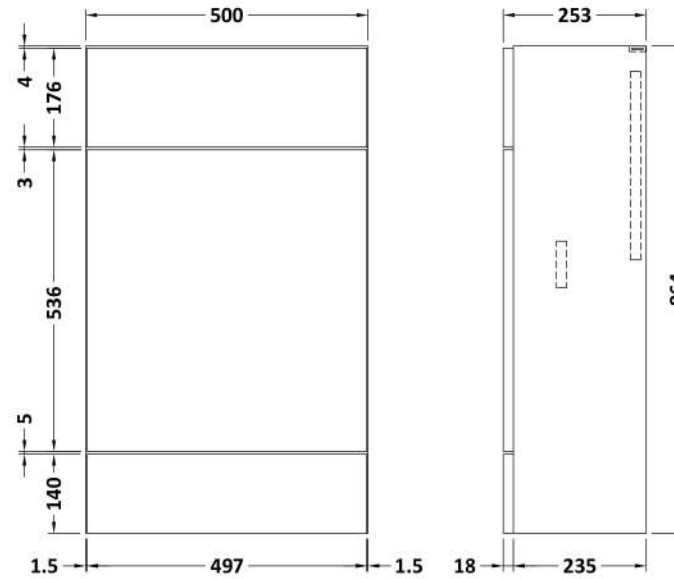

### Product Dimensions

Height (mm):	864
Width (mm):	500
Depth (mm):	255
Nett Weight (kg):	15

### Packaging Dimensions

Height (mm):	290
Width (mm):	525
Depth (mm):	900
Gross Weight (kg):	15.5

### Outer Box Dimensions (If Applicable)

Height (mm):	
Width (mm):	
Depth (mm):	
Gross Weight (kg):	
Barcode:	5056678436769

### Product Dimensions

Height (mm):	864
Width (mm):	500
Depth (mm):	255
Nett Weight (kg):	11.5