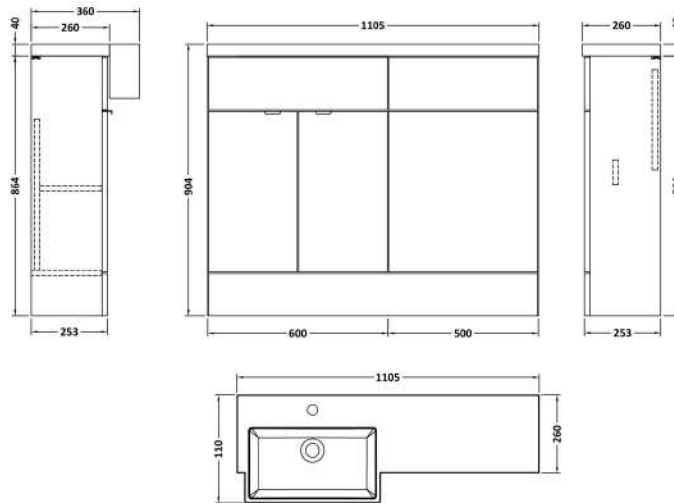

Sales Code: CBI3050

Description: 1100 Square Semi Rec Vanity & Wc Unit Lh

Packaging Details

Barcode: 5056678453940

Sales Code: OFF3007

Description: 600 Vanity Unit Compact

Product Dimensions

Height (mm):	864
Width (mm):	600
Depth (mm):	255
Nett Weight (kg):	17

Packaging Dimensions

Height (mm):	290
Width (mm):	625
Depth (mm):	900
Gross Weight (kg):	17.5

Packaging Data

Box Colour:	Brown Cardboard Box
Box Qty:	1
Label Size:	100 x 50
Label Colour:	White Label
Label Qty:	2

Outer Box Dimensions (If Applicable)

Height (mm):	
Width (mm):	
Depth (mm):	
Gross Weight (kg):	
Barcode:	5056678436783

Product Details

Country of Origin:	United Kingdom
Fitting Instruction:	No
CE & UKCA:	N/A
FSC Certified Materials:	Yes
Colour:	Bleached Cuneo Oak
Construction Method:	Cam & Wood Dowel
Construction Type:	Rigid
Cabinet Finish:	MFC Textured Woodgrain
Fascia Finish:	MFC Textured Woodgrain
Cabinet Thickness (mm):	18
Fascia Thickness (mm):	18
Drawer Included:	No
Drawer Type:	Not Applicable
No of Shelves:	1
Hinge Type:	95 Degree Clip-On Soft Close
Hinge Included:	Yes
Adjustable Legs:	No
Fixings Included:	Yes
Handle Style:	Contemporary
Waste Shroud:	No
Handle Included:	Yes
Handle Type:	Wrapover

Sales Code: OFF3045

Description: 500 W.C. Unit Compact

Product Dimensions

Height (mm):	864
Width (mm):	500
Depth (mm):	255
Nett Weight (kg):	11.5

Packaging Dimensions

Height (mm):	290
Width (mm):	525
Depth (mm):	900
Gross Weight (kg):	12