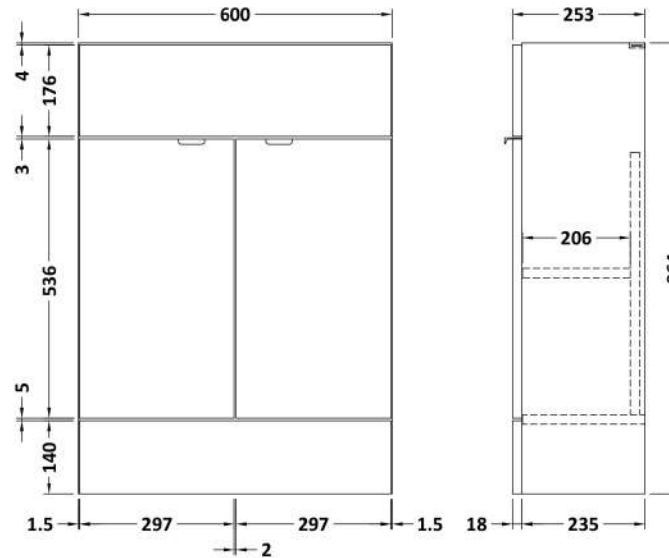

Sales Code: CBI3050

Description: 1100 Square Semi Rec Vanity & Wc Unit Lh

Packaging Details

Barcode: 5056678453940

Sales Code: OFF3007

Description: 600 Vanity Unit Compact

Product Dimensions

Height (mm):	864
Width (mm):	600
Depth (mm):	255
Nett Weight (kg):	17

Packaging Dimensions

Height (mm):	290
Width (mm):	625
Depth (mm):	900
Gross Weight (kg):	17.5

Packaging Data

Box Colour:	Brown Cardboard Box
Box Qty:	1
Label Size:	100 x 50
Label Colour:	White Label
Label Qty:	2

Sales Code: OFF3045

Description: 500 W.C. Unit Compact

Product Dimensions

Height (mm):	864
Width (mm):	500
Depth (mm):	255
Nett Weight (kg):	11.5

Packaging Dimensions

Height (mm):	290
Width (mm):	525
Depth (mm):	900
Gross Weight (kg):	12

Sales Code: PMB613L

Description: 1100 Square S/Recess Polymarble Basin Lh

Product Dimensions

Height (mm):	135
Width (mm):	1103
Depth (mm):	355
Nett Weight (kg):	16

Packaging Dimensions

Height (mm):	190
Width (mm):	420
Depth (mm):	1160
Gross Weight (kg):	16