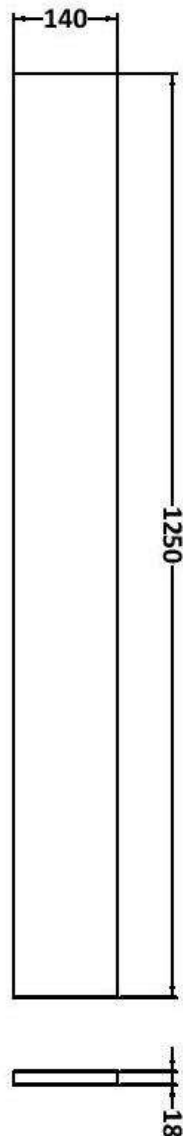

Sales Code: CBI3050

Description: 1100 Square Semi Rec Vanity & Wc Unit Lh

Packaging Details

Barcode: 5056678453940

Sales Code: OFF3007

Description: 600 Vanity Unit Compact

Product Dimensions

Height (mm):	864
Width (mm):	600
Depth (mm):	255
Nett Weight (kg):	17

Packaging Dimensions

Height (mm):	290
Width (mm):	625
Depth (mm):	900
Gross Weight (kg):	17.5

Packaging Data

Box Colour:	Brown Cardboard Box
Box Qty:	1
Label Size:	100 x 50
Label Colour:	White Label
Label Qty:	2

Packaging Data

Box Colour:	Brown Cardboard Box
Box Qty:	1
Label Size:	100 x 50
Label Colour:	White Label
Label Qty:	2

Outer Box Dimensions (If Applicable)

Height (mm):	
Width (mm):	
Depth (mm):	
Gross Weight (kg):	
Barcode:	5056678436998

Sales Code: OFF3091

Description: 1.25M Continuous Plinth

Product Dimensions

Height (mm):	1250
Width (mm):	145
Depth (mm):	18
Nett Weight (kg):	2

Packaging Dimensions

Height (mm):	20
Width (mm):	150
Depth (mm):	1260
Gross Weight (kg):	2