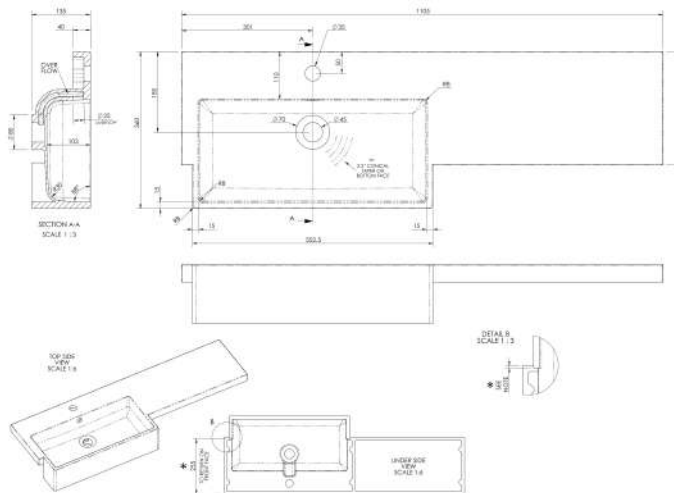

Packaging Data

Box Colour:	Brown Cardboard Box
Box Qty:	1
Label Size:	100 x 50
Label Colour:	White Label
Label Qty:	2

Outer Box Dimensions (If Applicable)

Height (mm):	
Width (mm):	
Depth (mm):	
Gross Weight (kg):	
Barcode:	5056678436998

Sales Code: OFF3091

Description: 1.25M Continuous Plinth

Product Dimensions

Height (mm):	1250
Width (mm):	145
Depth (mm):	18
Nett Weight (kg):	2

Packaging Dimensions

Height (mm):	20
Width (mm):	150
Depth (mm):	1260
Gross Weight (kg):	2

Packaging Data

Box Colour:	Brown Cardboard Box
Box Qty:	1
Label Size:	100 x 50
Label Colour:	White Label
Label Qty:	2

Outer Box Dimensions (If Applicable)

Height (mm):	
Width (mm):	
Depth (mm):	
Gross Weight (kg):	
Barcode:	5056678437124

Sales Code: PMB613L

Description: 1100 Square S/Recess Polymarble Basin Lh

Product Dimensions

Height (mm):	135
Width (mm):	1103
Depth (mm):	355
Nett Weight (kg):	16

Packaging Dimensions

Height (mm):	190
Width (mm):	420
Depth (mm):	1160
Gross Weight (kg):	16