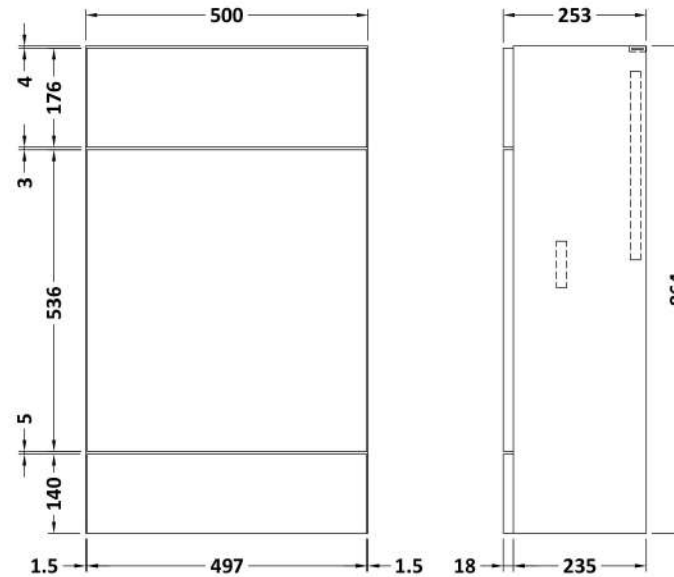

Packaging Dimensions

Height (mm):	290
Width (mm):	625
Depth (mm):	900
Gross Weight (kg):	17.5

Packaging Data

Box Colour:	Brown Cardboard Box
Box Qty:	1
Label Size:	100 x 50
Label Colour:	White Label
Label Qty:	2

Outer Box Dimensions (If Applicable)

Height (mm):	
Width (mm):	
Depth (mm):	
Gross Weight (kg):	
Barcode:	5056678436783

Product Details

Country of Origin:	United Kingdom
Fitting Instruction:	No
CE & UKCA:	N/A
FSC Certified Materials:	Yes
Colour:	Bleached Cuneo Oak
Construction Method:	Cam & Wood Dowel
Construction Type:	Rigid
Cabinet Finish:	MFC Textured Woodgrain
Fascia Finish:	MFC Textured Woodgrain
Cabinet Thickness (mm):	18
Fascia Thickness (mm):	18
Drawer Included:	No
Drawer Type:	Not Applicable
No of Shelves:	1
Hinge Type:	95 Degree Clip-On Soft Close
Hinge Included:	Yes
Adjustable Legs:	No
Fixings Included:	Yes
Handle Style:	Contemporary
Waste Shroud:	No
Handle Included:	Yes
Handle Type:	Wrapover

Sales Code: OFF3045

Description: 500 W.C. Unit Compact

Product Dimensions

Height (mm):	864
Width (mm):	500
Depth (mm):	255
Nett Weight (kg):	11.5

Packaging Dimensions

Height (mm):	290
Width (mm):	525
Depth (mm):	900
Gross Weight (kg):	12

Packaging Data

Box Colour:	Brown Cardboard Box
Box Qty:	1
Label Size:	100 x 50
Label Colour:	White Label
Label Qty:	2

Outer Box Dimensions (If Applicable)

Height (mm):	
Width (mm):	
Depth (mm):	
Gross Weight (kg):	
Barcode:	5056678436998