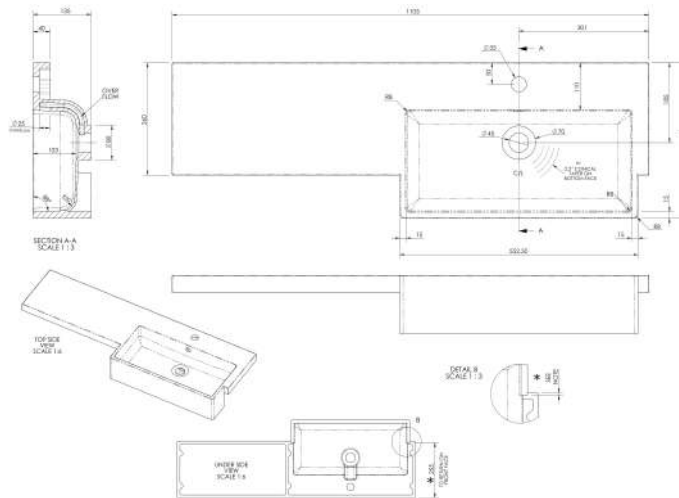

### Outer Box Dimensions (If Applicable)

Height (mm):	
Width (mm):	
Depth (mm):	
Gross Weight (kg):	
Barcode:	5056678436783

### Product Dimensions

Height (mm):	1250
Width (mm):	145
Depth (mm):	18
Nett Weight (kg):	2

### Outer Box Dimensions (If Applicable)

Height (mm):	
Width (mm):	
Depth (mm):	
Gross Weight (kg):	
Barcode:	5056678437124

### Product Dimensions

Height (mm):	135
Width (mm):	1103
Depth (mm):	355
Nett Weight (kg):	16