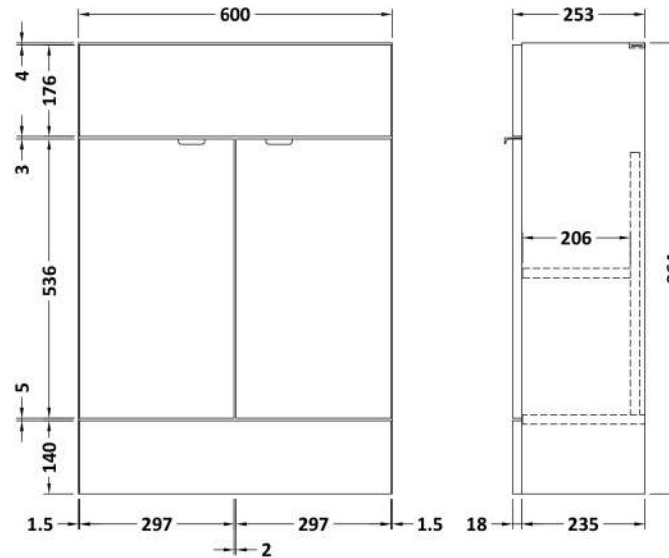

### Product Dimensions

Height (mm):	864
Width (mm):	600
Depth (mm):	255
Nett Weight (kg):	17

### Packaging Dimensions

Height (mm):	290
Width (mm):	625
Depth (mm):	900
Gross Weight (kg):	17.5

### Product Dimensions

Height (mm):	1250
Width (mm):	145
Depth (mm):	18
Nett Weight (kg):	2

### Packaging Dimensions

Height (mm):	20
Width (mm):	150
Depth (mm):	1260
Gross Weight (kg):	2