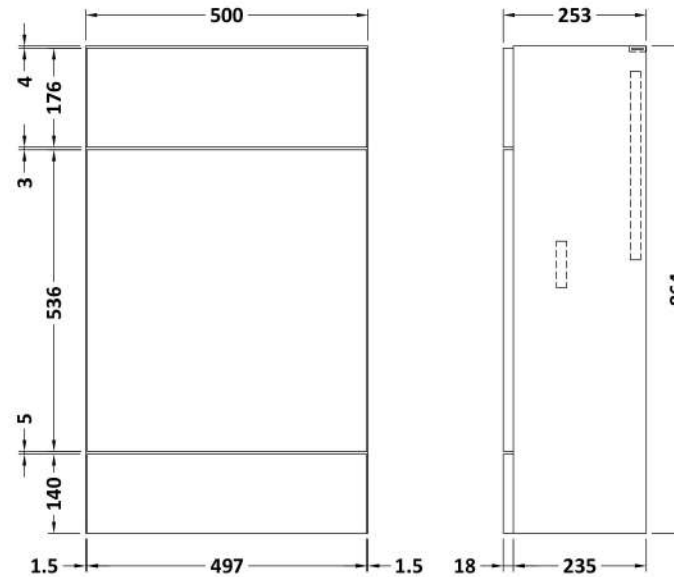

Sales Code: OFF3045

Description: 500 W.C. Unit Compact

Product Dimensions

Height (mm):	864
Width (mm):	500
Depth (mm):	255
Nett Weight (kg):	11.5

Packaging Dimensions

Height (mm):	290
Width (mm):	525
Depth (mm):	900
Gross Weight (kg):	12

Packaging Data

Box Colour:	Brown Cardboard Box
Box Qty:	1
Label Size:	100 x 50
Label Colour:	White Label
Label Qty:	2

Outer Box Dimensions (If Applicable)

Height (mm):	
Width (mm):	
Depth (mm):	
Gross Weight (kg):	
Barcode:	5056678436998

Product Details

Country of Origin:	United Kingdom
Fitting Instruction:	No
CE & UKCA:	N/A
FSC Certified Materials:	Yes
Colour:	Bleached Cuneo Oak
Construction Method:	Cam & Wood Dowel
Construction Type:	Rigid
Cabinet Finish:	MFC Textured Woodgrain
Fascia Finish:	MFC Textured Woodgrain
Cabinet Thickness (mm):	18
Fascia Thickness (mm):	18
Drawer Included:	No
Drawer Type:	Not Applicable
No of Shelves:	0
Hinge Type:	Not Applicable
Hinge Included:	No
Adjustable Legs:	No
Fixings Included:	Yes
Handle Style:	Not Applicable
Waste Shroud:	No
Handle Included:	No
Handle Type:	Not Applicable