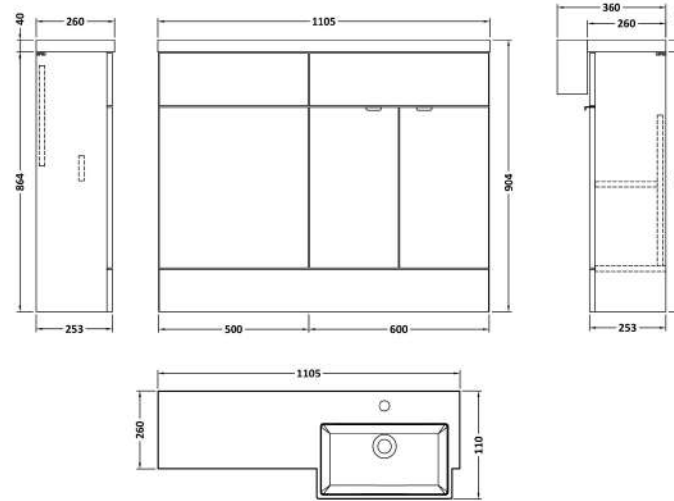

Sales Code: CBI3051

Description: 1100 Square Semi Rec Vanity & Wc Unit Rh

Packaging Details

Barcode: 5056678453957