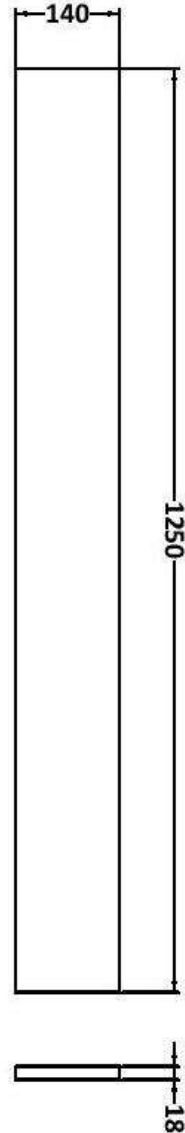

### Product Dimensions

Height (mm):	864
Width (mm):	600
Depth (mm):	255
Nett Weight (kg):	17

### Outer Box Dimensions (If Applicable)

Height (mm):	
Width (mm):	
Depth (mm):	
Gross Weight (kg):	
Barcode:	5056678436783

**Packaging Data**

Box Colour:	Brown Cardboard Box
Box Qty:	1
Label Size:	100 x 50
Label Colour:	White Label
Label Qty:	2

**Outer Box Dimensions (If Applicable)**

Height (mm):	
Width (mm):	
Depth (mm):	
Gross Weight (kg):	
Barcode:	5056678436998

### Product Dimensions

Height (mm):	1250
Width (mm):	145
Depth (mm):	18
Nett Weight (kg):	2