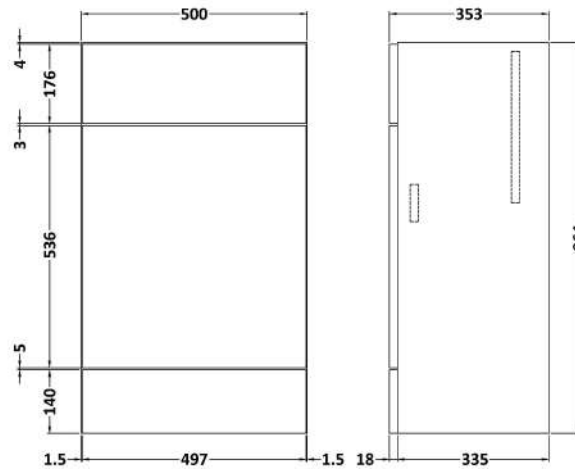

### Product Dimensions

Height (mm):	18
Width (mm):	505
Depth (mm):	360
Nett Weight (kg):	2

### Packaging Dimensions

Height (mm):	25
Width (mm):	525
Depth (mm):	380
Gross Weight (kg):	2

### Outer Box Dimensions (If Applicable)

Height (mm):	
Width (mm):	
Depth (mm):	
Gross Weight (kg):	
Barcode:	5056211874478

### Product Dimensions

Height (mm):	864
Width (mm):	500
Depth (mm):	335
Nett Weight (kg):	14