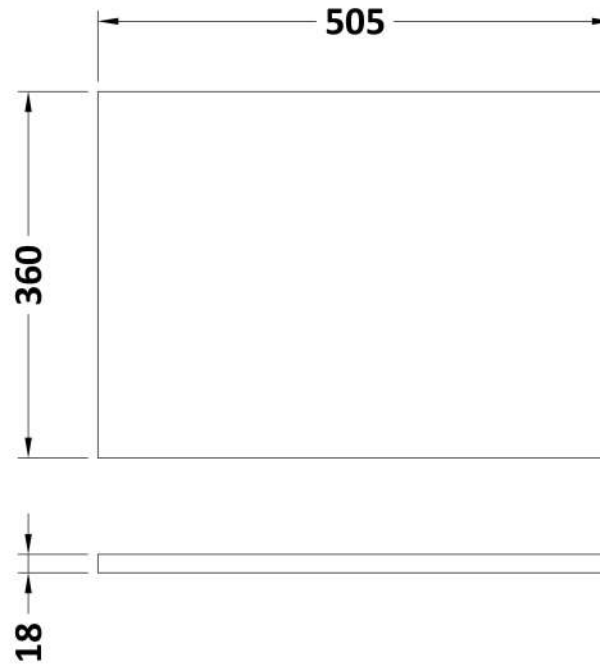

### Product Dimensions

Height (mm):	18
Width (mm):	505
Depth (mm):	360
Nett Weight (kg):	2

### Packaging Dimensions

Height (mm):	25
Width (mm):	525
Depth (mm):	380
Gross Weight (kg):	2

### Product Dimensions

Height (mm):	864
Width (mm):	500
Depth (mm):	335
Nett Weight (kg):	14

### Packaging Dimensions

Height (mm):	375
Width (mm):	525
Depth (mm):	900
Gross Weight (kg):	14.5