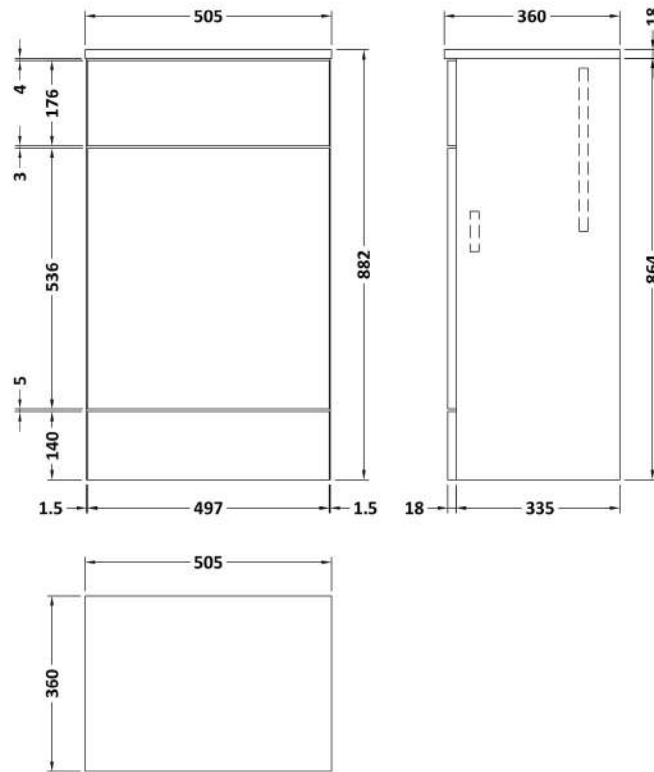

Sales Code: CBI305A

Description: 500 Wc Unit (355mm Deep)

Packaging Details

Barcode: 5056462603162