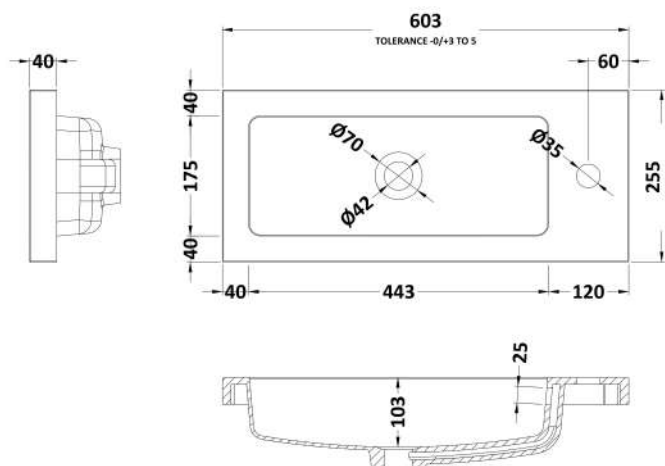

Packaging Dimensions

Height (mm):	375
Width (mm):	620
Depth (mm):	560
Gross Weight (kg):	11.5

Packaging Data

Box Colour:	Brown Cardboard Box
Box Qty:	1
Label Size:	100 x 50
Label Colour:	White Label
Label Qty:	2

Outer Box Dimensions (If Applicable)

Height (mm):	
Width (mm):	
Depth (mm):	
Gross Weight (kg):	
Barcode:	5056211816102

Product Details

Country of Origin:	United Kingdom
Fitting Instruction:	No
CE & UKCA:	N/A
FSC Certified Materials:	Yes
Colour:	Natural Oak
Construction Method:	Cam & Wood Dowel
Construction Type:	Rigid
Cabinet Finish:	MFC Textured Woodgrain
Fascia Finish:	MFC Textured Woodgrain
Cabinet Thickness (mm):	18
Fascia Thickness (mm):	18
Drawer Included:	No
Drawer Type:	Not Applicable
No of Shelves:	0
Hinge Type:	95 Degree Clip-On Soft Close
Hinge Included:	Yes, Supplied
Adjustable Legs:	No, Not Required
Fixings Included:	Yes
Handle Style:	Modern
Waste Shroud:	No
Handle Included:	Yes, Supplied
Handle Type:	Wrapover

Sales Code: PMB303

Description: 600 Side Tap Basin 1Th (602.5X255x40)

Product Dimensions

Height (mm):	255
Width (mm):	603
Depth (mm):	135
Nett Weight (kg):	9

Packaging Dimensions

Height (mm):	305
Width (mm):	205
Depth (mm):	655
Gross Weight (kg):	9

Packaging Data

Box Colour:	Brown Cardboard Box - Printed
Box Qty:	1
Label Size:	100 x 50
Label Colour:	White Label
Label Qty:	2

Outer Box Dimensions (If Applicable)

Height (mm):	
Width (mm):	
Depth (mm):	
Gross Weight (kg):	
Barcode:	5055369063048