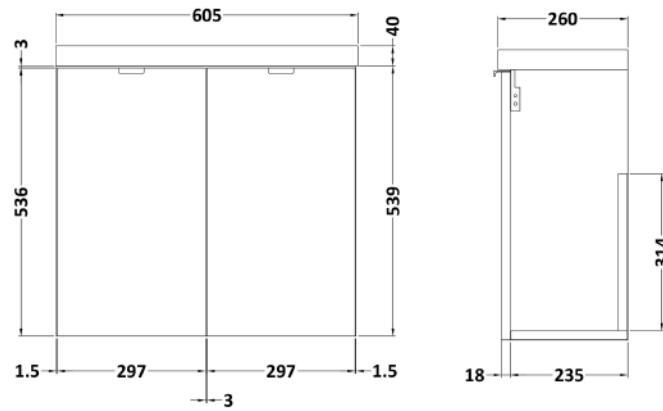

Sales Code: CBI329

Description: 600 2-Door Wall Hung Unit & Basin

Packaging Details

Barcode: 5056211816133

Sales Code: OFF367

Description: 600 2-Door Wall Hung Unit

Product Dimensions

Height (mm):	540
Width (mm):	600
Depth (mm):	253
Nett Weight (kg):	11

Packaging Dimensions

Height (mm):	375
Width (mm):	620
Depth (mm):	560
Gross Weight (kg):	11.5

Packaging Data

Box Colour:	Brown Cardboard Box
Box Qty:	1
Label Size:	100 x 50
Label Colour:	White Label
Label Qty:	2

Sales Code: PMB303

Description: 600 Side Tap Basin 1Th (602.5X255x40)

Product Dimensions

Height (mm):	255
Width (mm):	603
Depth (mm):	135
Nett Weight (kg):	9

Packaging Dimensions

Height (mm):	305
Width (mm):	205
Depth (mm):	655
Gross Weight (kg):	9

Packaging Data

Box Colour:	Brown Cardboard Box - Printed
Box Qty:	1
Label Size:	100 x 50
Label Colour:	White Label
Label Qty:	2

Outer Box Dimensions (If Applicable)

Height (mm):	
Width (mm):	
Depth (mm):	
Gross Weight (kg):	
Barcode:	5055369063048