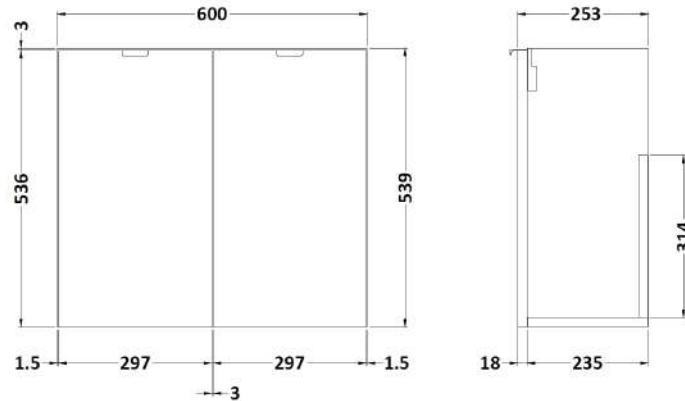

Sales Code: CBI329

Description: 600 2-Door Wall Hung Unit & Basin

Packaging Details

Barcode: 5056211816133

Sales Code: OFF367

Description: 600 2-Door Wall Hung Unit

Product Dimensions

Height (mm):	540
Width (mm):	600
Depth (mm):	253
Nett Weight (kg):	11

Packaging Dimensions

Height (mm):	375
Width (mm):	620
Depth (mm):	560
Gross Weight (kg):	11.5

Packaging Data

Box Colour:	Brown Cardboard Box
Box Qty:	1
Label Size:	100 x 50
Label Colour:	White Label
Label Qty:	2

Sales Code: PMB303

Description: 600 Side Tap Basin 1Th (602.5X255x40)

Product Dimensions

Height (mm):	255
Width (mm):	603
Depth (mm):	135
Nett Weight (kg):	9

Packaging Dimensions

Height (mm):	305
Width (mm):	205
Depth (mm):	655
Gross Weight (kg):	9

Packaging Data

Box Colour:	Brown Cardboard Box - Printed
Box Qty:	1
Label Size:	100 x 50
Label Colour:	White Label
Label Qty:	2

Outer Box Dimensions (If Applicable)

Height (mm):	
Width (mm):	
Depth (mm):	
Gross Weight (kg):	
Barcode:	5055369063048