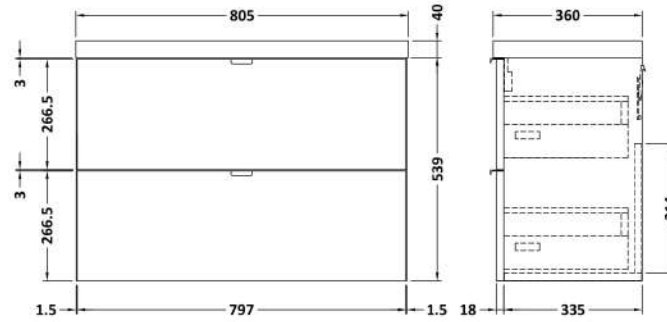

Sales Code: CBI331

Description: 800 Wall Hung 2-Drawer Unit & Basin

Packaging Details

Barcode: 5056211817567

Sales Code: OFF339

Description: 800 Wall Hung 2-Drawer

Product Dimensions

Height (mm):	540
Width (mm):	800
Depth (mm):	353
Nett Weight (kg):	25.5

Packaging Dimensions

Height (mm):	375
Width (mm):	820
Depth (mm):	560
Gross Weight (kg):	26

Packaging Data

Box Colour:	Brown Cardboard Box
Box Qty:	1
Label Size:	100 x 50
Label Colour:	White Label
Label Qty:	2

Sales Code: PMB315

Description: 800 Rear Tap Basin 1Th

Product Dimensions

Height (mm):	355
Width (mm):	803
Depth (mm):	135
Nett Weight (kg):	12

Packaging Dimensions

Height (mm):	200
Width (mm):	420
Depth (mm):	855
Gross Weight (kg):	12

Packaging Data

Box Colour:	Brown Cardboard Box - Printed
Box Qty:	1
Label Size:	100 x 50
Label Colour:	White Label
Label Qty:	2

Outer Box Dimensions (If Applicable)

Height (mm):	
Width (mm):	
Depth (mm):	
Gross Weight (kg):	
Barcode:	5055275828113