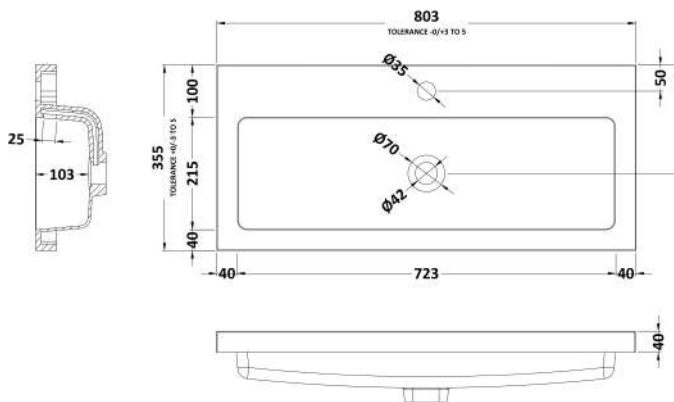

Packaging Dimensions

Height (mm):	375
Width (mm):	820
Depth (mm):	560
Gross Weight (kg):	26

Packaging Data

Box Colour:	Brown Cardboard Box
Box Qty:	1
Label Size:	100 x 50
Label Colour:	White Label
Label Qty:	2

Outer Box Dimensions (If Applicable)

Height (mm):	
Width (mm):	
Depth (mm):	
Gross Weight (kg):	
Barcode:	5056211816492

Product Details

Country of Origin:	United Kingdom
Fitting Instruction:	No
CE & UKCA:	N/A
FSC Certified Materials:	Yes
Colour:	Natural Oak
Construction Method:	Cam & Wood Dowel
Construction Type:	Rigid
Cabinet Finish:	MFC Textured Woodgrain
Fascia Finish:	MFC Textured Woodgrain
Cabinet Thickness (mm):	18
Fascia Thickness (mm):	18
Drawer Included:	Yes
Drawer Type:	80mm High Metal Softclose
No of Shelves:	0
Hinge Type:	Not Applicable
Hinge Included:	Not Applicable
Adjustable Legs:	No, Not Required
Fixings Included:	Yes
Handle Style:	Modern
Waste Shroud:	Yes
Handle Included:	Yes, Supplied
Handle Type:	Wrapover

Sales Code: PMB315

Description: 800 Rear Tap Basin 1Th

Product Dimensions

Height (mm):	355
Width (mm):	803
Depth (mm):	135
Nett Weight (kg):	12

Packaging Dimensions

Height (mm):	200
Width (mm):	420
Depth (mm):	855
Gross Weight (kg):	12

Packaging Data

Box Colour:	Brown Cardboard Box - Printed
Box Qty:	1
Label Size:	100 x 50
Label Colour:	White Label
Label Qty:	2

Outer Box Dimensions (If Applicable)

Height (mm):	
Width (mm):	
Depth (mm):	
Gross Weight (kg):	
Barcode:	5055275828113