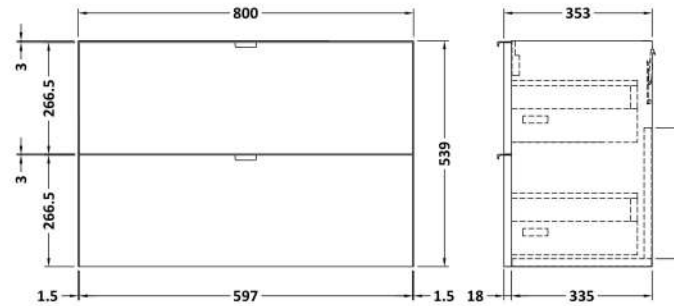

Sales Code: CBI331

Description: 800 Wall Hung 2-Drawer Unit & Basin

Packaging Details

Barcode: 5056211817567

Sales Code: OFF339

Description: 800 Wall Hung 2-Drawer

Product Dimensions

Height (mm):	540
Width (mm):	800
Depth (mm):	353
Nett Weight (kg):	25.5

Packaging Dimensions

Height (mm):	375
Width (mm):	820
Depth (mm):	560
Gross Weight (kg):	26

Packaging Data

Box Colour:	Brown Cardboard Box
Box Qty:	1
Label Size:	100 x 50
Label Colour:	White Label
Label Qty:	2

Sales Code: PMB315

Description: 800 Rear Tap Basin 1Th

Product Dimensions

Height (mm):	355
Width (mm):	803
Depth (mm):	135
Nett Weight (kg):	12

Packaging Dimensions

Height (mm):	200
Width (mm):	420
Depth (mm):	855
Gross Weight (kg):	12

Packaging Data

Box Colour:	Brown Cardboard Box - Printed
Box Qty:	1
Label Size:	100 x 50
Label Colour:	White Label
Label Qty:	2

Outer Box Dimensions (If Applicable)

Height (mm):	
Width (mm):	
Depth (mm):	
Gross Weight (kg):	
Barcode:	5055275828113