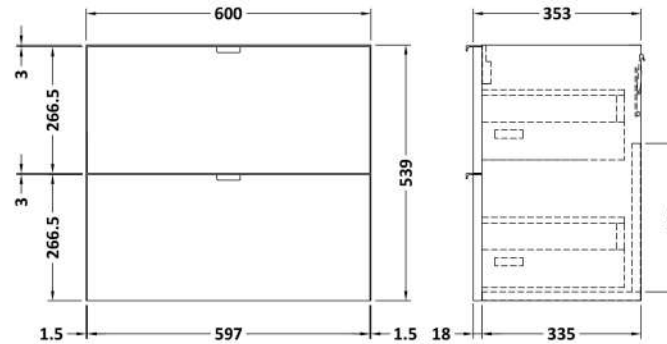

Sales Code: CBI332

Description: 1200 Wh 4-Drawer Vanity W/Double Basin

Packaging Details

Barcode: 5056211816638

Sales Code: OFF337

Description: 600 2-Drawer Wall Hung Unit

Product Dimensions

Height (mm):	540
Width (mm):	600
Depth (mm):	353
Nett Weight (kg):	21

Packaging Dimensions

Height (mm):	375
Width (mm):	620
Depth (mm):	560
Gross Weight (kg):	21.5

Packaging Data

Box Colour:	Brown Cardboard Box
Box Qty:	1
Label Size:	100 x 50
Label Colour:	White Label
Label Qty:	2

Sales Code: PMB425

Description: Double Polymarble Basin 1205 X 360

Product Dimensions

Height (mm):	450
Width (mm):	1205
Depth (mm):	157
Nett Weight (kg):	18.12

Packaging Dimensions

Height (mm):	100
Width (mm):	1205
Depth (mm):	360
Gross Weight (kg):	18.12

Packaging Data

Box Colour:	Brown Cardboard Box - Printed
Box Qty:	1
Label Size:	100 x 50
Label Colour:	White Label
Label Qty:	2

Outer Box Dimensions (If Applicable)

Height (mm):	
Width (mm):	
Depth (mm):	
Gross Weight (kg):	
Barcode:	5056211815143