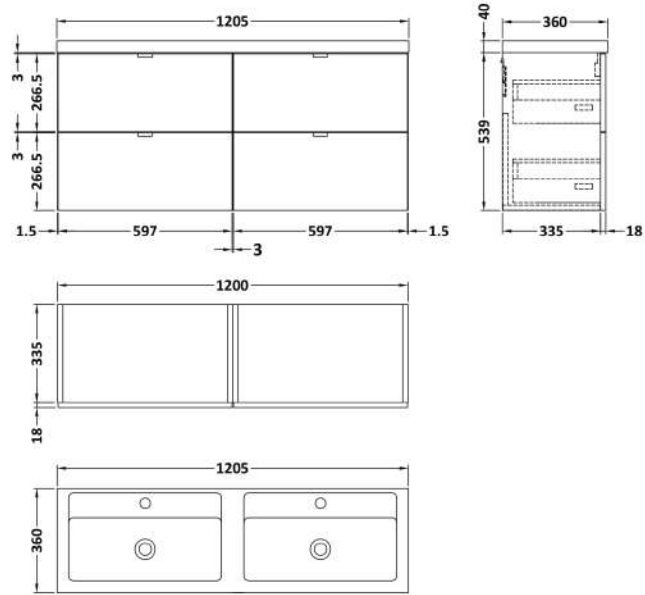

Sales Code: CBI332

Description: 1200 Wh 4-Drawer Vanity W/Double Basin

Packaging Details

Barcode: 5056211816638

Sales Code: OFF337

Description: 600 2-Drawer Wall Hung Unit

Product Dimensions

Height (mm):	540
Width (mm):	600
Depth (mm):	353
Nett Weight (kg):	21

Packaging Dimensions

Height (mm):	375
Width (mm):	620
Depth (mm):	560
Gross Weight (kg):	21.5

Packaging Data

Box Colour:	Brown Cardboard Box
Box Qty:	1
Label Size:	100 x 50
Label Colour:	White Label
Label Qty:	2

Outer Box Dimensions (If Applicable)

Height (mm):	
Width (mm):	
Depth (mm):	
Gross Weight (kg):	
Barcode:	5056211816164

Product Details

Country of Origin:	United Kingdom
Fitting Instruction:	No
CE & UKCA:	N/A
FSC Certified Materials:	Yes
Colour:	Natural Oak
Construction Method:	Cam & Wood Dowel
Construction Type:	Rigid
Cabinet Finish:	MFC Textured Woodgrain
Fascia Finish:	MFC Textured Woodgrain
Cabinet Thickness (mm):	18
Fascia Thickness (mm):	18
Drawer Included:	Yes
Drawer Type:	80mm High Metal Softclose
No of Shelves:	0
Hinge Type:	Not Applicable
Hinge Included:	Not Applicable
Adjustable Legs:	No, Not Required
Fixings Included:	Yes
Handle Style:	Modern
Waste Shroud:	Yes
Handle Included:	Yes, Supplied
Handle Type:	Wrapover

Sales Code: PMB425

Description: Double Polymarble Basin 1205 X 360

Product Dimensions

Height (mm):	450
Width (mm):	1205
Depth (mm):	157
Nett Weight (kg):	18.12

Packaging Dimensions

Height (mm):	100
Width (mm):	1205
Depth (mm):	360
Gross Weight (kg):	18.12