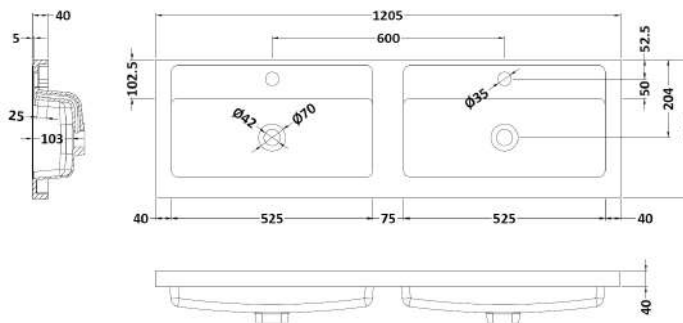

Packaging Dimensions

Height (mm):	375
Width (mm):	620
Depth (mm):	560
Gross Weight (kg):	21.5

Packaging Data

Box Colour:	Brown Cardboard Box
Box Qty:	1
Label Size:	100 x 50
Label Colour:	White Label
Label Qty:	2

Outer Box Dimensions (If Applicable)

Height (mm):	
Width (mm):	
Depth (mm):	
Gross Weight (kg):	
Barcode:	5056211816164

Product Details

Country of Origin:	United Kingdom
Fitting Instruction:	No
CE & UKCA:	N/A
FSC Certified Materials:	Yes
Colour:	Natural Oak
Construction Method:	Cam & Wood Dowel
Construction Type:	Rigid
Cabinet Finish:	MFC Textured Woodgrain
Fascia Finish:	MFC Textured Woodgrain
Cabinet Thickness (mm):	18
Fascia Thickness (mm):	18
Drawer Included:	Yes
Drawer Type:	80mm High Metal Softclose
No of Shelves:	0
Hinge Type:	Not Applicable
Hinge Included:	Not Applicable
Adjustable Legs:	No, Not Required
Fixings Included:	Yes
Handle Style:	Modern
Waste Shroud:	Yes
Handle Included:	Yes, Supplied
Handle Type:	Wrapover

Sales Code: PMB425

Description: Double Polymarble Basin 1205 X 360

Product Dimensions

Height (mm):	450
Width (mm):	1205
Depth (mm):	157
Nett Weight (kg):	18.12

Packaging Dimensions

Height (mm):	100
Width (mm):	1205
Depth (mm):	360
Gross Weight (kg):	18.12

Packaging Data

Box Colour:	Brown Cardboard Box - Printed
Box Qty:	1
Label Size:	100 x 50
Label Colour:	White Label
Label Qty:	2

Outer Box Dimensions (If Applicable)

Height (mm):	
Width (mm):	
Depth (mm):	
Gross Weight (kg):	
Barcode:	5056211815143