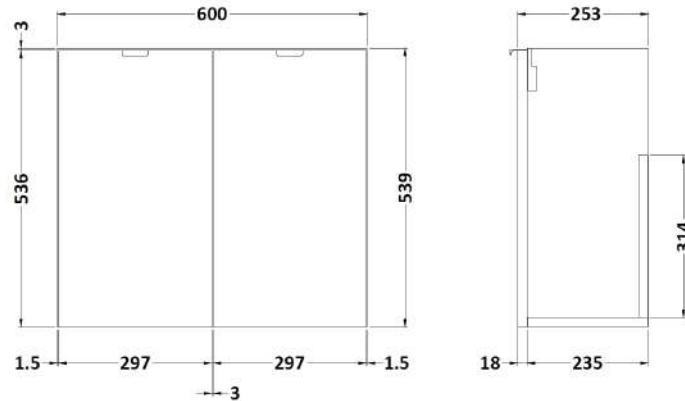

Sales Code: CBI335

Description: 1200 Wh 4-Door Vanity W/Slimline Basin

Packaging Details

Barcode: 5056211816812

Sales Code: OFF367

Description: 600 2-Door Wall Hung Unit

Product Dimensions

Height (mm):	540
Width (mm):	600
Depth (mm):	253
Nett Weight (kg):	11

Packaging Dimensions

Height (mm):	375
Width (mm):	620
Depth (mm):	560
Gross Weight (kg):	11.5

Packaging Data

Box Colour:	Brown Cardboard Box
Box Qty:	1
Label Size:	100 x 50
Label Colour:	White Label
Label Qty:	2

Sales Code: PMB404

Description: 1200 Straight Polymarble Basin

Product Dimensions

Height (mm):	135
Width (mm):	1203
Depth (mm):	255
Nett Weight (kg):	14

Packaging Dimensions

Height (mm):	190
Width (mm):	320
Depth (mm):	1260
Gross Weight (kg):	14

Packaging Data

Box Colour:	Brown Cardboard Box - Printed
Box Qty:	1
Label Size:	100 x 50
Label Colour:	White Label
Label Qty:	2

Outer Box Dimensions (If Applicable)

Height (mm):	
Width (mm):	
Depth (mm):	
Gross Weight (kg):	
Barcode:	5055275812440