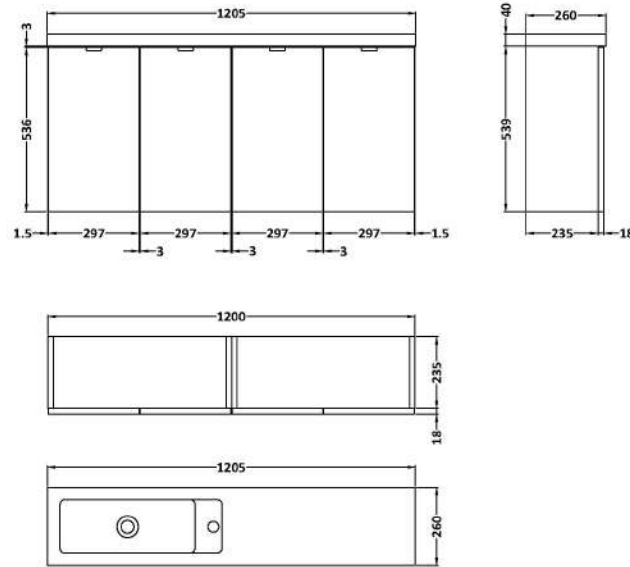

Sales Code: CBI335

Description: 1200 Wh 4-Door Vanity W/Slimline Basin

Packaging Details

Barcode: 5056211816812

Sales Code: OFF367

Description: 600 2-Door Wall Hung Unit

Product Dimensions

Height (mm):	540
Width (mm):	600
Depth (mm):	253
Nett Weight (kg):	11

Packaging Dimensions

Height (mm):	375
Width (mm):	620
Depth (mm):	560
Gross Weight (kg):	11.5

Packaging Data

Box Colour:	Brown Cardboard Box
Box Qty:	1
Label Size:	100 x 50
Label Colour:	White Label
Label Qty:	2

Outer Box Dimensions (If Applicable)

Height (mm):	
Width (mm):	
Depth (mm):	
Gross Weight (kg):	
Barcode:	5056211816102

Product Details

Country of Origin:	United Kingdom
Fitting Instruction:	No
CE & UKCA:	N/A
FSC Certified Materials:	Yes
Colour:	Natural Oak
Construction Method:	Cam & Wood Dowel
Construction Type:	Rigid
Cabinet Finish:	MFC Textured Woodgrain
Fascia Finish:	MFC Textured Woodgrain
Cabinet Thickness (mm):	18
Fascia Thickness (mm):	18
Drawer Included:	No
Drawer Type:	Not Applicable
No of Shelves:	0
Hinge Type:	95 Degree Clip-On Soft Close
Hinge Included:	Yes, Supplied
Adjustable Legs:	No, Not Required
Fixings Included:	Yes
Handle Style:	Modern
Waste Shroud:	No
Handle Included:	Yes, Supplied
Handle Type:	Wrapover

Sales Code: PMB404

Description: 1200 Straight Polymarble Basin

Product Dimensions

Height (mm):	135
Width (mm):	1203
Depth (mm):	255
Nett Weight (kg):	14

Packaging Dimensions

Height (mm):	190
Width (mm):	320
Depth (mm):	1260
Gross Weight (kg):	14