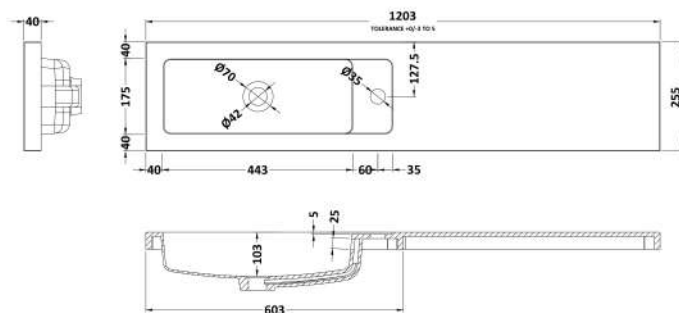

Packaging Dimensions

Height (mm):	375
Width (mm):	620
Depth (mm):	560
Gross Weight (kg):	11.5

Packaging Data

Box Colour:	Brown Cardboard Box
Box Qty:	1
Label Size:	100 x 50
Label Colour:	White Label
Label Qty:	2

Outer Box Dimensions (If Applicable)

Height (mm):	
Width (mm):	
Depth (mm):	
Gross Weight (kg):	
Barcode:	5056211816102

Product Details

Country of Origin:	United Kingdom
Fitting Instruction:	No
CE & UKCA:	N/A
FSC Certified Materials:	Yes
Colour:	Natural Oak
Construction Method:	Cam & Wood Dowel
Construction Type:	Rigid
Cabinet Finish:	MFC Textured Woodgrain
Fascia Finish:	MFC Textured Woodgrain
Cabinet Thickness (mm):	18
Fascia Thickness (mm):	18
Drawer Included:	No
Drawer Type:	Not Applicable
No of Shelves:	0
Hinge Type:	95 Degree Clip-On Soft Close
Hinge Included:	Yes, Supplied
Adjustable Legs:	No, Not Required
Fixings Included:	Yes
Handle Style:	Modern
Waste Shroud:	No
Handle Included:	Yes, Supplied
Handle Type:	Wrapover

Sales Code: PMB404

Description: 1200 Straight Polymarble Basin

Product Dimensions

Height (mm):	135
Width (mm):	1203
Depth (mm):	255
Nett Weight (kg):	14

Packaging Dimensions

Height (mm):	190
Width (mm):	320
Depth (mm):	1260
Gross Weight (kg):	14

Packaging Data

Box Colour:	Brown Cardboard Box - Printed
Box Qty:	1
Label Size:	100 x 50
Label Colour:	White Label
Label Qty:	2

Outer Box Dimensions (If Applicable)

Height (mm):	
Width (mm):	
Depth (mm):	
Gross Weight (kg):	
Barcode:	5055275812440