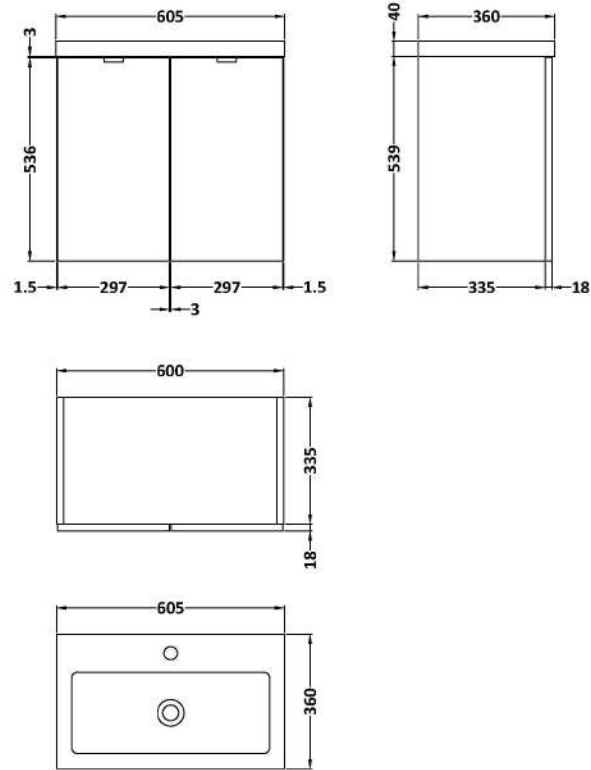

Sales Code: CBI336

Description: 600 2-Door Wall Hung Unit & Basin

Packaging Details

Barcode: 5056211819172

Sales Code: OFF366

Description: 600 Wall Hung 2-Door Unit

Product Dimensions

Height (mm):	540
Width (mm):	600
Depth (mm):	353
Nett Weight (kg):	13

Packaging Dimensions

Height (mm):	375
Width (mm):	625
Depth (mm):	560
Gross Weight (kg):	13.5

Packaging Data

Box Colour:	Brown Cardboard Box
Box Qty:	1
Label Size:	100 x 50
Label Colour:	White Label
Label Qty:	2

Sales Code: PMB313

Description: 600 Rear Tap Basin 1Th

Product Dimensions

Height (mm):	355
Width (mm):	603
Depth (mm):	135
Nett Weight (kg):	9.66

Packaging Dimensions

Height (mm):	410
Width (mm):	200
Depth (mm):	650
Gross Weight (kg):	9.66

Packaging Data

Box Colour:	Brown Cardboard Box - Printed
Box Qty:	1
Label Size:	100 x 50
Label Colour:	White Label
Label Qty:	2

Outer Box Dimensions (If Applicable)

Height (mm):	
Width (mm):	
Depth (mm):	
Gross Weight (kg):	
Barcode:	5055369071982