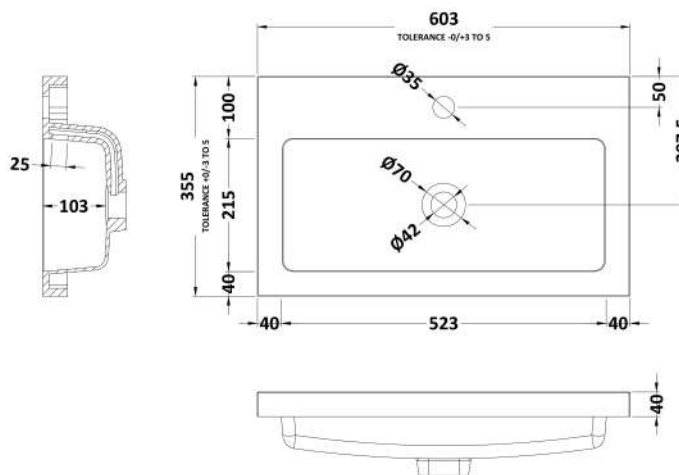

Packaging Dimensions

Height (mm):	375
Width (mm):	625
Depth (mm):	560
Gross Weight (kg):	13.5

Packaging Data

Box Colour:	Brown Cardboard Box
Box Qty:	1
Label Size:	100 x 50
Label Colour:	White Label
Label Qty:	2

Outer Box Dimensions (If Applicable)

Height (mm):	
Width (mm):	
Depth (mm):	
Gross Weight (kg):	
Barcode:	5056211816430

Product Details

Country of Origin:	United Kingdom
Fitting Instruction:	No
CE & UKCA:	N/A
FSC Certified Materials:	Yes
Colour:	Natural Oak
Construction Method:	Cam & Wood Dowel
Construction Type:	Rigid
Cabinet Finish:	MFC Textured Woodgrain
Fascia Finish:	MFC Textured Woodgrain
Cabinet Thickness (mm):	18
Fascia Thickness (mm):	18
Drawer Included:	No
Drawer Type:	Not Applicable
No of Shelves:	0
Hinge Type:	95 Degree Clip-On Soft Close
Hinge Included:	Yes, Supplied
Adjustable Legs:	No, Not Required
Fixings Included:	Yes
Handle Style:	Modern
Waste Shroud:	No
Handle Included:	Yes, Supplied
Handle Type:	Wrapover

Sales Code: PMB313

Description: 600 Rear Tap Basin 1Th

Product Dimensions

Height (mm):	355
Width (mm):	603
Depth (mm):	135
Nett Weight (kg):	9.66

Packaging Dimensions

Height (mm):	410
Width (mm):	200
Depth (mm):	650
Gross Weight (kg):	9.66

Packaging Data

Box Colour:	Brown Cardboard Box - Printed
Box Qty:	1
Label Size:	100 x 50
Label Colour:	White Label
Label Qty:	2

Outer Box Dimensions (If Applicable)

Height (mm):	
Width (mm):	
Depth (mm):	
Gross Weight (kg):	
Barcode:	5055369071982