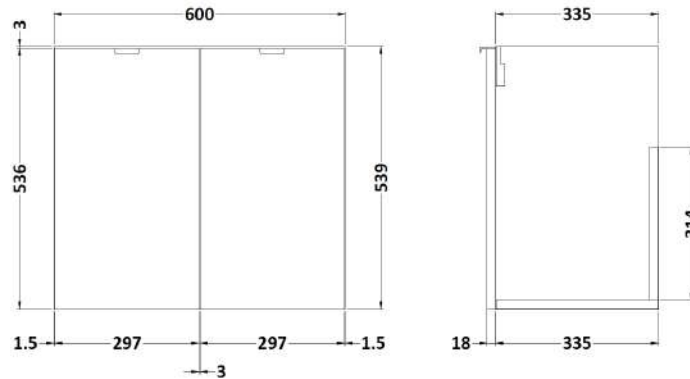

Sales Code: CBI336

Description: 600 2-Door Wall Hung Unit & Basin

Packaging Details

Barcode: 5056211819172

Sales Code: OFF366

Description: 600 Wall Hung 2-Door Unit

Product Dimensions

Height (mm):	540
Width (mm):	600
Depth (mm):	353
Nett Weight (kg):	13

Packaging Dimensions

Height (mm):	375
Width (mm):	625
Depth (mm):	560
Gross Weight (kg):	13.5

Packaging Data

Box Colour:	Brown Cardboard Box
Box Qty:	1
Label Size:	100 x 50
Label Colour:	White Label
Label Qty:	2

Sales Code: PMB313

Description: 600 Rear Tap Basin 1Th

Product Dimensions

Height (mm):	355
Width (mm):	603
Depth (mm):	135
Nett Weight (kg):	9.66

Packaging Dimensions

Height (mm):	410
Width (mm):	200
Depth (mm):	650
Gross Weight (kg):	9.66

Packaging Data

Box Colour:	Brown Cardboard Box - Printed
Box Qty:	1
Label Size:	100 x 50
Label Colour:	White Label
Label Qty:	2

Outer Box Dimensions (If Applicable)

Height (mm):	
Width (mm):	
Depth (mm):	
Gross Weight (kg):	
Barcode:	5055369071982