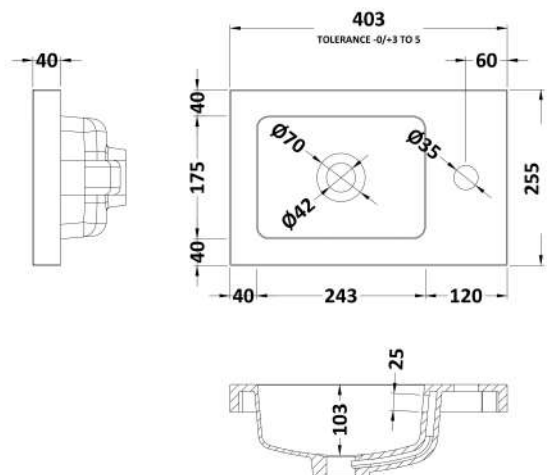

### Product Dimensions

Height (mm):	540
Width (mm):	400
Depth (mm):	253
Nett Weight (kg):	8

### Packaging Dimensions

Height (mm):	560
Width (mm):	420
Depth (mm):	275
Gross Weight (kg):	8.5

### Outer Box Dimensions (If Applicable)

Height (mm):	
Width (mm):	
Depth (mm):	
Gross Weight (kg):	
Barcode:	5056211864806

Sales Code: PMB301

Description: 400 Side Tap Basin 1Th (402.5X255x40)

**Product Dimensions**

Height (mm):	135
Width (mm):	403
Depth (mm):	255
Nett Weight (kg):	6.01

**Packaging Dimensions**

Height (mm):	315
Width (mm):	205
Depth (mm):	455
Gross Weight (kg):	6.01