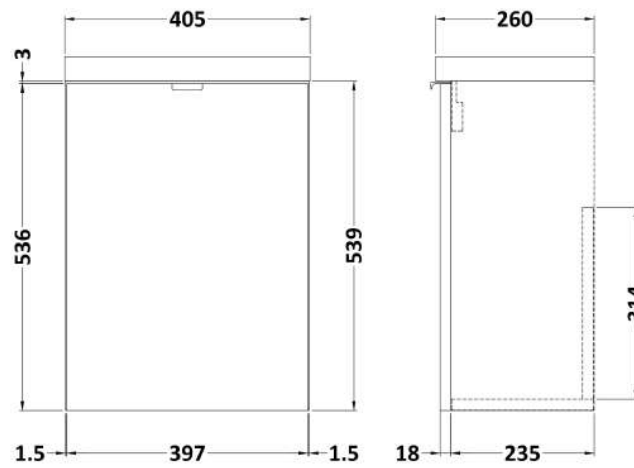

Sales Code: CBI337

Description: 400 1-Door Wall Hung Unit & Basin

Packaging Details

Barcode: 5056211864905