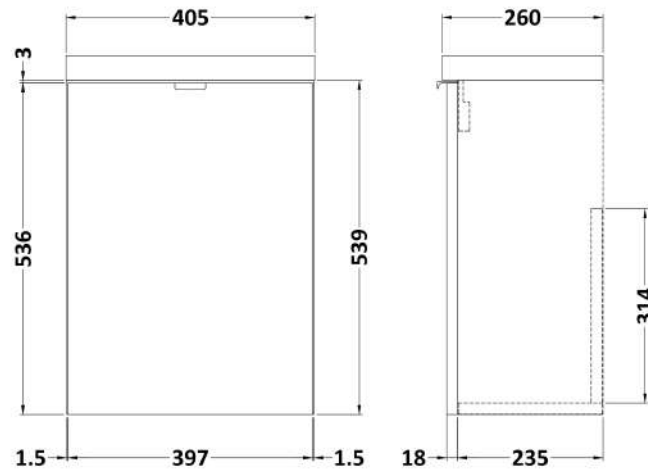

### Product Dimensions

Height (mm):	540
Width (mm):	400
Depth (mm):	253
Nett Weight (kg):	8

### Packaging Dimensions

Height (mm):	560
Width (mm):	420
Depth (mm):	275
Gross Weight (kg):	8.5

### Outer Box Dimensions (If Applicable)

Height (mm):	
Width (mm):	
Depth (mm):	
Gross Weight (kg):	
Barcode:	5056211864806

Sales Code: PMB301

Description: 400 Side Tap Basin 1Th (402.5X255x40)

**Product Dimensions**

Height (mm):	135
Width (mm):	403
Depth (mm):	255
Nett Weight (kg):	6.01

**Packaging Dimensions**

Height (mm):	315
Width (mm):	205
Depth (mm):	455
Gross Weight (kg):	6.01