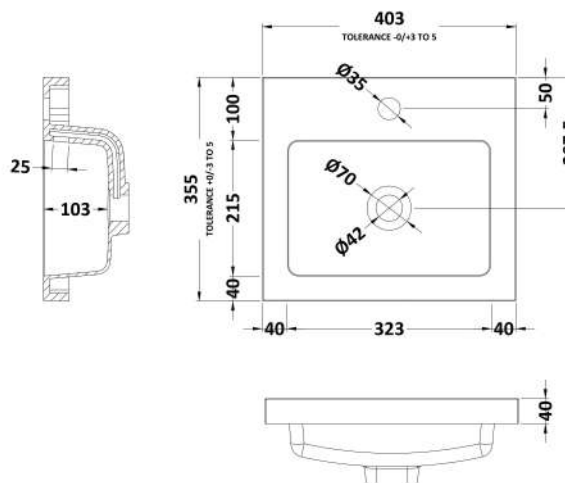

### Product Dimensions

Height (mm):	540
Width (mm):	400
Depth (mm):	353
Nett Weight (kg):	9.5

### Packaging Dimensions

Height (mm):	560
Width (mm):	420
Depth (mm):	375
Gross Weight (kg):	10

### Outer Box Dimensions (If Applicable)

Height (mm):	
Width (mm):	
Depth (mm):	
Gross Weight (kg):	
Barcode:	5056211864820

### Product Dimensions

Height (mm):	355
Width (mm):	403
Depth (mm):	135
Nett Weight (kg):	6.01