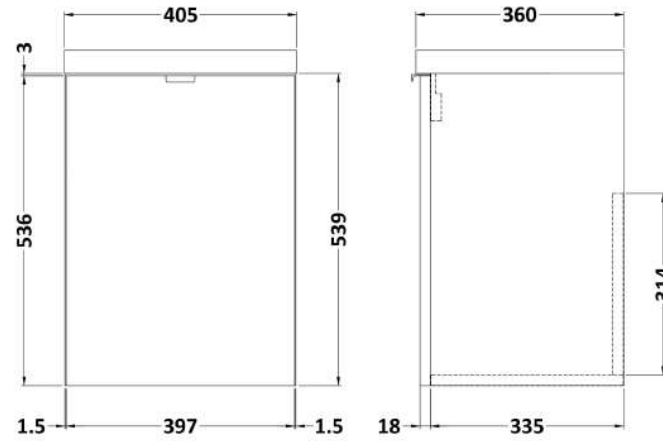

Sales Code: CBI339

Description: 400 1-Door Wall Hung Unit & Basin

Packaging Details

Barcode: 5056211864929