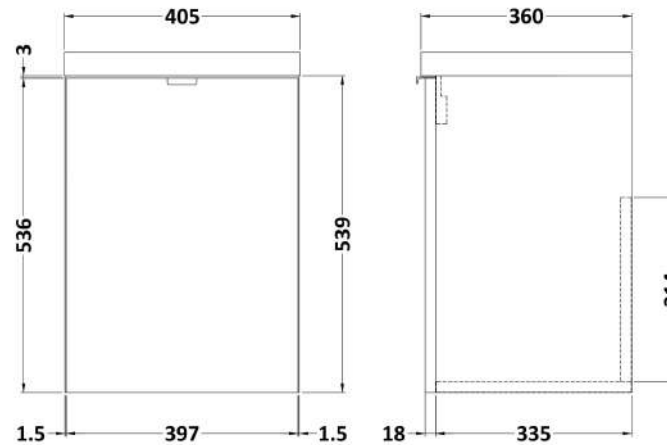

### Product Dimensions

Height (mm):	540
Width (mm):	400
Depth (mm):	353
Nett Weight (kg):	9.5

### Packaging Dimensions

Height (mm):	560
Width (mm):	420
Depth (mm):	375
Gross Weight (kg):	10

### Product Dimensions

Height (mm):	355
Width (mm):	403
Depth (mm):	135
Nett Weight (kg):	6.01

### Packaging Dimensions

Height (mm):	550
Width (mm):	450
Depth (mm):	420
Gross Weight (kg):	6.01