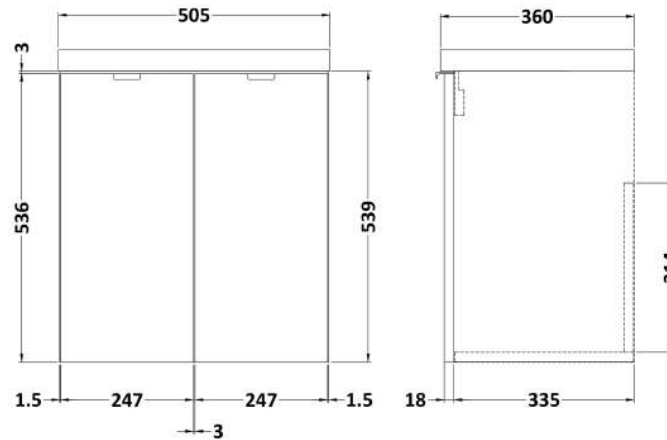

Sales Code: CBI340

Description: 500 2-Door Wall Hung Unit & Basin

Packaging Details

Barcode: 5056211864936

Sales Code: OFF335

Description: 500 2-Door Wall Hung Unit (355mm)

Product Dimensions

Height (mm):	540
Width (mm):	500
Depth (mm):	353
Nett Weight (kg):	11.5

Packaging Dimensions

Height (mm):	560
Width (mm):	520
Depth (mm):	375
Gross Weight (kg):	12

Packaging Data

Box Colour:	Brown Cardboard Box
Box Qty:	1
Label Size:	100 x 50
Label Colour:	White Label
Label Qty:	2

Sales Code: PMB312

Description: 500 Rear Tap Basin 1Th

Product Dimensions

Height (mm):	355
Width (mm):	503
Depth (mm):	135
Nett Weight (kg):	8.1

Packaging Dimensions

Height (mm):	420
Width (mm):	210
Depth (mm):	550
Gross Weight (kg):	8.1

Packaging Data

Box Colour:	Brown Cardboard Box - Printed
Box Qty:	1
Label Size:	100 x 50
Label Colour:	White Label
Label Qty:	2

Outer Box Dimensions (If Applicable)

Height (mm):	
Width (mm):	
Depth (mm):	
Gross Weight (kg):	
Barcode:	5055369071975