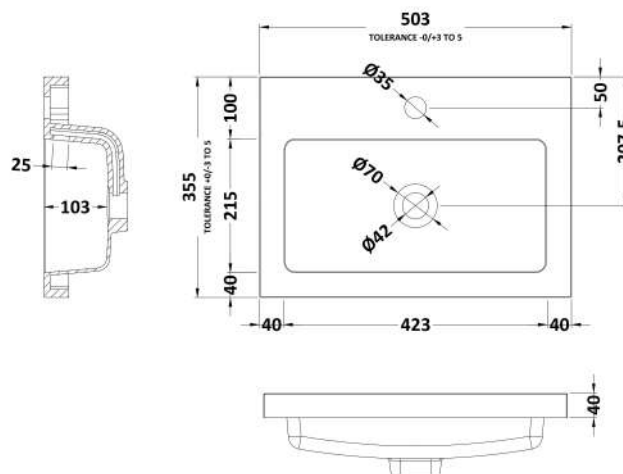

Packaging Dimensions

Height (mm):	560
Width (mm):	520
Depth (mm):	375
Gross Weight (kg):	12

Packaging Data

Box Colour:	Brown Cardboard Box
Box Qty:	1
Label Size:	100 x 50
Label Colour:	White Label
Label Qty:	2

Outer Box Dimensions (If Applicable)

Height (mm):	
Width (mm):	
Depth (mm):	
Gross Weight (kg):	
Barcode:	5056211864837

Product Details

Country of Origin:	United Kingdom
Fitting Instruction:	No
CE & UKCA:	N/A
FSC Certified Materials:	Yes
Colour:	Natural Oak
Construction Method:	Cam & Wood Dowel
Construction Type:	Rigid
Cabinet Finish:	MFC Textured Woodgrain
Fascia Finish:	MFC Textured Woodgrain
Cabinet Thickness (mm):	18
Fascia Thickness (mm):	18
Drawer Included:	No
Drawer Type:	Not Applicable
No of Shelves:	0
Hinge Type:	95 Degree Clip-On Soft Close
Hinge Included:	Yes, Supplied
Adjustable Legs:	No, Not Required
Fixings Included:	Yes
Handle Style:	Modern
Waste Shroud:	No
Handle Included:	Yes, Supplied
Handle Type:	Wrapover

Sales Code: PMB312

Description: 500 Rear Tap Basin 1Th

Product Dimensions

Height (mm):	355
Width (mm):	503
Depth (mm):	135
Nett Weight (kg):	8.1

Packaging Dimensions

Height (mm):	420
Width (mm):	210
Depth (mm):	550
Gross Weight (kg):	8.1

Packaging Data

Box Colour:	Brown Cardboard Box - Printed
Box Qty:	1
Label Size:	100 x 50
Label Colour:	White Label
Label Qty:	2

Outer Box Dimensions (If Applicable)

Height (mm):	
Width (mm):	
Depth (mm):	
Gross Weight (kg):	
Barcode:	5055369071975