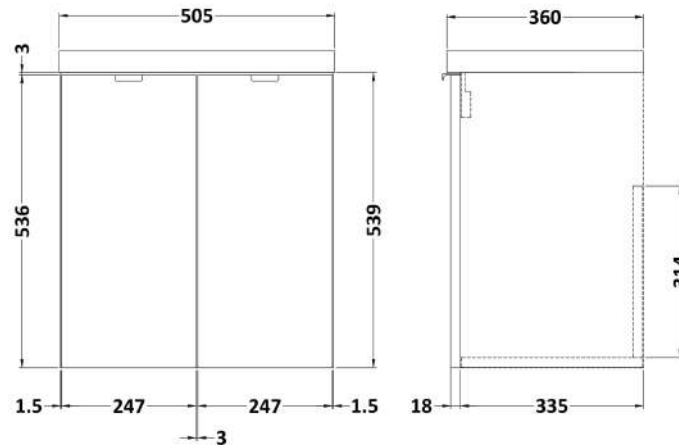

Sales Code: CBI340

Description: 500 2-Door Wall Hung Unit & Basin

Packaging Details

Barcode: 5056211864936

Sales Code: OFF335

Description: 500 2-Door Wall Hung Unit (355mm)

Product Dimensions

Height (mm):	540
Width (mm):	500
Depth (mm):	353
Nett Weight (kg):	11.5

Packaging Dimensions

Height (mm):	560
Width (mm):	520
Depth (mm):	375
Gross Weight (kg):	12

Packaging Data

Box Colour:	Brown Cardboard Box
Box Qty:	1
Label Size:	100 x 50
Label Colour:	White Label
Label Qty:	2

Sales Code: PMB312

Description: 500 Rear Tap Basin 1Th

Product Dimensions

Height (mm):	355
Width (mm):	503
Depth (mm):	135
Nett Weight (kg):	8.1

Packaging Dimensions

Height (mm):	420
Width (mm):	210
Depth (mm):	550
Gross Weight (kg):	8.1

Packaging Data

Box Colour:	Brown Cardboard Box - Printed
Box Qty:	1
Label Size:	100 x 50
Label Colour:	White Label
Label Qty:	2

Outer Box Dimensions (If Applicable)

Height (mm):	
Width (mm):	
Depth (mm):	
Gross Weight (kg):	
Barcode:	5055369071975