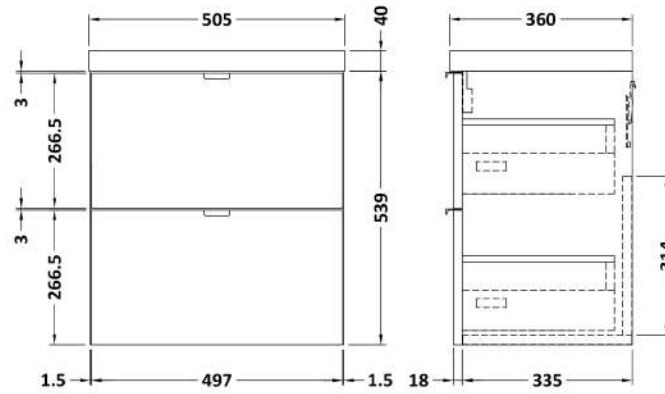

Sales Code: CBI341

Description: 500 2-Drawer Wall Hung Unit & Basin

Packaging Details

Barcode: 5056211864943

Sales Code: OFF336

Description: 500 2-Drawer Wall Hung Unit (355mm)

Product Dimensions

Height (mm):	540
Width (mm):	500
Depth (mm):	353
Nett Weight (kg):	18.5

Packaging Dimensions

Height (mm):	560
Width (mm):	520
Depth (mm):	375
Gross Weight (kg):	19

Packaging Data

Box Colour:	Brown Cardboard Box
Box Qty:	1
Label Size:	100 x 50
Label Colour:	White Label
Label Qty:	2

Sales Code: PMB312

Description: 500 Rear Tap Basin 1Th

Product Dimensions

Height (mm):	355
Width (mm):	503
Depth (mm):	135
Nett Weight (kg):	8.1

Packaging Dimensions

Height (mm):	420
Width (mm):	210
Depth (mm):	550
Gross Weight (kg):	8.1

Packaging Data

Box Colour:	Brown Cardboard Box - Printed
Box Qty:	1
Label Size:	100 x 50
Label Colour:	White Label
Label Qty:	2

Outer Box Dimensions (If Applicable)

Height (mm):	
Width (mm):	
Depth (mm):	
Gross Weight (kg):	
Barcode:	5055369071975