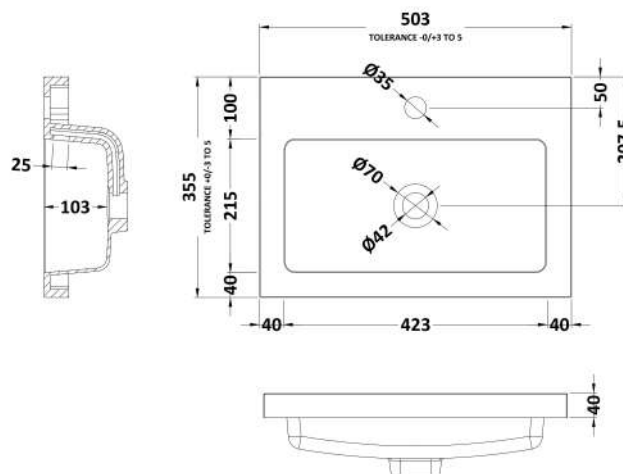

Packaging Dimensions

Height (mm):	560
Width (mm):	520
Depth (mm):	375
Gross Weight (kg):	19

Packaging Data

Box Colour:	Brown Cardboard Box
Box Qty:	1
Label Size:	100 x 50
Label Colour:	White Label
Label Qty:	2

Outer Box Dimensions (If Applicable)

Height (mm):	
Width (mm):	
Depth (mm):	
Gross Weight (kg):	
Barcode:	5056211864844

Product Details

Country of Origin:	United Kingdom
Fitting Instruction:	No
CE & UKCA:	N/A
FSC Certified Materials:	Yes
Colour:	Natural Oak
Construction Method:	Cam & Wood Dowel
Construction Type:	Rigid
Cabinet Finish:	MFC Textured Woodgrain
Fascia Finish:	MFC Textured Woodgrain
Cabinet Thickness (mm):	18
Fascia Thickness (mm):	18
Drawer Included:	Yes
Drawer Type:	80mm High Metal Softclose
No of Shelves:	0
Hinge Type:	Not Applicable
Hinge Included:	Not Applicable
Adjustable Legs:	No, Not Required
Fixings Included:	Yes
Handle Style:	Modern
Waste Shroud:	Yes
Handle Included:	Yes, Supplied
Handle Type:	Wrapover

Sales Code: PMB312

Description: 500 Rear Tap Basin 1Th

Product Dimensions

Height (mm):	355
Width (mm):	503
Depth (mm):	135
Nett Weight (kg):	8.1

Packaging Dimensions

Height (mm):	420
Width (mm):	210
Depth (mm):	550
Gross Weight (kg):	8.1

Packaging Data

Box Colour:	Brown Cardboard Box - Printed
Box Qty:	1
Label Size:	100 x 50
Label Colour:	White Label
Label Qty:	2

Outer Box Dimensions (If Applicable)

Height (mm):	
Width (mm):	
Depth (mm):	
Gross Weight (kg):	
Barcode:	5055369071975