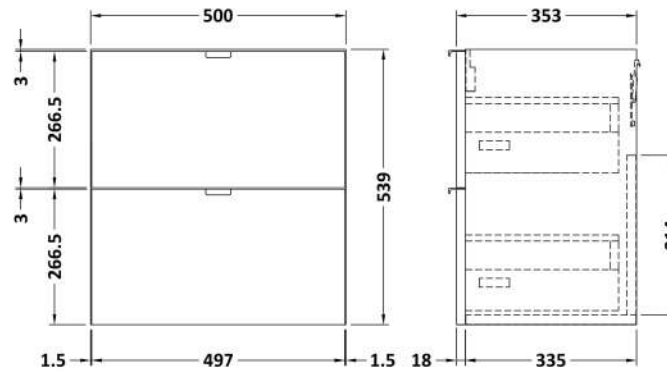

Sales Code: CBI341

Description: 500 2-Drawer Wall Hung Unit & Basin

Packaging Details

Barcode: 5056211864943

Sales Code: OFF336

Description: 500 2-Drawer Wall Hung Unit (355mm)

Product Dimensions

Height (mm):	540
Width (mm):	500
Depth (mm):	353
Nett Weight (kg):	18.5

Packaging Dimensions

Height (mm):	560
Width (mm):	520
Depth (mm):	375
Gross Weight (kg):	19

Packaging Data

Box Colour:	Brown Cardboard Box
Box Qty:	1
Label Size:	100 x 50
Label Colour:	White Label
Label Qty:	2

Sales Code: PMB312

Description: 500 Rear Tap Basin 1Th

Product Dimensions

Height (mm):	355
Width (mm):	503
Depth (mm):	135
Nett Weight (kg):	8.1

Packaging Dimensions

Height (mm):	420
Width (mm):	210
Depth (mm):	550
Gross Weight (kg):	8.1

Packaging Data

Box Colour:	Brown Cardboard Box - Printed
Box Qty:	1
Label Size:	100 x 50
Label Colour:	White Label
Label Qty:	2

Outer Box Dimensions (If Applicable)

Height (mm):	
Width (mm):	
Depth (mm):	
Gross Weight (kg):	
Barcode:	5055369071975