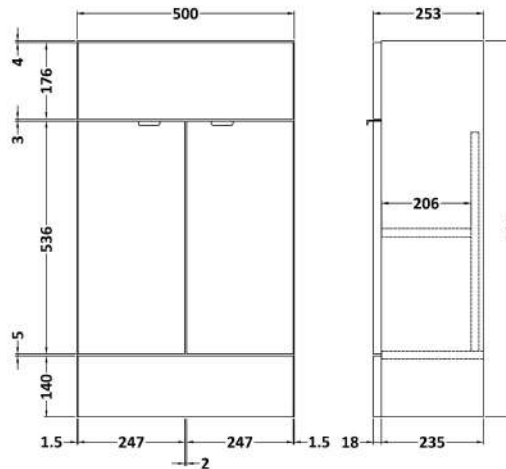

### Product Dimensions

Height (mm):	864
Width (mm):	500
Depth (mm):	235
Nett Weight (kg):	15

### Packaging Dimensions

Height (mm):	290
Width (mm):	525
Depth (mm):	900
Gross Weight (kg):	15.5

### Product Dimensions

Height (mm):	864
Width (mm):	500
Depth (mm):	235
Nett Weight (kg):	11.5

### Packaging Dimensions

Height (mm):	290
Width (mm):	525
Depth (mm):	900
Gross Weight (kg):	12