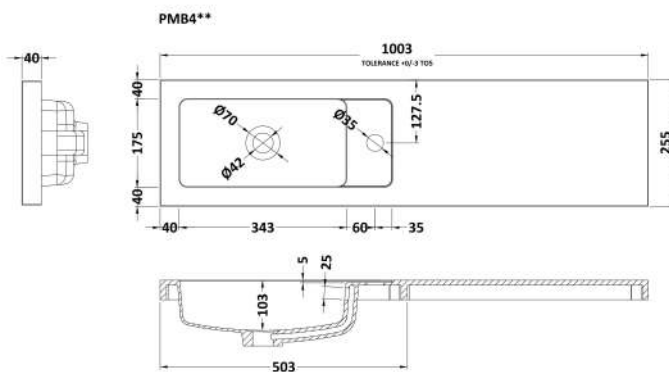

### Product Dimensions

Height (mm):	864
Width (mm):	500
Depth (mm):	235
Nett Weight (kg):	11.5

### Packaging Dimensions

Height (mm):	290
Width (mm):	525
Depth (mm):	900
Gross Weight (kg):	12

### Outer Box Dimensions (If Applicable)

Height (mm):	
Width (mm):	
Depth (mm):	
Gross Weight (kg):	
Barcode:	5055275897461

### Product Dimensions

Height (mm):	135
Width (mm):	1003
Depth (mm):	255
Nett Weight (kg):	11.8