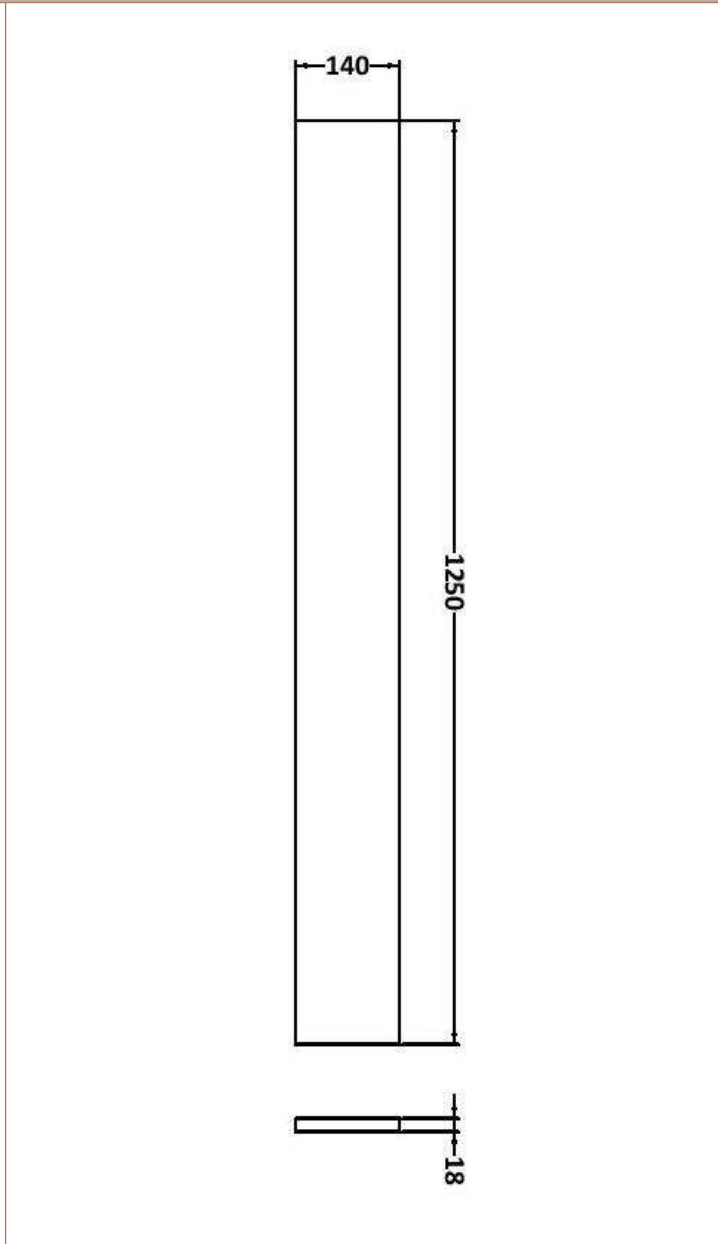

### Outer Box Dimensions (If Applicable)

Height (mm):	
Width (mm):	
Depth (mm):	
Gross Weight (kg):	
Barcode:	5055275897515

### Product Dimensions

Height (mm):	135
Width (mm):	1003
Depth (mm):	255
Nett Weight (kg):	11.8

### Outer Box Dimensions (If Applicable)

Height (mm):	
Width (mm):	
Depth (mm):	
Gross Weight (kg):	
Barcode:	5056211847410

**Product Dimensions**

Height (mm):	18
Width (mm):	1250
Depth (mm):	145
Nett Weight (kg):	2

**Packaging Dimensions**

Height (mm):	20
Width (mm):	150
Depth (mm):	1260
Gross Weight (kg):	2

**Packaging Data**