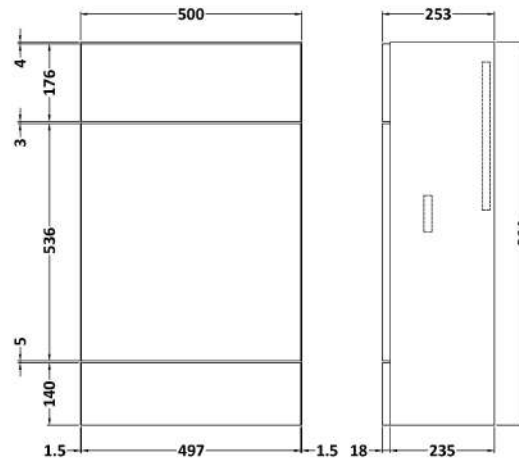

### Product Dimensions

Height (mm):	864
Width (mm):	500
Depth (mm):	235
Nett Weight (kg):	15

### Packaging Dimensions

Height (mm):	290
Width (mm):	525
Depth (mm):	900
Gross Weight (kg):	15.5

### Outer Box Dimensions (If Applicable)

Height (mm):	
Width (mm):	
Depth (mm):	
Gross Weight (kg):	
Barcode:	5055275897515

### Product Dimensions

Height (mm):	864
Width (mm):	500
Depth (mm):	235
Nett Weight (kg):	11.5