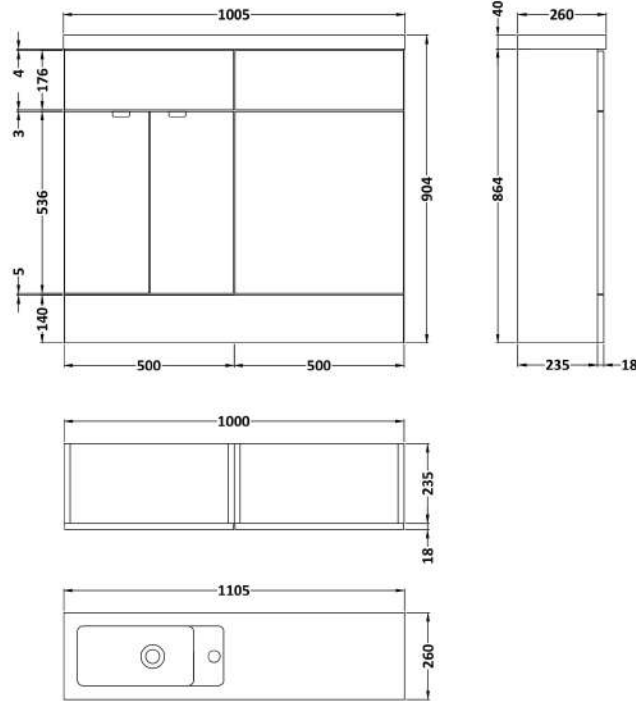

Sales Code: CBI342

Description: 1000mm Combination Vanity & Wc Compact

Packaging Details

Barcode: 5056211864868