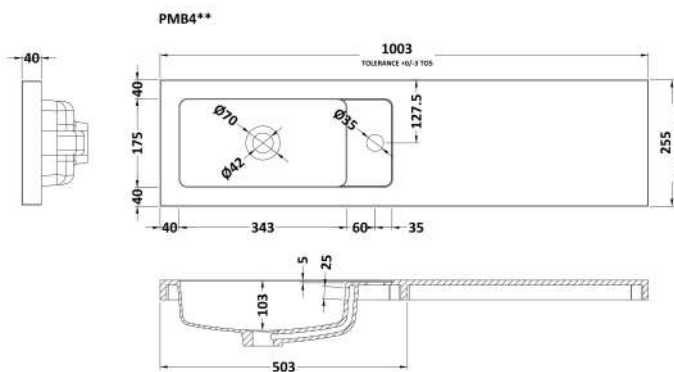

Packaging Dimensions

Height (mm):	275
Width (mm):	520
Depth (mm):	275
Gross Weight (kg):	10

Packaging Data

Box Colour:	Brown Cardboard Box
Box Qty:	1
Label Size:	100 x 50
Label Colour:	White Label
Label Qty:	2

Outer Box Dimensions (If Applicable)

Height (mm):	
Width (mm):	
Depth (mm):	
Gross Weight (kg):	
Barcode:	5056211864813

Product Details

Country of Origin:	United Kingdom
Fitting Instruction:	No
CE & UKCA:	N/A
FSC Certified Materials:	Yes
Colour:	Natural Oak
Construction Method:	Cam & Wood Dowel
Construction Type:	Rigid
Cabinet Finish:	MFC Textured Woodgrain
Fascia Finish:	MFC Textured Woodgrain
Cabinet Thickness (mm):	18
Fascia Thickness (mm):	18
Drawer Included:	No
Drawer Type:	Not Applicable
No of Shelves:	0
Hinge Type:	95 Degree Clip-On Soft Close
Hinge Included:	Yes, Supplied
Adjustable Legs:	No, Not Required
Fixings Included:	Yes
Handle Style:	Modern
Waste Shroud:	No
Handle Included:	Yes, Supplied
Handle Type:	Wrapover

Sales Code: PMB402

Description: 1000 Straight Polymarble Basin

Product Dimensions

Height (mm):	135
Width (mm):	1003
Depth (mm):	255
Nett Weight (kg):	11.8

Packaging Dimensions

Height (mm):	190
Width (mm):	320
Depth (mm):	1060
Gross Weight (kg):	11.8

Packaging Data

Box Colour:	Brown Cardboard Box - Printed
Box Qty:	1
Label Size:	100 x 50
Label Colour:	White Label
Label Qty:	2

Outer Box Dimensions (If Applicable)

Height (mm):	
Width (mm):	
Depth (mm):	
Gross Weight (kg):	
Barcode:	5056211847410