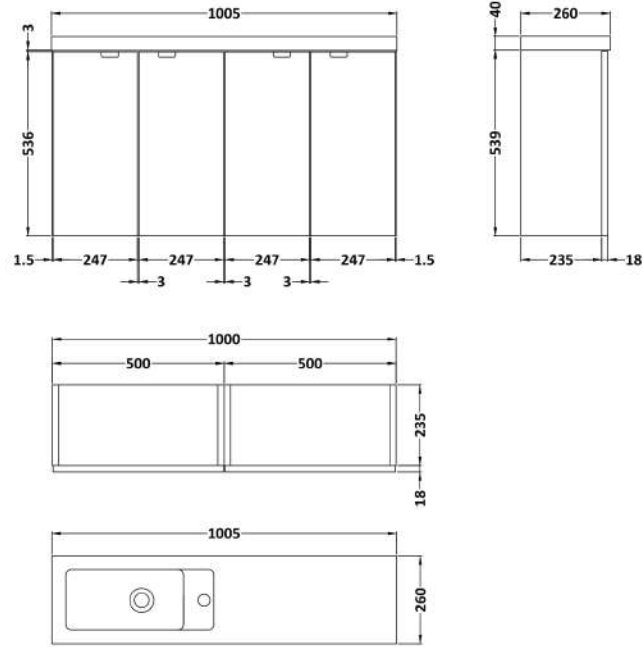

Sales Code: CBI343

Description: 1000mm Combination Vanity Compact

Packaging Details

Barcode: 5056211864875

Sales Code: OFF334

Description: 500 2-Door Wall Hung Unit (255mm)

Product Dimensions

Height (mm):	540
Width (mm):	500
Depth (mm):	253
Nett Weight (kg):	9.5

Packaging Dimensions

Height (mm):	275
Width (mm):	520
Depth (mm):	275
Gross Weight (kg):	10

Packaging Data

Box Colour:	Brown Cardboard Box
Box Qty:	1
Label Size:	100 x 50
Label Colour:	White Label
Label Qty:	2

Outer Box Dimensions (If Applicable)

Height (mm):	
Width (mm):	
Depth (mm):	
Gross Weight (kg):	
Barcode:	5056211864813

Product Details

Country of Origin:	United Kingdom
Fitting Instruction:	No
CE & UKCA:	N/A
FSC Certified Materials:	Yes
Colour:	Natural Oak
Construction Method:	Cam & Wood Dowel
Construction Type:	Rigid
Cabinet Finish:	MFC Textured Woodgrain
Fascia Finish:	MFC Textured Woodgrain
Cabinet Thickness (mm):	18
Fascia Thickness (mm):	18
Drawer Included:	No
Drawer Type:	Not Applicable
No of Shelves:	0
Hinge Type:	95 Degree Clip-On Soft Close
Hinge Included:	Yes, Supplied
Adjustable Legs:	No, Not Required
Fixings Included:	Yes
Handle Style:	Modern
Waste Shroud:	No
Handle Included:	Yes, Supplied
Handle Type:	Wrapover

Sales Code: PMB402

Description: 1000 Straight Polymarble Basin

Product Dimensions

Height (mm):	135
Width (mm):	1003
Depth (mm):	255
Nett Weight (kg):	11.8

Packaging Dimensions

Height (mm):	190
Width (mm):	320
Depth (mm):	1060
Gross Weight (kg):	11.8