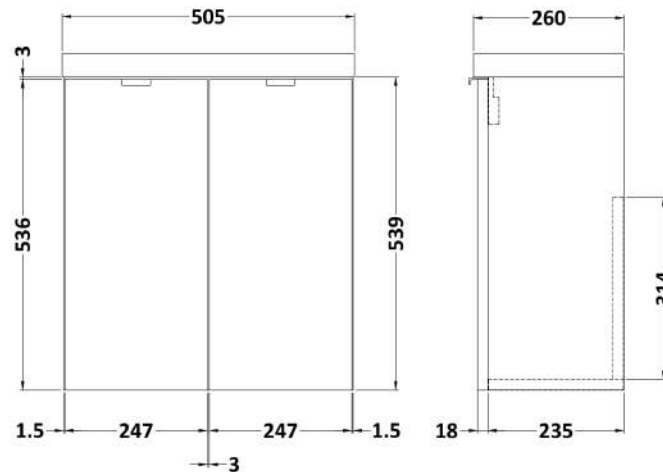

Sales Code: CBI343

Description: 1000mm Combination Vanity Compact

Packaging Details

Barcode: 5056211864875

Sales Code: OFF334

Description: 500 2-Door Wall Hung Unit (255mm)

Product Dimensions

Height (mm):	540
Width (mm):	500
Depth (mm):	253
Nett Weight (kg):	9.5

Packaging Dimensions

Height (mm):	275
Width (mm):	520
Depth (mm):	275
Gross Weight (kg):	10

Packaging Data

Box Colour:	Brown Cardboard Box
Box Qty:	1
Label Size:	100 x 50
Label Colour:	White Label
Label Qty:	2

Sales Code: PMB402

Description: 1000 Straight Polymarble Basin

Product Dimensions

Height (mm):	135
Width (mm):	1003
Depth (mm):	255
Nett Weight (kg):	11.8

Packaging Dimensions

Height (mm):	190
Width (mm):	320
Depth (mm):	1060
Gross Weight (kg):	11.8

Packaging Data

Box Colour:	Brown Cardboard Box - Printed
Box Qty:	1
Label Size:	100 x 50
Label Colour:	White Label
Label Qty:	2

Outer Box Dimensions (If Applicable)

Height (mm):	
Width (mm):	
Depth (mm):	
Gross Weight (kg):	
Barcode:	5056211847410