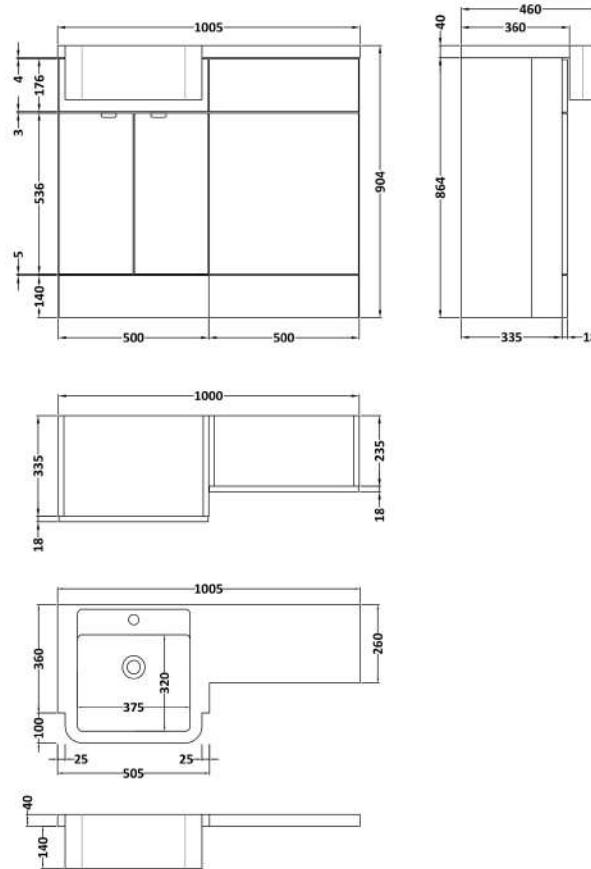

Sales Code: CBI344

Description: 1000 Round Semi Rec Vanity & Wc Unit Lh

Packaging Details

Barcode: 5056211889915