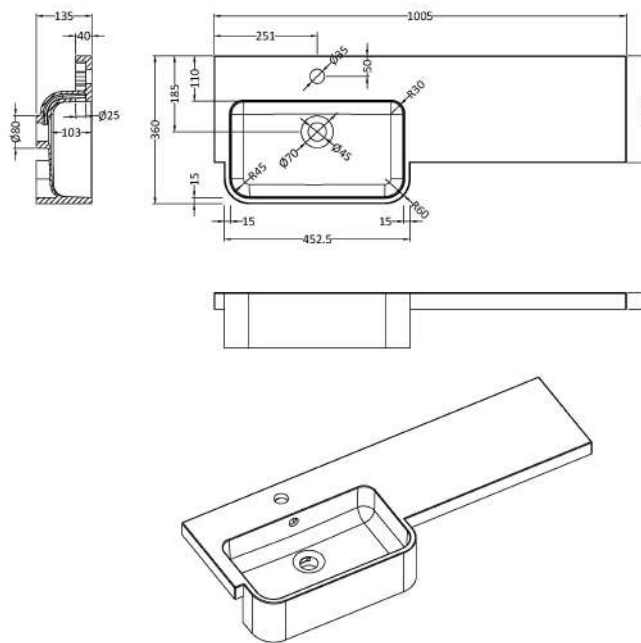

Sales Code: PMB512L

Description: 1000 Round S/Recess Polymarble Basin Lh

Product Dimensions

Height (mm):	135
Width (mm):	1003
Depth (mm):	355
Nett Weight (kg):	15

Packaging Dimensions

Height (mm):	190
Width (mm):	420
Depth (mm):	1060
Gross Weight (kg):	15

Packaging Data

Box Colour:	Brown Cardboard Box
Box Qty:	1
Label Size:	100 x 50
Label Colour:	White Label
Label Qty:	2

Outer Box Dimensions (If Applicable)

Height (mm):	
Width (mm):	
Depth (mm):	
Gross Weight (kg):	
Barcode:	5056211880028

Product Details

Country of Origin:	China
Fitting Instruction:	No
Certification: CE & UKCA:	No
WRAS:	N/A
WRAS No:	N/A
Product Material:	Polymarble
Fixing Supplied:	No

Pans/Bidets: Trap Style: Not Applicable Includes Seat: No

Seats: Seat Type: Not Applicable Material: Not Applicable
Function: Not Included Hinge Type: Not Relevant
Hinge Material: Not Applicable

Cisterns: Operating Type: Not Applicable Fittings: None Included
Lever Type: Not Applicable

Basins: Tap Hole: One Taphole Chain Stay Hole: No
Template: Not Required Waste Type Req: Slotted
Overflow Inc: Yes Overflow Cover: Yes
Inner Bowl Depth (mm): 103mm