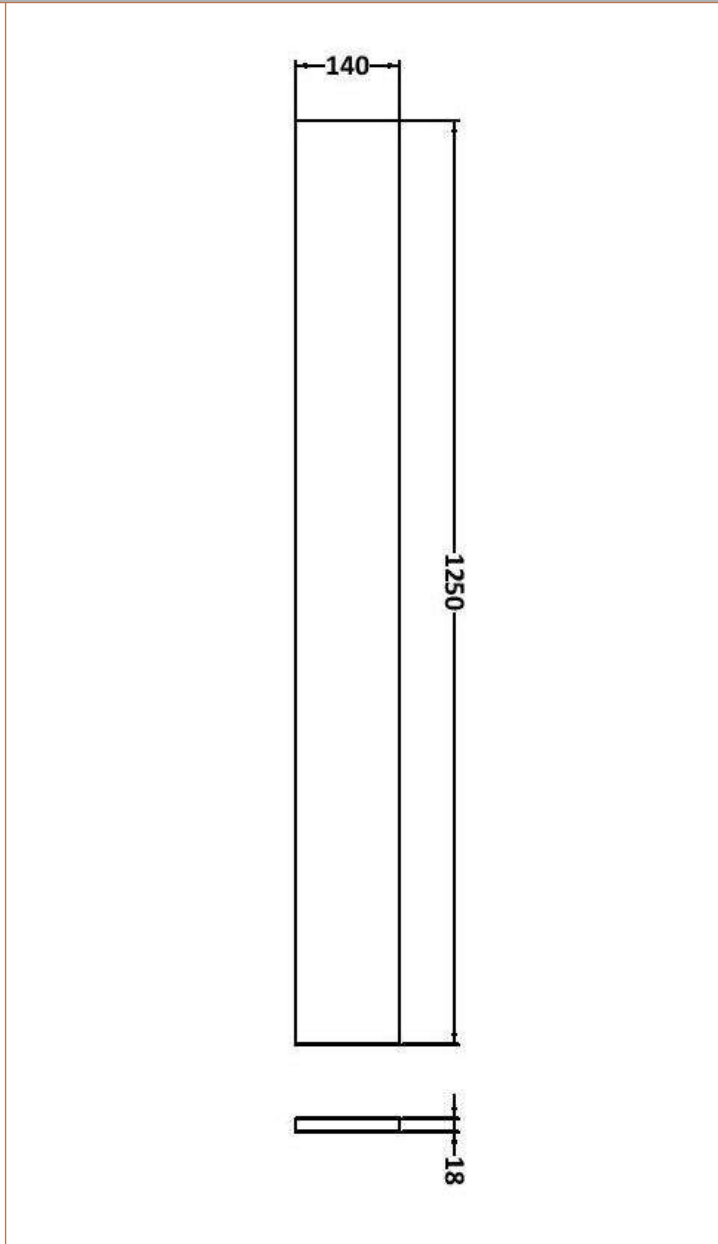

### Product Dimensions

Height (mm):	864
Width (mm):	500
Depth (mm):	235
Nett Weight (kg):	15

### Outer Box Dimensions (If Applicable)

Height (mm):	
Width (mm):	
Depth (mm):	
Gross Weight (kg):	
Barcode:	5055275897515

### Outer Box Dimensions (If Applicable)

Height (mm):	
Width (mm):	
Depth (mm):	
Gross Weight (kg):	
Barcode:	5055275897461

**Product Dimensions**

Height (mm):	18
Width (mm):	1250
Depth (mm):	145
Nett Weight (kg):	2

**Packaging Dimensions**

Height (mm):	20
Width (mm):	150
Depth (mm):	1260
Gross Weight (kg):	2

**Packaging Data**