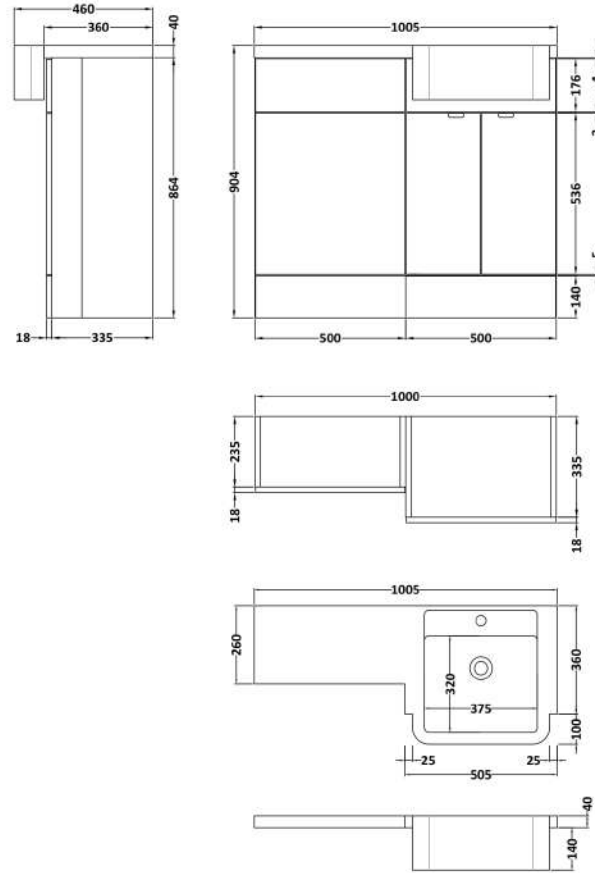

Sales Code: CBI345

Description: 1000 Round Semi Rec Vanity & Wc Unit Rh

Packaging Details

Barcode: 5056211889922