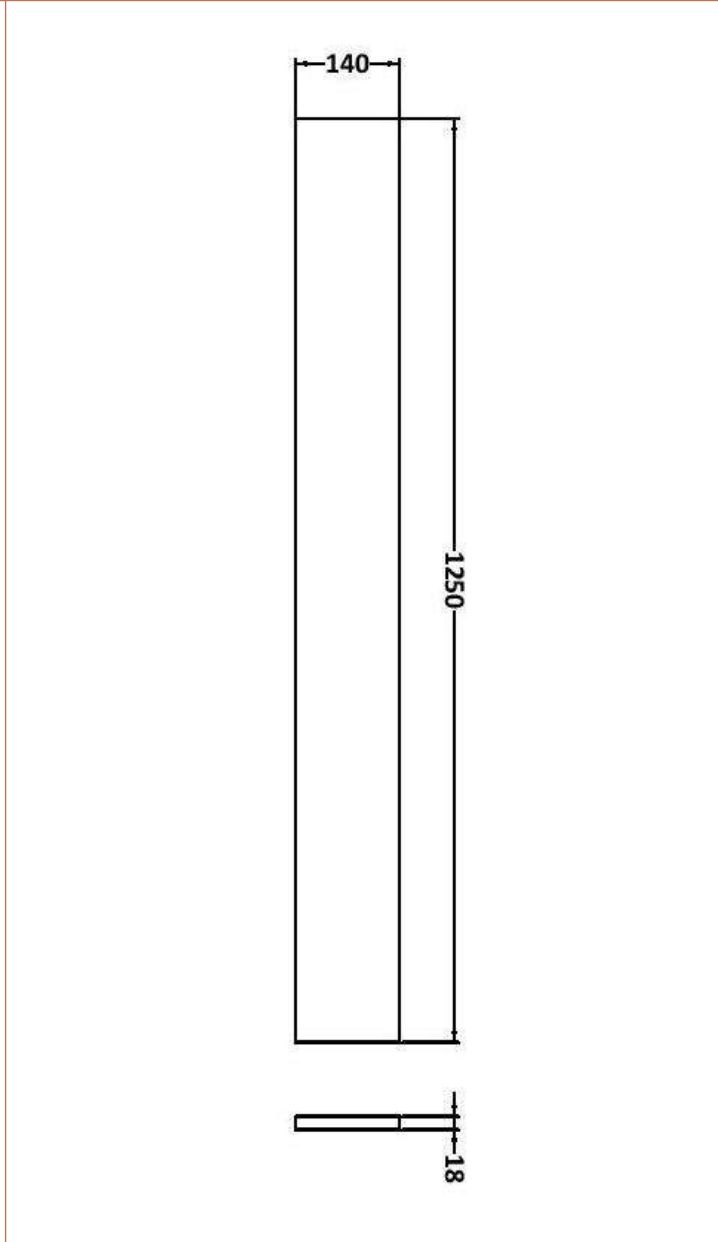

### Product Dimensions

Height (mm):	864
Width (mm):	500
Depth (mm):	235
Nett Weight (kg):	15

### Outer Box Dimensions (If Applicable)

Height (mm):	
Width (mm):	
Depth (mm):	
Gross Weight (kg):	
Barcode:	5055275897515

### Outer Box Dimensions (If Applicable)

Height (mm):	
Width (mm):	
Depth (mm):	
Gross Weight (kg):	
Barcode:	5055275897461

**Product Dimensions**

Height (mm):	18
Width (mm):	1250
Depth (mm):	145
Nett Weight (kg):	2

**Packaging Dimensions**

Height (mm):	20
Width (mm):	150
Depth (mm):	1260
Gross Weight (kg):	2

**Packaging Data**