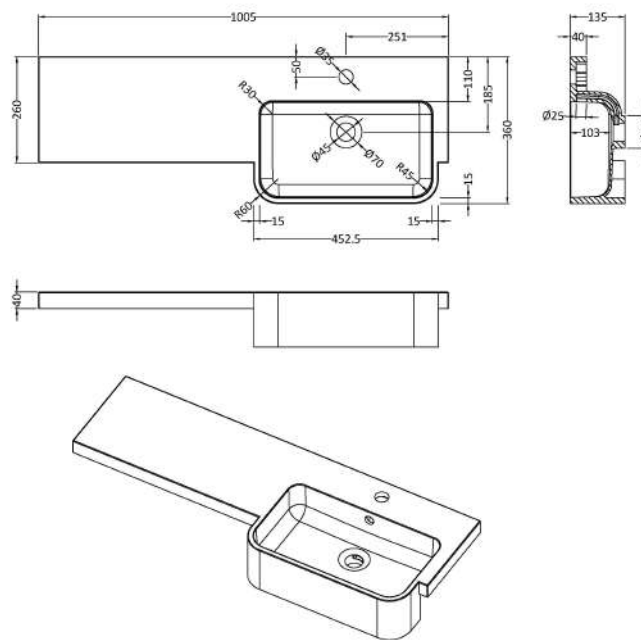

Sales Code: PMB512R

Description: 1000 Round S/Recess Polymarble Basin Rh

Product Dimensions

Height (mm):	135
Width (mm):	1003
Depth (mm):	355
Nett Weight (kg):	15

Packaging Dimensions

Height (mm):	190
Width (mm):	420
Depth (mm):	1060
Gross Weight (kg):	15

Packaging Data

Box Colour:	Brown Cardboard Box
Box Qty:	1
Label Size:	100 x 50
Label Colour:	White Label
Label Qty:	2

Outer Box Dimensions (If Applicable)

Height (mm):	
Width (mm):	
Depth (mm):	
Gross Weight (kg):	
Barcode:	5056211880035

Product Details

Country of Origin:	China
Fitting Instruction:	No
Certification: CE & UKCA:	No
WRAS:	N/A
WRAS No:	N/A
Product Material:	Polymarble
Fixing Supplied:	No

Pans/Bidets: Trap Style: Not Applicable Includes Seat: No

Seats: Seat Type: Not Applicable Material: Not Applicable
Function: Not Included Hinge Type: Not Relevant
Hinge Material: Not Applicable

Cisterns: Operating Type: Not Applicable Fittings: None Included
Lever Type: Not Applicable

Basins: Tap Hole: One Taphole Chain Stay Hole: No
Template: Not Required Waste Type Req: Slotted
Overflow Inc: Yes Overflow Cover: Yes
Inner Bowl Depth (mm): 103mm