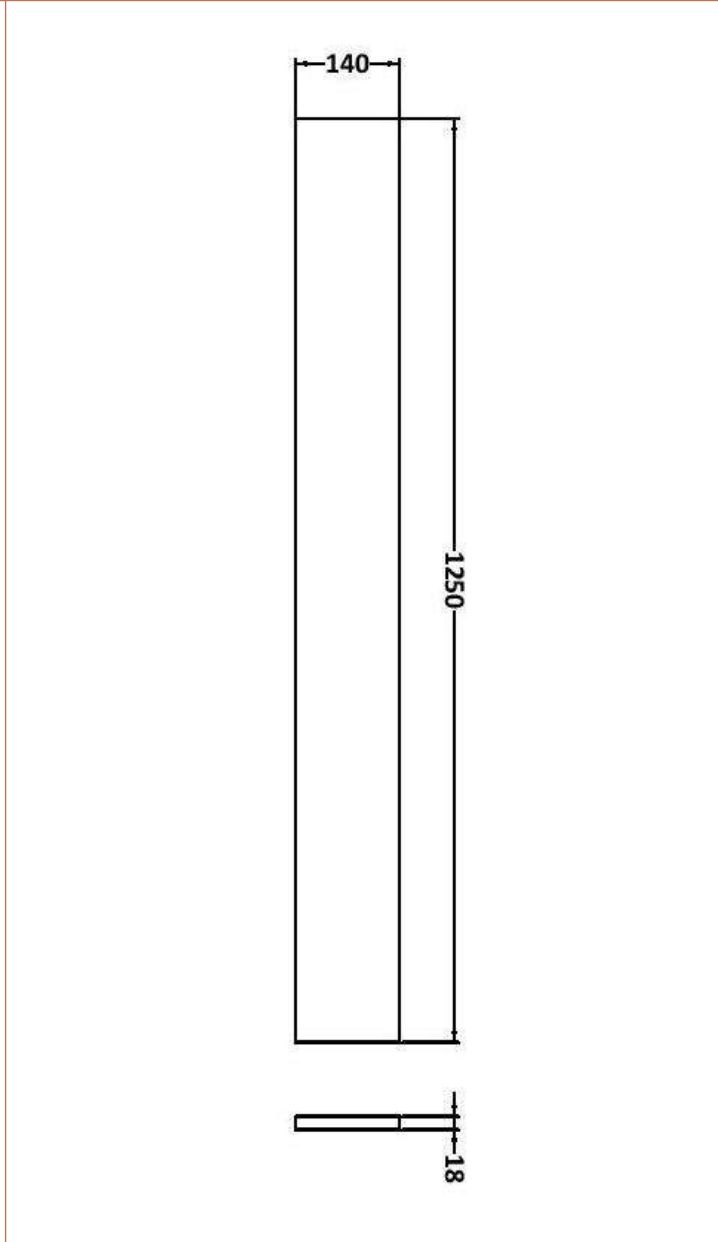

Sales Code: OFF345

Description: 500 W.C. Unit Compact

Product Dimensions

Height (mm):	864
Width (mm):	500
Depth (mm):	235
Nett Weight (kg):	11.5

Packaging Dimensions

Height (mm):	290
Width (mm):	525
Depth (mm):	900
Gross Weight (kg):	12

Sales Code: PMB513R

Description: 1100 Round S/Recess Polymarble Basin Rh

Product Dimensions

Height (mm):	135
Width (mm):	1103
Depth (mm):	355
Nett Weight (kg):	16

Packaging Dimensions

Height (mm):	190
Width (mm):	420
Depth (mm):	1160
Gross Weight (kg):	16

Basins: Tap Hole: One Taphole Chain Stay Hole: No
Template: Not Required Waste Type Req: Slotted
Overflow Inc: Yes Overflow Cover: Yes
Inner Bowl Depth (mm): 103mm

Sales Code: OFF391

Description: 1.25M Continuous Plinth

Product Dimensions

Height (mm):	18
Width (mm):	1250
Depth (mm):	145
Nett Weight (kg):	2

Packaging Dimensions

Height (mm):	20
Width (mm):	150
Depth (mm):	1260
Gross Weight (kg):	2

Packaging Data

Box Colour:	Brown Cardboard Box
Box Qty:	1
Label Size:	50 x 100
Label Colour:	White Label
Label Qty:	2