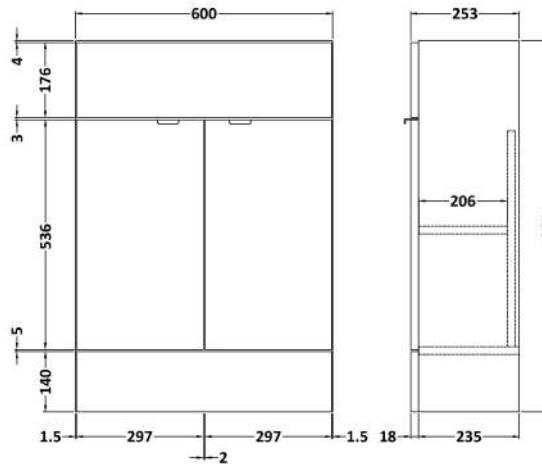

Sales Code: CBI347

Description: 1100 Round Semi Rec Vanity & Wc Unit Rh

Packaging Details

Barcode: 5056211889946

Sales Code: OFF307

Description: 600 Vanity Unit Compact

Product Dimensions

Height (mm):	864
Width (mm):	600
Depth (mm):	235
Nett Weight (kg):	17

Packaging Dimensions

Height (mm):	290
Width (mm):	625
Depth (mm):	900
Gross Weight (kg):	17.5

Packaging Data

Box Colour:	Brown Cardboard Box
Box Qty:	1
Label Size:	50 x 100
Label Colour:	White Label
Label Qty:	2

Sales Code: OFF345

Description: 500 W.C. Unit Compact

Product Dimensions

Height (mm):	864
Width (mm):	500
Depth (mm):	235
Nett Weight (kg):	11.5

Packaging Dimensions

Height (mm):	290
Width (mm):	525
Depth (mm):	900
Gross Weight (kg):	12

Sales Code: PMB513R

Description: 1100 Round S/Recess Polymarble Basin Rh

Product Dimensions

Height (mm):	135
Width (mm):	1103
Depth (mm):	355
Nett Weight (kg):	16

Packaging Dimensions

Height (mm):	190
Width (mm):	420
Depth (mm):	1160
Gross Weight (kg):	16