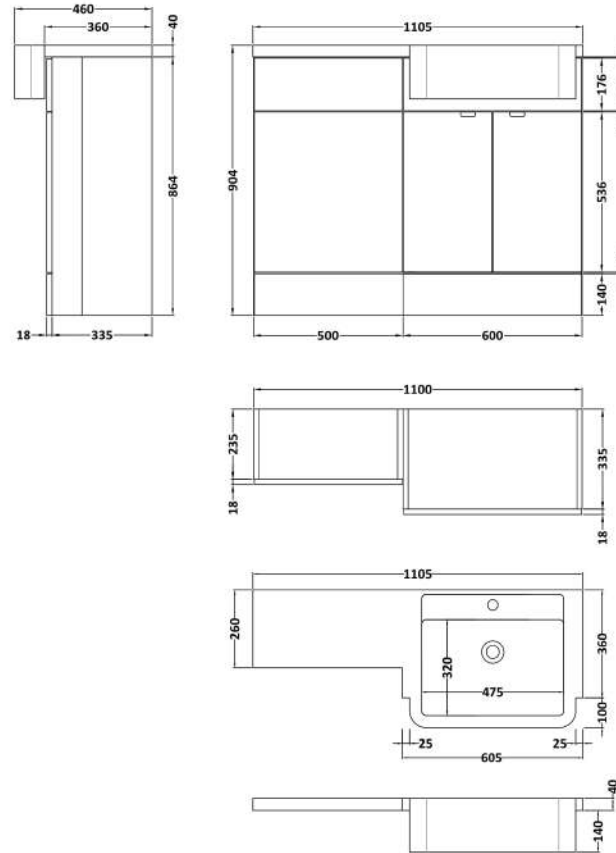

Sales Code: CBI347

Description: 1100 Round Semi Rec Vanity & Wc Unit Rh

Packaging Details

Barcode: 5056211889946

Sales Code: OFF307

Description: 600 Vanity Unit Compact

Product Dimensions

Height (mm):	864
Width (mm):	600
Depth (mm):	235
Nett Weight (kg):	17

Packaging Dimensions

Height (mm):	290
Width (mm):	625
Depth (mm):	900
Gross Weight (kg):	17.5

Packaging Data

Box Colour:	Brown Cardboard Box
Box Qty:	1
Label Size:	50 x 100
Label Colour:	White Label
Label Qty:	2

Sales Code: OFF345

Description: 500 W.C. Unit Compact

Product Dimensions

Height (mm):	864
Width (mm):	500
Depth (mm):	235
Nett Weight (kg):	11.5

Packaging Dimensions

Height (mm):	290
Width (mm):	525
Depth (mm):	900
Gross Weight (kg):	12

Sales Code: PMB513R

Description: 1100 Round S/Recess Polymarble Basin Rh

Product Dimensions

Height (mm):	135
Width (mm):	1103
Depth (mm):	355
Nett Weight (kg):	16

Packaging Dimensions

Height (mm):	190
Width (mm):	420
Depth (mm):	1160
Gross Weight (kg):	16