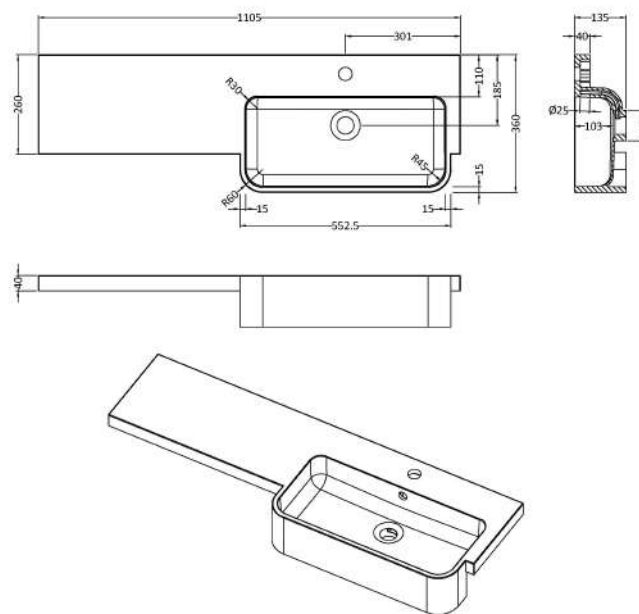

Packaging Dimensions

Height (mm):	290
Width (mm):	625
Depth (mm):	900
Gross Weight (kg):	17.5

Packaging Data

Box Colour:	Brown Cardboard Box
Box Qty:	1
Label Size:	50 x 100
Label Colour:	White Label
Label Qty:	2

Sales Code: OFF345

Description: 500 W.C. Unit Compact

Product Dimensions

Height (mm):	864
Width (mm):	500
Depth (mm):	235
Nett Weight (kg):	11.5

Packaging Dimensions

Height (mm):	290
Width (mm):	525
Depth (mm):	900
Gross Weight (kg):	12

Packaging Data

Box Colour:	Brown Cardboard Box
Box Qty:	1
Label Size:	50 x 100
Label Colour:	White Label
Label Qty:	2

Outer Box Dimensions (If Applicable)

Height (mm):	
Width (mm):	
Depth (mm):	
Gross Weight (kg):	
Barcode:	5055275897461

Sales Code: PMB513R

Description: 1100 Round S/Recess Polymarble Basin Rh

Product Dimensions

Height (mm):	135
Width (mm):	1103
Depth (mm):	355
Nett Weight (kg):	16

Packaging Dimensions

Height (mm):	190
Width (mm):	420
Depth (mm):	1160
Gross Weight (kg):	16