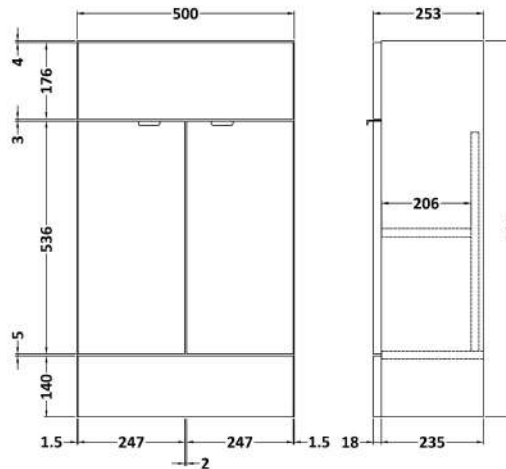

Sales Code: CBI348

Description: 1000 Square Semi Rec Vanity & Wc Unit Lh

Packaging Details

Barcode: 5056211890195

Sales Code: OFF305

Description: 500 Vanity Unit Compact

Product Dimensions

Height (mm):	864
Width (mm):	500
Depth (mm):	235
Nett Weight (kg):	15

Packaging Dimensions

Height (mm):	290
Width (mm):	525
Depth (mm):	900
Gross Weight (kg):	15.5

Packaging Data

Box Colour:	Brown Cardboard Box
Box Qty:	1
Label Size:	50 x 100
Label Colour:	White Label
Label Qty:	2

Sales Code: OFF345

Description: 500 W.C. Unit Compact

Product Dimensions

Height (mm):	864
Width (mm):	500
Depth (mm):	235
Nett Weight (kg):	11.5

Packaging Dimensions

Height (mm):	290
Width (mm):	525
Depth (mm):	900
Gross Weight (kg):	12

Sales Code: PMB612L

Description: 1000 Square S/Recess Polymarble Basin Lh

Product Dimensions

Height (mm):	135
Width (mm):	1003
Depth (mm):	355
Nett Weight (kg):	15

Packaging Dimensions

Height (mm):	190
Width (mm):	420
Depth (mm):	1060
Gross Weight (kg):	15