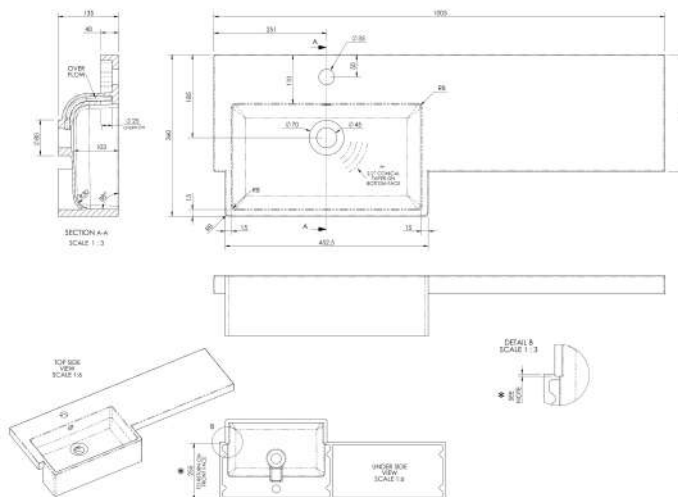

Packaging Dimensions

Height (mm):	290
Width (mm):	525
Depth (mm):	900
Gross Weight (kg):	15.5

Packaging Data

Box Colour:	Brown Cardboard Box
Box Qty:	1
Label Size:	50 x 100
Label Colour:	White Label
Label Qty:	2

Sales Code: OFF345

Description: 500 W.C. Unit Compact

Product Dimensions

Height (mm):	864
Width (mm):	500
Depth (mm):	235
Nett Weight (kg):	11.5

Packaging Dimensions

Height (mm):	290
Width (mm):	525
Depth (mm):	900
Gross Weight (kg):	12

Packaging Data

Box Colour:	Brown Cardboard Box
Box Qty:	1
Label Size:	50 x 100
Label Colour:	White Label
Label Qty:	2

Outer Box Dimensions (If Applicable)

Height (mm):	
Width (mm):	
Depth (mm):	
Gross Weight (kg):	
Barcode:	5055275897461

Sales Code: PMB612L

Description: 1000 Square S/Recess Polymarble Basin Lh

Product Dimensions

Height (mm):	135
Width (mm):	1003
Depth (mm):	355
Nett Weight (kg):	15

Packaging Dimensions

Height (mm):	190
Width (mm):	420
Depth (mm):	1060
Gross Weight (kg):	15