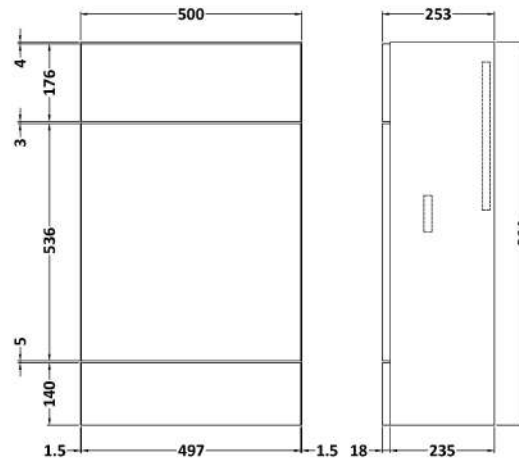

Packaging Dimensions

Height (mm):	290
Width (mm):	525
Depth (mm):	900
Gross Weight (kg):	15.5

Packaging Data

Box Colour:	Brown Cardboard Box
Box Qty:	1
Label Size:	50 x 100
Label Colour:	White Label
Label Qty:	2

Outer Box Dimensions (If Applicable)

Height (mm):	
Width (mm):	
Depth (mm):	
Gross Weight (kg):	
Barcode:	5055275897515

Product Details

Country of Origin:	United Kingdom
Fitting Instruction:	No
CE & UKCA:	
FSC Certified Materials:	Yes
Colour:	Natural Oak
Construction Method:	Cam & Wood Dowel
Construction Type:	Rigid
Cabinet Finish:	MFC Textured Woodgrain
Fascia Finish:	MFC Textured Woodgrain
Cabinet Thickness (mm):	18
Fascia Thickness (mm):	18
Drawer Included:	No
Drawer Type:	Not Applicable
No of Shelves:	1
Hinge Type:	95 Degree Clip-On Soft Close
Hinge Included:	Yes
Adjustable Legs:	No, Not Required
Fixings Included:	Yes
Handle Style:	Contemporary
Waste Shroud:	No
Handle Included:	Yes
Handle Type:	Wrapover

Sales Code: OFF345

Description: 500 W.C. Unit Compact

Product Dimensions

Height (mm):	864
Width (mm):	500
Depth (mm):	235
Nett Weight (kg):	11.5

Packaging Dimensions

Height (mm):	290
Width (mm):	525
Depth (mm):	900
Gross Weight (kg):	12

Packaging Data

Box Colour:	Brown Cardboard Box
Box Qty:	1
Label Size:	50 x 100
Label Colour:	White Label
Label Qty:	2

Outer Box Dimensions (If Applicable)

Height (mm):	
Width (mm):	
Depth (mm):	
Gross Weight (kg):	
Barcode:	5055275897461