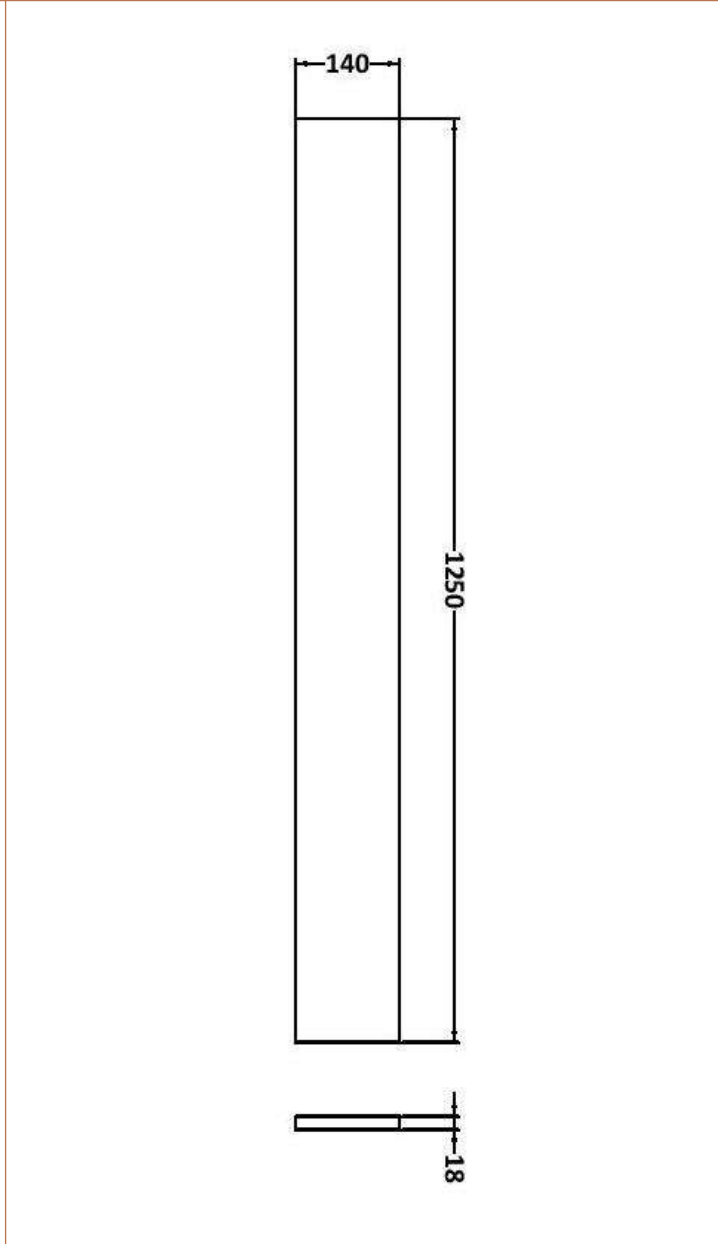

Sales Code: OFF345

Description: 500 W.C. Unit Compact

Product Dimensions

Height (mm):	864
Width (mm):	500
Depth (mm):	235
Nett Weight (kg):	11.5

Packaging Dimensions

Height (mm):	290
Width (mm):	525
Depth (mm):	900
Gross Weight (kg):	12

Sales Code: PMB612L

Description: 1000 Square S/Recess Polymarble Basin Lh

Product Dimensions

Height (mm):	135
Width (mm):	1003
Depth (mm):	355
Nett Weight (kg):	15

Packaging Dimensions

Height (mm):	190
Width (mm):	420
Depth (mm):	1060
Gross Weight (kg):	15

Basins: Tap Hole: One Taphole Chain Stay Hole: No
Template: Not Required Waste Type Req: Slotted
Overflow Inc: Yes Overflow Cover: Yes
Inner Bowl Depth (mm): 103mm

Sales Code: OFF391

Description: 1.25M Continuous Plinth

Product Dimensions

Height (mm):	18
Width (mm):	1250
Depth (mm):	145
Nett Weight (kg):	2

Packaging Dimensions

Height (mm):	20
Width (mm):	150
Depth (mm):	1260
Gross Weight (kg):	2

Packaging Data

Box Colour:	Brown Cardboard Box
Box Qty:	1
Label Size:	50 x 100
Label Colour:	White Label
Label Qty:	2