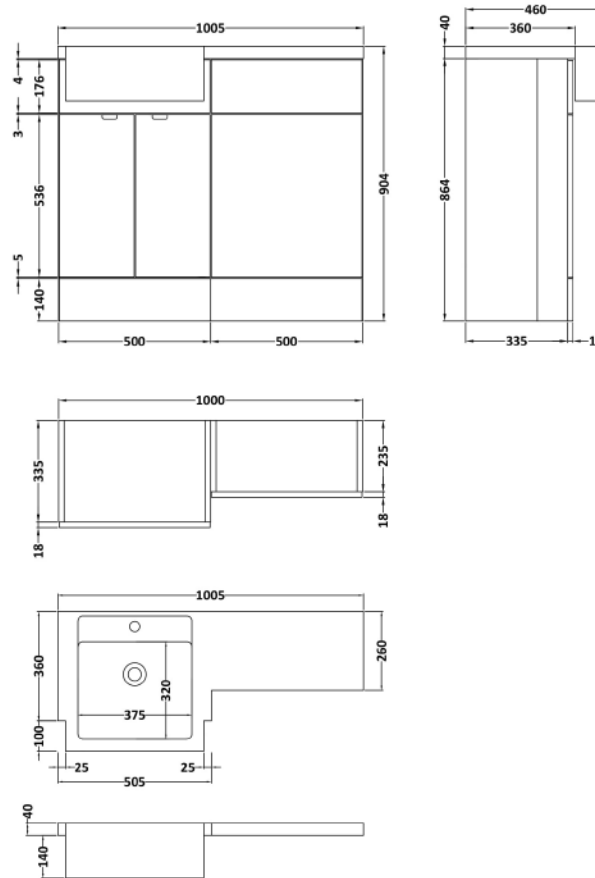

Sales Code: CBI348

Description: 1000 Square Semi Rec Vanity & Wc Unit Lh

Packaging Details

Barcode: 5056211890195

Sales Code: OFF305

Description: 500 Vanity Unit Compact

Product Dimensions

Height (mm):	864
Width (mm):	500
Depth (mm):	235
Nett Weight (kg):	15

Packaging Dimensions

Height (mm):	290
Width (mm):	525
Depth (mm):	900
Gross Weight (kg):	15.5

Packaging Data

Box Colour:	Brown Cardboard Box
Box Qty:	1
Label Size:	50 x 100
Label Colour:	White Label
Label Qty:	2

Sales Code: OFF345

Description: 500 W.C. Unit Compact

Product Dimensions

Height (mm):	864
Width (mm):	500
Depth (mm):	235
Nett Weight (kg):	11.5

Packaging Dimensions

Height (mm):	290
Width (mm):	525
Depth (mm):	900
Gross Weight (kg):	12

Sales Code: PMB612L

Description: 1000 Square S/Recess Polymarble Basin Lh

Product Dimensions

Height (mm):	135
Width (mm):	1003
Depth (mm):	355
Nett Weight (kg):	15

Packaging Dimensions

Height (mm):	190
Width (mm):	420
Depth (mm):	1060
Gross Weight (kg):	15