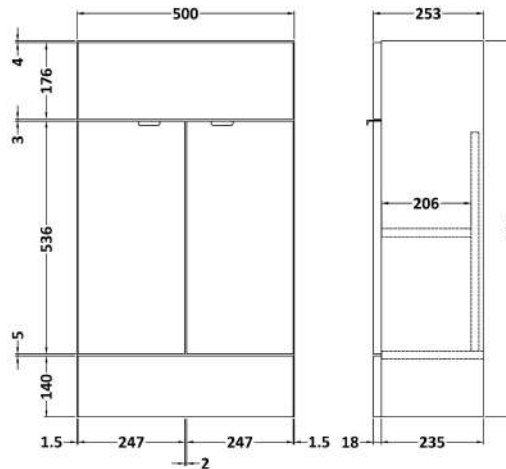

Sales Code: CBI349

Description: 1000 Square Semi Rec Vanity & Wc Unit Rh

Packaging Details

Barcode: 5056211890201

Sales Code: OFF305

Description: 500 Vanity Unit Compact

Product Dimensions

Height (mm):	864
Width (mm):	500
Depth (mm):	235
Nett Weight (kg):	15

Packaging Dimensions

Height (mm):	290
Width (mm):	525
Depth (mm):	900
Gross Weight (kg):	15.5

Packaging Data

Box Colour:	Brown Cardboard Box
Box Qty:	1
Label Size:	50 x 100
Label Colour:	White Label
Label Qty:	2

Sales Code: OFF345

Description: 500 W.C. Unit Compact

Product Dimensions

Height (mm):	864
Width (mm):	500
Depth (mm):	235
Nett Weight (kg):	11.5

Packaging Dimensions

Height (mm):	290
Width (mm):	525
Depth (mm):	900
Gross Weight (kg):	12

Product Dimensions

Height (mm):	18
Width (mm):	1250
Depth (mm):	145
Nett Weight (kg):	2

Packaging Dimensions

Height (mm):	20
Width (mm):	150
Depth (mm):	1260
Gross Weight (kg):	2

Packaging Data

Box Colour:	Brown Cardboard Box
Box Qty:	1
Label Size:	50 x 100
Label Colour:	White Label
Label Qty:	2