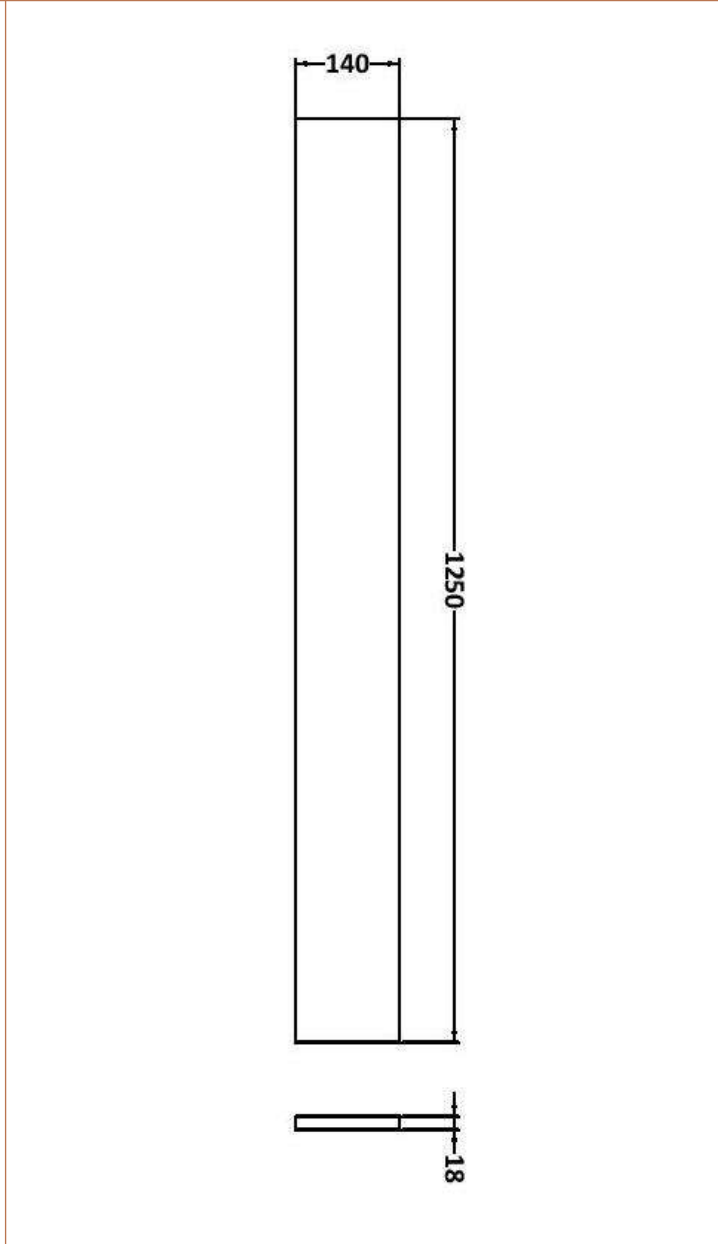

Sales Code: OFF345

Description: 500 W.C. Unit Compact

Product Dimensions

Height (mm):	864
Width (mm):	500
Depth (mm):	235
Nett Weight (kg):	11.5

Packaging Dimensions

Height (mm):	290
Width (mm):	525
Depth (mm):	900
Gross Weight (kg):	12

Sales Code: PMB612R

Description: 1000 Square S/Recess Polymarble Basin Rh

Product Dimensions

Height (mm):	135
Width (mm):	1003
Depth (mm):	355
Nett Weight (kg):	15

Packaging Dimensions

Height (mm):	190
Width (mm):	420
Depth (mm):	1060
Gross Weight (kg):	15

Basins: Tap Hole: One Taphole Chain Stay Hole: No
 Template: Not Required Waste Type Req: Slotted
 Overflow Inc: Yes Overflow Cover: Yes
 Inner Bowl Depth (mm): 103mm

Sales Code: OFF391

Description: 1.25M Continuous Plinth

Product Dimensions

Height (mm):	18
Width (mm):	1250
Depth (mm):	145
Nett Weight (kg):	2

Packaging Dimensions

Height (mm):	20
Width (mm):	150
Depth (mm):	1260
Gross Weight (kg):	2

Packaging Data

Box Colour:	Brown Cardboard Box
Box Qty:	1
Label Size:	50 x 100
Label Colour:	White Label
Label Qty:	2