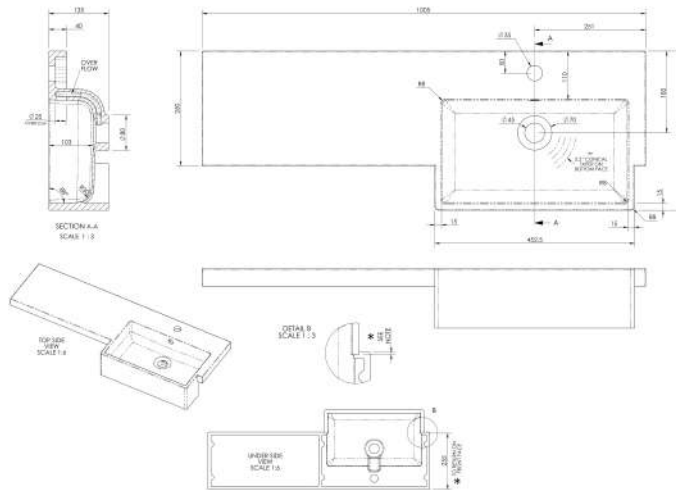

Packaging Dimensions

Height (mm):	290
Width (mm):	525
Depth (mm):	900
Gross Weight (kg):	15.5

Packaging Data

Box Colour:	Brown Cardboard Box
Box Qty:	1
Label Size:	50 x 100
Label Colour:	White Label
Label Qty:	2

Sales Code: OFF345

Description: 500 W.C. Unit Compact

Product Dimensions

Height (mm):	864
Width (mm):	500
Depth (mm):	235
Nett Weight (kg):	11.5

Packaging Dimensions

Height (mm):	290
Width (mm):	525
Depth (mm):	900
Gross Weight (kg):	12

Packaging Data

Box Colour:	Brown Cardboard Box
Box Qty:	1
Label Size:	50 x 100
Label Colour:	White Label
Label Qty:	2

Outer Box Dimensions (If Applicable)

Height (mm):	
Width (mm):	
Depth (mm):	
Gross Weight (kg):	
Barcode:	5055275897461

Sales Code: PMB612R

Description: 1000 Square S/Recess Polymarble Basin Rh

Product Dimensions

Height (mm):	135
Width (mm):	1003
Depth (mm):	355
Nett Weight (kg):	15

Packaging Dimensions

Height (mm):	190
Width (mm):	420
Depth (mm):	1060
Gross Weight (kg):	15