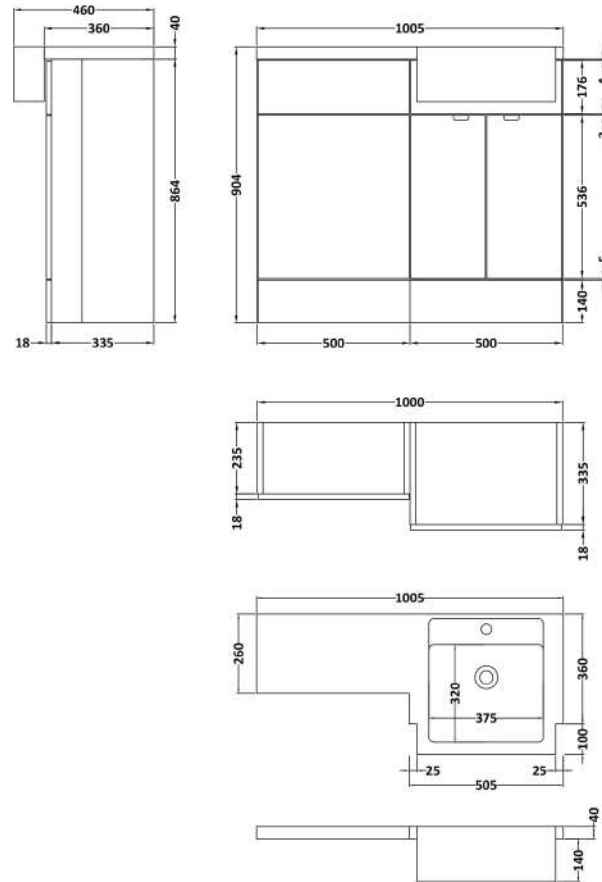

Sales Code: CBI349

Description: 1000 Square Semi Rec Vanity & Wc Unit Rh

Packaging Details

Barcode: 5056211890201

Sales Code: OFF305

Description: 500 Vanity Unit Compact

Product Dimensions

Height (mm):	864
Width (mm):	500
Depth (mm):	235
Nett Weight (kg):	15

Packaging Dimensions

Height (mm):	290
Width (mm):	525
Depth (mm):	900
Gross Weight (kg):	15.5

Packaging Data

Box Colour:	Brown Cardboard Box
Box Qty:	1
Label Size:	50 x 100
Label Colour:	White Label
Label Qty:	2

Outer Box Dimensions (If Applicable)

Height (mm):	
Width (mm):	
Depth (mm):	
Gross Weight (kg):	
Barcode:	5055275897515

Product Details

Country of Origin:	United Kingdom
Fitting Instruction:	No
CE & UKCA:	
FSC Certified Materials:	Yes
Colour:	Natural Oak
Construction Method:	Cam & Wood Dowel
Construction Type:	Rigid
Cabinet Finish:	MFC Textured Woodgrain
Fascia Finish:	MFC Textured Woodgrain
Cabinet Thickness (mm):	18
Fascia Thickness (mm):	18
Drawer Included:	No
Drawer Type:	Not Applicable
No of Shelves:	1
Hinge Type:	95 Degree Clip-On Soft Close
Hinge Included:	Yes
Adjustable Legs:	No, Not Required
Fixings Included:	Yes
Handle Style:	Contemporary
Waste Shroud:	No
Handle Included:	Yes
Handle Type:	Wrapover

Sales Code: OFF345

Description: 500 W.C. Unit Compact

Product Dimensions

Height (mm):	864
Width (mm):	500
Depth (mm):	235
Nett Weight (kg):	11.5

Packaging Dimensions

Height (mm):	290
Width (mm):	525
Depth (mm):	900
Gross Weight (kg):	12