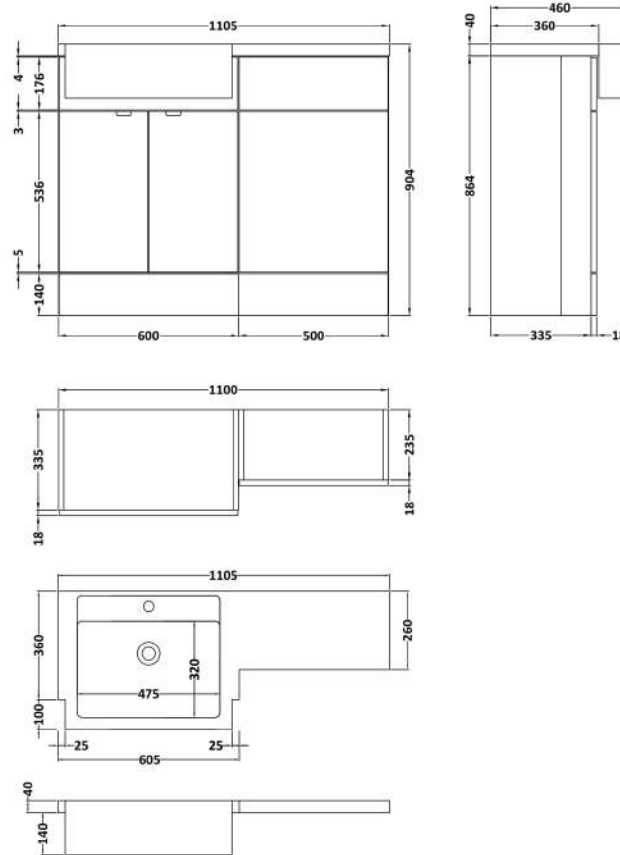

Sales Code: CBI350

Description: 1100 Square Semi Rec Vanity & Wc Unit Lh

Packaging Details

Barcode: 5056211890218