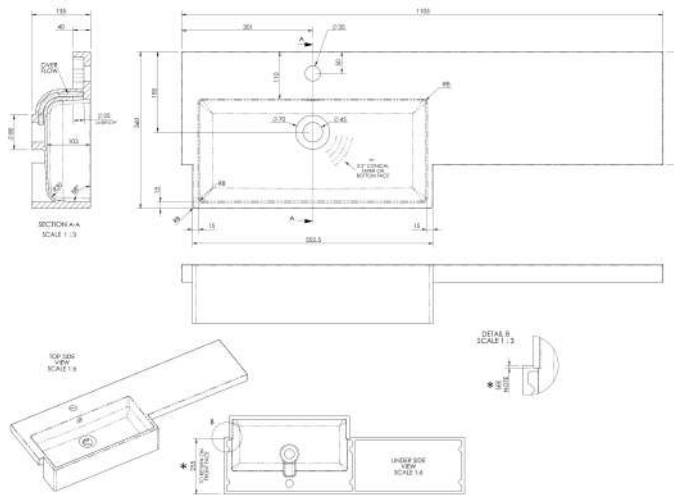

Sales Code: PMB613L

Description: 1100 Square S/Recess Polymarble Basin Lh

Product Dimensions

Height (mm):	135
Width (mm):	1103
Depth (mm):	355
Nett Weight (kg):	16

Packaging Dimensions

Height (mm):	190
Width (mm):	420
Depth (mm):	1160
Gross Weight (kg):	16

Packaging Data

Box Colour:	Brown Cardboard Box - Printed
Box Qty:	1
Label Size:	100 x 50
Label Colour:	White Label
Label Qty:	2

Outer Box Dimensions (If Applicable)

Height (mm):	
Width (mm):	
Depth (mm):	
Gross Weight (kg):	
Barcode:	5056211879022

Product Details

Country of Origin:	China
Fitting Instruction:	No
Certification: CE & UKCA:	No
WRAS:	N/A
WRAS No:	N/A
Product Material:	Polymarble
Fixing Supplied:	No

Pans/Bidets: Trap Style: Not Applicable   Includes Seat: Not Applicable

Seats: Seat Type: Not Applicable   Material: Not Applicable
Function: Not Applicable   Hinge Type: Not Applicable
Hinge Material: Not Applicable

Cisterns: Operating Type: Not Applicable   Fittings: Not Applicable
Lever Type: Not Applicable

Basins: Tap Hole: One Taphole   Chain Stay Hole: No
Template: Not Required   Waste Type Req: Slotted
Overflow Inc: Yes   Overflow Cover: Yes
Inner Bowl Depth (mm): 103mm