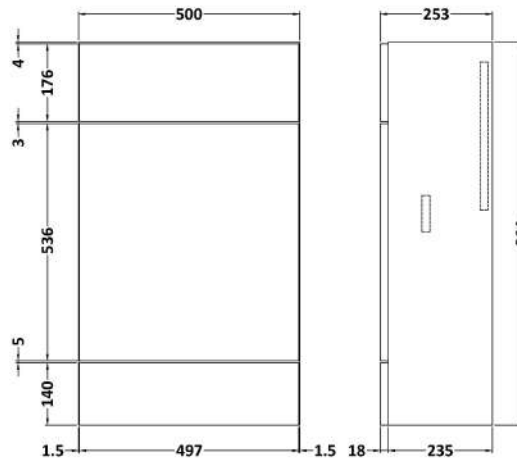

### Product Dimensions

Height (mm):	864
Width (mm):	600
Depth (mm):	235
Nett Weight (kg):	17

### Packaging Dimensions

Height (mm):	290
Width (mm):	625
Depth (mm):	900
Gross Weight (kg):	17.5

### Outer Box Dimensions (If Applicable)

Height (mm):	
Width (mm):	
Depth (mm):	
Gross Weight (kg):	
Barcode:	5055275897522

### Product Dimensions

Height (mm):	864
Width (mm):	500
Depth (mm):	235
Nett Weight (kg):	11.5