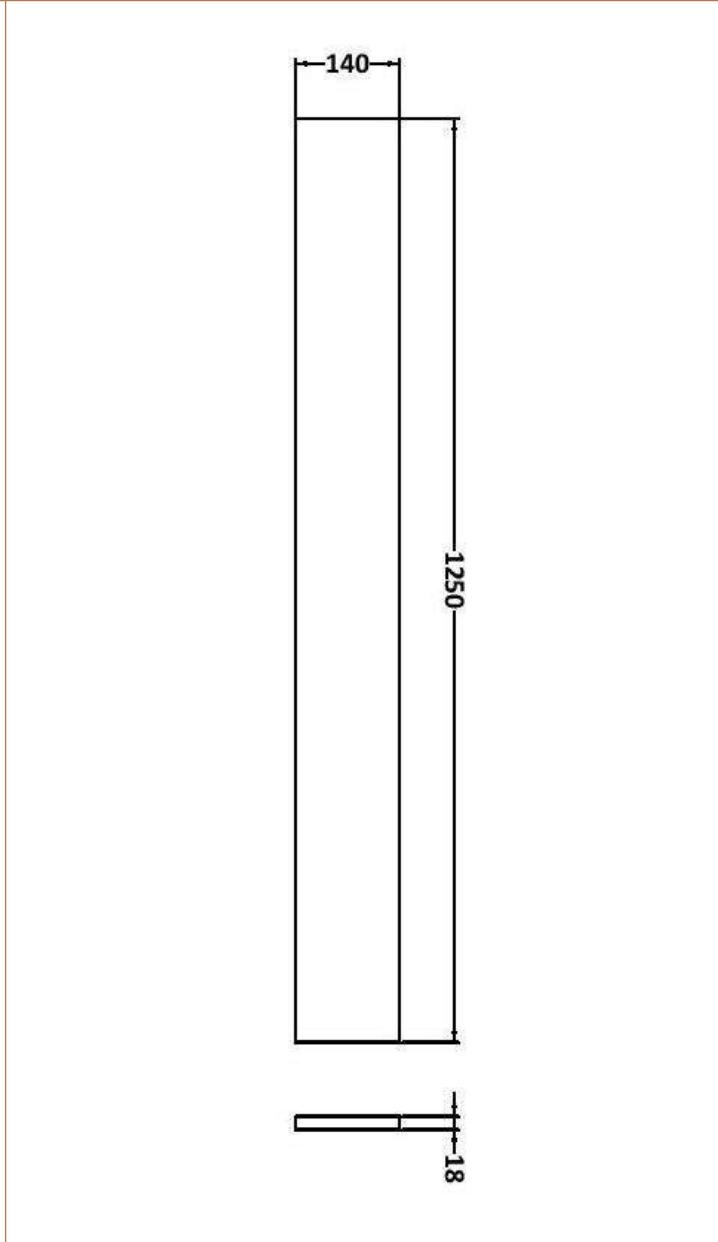

### Product Dimensions

Height (mm):	864
Width (mm):	600
Depth (mm):	235
Nett Weight (kg):	17

### Outer Box Dimensions (If Applicable)

Height (mm):	
Width (mm):	
Depth (mm):	
Gross Weight (kg):	
Barcode:	5055275897522

### Outer Box Dimensions (If Applicable)

Height (mm):	
Width (mm):	
Depth (mm):	
Gross Weight (kg):	
Barcode:	5055275897461

Description: 1.25M Continuous Plinth

**Product Dimensions**

Height (mm):	18
Width (mm):	1250
Depth (mm):	145
Nett Weight (kg):	2

**Packaging Dimensions**

Height (mm):	20
Width (mm):	150
Depth (mm):	1260
Gross Weight (kg):	2