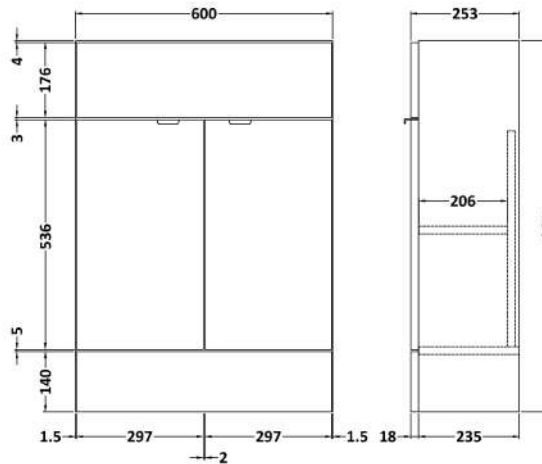

### Product Dimensions

Height (mm):	864
Width (mm):	600
Depth (mm):	235
Nett Weight (kg):	17

### Packaging Dimensions

Height (mm):	290
Width (mm):	625
Depth (mm):	900
Gross Weight (kg):	17.5

### Product Dimensions

Height (mm):	864
Width (mm):	500
Depth (mm):	235
Nett Weight (kg):	11.5

### Packaging Dimensions

Height (mm):	290
Width (mm):	525
Depth (mm):	900
Gross Weight (kg):	12