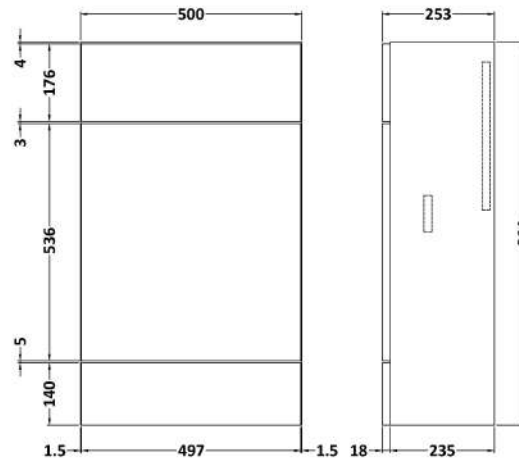

Packaging Dimensions

Height (mm):	290
Width (mm):	625
Depth (mm):	900
Gross Weight (kg):	17.5

Packaging Data

Box Colour:	Brown Cardboard Box
Box Qty:	1
Label Size:	50 x 100
Label Colour:	White Label
Label Qty:	2

Outer Box Dimensions (If Applicable)

Height (mm):	
Width (mm):	
Depth (mm):	
Gross Weight (kg):	
Barcode:	5055275897522

Product Details

Country of Origin:	United Kingdom
Fitting Instruction:	No
CE & UKCA:	
FSC Certified Materials:	Yes
Colour:	Natural Oak
Construction Method:	Cam & Wood Dowel
Construction Type:	Rigid
Cabinet Finish:	MFC Textured Woodgrain
Fascia Finish:	MFC Textured Woodgrain
Cabinet Thickness (mm):	18
Fascia Thickness (mm):	18
Drawer Included:	No
Drawer Type:	Not Applicable
No of Shelves:	1
Hinge Type:	95 Degree Clip-On Soft Close
Hinge Included:	Yes
Adjustable Legs:	No, Not Required
Fixings Included:	Yes
Handle Style:	Contemporary
Waste Shroud:	No
Handle Included:	Yes
Handle Type:	Wrapover

Sales Code: OFF345

Description: 500 W.C. Unit Compact

Product Dimensions

Height (mm):	864
Width (mm):	500
Depth (mm):	235
Nett Weight (kg):	11.5

Packaging Dimensions

Height (mm):	290
Width (mm):	525
Depth (mm):	900
Gross Weight (kg):	12

Packaging Data

Box Colour:	Brown Cardboard Box
Box Qty:	1
Label Size:	50 x 100
Label Colour:	White Label
Label Qty:	2

Outer Box Dimensions (If Applicable)

Height (mm):	
Width (mm):	
Depth (mm):	
Gross Weight (kg):	
Barcode:	5055275897461