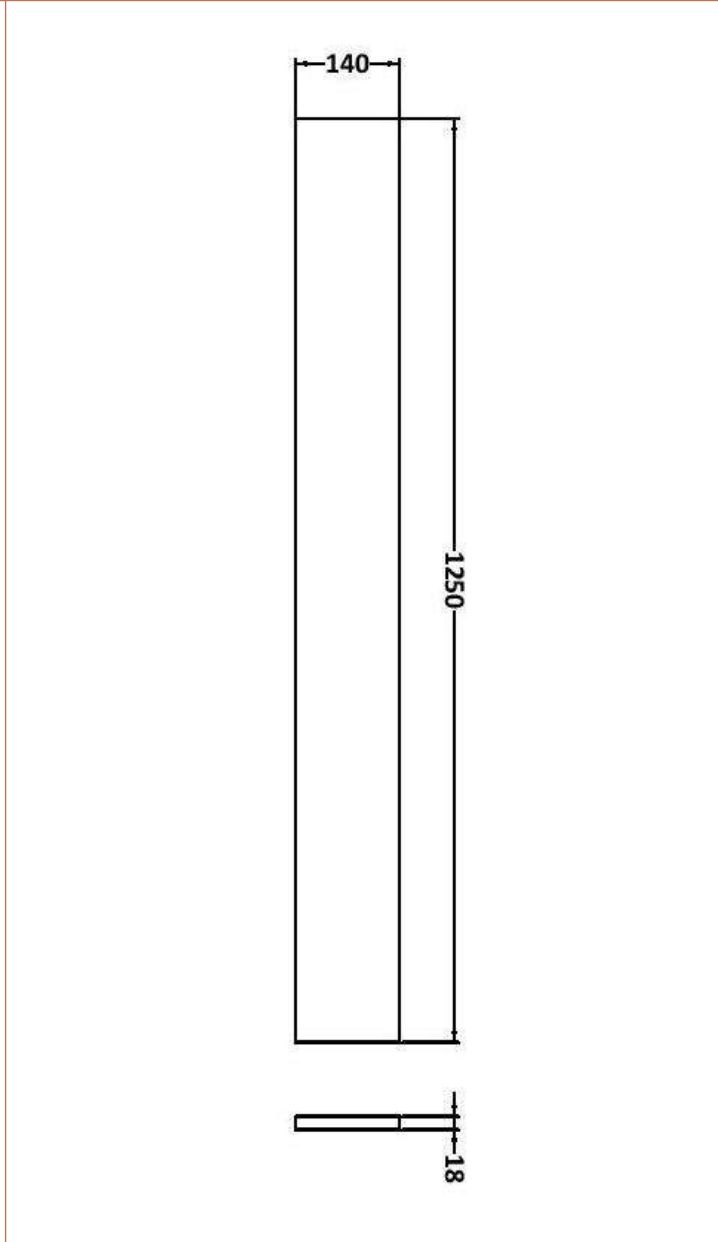

Sales Code: OFF345

Description: 500 W.C. Unit Compact

Product Dimensions

Height (mm):	864
Width (mm):	500
Depth (mm):	235
Nett Weight (kg):	11.5

Packaging Dimensions

Height (mm):	290
Width (mm):	525
Depth (mm):	900
Gross Weight (kg):	12

Sales Code: PMB613R

Description: 1100 Square S/Recess Polymarble Basin Rh

Product Dimensions

Height (mm):	135
Width (mm):	1103
Depth (mm):	355
Nett Weight (kg):	16

Packaging Dimensions

Height (mm):	190
Width (mm):	420
Depth (mm):	1160
Gross Weight (kg):	16

Basins: Tap Hole: One Taphole Chain Stay Hole: No
Template: Not Required Waste Type Req: Slotted
Overflow Inc: Yes Overflow Cover: Yes
Inner Bowl Depth (mm): 103mm

Sales Code: OFF391

Description: 1.25M Continuous Plinth

Product Dimensions

Height (mm):	18
Width (mm):	1250
Depth (mm):	145
Nett Weight (kg):	2

Packaging Dimensions

Height (mm):	20
Width (mm):	150
Depth (mm):	1260
Gross Weight (kg):	2

Packaging Data

Box Colour:	Brown Cardboard Box
Box Qty:	1
Label Size:	50 x 100
Label Colour:	White Label
Label Qty:	2