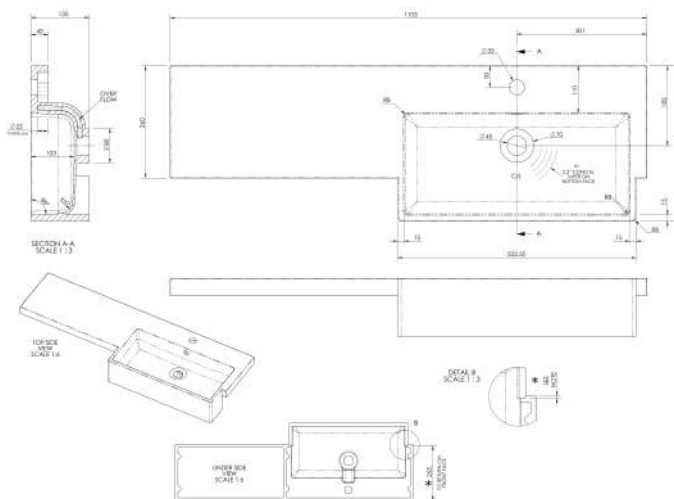

Packaging Dimensions

Height (mm):	290
Width (mm):	625
Depth (mm):	900
Gross Weight (kg):	17.5

Packaging Data

Box Colour:	Brown Cardboard Box
Box Qty:	1
Label Size:	50 x 100
Label Colour:	White Label
Label Qty:	2

Sales Code: OFF345

Description: 500 W.C. Unit Compact

Product Dimensions

Height (mm):	864
Width (mm):	500
Depth (mm):	235
Nett Weight (kg):	11.5

Packaging Dimensions

Height (mm):	290
Width (mm):	525
Depth (mm):	900
Gross Weight (kg):	12

Packaging Data

Box Colour:	Brown Cardboard Box
Box Qty:	1
Label Size:	50 x 100
Label Colour:	White Label
Label Qty:	2

Outer Box Dimensions (If Applicable)

Height (mm):	
Width (mm):	
Depth (mm):	
Gross Weight (kg):	
Barcode:	5055275897461

Sales Code: PMB613R

Description: 1100 Square S/Recess Polymarble Basin Rh

Product Dimensions

Height (mm):	135
Width (mm):	1103
Depth (mm):	355
Nett Weight (kg):	16

Packaging Dimensions

Height (mm):	190
Width (mm):	420
Depth (mm):	1160
Gross Weight (kg):	16