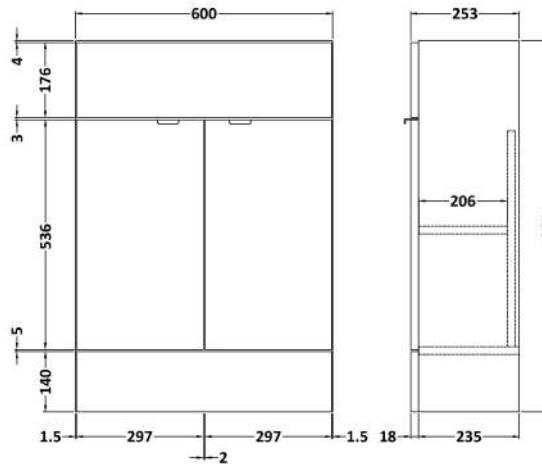

Sales Code: CBI351

Description: 1100 Square Semi Rec Vanity & Wc Unit Rh

Packaging Details

Barcode: 5056211890225

Sales Code: OFF307

Description: 600 Vanity Unit Compact

Product Dimensions

Height (mm):	864
Width (mm):	600
Depth (mm):	235
Nett Weight (kg):	17

Packaging Dimensions

Height (mm):	290
Width (mm):	625
Depth (mm):	900
Gross Weight (kg):	17.5

Packaging Data

Box Colour:	Brown Cardboard Box
Box Qty:	1
Label Size:	50 x 100
Label Colour:	White Label
Label Qty:	2

Sales Code: OFF345

Description: 500 W.C. Unit Compact

Product Dimensions

Height (mm):	864
Width (mm):	500
Depth (mm):	235
Nett Weight (kg):	11.5

Packaging Dimensions

Height (mm):	290
Width (mm):	525
Depth (mm):	900
Gross Weight (kg):	12

Sales Code: PMB613R

Description: 1100 Square S/Recess Polymarble Basin Rh

Product Dimensions

Height (mm):	135
Width (mm):	1103
Depth (mm):	355
Nett Weight (kg):	16

Packaging Dimensions

Height (mm):	190
Width (mm):	420
Depth (mm):	1160
Gross Weight (kg):	16