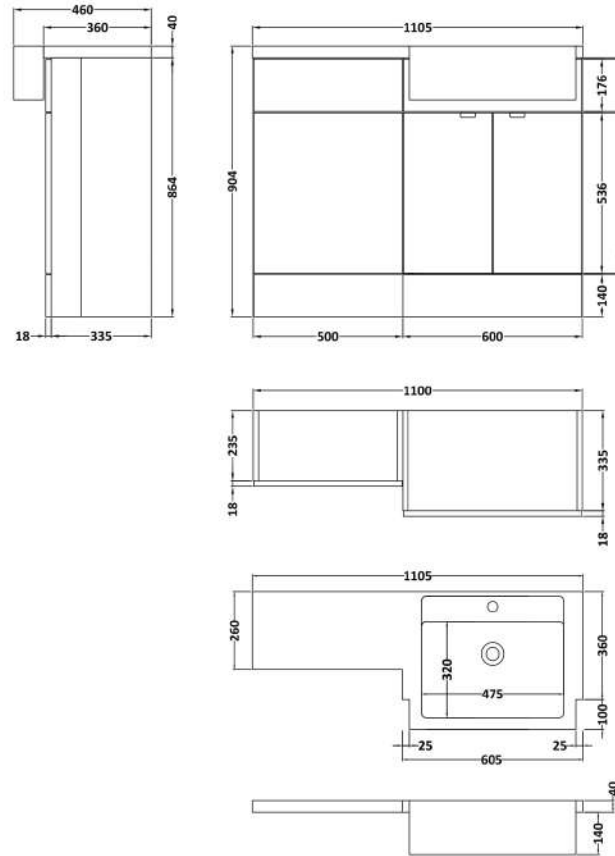

Sales Code: CBI351

Description: 1100 Square Semi Rec Vanity & Wc Unit Rh

Packaging Details

Barcode: 5056211890225

Sales Code: OFF307

Description: 600 Vanity Unit Compact

Product Dimensions

Height (mm):	864
Width (mm):	600
Depth (mm):	235
Nett Weight (kg):	17

Packaging Dimensions

Height (mm):	290
Width (mm):	625
Depth (mm):	900
Gross Weight (kg):	17.5

Packaging Data

Box Colour:	Brown Cardboard Box
Box Qty:	1
Label Size:	50 x 100
Label Colour:	White Label
Label Qty:	2

Sales Code: OFF345

Description: 500 W.C. Unit Compact

Product Dimensions

Height (mm):	864
Width (mm):	500
Depth (mm):	235
Nett Weight (kg):	11.5

Packaging Dimensions

Height (mm):	290
Width (mm):	525
Depth (mm):	900
Gross Weight (kg):	12

Sales Code: PMB613R

Description: 1100 Square S/Recess Polymarble Basin Rh

Product Dimensions

Height (mm):	135
Width (mm):	1103
Depth (mm):	355
Nett Weight (kg):	16

Packaging Dimensions

Height (mm):	190
Width (mm):	420
Depth (mm):	1160
Gross Weight (kg):	16