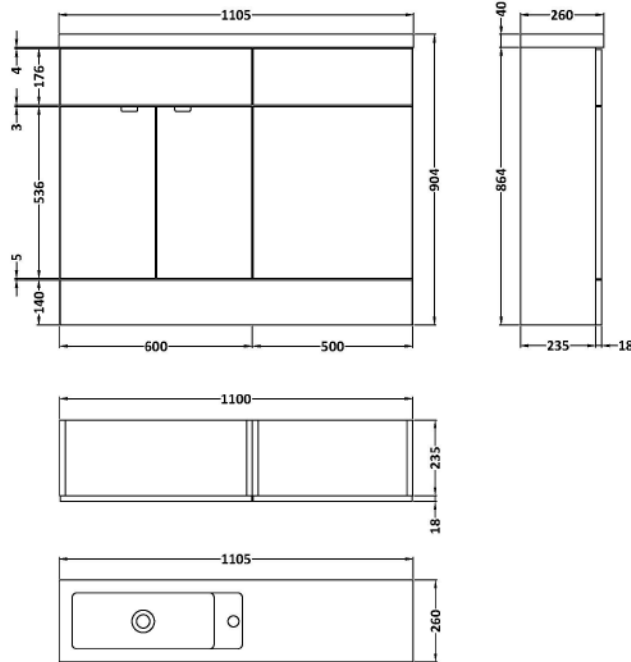

Sales Code: CBI401

Description: 1100mm Combination - Compact

Packaging Details

Barcode: 5056211850045

Sales Code: OFG407

Description: 600 Vanity Unit (255mm Deep)

Product Dimensions

Height (mm):	864
Width (mm):	600
Depth (mm):	255
Nett Weight (kg):	17

Packaging Dimensions

Height (mm):	900
Width (mm):	625
Depth (mm):	290
Gross Weight (kg):	17.5

Packaging Data

Box Colour:	Brown Cardboard Box
Box Qty:	1
Label Size:	100 x 50
Label Colour:	White Label
Label Qty:	2

Sales Code: OFG445

Description: 500 Wc Unit (255mm Deep)

Product Dimensions

Height (mm):	864
Width (mm):	500
Depth (mm):	255
Nett Weight (kg):	11.5

Packaging Dimensions

Height (mm):	900
Width (mm):	525
Depth (mm):	290
Gross Weight (kg):	12

Sales Code: PMB403

Description: 1100 Straight Polymarble Basin

Product Dimensions

Height (mm):	135
Width (mm):	1103
Depth (mm):	255
Nett Weight (kg):	13

Packaging Dimensions

Height (mm):	190
Width (mm):	320
Depth (mm):	1160
Gross Weight (kg):	13