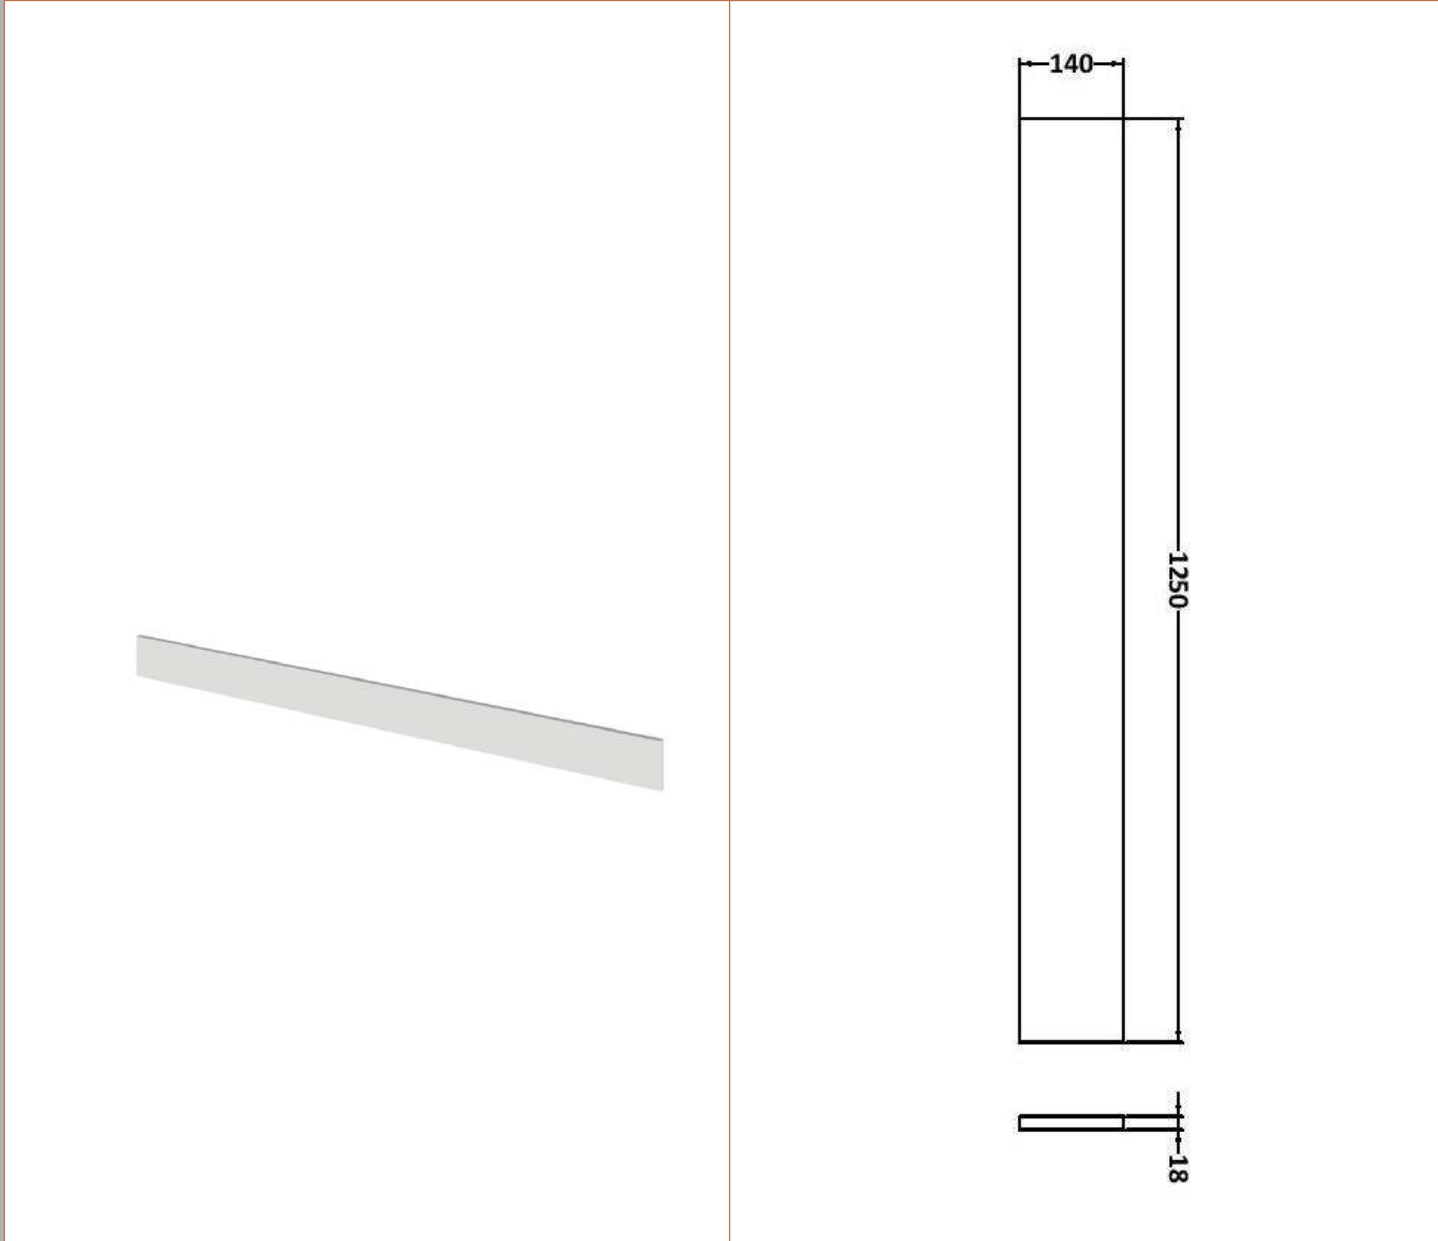

Sales Code: OFG445

Description: 500 Wc Unit (255mm Deep)

Product Dimensions

Height (mm):	864
Width (mm):	500
Depth (mm):	255
Nett Weight (kg):	11.5

Packaging Dimensions

Height (mm):	900
Width (mm):	525
Depth (mm):	290
Gross Weight (kg):	12

Packaging Data

Box Colour:	Brown Cardboard Box
Box Qty:	1
Label Size:	100 x 50
Label Colour:	White Label
Label Qty:	2

Outer Box Dimensions (If Applicable)

Height (mm):	
Width (mm):	
Depth (mm):	
Gross Weight (kg):	
Barcode:	5056211849407

Sales Code: OFG491

Description: 1.25M Continuous Plinth (1250X140x18mm)

Product Dimensions

Height (mm):	1250
Width (mm):	145
Depth (mm):	18
Nett Weight (kg):	2

Packaging Dimensions

Height (mm):	20
Width (mm):	150
Depth (mm):	1260
Gross Weight (kg):	2

Sales Code: PMB403

Description: 1100 Straight Polymarble Basin

Product Dimensions

Height (mm):	135
Width (mm):	1103
Depth (mm):	255
Nett Weight (kg):	13

Packaging Dimensions

Height (mm):	190
Width (mm):	320
Depth (mm):	1160
Gross Weight (kg):	13