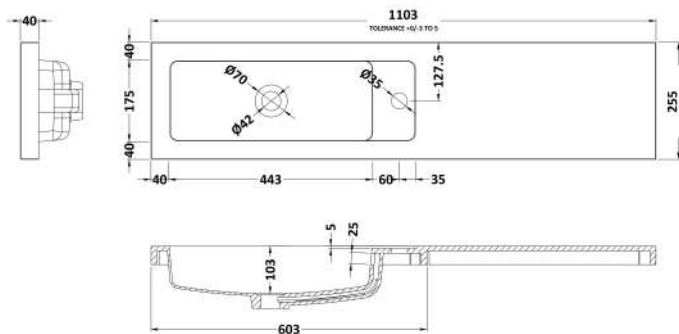

Sales Code: OFG445

Description: 500 Wc Unit (255mm Deep)

Product Dimensions

Height (mm):	864
Width (mm):	500
Depth (mm):	255
Nett Weight (kg):	11.5

Packaging Dimensions

Height (mm):	900
Width (mm):	525
Depth (mm):	290
Gross Weight (kg):	12

Sales Code: OFG491

Description: 1.25M Continuous Plinth (1250X140x18mm)

Product Dimensions

Height (mm):	1250
Width (mm):	145
Depth (mm):	18
Nett Weight (kg):	2

Packaging Dimensions

Height (mm):	20
Width (mm):	150
Depth (mm):	1260
Gross Weight (kg):	2

Packaging Data

Box Colour:	Brown Cardboard Box
Box Qty:	1
Label Size:	100 x 50
Label Colour:	White Label
Label Qty:	2

Outer Box Dimensions (If Applicable)

Height (mm):	
Width (mm):	
Depth (mm):	
Gross Weight (kg):	
Barcode:	5056211850007

Sales Code: PMB403

Description: 1100 Straight Polymarble Basin

Product Dimensions

Height (mm):	135
Width (mm):	1103
Depth (mm):	255
Nett Weight (kg):	13

Packaging Dimensions

Height (mm):	190
Width (mm):	320
Depth (mm):	1160
Gross Weight (kg):	13