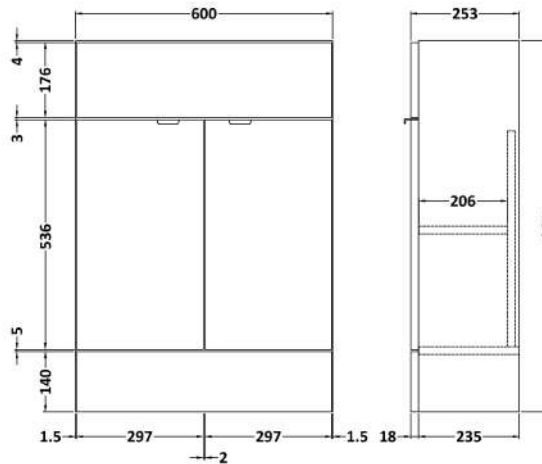

Sales Code: CBI401

Description: 1100mm Combination - Compact

Packaging Details

Barcode: 5056211850045

Sales Code: OFG407

Description: 600 Vanity Unit (255mm Deep)

Product Dimensions

Height (mm):	864
Width (mm):	600
Depth (mm):	255
Nett Weight (kg):	17

Packaging Dimensions

Height (mm):	900
Width (mm):	625
Depth (mm):	290
Gross Weight (kg):	17.5

Packaging Data

Box Colour:	Brown Cardboard Box
Box Qty:	1
Label Size:	100 x 50
Label Colour:	White Label
Label Qty:	2

Sales Code: OFG445

Description: 500 Wc Unit (255mm Deep)

Product Dimensions

Height (mm):	864
Width (mm):	500
Depth (mm):	255
Nett Weight (kg):	11.5

Packaging Dimensions

Height (mm):	900
Width (mm):	525
Depth (mm):	290
Gross Weight (kg):	12

Sales Code: PMB403

Description: 1100 Straight Polymarble Basin

Product Dimensions

Height (mm):	135
Width (mm):	1103
Depth (mm):	255
Nett Weight (kg):	13

Packaging Dimensions

Height (mm):	190
Width (mm):	320
Depth (mm):	1160
Gross Weight (kg):	13