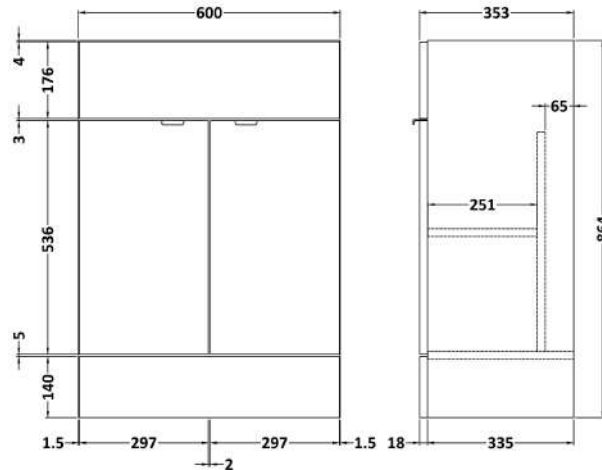

Sales Code: CBI402

Description: 1100mm Combination - Fd - Lh

Packaging Details

Barcode: 5056211850052

Sales Code: OFG408

Description: 600 Vanity Unit (355mm Deep)

Product Dimensions

Height (mm):	864
Width (mm):	600
Depth (mm):	355
Nett Weight (kg):	20.5

Packaging Dimensions

Height (mm):	900
Width (mm):	625
Depth (mm):	375
Gross Weight (kg):	21

Packaging Data

Box Colour:	Brown Cardboard Box
Box Qty:	1
Label Size:	100 x 50
Label Colour:	White Label
Label Qty:	2

Sales Code: OFG445

Description: 500 Wc Unit (255mm Deep)

Product Dimensions

Height (mm):	864
Width (mm):	500
Depth (mm):	255
Nett Weight (kg):	11.5

Packaging Dimensions

Height (mm):	900
Width (mm):	525
Depth (mm):	290
Gross Weight (kg):	12

Sales Code: PMB413L

Description: 1100 L Shaped Polymarble Basin Lh

Product Dimensions

Height (mm):	135
Width (mm):	1103
Depth (mm):	355
Nett Weight (kg):	16

Packaging Dimensions

Height (mm):	190
Width (mm):	420
Depth (mm):	1160
Gross Weight (kg):	16