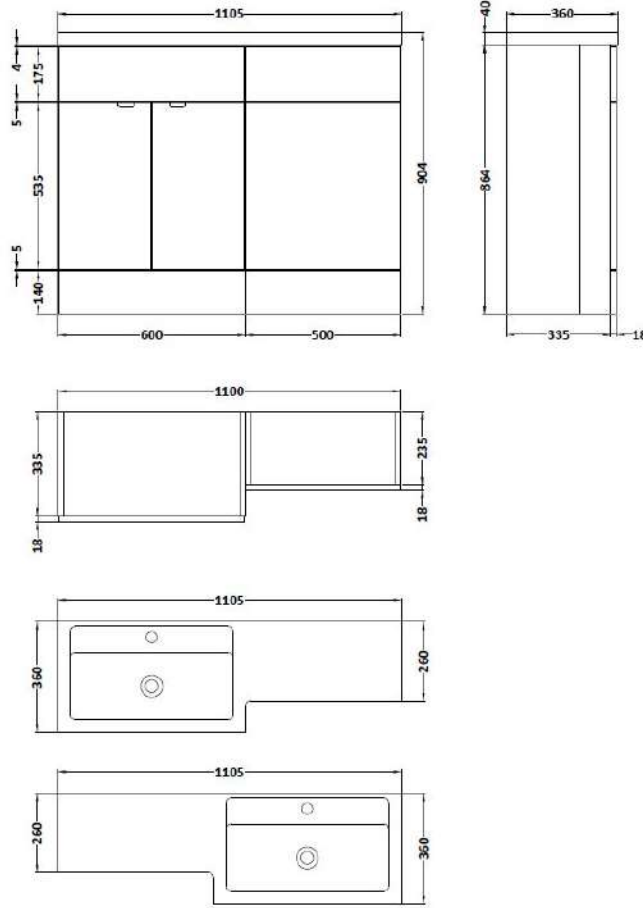

Sales Code: CBI402

Description: 1100mm Combination - Fd - Lh

Packaging Details

Barcode: 5056211850052

Sales Code: OFG408

Description: 600 Vanity Unit (355mm Deep)

Product Dimensions

Height (mm):	864
Width (mm):	600
Depth (mm):	355
Nett Weight (kg):	20.5

Packaging Dimensions

Height (mm):	900
Width (mm):	625
Depth (mm):	375
Gross Weight (kg):	21

Packaging Data

Box Colour:	Brown Cardboard Box
Box Qty:	1
Label Size:	100 x 50
Label Colour:	White Label
Label Qty:	2

Sales Code: OFG445

Description: 500 Wc Unit (255mm Deep)

Product Dimensions

Height (mm):	864
Width (mm):	500
Depth (mm):	255
Nett Weight (kg):	11.5

Packaging Dimensions

Height (mm):	900
Width (mm):	525
Depth (mm):	290
Gross Weight (kg):	12

Sales Code: PMB413L

Description: 1100 L Shaped Polymarble Basin Lh

Product Dimensions

Height (mm):	135
Width (mm):	1103
Depth (mm):	355
Nett Weight (kg):	16

Packaging Dimensions

Height (mm):	190
Width (mm):	420
Depth (mm):	1160
Gross Weight (kg):	16