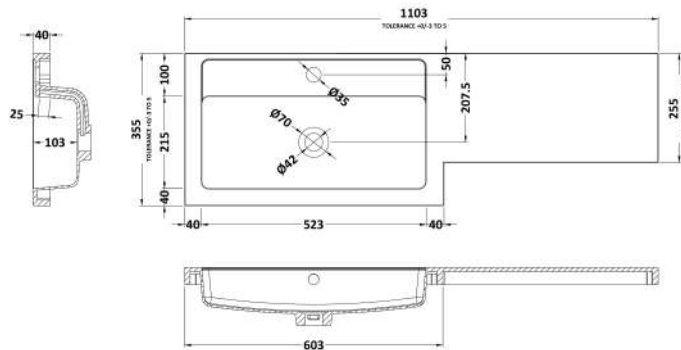

Packaging Dimensions

Height (mm):	900
Width (mm):	625
Depth (mm):	375
Gross Weight (kg):	21

Packaging Data

Box Colour:	Brown Cardboard Box
Box Qty:	1
Label Size:	100 x 50
Label Colour:	White Label
Label Qty:	2

Sales Code: OFG445

Description: 500 Wc Unit (255mm Deep)

Product Dimensions

Height (mm):	864
Width (mm):	500
Depth (mm):	255
Nett Weight (kg):	11.5

Packaging Dimensions

Height (mm):	900
Width (mm):	525
Depth (mm):	290
Gross Weight (kg):	12

Packaging Data

Box Colour:	Brown Cardboard Box
Box Qty:	1
Label Size:	100 x 50
Label Colour:	White Label
Label Qty:	2

Outer Box Dimensions (If Applicable)

Height (mm):	
Width (mm):	
Depth (mm):	
Gross Weight (kg):	
Barcode:	5056211849407

Sales Code: PMB413L

Description: 1100 L Shaped Polymarble Basin Lh

Product Dimensions

Height (mm):	135
Width (mm):	1103
Depth (mm):	355
Nett Weight (kg):	16

Packaging Dimensions

Height (mm):	190
Width (mm):	420
Depth (mm):	1160
Gross Weight (kg):	16