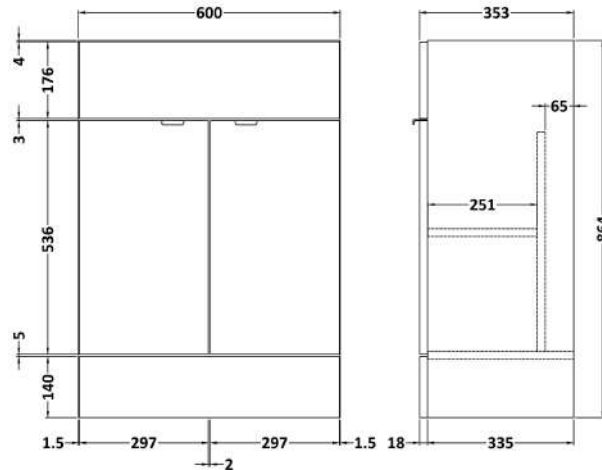

Sales Code: CBI403

Description: 1100mm Combination - Fd - Rh

Packaging Details

Barcode: 5056211850069

Sales Code: OFG408

Description: 600 Vanity Unit (355mm Deep)

Product Dimensions

Height (mm):	864
Width (mm):	600
Depth (mm):	355
Nett Weight (kg):	20.5

Packaging Dimensions

Height (mm):	900
Width (mm):	625
Depth (mm):	375
Gross Weight (kg):	21

Packaging Data

Box Colour:	Brown Cardboard Box
Box Qty:	1
Label Size:	100 x 50
Label Colour:	White Label
Label Qty:	2

Sales Code: OFG445

Description: 500 Wc Unit (255mm Deep)

Product Dimensions

Height (mm):	864
Width (mm):	500
Depth (mm):	255
Nett Weight (kg):	11.5

Packaging Dimensions

Height (mm):	900
Width (mm):	525
Depth (mm):	290
Gross Weight (kg):	12

Sales Code: PMB413R

Description: 1100 L Shaped Polymarble Basin Rh

Product Dimensions

Height (mm):	135
Width (mm):	1103
Depth (mm):	355
Nett Weight (kg):	16

Packaging Dimensions

Height (mm):	190
Width (mm):	420
Depth (mm):	1160
Gross Weight (kg):	16