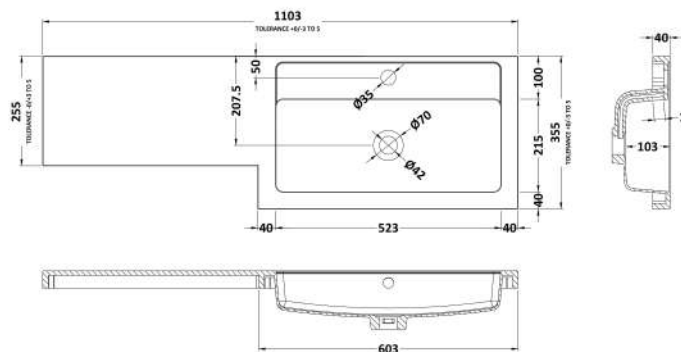

Packaging Dimensions

Height (mm):	900
Width (mm):	625
Depth (mm):	375
Gross Weight (kg):	21

Packaging Data

Box Colour:	Brown Cardboard Box
Box Qty:	1
Label Size:	100 x 50
Label Colour:	White Label
Label Qty:	2

Sales Code: OFG445

Description: 500 Wc Unit (255mm Deep)

Product Dimensions

Height (mm):	864
Width (mm):	500
Depth (mm):	255
Nett Weight (kg):	11.5

Packaging Dimensions

Height (mm):	900
Width (mm):	525
Depth (mm):	290
Gross Weight (kg):	12

Packaging Data

Box Colour:	Brown Cardboard Box
Box Qty:	1
Label Size:	100 x 50
Label Colour:	White Label
Label Qty:	2

Outer Box Dimensions (If Applicable)

Height (mm):	
Width (mm):	
Depth (mm):	
Gross Weight (kg):	
Barcode:	5056211849407

Sales Code: PMB413R

Description: 1100 L Shaped Polymarble Basin Rh

Product Dimensions

Height (mm):	135
Width (mm):	1103
Depth (mm):	355
Nett Weight (kg):	16

Packaging Dimensions

Height (mm):	190
Width (mm):	420
Depth (mm):	1160
Gross Weight (kg):	16