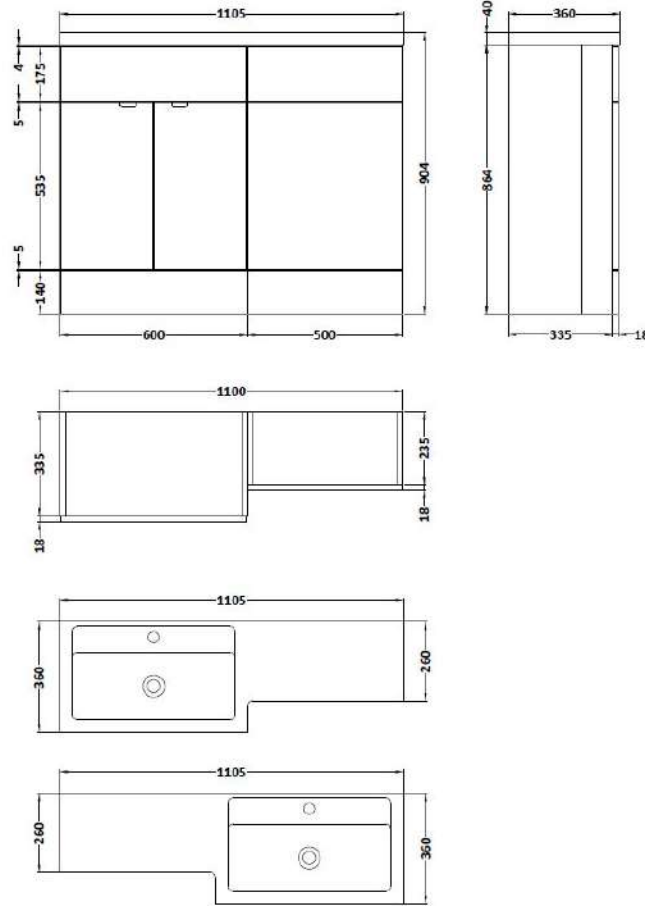

Sales Code: CBI403

Description: 1100mm Combination - Fd - Rh

Packaging Details

Barcode: 5056211850069

Sales Code: OFG408

Description: 600 Vanity Unit (355mm Deep)

Product Dimensions

Height (mm):	864
Width (mm):	600
Depth (mm):	355
Nett Weight (kg):	20.5

Packaging Dimensions

Height (mm):	900
Width (mm):	625
Depth (mm):	375
Gross Weight (kg):	21

Packaging Data

Box Colour:	Brown Cardboard Box
Box Qty:	1
Label Size:	100 x 50
Label Colour:	White Label
Label Qty:	2

Sales Code: OFG445

Description: 500 Wc Unit (255mm Deep)

Product Dimensions

Height (mm):	864
Width (mm):	500
Depth (mm):	255
Nett Weight (kg):	11.5

Packaging Dimensions

Height (mm):	900
Width (mm):	525
Depth (mm):	290
Gross Weight (kg):	12

Sales Code: PMB413R

Description: 1100 L Shaped Polymarble Basin Rh

Product Dimensions

Height (mm):	135
Width (mm):	1103
Depth (mm):	355
Nett Weight (kg):	16

Packaging Dimensions

Height (mm):	190
Width (mm):	420
Depth (mm):	1160
Gross Weight (kg):	16