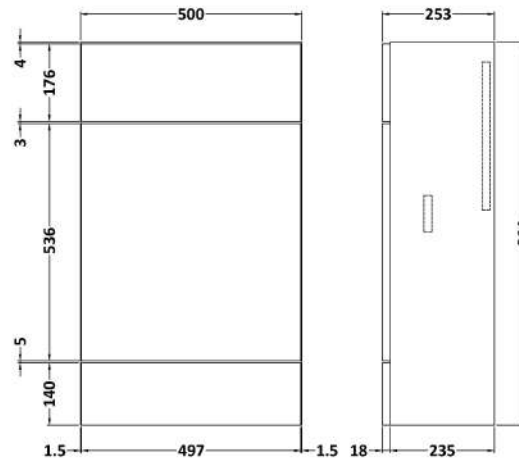

Sales Code: CBI404A

Description: 500 Wc Unit (255mm Deep)

Packaging Details

Barcode: 5056462603193

Sales Code: OFG441

Description: 500 Wc Unit Top 505X260

Product Dimensions

Height (mm):	18
Width (mm):	505
Depth (mm):	260
Nett Weight (kg):	2

Packaging Dimensions

Height (mm):	25
Width (mm):	525
Depth (mm):	280
Gross Weight (kg):	2

Packaging Data

Box Colour:	Brown Cardboard Box
Box Qty:	1
Label Size:	50 x 100
Label Colour:	White Label
Label Qty:	2

Sales Code: OFG445

Description: 500 Wc Unit (255mm Deep)

Product Dimensions

Height (mm):	864
Width (mm):	500
Depth (mm):	255
Nett Weight (kg):	11.5

Packaging Dimensions

Height (mm):	900
Width (mm):	525
Depth (mm):	290
Gross Weight (kg):	12

Packaging Data

Box Colour:	Brown Cardboard Box
Box Qty:	1
Label Size:	100 x 50
Label Colour:	White Label
Label Qty:	2

Outer Box Dimensions (If Applicable)

Height (mm):	
Width (mm):	
Depth (mm):	
Gross Weight (kg):	
Barcode:	5056211849407