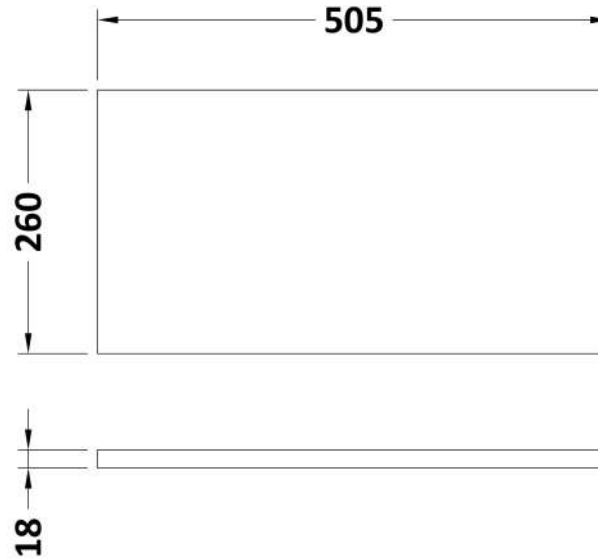

Sales Code: CBI404A

Description: 500 Wc Unit (255mm Deep)

Packaging Details

Barcode: 5056462603193

Sales Code: OFG441

Description: 500 Wc Unit Top 505X260

Product Dimensions

Height (mm):	18
Width (mm):	505
Depth (mm):	260
Nett Weight (kg):	2

Packaging Dimensions

Height (mm):	25
Width (mm):	525
Depth (mm):	280
Gross Weight (kg):	2

Packaging Data

Box Colour:	Brown Cardboard Box
Box Qty:	1
Label Size:	50 x 100
Label Colour:	White Label
Label Qty:	2

Sales Code: OFG445

Description: 500 Wc Unit (255mm Deep)

Product Dimensions

Height (mm):	864
Width (mm):	500
Depth (mm):	255
Nett Weight (kg):	11.5

Packaging Dimensions

Height (mm):	900
Width (mm):	525
Depth (mm):	290
Gross Weight (kg):	12

Packaging Data

Box Colour:	Brown Cardboard Box
Box Qty:	1
Label Size:	100 x 50
Label Colour:	White Label
Label Qty:	2

Outer Box Dimensions (If Applicable)

Height (mm):	
Width (mm):	
Depth (mm):	
Gross Weight (kg):	
Barcode:	5056211849407