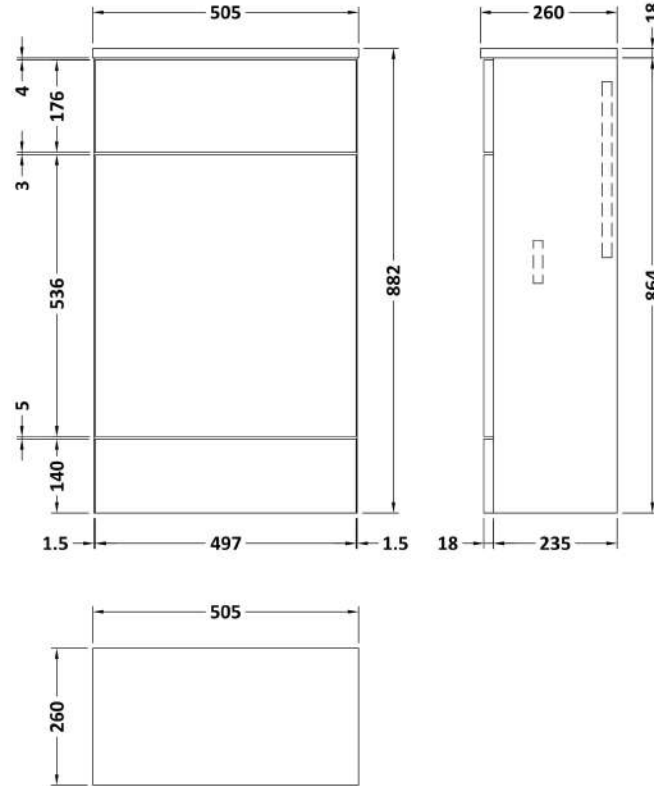

Sales Code: CBI404A

Description: 500 Wc Unit (255mm Deep)

Packaging Details

Barcode: 5056462603193

Sales Code: OFG441

Description: 500 Wc Unit Top 505X260

Product Dimensions

Height (mm):	18
Width (mm):	505
Depth (mm):	260
Nett Weight (kg):	2

Packaging Dimensions

Height (mm):	25
Width (mm):	525
Depth (mm):	280
Gross Weight (kg):	2

Packaging Data

Box Colour:	Brown Cardboard Box
Box Qty:	1
Label Size:	50 x 100
Label Colour:	White Label
Label Qty:	2

Sales Code: OFG445

Description: 500 Wc Unit (255mm Deep)

Product Dimensions

Height (mm):	864
Width (mm):	500
Depth (mm):	255
Nett Weight (kg):	11.5

Packaging Dimensions

Height (mm):	900
Width (mm):	525
Depth (mm):	290
Gross Weight (kg):	12

Packaging Data

Box Colour:	Brown Cardboard Box
Box Qty:	1
Label Size:	100 x 50
Label Colour:	White Label
Label Qty:	2

Outer Box Dimensions (If Applicable)

Height (mm):	
Width (mm):	
Depth (mm):	
Gross Weight (kg):	
Barcode:	5056211849407