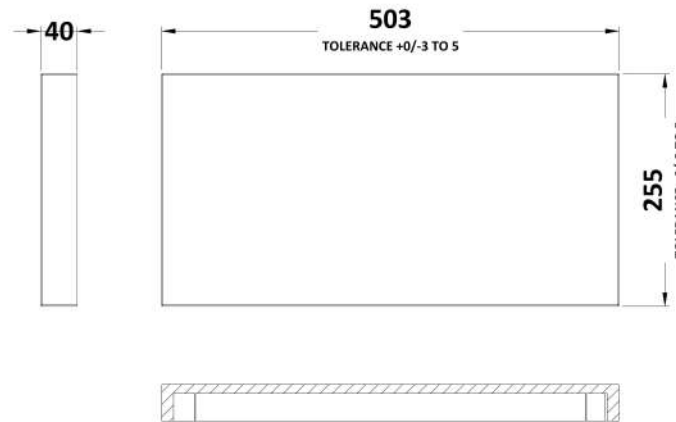

### Product Dimensions

Height (mm):	864
Width (mm):	500
Depth (mm):	255
Nett Weight (kg):	11.5

### Packaging Dimensions

Height (mm):	900
Width (mm):	525
Depth (mm):	290
Gross Weight (kg):	12

### Outer Box Dimensions (If Applicable)

Height (mm):	
Width (mm):	
Depth (mm):	
Gross Weight (kg):	
Barcode:	5056211849407

Sales Code: PMB442

Description: 500 Wc Unit Top 500X255

**Product Dimensions**

Height (mm):	40
Width (mm):	503
Depth (mm):	255
Nett Weight (kg):	5

**Packaging Dimensions**

Height (mm):	90
Width (mm):	335
Depth (mm):	555
Gross Weight (kg):	5