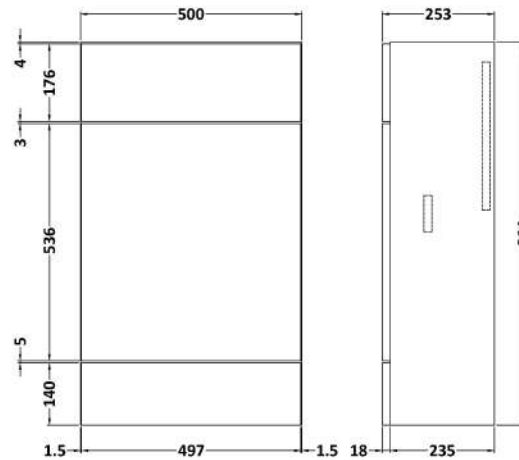

### Product Dimensions

Height (mm):	864
Width (mm):	500
Depth (mm):	255
Nett Weight (kg):	11.5

### Packaging Dimensions

Height (mm):	900
Width (mm):	525
Depth (mm):	290
Gross Weight (kg):	12

### Outer Box Dimensions (If Applicable)

Height (mm):	
Width (mm):	
Depth (mm):	
Gross Weight (kg):	
Barcode:	5056211849407

Sales Code: PMB442

Description: 500 Wc Unit Top 500X255

**Product Dimensions**

Height (mm):	40
Width (mm):	503
Depth (mm):	255
Nett Weight (kg):	5

**Packaging Dimensions**

Height (mm):	90
Width (mm):	335
Depth (mm):	555
Gross Weight (kg):	5