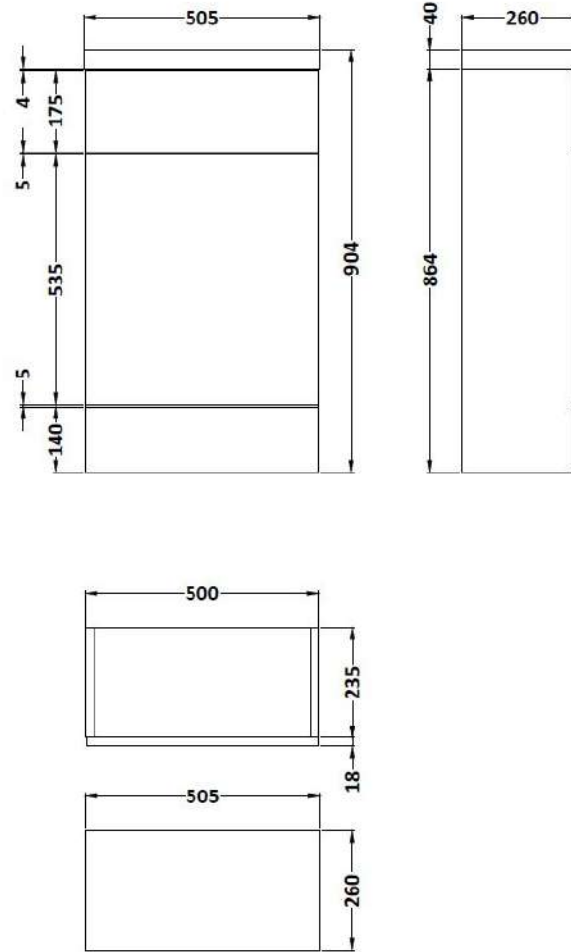

Sales Code: CBI404

Description: 500mm Compact Wc Unit & Polymarble Top

Packaging Details

Barcode: 5056211850076