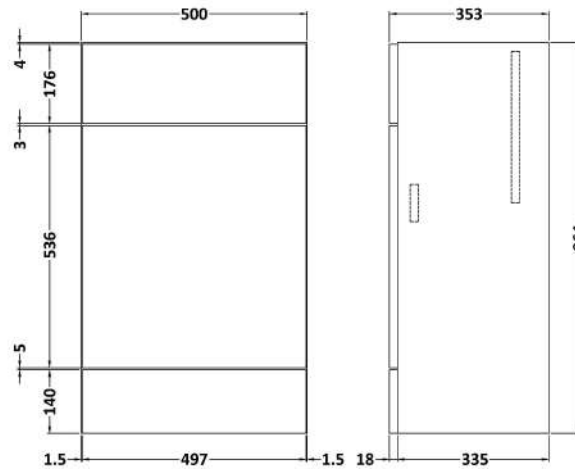

Sales Code: CBI405A

Description: 500 Wc Unit (355mm Deep)

Packaging Details

Barcode: 5056462603209

Sales Code: OFG443

Description: 500 Wc Unit Top 505X360

Product Dimensions

Height (mm):	18
Width (mm):	505
Depth (mm):	360
Nett Weight (kg):	2

Packaging Dimensions

Height (mm):	25
Width (mm):	525
Depth (mm):	380
Gross Weight (kg):	2

Packaging Data

Box Colour:	Brown Cardboard Box
Box Qty:	1
Label Size:	50 x 100
Label Colour:	White Label
Label Qty:	2

Sales Code: OFG446

Description: 500 Wc Unit (355mm Deep)

Product Dimensions

Height (mm):	864
Width (mm):	500
Depth (mm):	355
Nett Weight (kg):	14

Packaging Dimensions

Height (mm):	900
Width (mm):	525
Depth (mm):	375
Gross Weight (kg):	14.5

Packaging Data

Box Colour:	Brown Cardboard Box
Box Qty:	1
Label Size:	100 x 50
Label Colour:	White Label
Label Qty:	2

Outer Box Dimensions (If Applicable)

Height (mm):	
Width (mm):	
Depth (mm):	
Gross Weight (kg):	
Barcode:	5056211849841