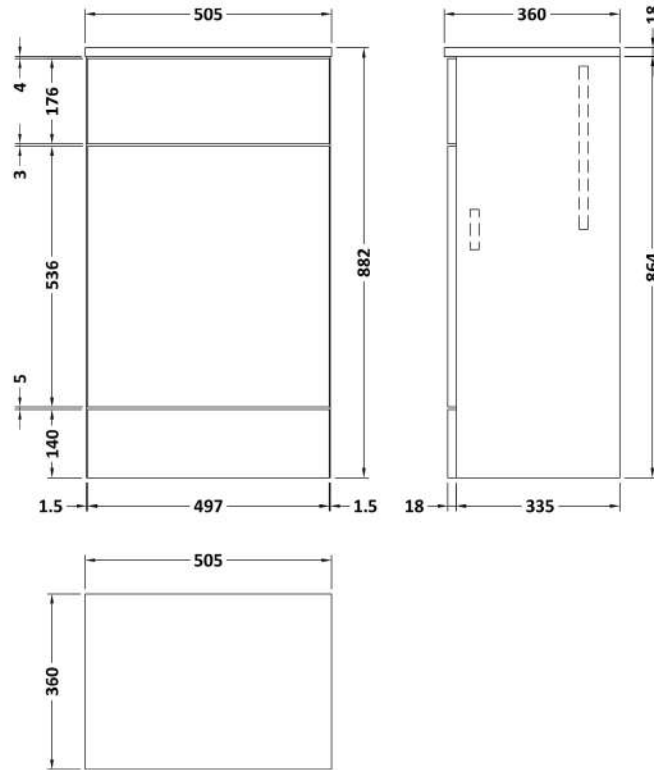

Sales Code: CBI405A

Description: 500 Wc Unit (355mm Deep)

Packaging Details

Barcode: 5056462603209

Sales Code: OFG443

Description: 500 Wc Unit Top 505X360

Product Dimensions

Height (mm):	18
Width (mm):	505
Depth (mm):	360
Nett Weight (kg):	2

Packaging Dimensions

Height (mm):	25
Width (mm):	525
Depth (mm):	380
Gross Weight (kg):	2

Packaging Data

Box Colour:	Brown Cardboard Box
Box Qty:	1
Label Size:	50 x 100
Label Colour:	White Label
Label Qty:	2

Sales Code: OFG446

Description: 500 Wc Unit (355mm Deep)

Product Dimensions

Height (mm):	864
Width (mm):	500
Depth (mm):	355
Nett Weight (kg):	14

Packaging Dimensions

Height (mm):	900
Width (mm):	525
Depth (mm):	375
Gross Weight (kg):	14.5

Packaging Data

Box Colour:	Brown Cardboard Box
Box Qty:	1
Label Size:	100 x 50
Label Colour:	White Label
Label Qty:	2

Outer Box Dimensions (If Applicable)

Height (mm):	
Width (mm):	
Depth (mm):	
Gross Weight (kg):	
Barcode:	5056211849841