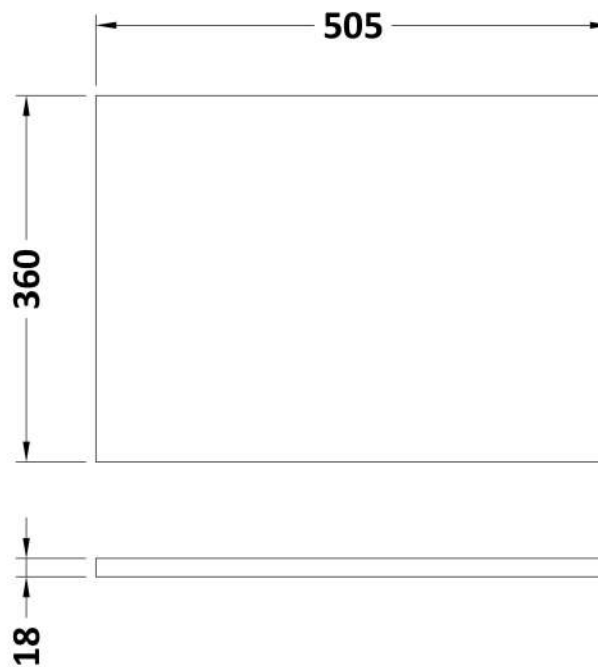

Sales Code: CBI405A

Description: 500 Wc Unit (355mm Deep)

Packaging Details

Barcode: 5056462603209

Sales Code: OFG443

Description: 500 Wc Unit Top 505X360

Product Dimensions

Height (mm):	18
Width (mm):	505
Depth (mm):	360
Nett Weight (kg):	2

Packaging Dimensions

Height (mm):	25
Width (mm):	525
Depth (mm):	380
Gross Weight (kg):	2

Packaging Data

Box Colour:	Brown Cardboard Box
Box Qty:	1
Label Size:	50 x 100
Label Colour:	White Label
Label Qty:	2

Sales Code: OFG446

Description: 500 Wc Unit (355mm Deep)

Product Dimensions

Height (mm):	864
Width (mm):	500
Depth (mm):	355
Nett Weight (kg):	14

Packaging Dimensions

Height (mm):	900
Width (mm):	525
Depth (mm):	375
Gross Weight (kg):	14.5

Packaging Data

Box Colour:	Brown Cardboard Box
Box Qty:	1
Label Size:	100 x 50
Label Colour:	White Label
Label Qty:	2

Outer Box Dimensions (If Applicable)

Height (mm):	
Width (mm):	
Depth (mm):	
Gross Weight (kg):	
Barcode:	5056211849841