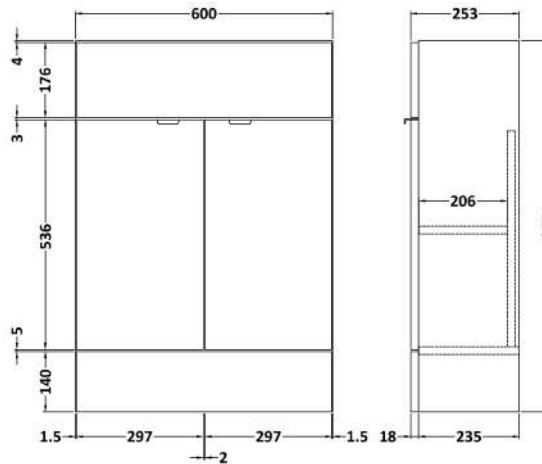

Sales Code: CBI406

Description: 600mm Compact Vanity Unit & Basin

Packaging Details

Barcode: 5056211850090

Sales Code: OFG407

Description: 600 Vanity Unit (255mm Deep)

Product Dimensions

Height (mm):	864
Width (mm):	600
Depth (mm):	255
Nett Weight (kg):	17

Packaging Dimensions

Height (mm):	900
Width (mm):	625
Depth (mm):	290
Gross Weight (kg):	17.5

Packaging Data

Box Colour:	Brown Cardboard Box
Box Qty:	1
Label Size:	100 x 50
Label Colour:	White Label
Label Qty:	2

Sales Code: PMB303

Description: 600 Side Tap Basin 1Th (602.5X255x40)

Product Dimensions

Height (mm):	255
Width (mm):	603
Depth (mm):	135
Nett Weight (kg):	9

Packaging Dimensions

Height (mm):	305
Width (mm):	205
Depth (mm):	655
Gross Weight (kg):	9

Packaging Data

Box Colour:	Brown Cardboard Box - Printed
Box Qty:	1
Label Size:	100 x 50
Label Colour:	White Label
Label Qty:	2

Outer Box Dimensions (If Applicable)

Height (mm):	
Width (mm):	
Depth (mm):	
Gross Weight (kg):	
Barcode:	5055369063048