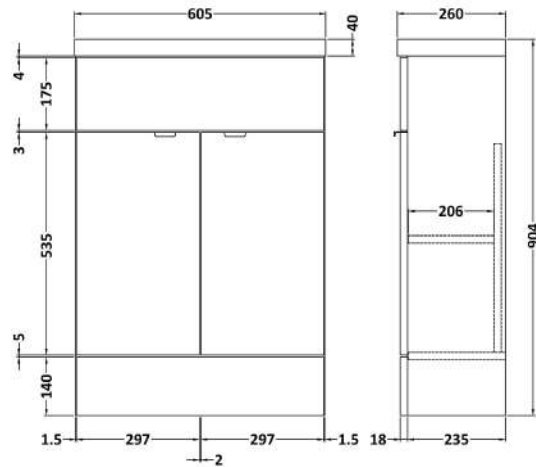

Sales Code: CBI406

Description: 600mm Compact Vanity Unit & Basin

Packaging Details

Barcode: 5056211850090

Sales Code: OFG407

Description: 600 Vanity Unit (255mm Deep)

Product Dimensions

Height (mm):	864
Width (mm):	600
Depth (mm):	255
Nett Weight (kg):	17

Packaging Dimensions

Height (mm):	900
Width (mm):	625
Depth (mm):	290
Gross Weight (kg):	17.5

Packaging Data

Box Colour:	Brown Cardboard Box
Box Qty:	1
Label Size:	100 x 50
Label Colour:	White Label
Label Qty:	2

Sales Code: PMB303

Description: 600 Side Tap Basin 1Th (602.5X255x40)

Product Dimensions

Height (mm):	255
Width (mm):	603
Depth (mm):	135
Nett Weight (kg):	9

Packaging Dimensions

Height (mm):	305
Width (mm):	205
Depth (mm):	655
Gross Weight (kg):	9

Packaging Data

Box Colour:	Brown Cardboard Box - Printed
Box Qty:	1
Label Size:	100 x 50
Label Colour:	White Label
Label Qty:	2

Outer Box Dimensions (If Applicable)

Height (mm):	
Width (mm):	
Depth (mm):	
Gross Weight (kg):	
Barcode:	5055369063048