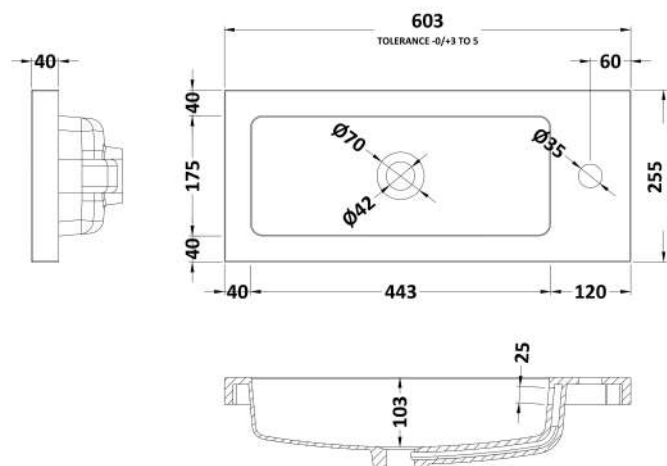

Packaging Dimensions

Height (mm):	900
Width (mm):	625
Depth (mm):	290
Gross Weight (kg):	17.5

Packaging Data

Box Colour:	Brown Cardboard Box
Box Qty:	1
Label Size:	100 x 50
Label Colour:	White Label
Label Qty:	2

Outer Box Dimensions (If Applicable)

Height (mm):	
Width (mm):	
Depth (mm):	
Gross Weight (kg):	
Barcode:	5056211849834

Product Details

Country of Origin:	China
Fitting Instruction:	No
CE & UKCA:	N/A
FSC Certified Materials:	Yes
Colour:	Gloss Grey Mist
Construction Method:	Cam & Wood Dowel
Construction Type:	Rigid
Cabinet Finish:	MFC Painted Gloss
Fascia Finish:	MFC Painted Gloss
Cabinet Thickness (mm):	16
Fascia Thickness (mm):	18
Drawer Included:	No
Drawer Type:	Not Applicable
No of Shelves:	1
Hinge Type:	95 Degree Clip-On Soft Close
Hinge Included:	Yes
Adjustable Legs:	No
Fixings Included:	Yes
Handle Style:	Contemporary
Waste Shroud:	No
Handle Included:	Yes
Handle Type:	Wrapover

Sales Code: PMB303

Description: 600 Side Tap Basin 1Th (602.5X255x40)

Product Dimensions

Height (mm):	255
Width (mm):	603
Depth (mm):	135
Nett Weight (kg):	9

Packaging Dimensions

Height (mm):	305
Width (mm):	205
Depth (mm):	655
Gross Weight (kg):	9

Packaging Data

Box Colour:	Brown Cardboard Box - Printed
Box Qty:	1
Label Size:	100 x 50
Label Colour:	White Label
Label Qty:	2

Outer Box Dimensions (If Applicable)

Height (mm):	
Width (mm):	
Depth (mm):	
Gross Weight (kg):	
Barcode:	5055369063048