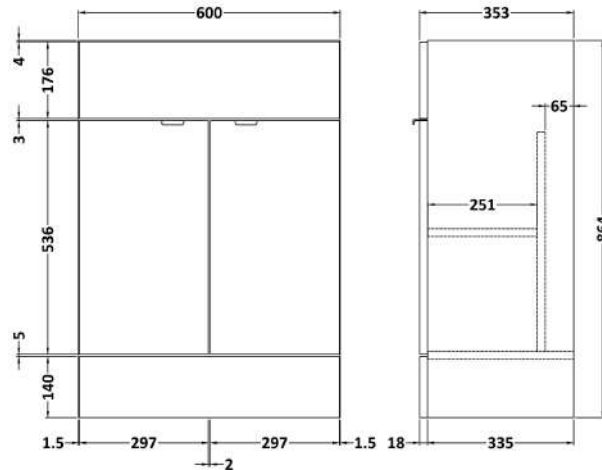

Sales Code: CBI407

Description: 600mm Fd Vanity Unit & Basin

Packaging Details

Barcode: 5056211850106

Sales Code: OFG408

Description: 600 Vanity Unit (355mm Deep)

Product Dimensions

Height (mm):	864
Width (mm):	600
Depth (mm):	355
Nett Weight (kg):	20.5

Packaging Dimensions

Height (mm):	900
Width (mm):	625
Depth (mm):	375
Gross Weight (kg):	21

Packaging Data

Box Colour:	Brown Cardboard Box
Box Qty:	1
Label Size:	100 x 50
Label Colour:	White Label
Label Qty:	2

Sales Code: PMB313

Description: 600 Rear Tap Basin 1Th

Product Dimensions

Height (mm):	355
Width (mm):	603
Depth (mm):	135
Nett Weight (kg):	9.66

Packaging Dimensions

Height (mm):	410
Width (mm):	200
Depth (mm):	650
Gross Weight (kg):	9.66

Packaging Data

Box Colour:	Brown Cardboard Box - Printed
Box Qty:	1
Label Size:	100 x 50
Label Colour:	White Label
Label Qty:	2

Outer Box Dimensions (If Applicable)

Height (mm):	
Width (mm):	
Depth (mm):	
Gross Weight (kg):	
Barcode:	5055369071982