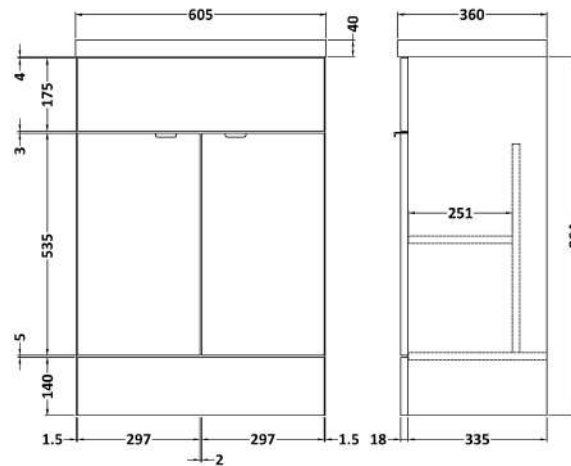

Sales Code: CBI407

Description: 600mm Fd Vanity Unit & Basin

Packaging Details

Barcode: 5056211850106

Sales Code: OFG408

Description: 600 Vanity Unit (355mm Deep)

Product Dimensions

Height (mm):	864
Width (mm):	600
Depth (mm):	355
Nett Weight (kg):	20.5

Packaging Dimensions

Height (mm):	900
Width (mm):	625
Depth (mm):	375
Gross Weight (kg):	21

Packaging Data

Box Colour:	Brown Cardboard Box
Box Qty:	1
Label Size:	100 x 50
Label Colour:	White Label
Label Qty:	2

Sales Code: PMB313

Description: 600 Rear Tap Basin 1Th

Product Dimensions

Height (mm):	355
Width (mm):	603
Depth (mm):	135
Nett Weight (kg):	9.66

Packaging Dimensions

Height (mm):	410
Width (mm):	200
Depth (mm):	650
Gross Weight (kg):	9.66

Packaging Data

Box Colour:	Brown Cardboard Box - Printed
Box Qty:	1
Label Size:	100 x 50
Label Colour:	White Label
Label Qty:	2

Outer Box Dimensions (If Applicable)

Height (mm):	
Width (mm):	
Depth (mm):	
Gross Weight (kg):	
Barcode:	5055369071982