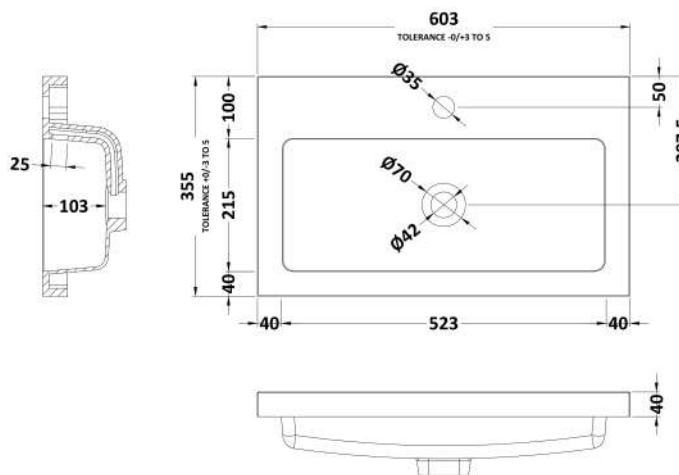

Sales Code: CBI407

Description: 600mm Fd Vanity Unit & Basin

Packaging Details

Barcode: 5056211850106

Sales Code: OFG408

Description: 600 Vanity Unit (355mm Deep)

Product Dimensions

Height (mm):	864
Width (mm):	600
Depth (mm):	355
Nett Weight (kg):	20.5

Packaging Dimensions

Height (mm):	900
Width (mm):	625
Depth (mm):	375
Gross Weight (kg):	21

Packaging Data

Box Colour:	Brown Cardboard Box
Box Qty:	1
Label Size:	100 x 50
Label Colour:	White Label
Label Qty:	2

Sales Code: PMB313

Description: 600 Rear Tap Basin 1Th

Product Dimensions

Height (mm):	355
Width (mm):	603
Depth (mm):	135
Nett Weight (kg):	9.66

Packaging Dimensions

Height (mm):	410
Width (mm):	200
Depth (mm):	650
Gross Weight (kg):	9.66

Packaging Data

Box Colour:	Brown Cardboard Box - Printed
Box Qty:	1
Label Size:	100 x 50
Label Colour:	White Label
Label Qty:	2

Outer Box Dimensions (If Applicable)

Height (mm):	
Width (mm):	
Depth (mm):	
Gross Weight (kg):	
Barcode:	5055369071982