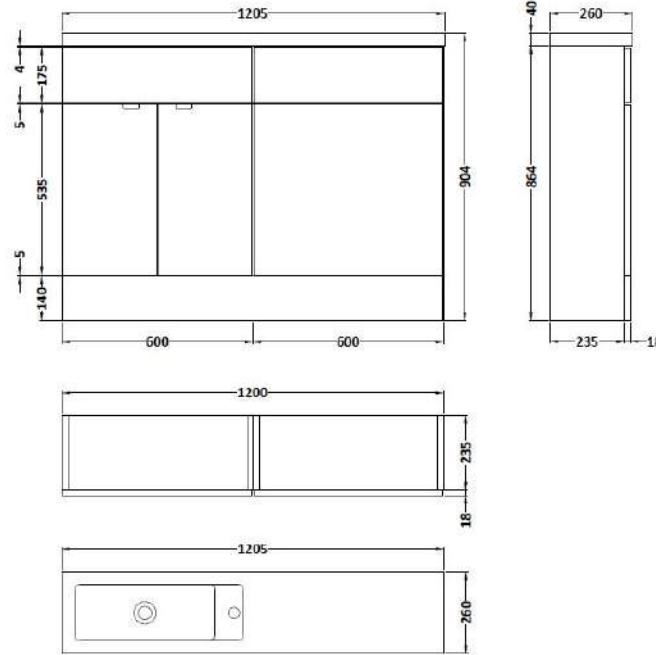

Sales Code: CBI408

Description: 1200mm Combination - Compact Option 1

Packaging Details

Barcode: 5056211850113

Sales Code: OFG407

Description: 600 Vanity Unit (255mm Deep)

Product Dimensions

Height (mm):	864
Width (mm):	600
Depth (mm):	255
Nett Weight (kg):	17

Packaging Dimensions

Height (mm):	900
Width (mm):	625
Depth (mm):	290
Gross Weight (kg):	17.5

Packaging Data

Box Colour:	Brown Cardboard Box
Box Qty:	1
Label Size:	100 x 50
Label Colour:	White Label
Label Qty:	2

Sales Code: OFG447

Description: 600 Wc Unit (255mm Deep)

Product Dimensions

Height (mm):	864
Width (mm):	600
Depth (mm):	255
Nett Weight (kg):	14

Packaging Dimensions

Height (mm):	900
Width (mm):	625
Depth (mm):	290
Gross Weight (kg):	14.5

Sales Code: PMB404

Description: 1200 Straight Polymarble Basin

Product Dimensions

Height (mm):	135
Width (mm):	1203
Depth (mm):	255
Nett Weight (kg):	14

Packaging Dimensions

Height (mm):	190
Width (mm):	320
Depth (mm):	1260
Gross Weight (kg):	14