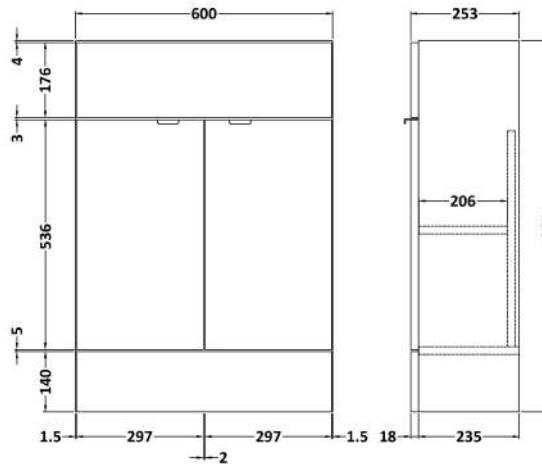

Sales Code: CBI408

Description: 1200mm Combination - Compact Option 1

Packaging Details

Barcode: 5056211850113

Sales Code: OFG407

Description: 600 Vanity Unit (255mm Deep)

Product Dimensions

Height (mm):	864
Width (mm):	600
Depth (mm):	255
Nett Weight (kg):	17

Packaging Dimensions

Height (mm):	900
Width (mm):	625
Depth (mm):	290
Gross Weight (kg):	17.5

Packaging Data

Box Colour:	Brown Cardboard Box
Box Qty:	1
Label Size:	100 x 50
Label Colour:	White Label
Label Qty:	2

Sales Code: OFG447

Description: 600 Wc Unit (255mm Deep)

Product Dimensions

Height (mm):	864
Width (mm):	600
Depth (mm):	255
Nett Weight (kg):	14

Packaging Dimensions

Height (mm):	900
Width (mm):	625
Depth (mm):	290
Gross Weight (kg):	14.5

Sales Code: PMB404

Description: 1200 Straight Polymarble Basin

Product Dimensions

Height (mm):	135
Width (mm):	1203
Depth (mm):	255
Nett Weight (kg):	14

Packaging Dimensions

Height (mm):	190
Width (mm):	320
Depth (mm):	1260
Gross Weight (kg):	14