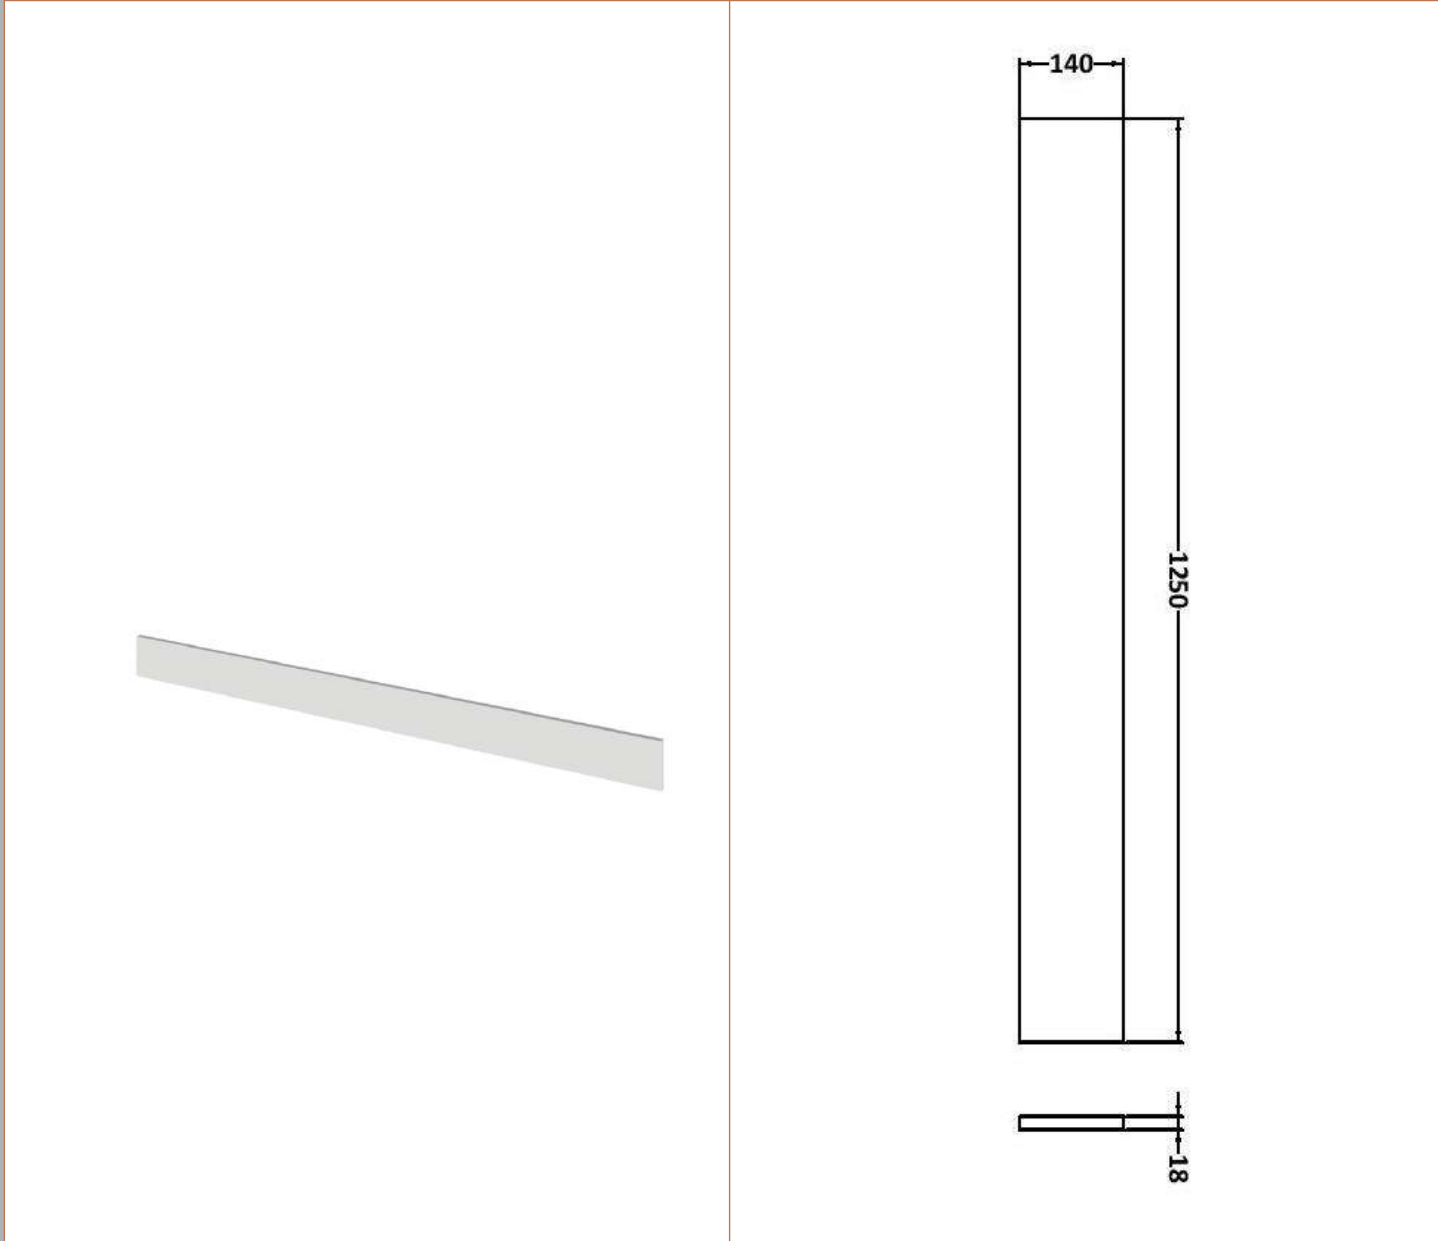

Sales Code: OFG447

Description: 600 Wc Unit (255mm Deep)

Product Dimensions

Height (mm):	864
Width (mm):	600
Depth (mm):	255
Nett Weight (kg):	14

Packaging Dimensions

Height (mm):	900
Width (mm):	625
Depth (mm):	290
Gross Weight (kg):	14.5

Packaging Data

Box Colour:	Brown Cardboard Box
Box Qty:	1
Label Size:	100 x 50
Label Colour:	White Label
Label Qty:	2

Outer Box Dimensions (If Applicable)

Height (mm):	
Width (mm):	
Depth (mm):	
Gross Weight (kg):	
Barcode:	5056211849780

Sales Code: OFG491

Description: 1.25M Continuous Plinth (1250X140x18mm)

Product Dimensions

Height (mm):	1250
Width (mm):	145
Depth (mm):	18
Nett Weight (kg):	2

Packaging Dimensions

Height (mm):	20
Width (mm):	150
Depth (mm):	1260
Gross Weight (kg):	2

Sales Code: PMB404

Description: 1200 Straight Polymarble Basin

Product Dimensions

Height (mm):	135
Width (mm):	1203
Depth (mm):	255
Nett Weight (kg):	14

Packaging Dimensions

Height (mm):	190
Width (mm):	320
Depth (mm):	1260
Gross Weight (kg):	14