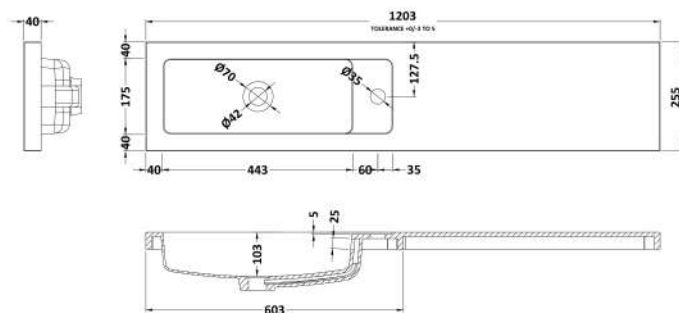

Sales Code: OFG447

Description: 600 Wc Unit (255mm Deep)

Product Dimensions

Height (mm):	864
Width (mm):	600
Depth (mm):	255
Nett Weight (kg):	14

Packaging Dimensions

Height (mm):	900
Width (mm):	625
Depth (mm):	290
Gross Weight (kg):	14.5

Sales Code: OFG491

Description: 1.25M Continuous Plinth (1250X140x18mm)

Product Dimensions

Height (mm):	1250
Width (mm):	145
Depth (mm):	18
Nett Weight (kg):	2

Packaging Dimensions

Height (mm):	20
Width (mm):	150
Depth (mm):	1260
Gross Weight (kg):	2

Packaging Data

Box Colour:	Brown Cardboard Box
Box Qty:	1
Label Size:	100 x 50
Label Colour:	White Label
Label Qty:	2

Outer Box Dimensions (If Applicable)

Height (mm):	
Width (mm):	
Depth (mm):	
Gross Weight (kg):	
Barcode:	5056211850007

Sales Code: PMB404

Description: 1200 Straight Polymarble Basin

Product Dimensions

Height (mm):	135
Width (mm):	1203
Depth (mm):	255
Nett Weight (kg):	14

Packaging Dimensions

Height (mm):	190
Width (mm):	320
Depth (mm):	1260
Gross Weight (kg):	14