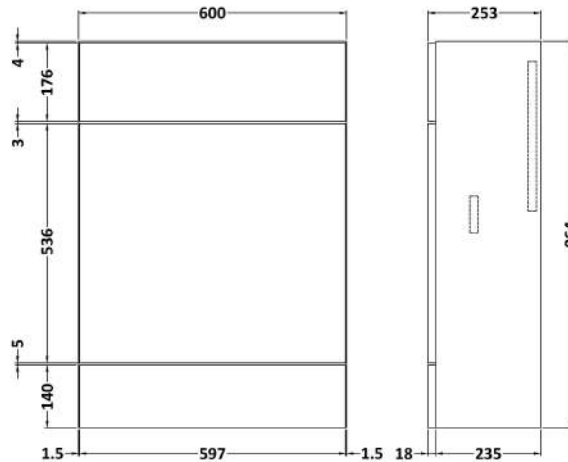

Packaging Dimensions

Height (mm):	900
Width (mm):	625
Depth (mm):	290
Gross Weight (kg):	17.5

Packaging Data

Box Colour:	Brown Cardboard Box
Box Qty:	1
Label Size:	100 x 50
Label Colour:	White Label
Label Qty:	2

Sales Code: OFG447

Description: 600 Wc Unit (255mm Deep)

Product Dimensions

Height (mm):	864
Width (mm):	600
Depth (mm):	255
Nett Weight (kg):	14

Packaging Dimensions

Height (mm):	900
Width (mm):	625
Depth (mm):	290
Gross Weight (kg):	14.5

Packaging Data

Box Colour:	Brown Cardboard Box
Box Qty:	1
Label Size:	100 x 50
Label Colour:	White Label
Label Qty:	2

Outer Box Dimensions (If Applicable)

Height (mm):	
Width (mm):	
Depth (mm):	
Gross Weight (kg):	
Barcode:	5056211849780

Sales Code: PMB404

Description: 1200 Straight Polymarble Basin

Product Dimensions

Height (mm):	135
Width (mm):	1203
Depth (mm):	255
Nett Weight (kg):	14

Packaging Dimensions

Height (mm):	190
Width (mm):	320
Depth (mm):	1260
Gross Weight (kg):	14