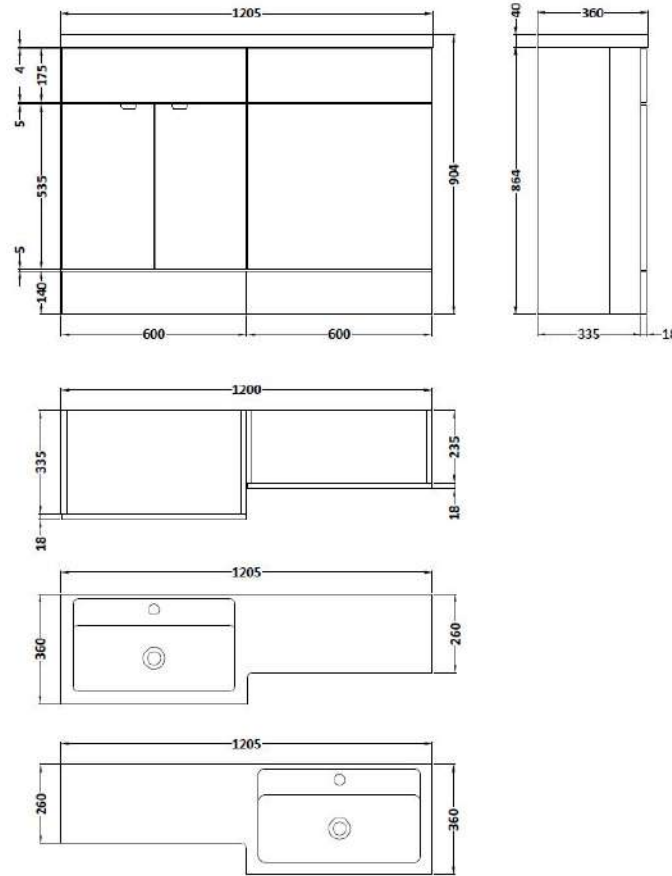

Sales Code: CBI409

Description: 1200mm Combination - Fd Option 1 - Lh

Packaging Details

Barcode: 5056211850120