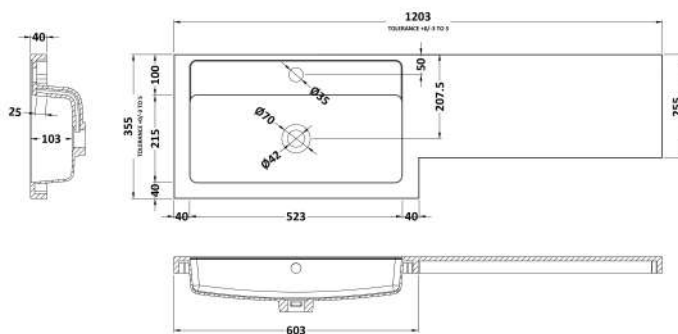

### Product Dimensions

Height (mm):	864
Width (mm):	600
Depth (mm):	255
Nett Weight (kg):	14

### Packaging Dimensions

Height (mm):	900
Width (mm):	625
Depth (mm):	290
Gross Weight (kg):	14.5

### Outer Box Dimensions (If Applicable)

Height (mm):	
Width (mm):	
Depth (mm):	
Gross Weight (kg):	
Barcode:	5056211849780

### Product Dimensions

Height (mm):	135
Width (mm):	1203
Depth (mm):	355
Nett Weight (kg):	17