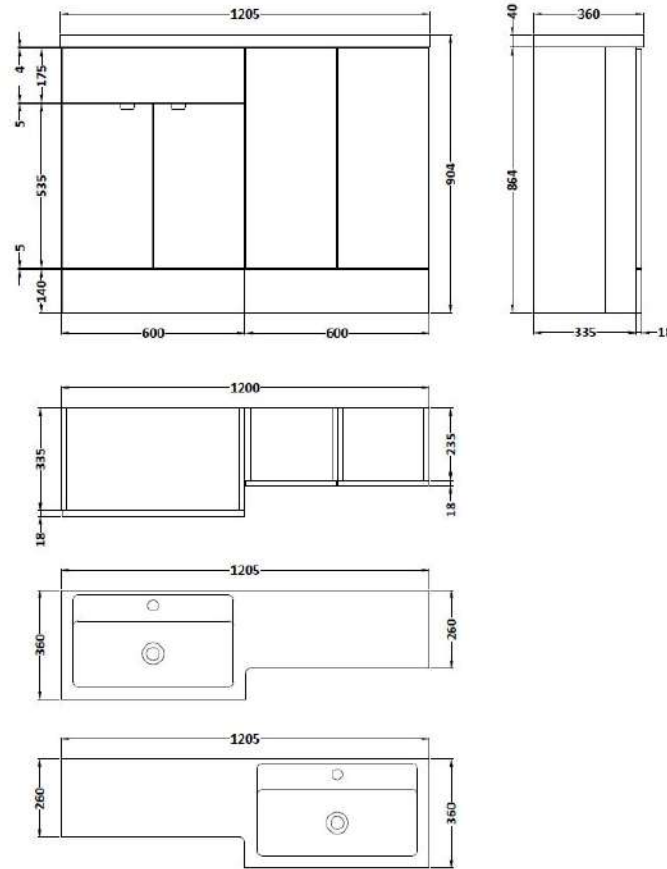

Sales Code: CBI411

Description: 1200mm Combination - Fd Option 2 - Lh

Packaging Details

Barcode: 5056211850144

Sales Code: OFG408

Description: 600 Vanity Unit (355mm Deep)

Product Dimensions

Height (mm):	864
Width (mm):	600
Depth (mm):	355
Nett Weight (kg):	20.5

Packaging Dimensions

Height (mm):	900
Width (mm):	625
Depth (mm):	375
Gross Weight (kg):	21

Packaging Data

Box Colour:	Brown Cardboard Box
Box Qty:	1
Label Size:	100 x 50
Label Colour:	White Label
Label Qty:	2

Sales Code: OFG481

Description: 300 Base Unit (255mm Deep)

Product Dimensions

Height (mm):	864
Width (mm):	300
Depth (mm):	255
Nett Weight (kg):	11

Packaging Dimensions

Height (mm):	900
Width (mm):	325
Depth (mm):	290
Gross Weight (kg):	11.5

Sales Code: PMB414L

Description: 1200 L Shaped Polymarble Basin Lh

Product Dimensions

Height (mm):	135
Width (mm):	1203
Depth (mm):	355
Nett Weight (kg):	17

Packaging Dimensions

Height (mm):	190
Width (mm):	420
Depth (mm):	1260
Gross Weight (kg):	17