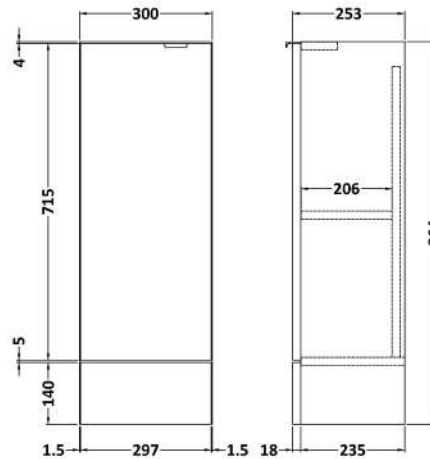

Packaging Dimensions

Height (mm):	900
Width (mm):	625
Depth (mm):	375
Gross Weight (kg):	21

Packaging Data

Box Colour:	Brown Cardboard Box
Box Qty:	1
Label Size:	100 x 50
Label Colour:	White Label
Label Qty:	2

Sales Code: OFG481

Description: 300 Base Unit (255mm Deep)

Product Dimensions

Height (mm):	864
Width (mm):	300
Depth (mm):	255
Nett Weight (kg):	11

Packaging Dimensions

Height (mm):	900
Width (mm):	325
Depth (mm):	290
Gross Weight (kg):	11.5

Packaging Data

Box Colour:	Brown Cardboard Box
Box Qty:	1
Label Size:	100 x 50
Label Colour:	White Label
Label Qty:	2

Outer Box Dimensions (If Applicable)

Height (mm):	
Width (mm):	
Depth (mm):	
Gross Weight (kg):	
Barcode:	5056211849797

Sales Code: PMB414L

Description: 1200 L Shaped Polymarble Basin Lh

Product Dimensions

Height (mm):	135
Width (mm):	1203
Depth (mm):	355
Nett Weight (kg):	17

Packaging Dimensions

Height (mm):	190
Width (mm):	420
Depth (mm):	1260
Gross Weight (kg):	17