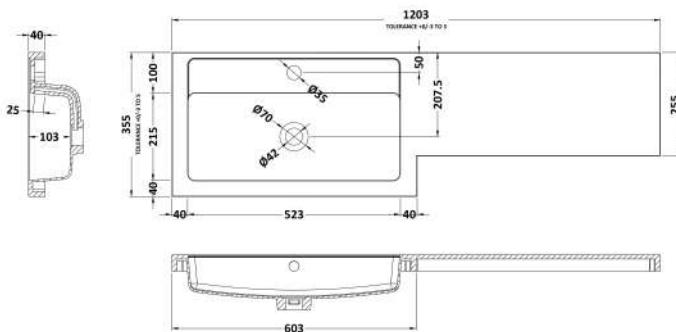

Sales Code: CBI411

Description: 1200mm Combination - Fd Option 2 - Lh

Packaging Details

Barcode: 5056211850144

Sales Code: OFG408

Description: 600 Vanity Unit (355mm Deep)

Product Dimensions

Height (mm):	864
Width (mm):	600
Depth (mm):	355
Nett Weight (kg):	20.5

Sales Code: OFG491

Description: 1.25M Continuous Plinth (1250X140x18mm)

Product Dimensions

Height (mm):	1250
Width (mm):	145
Depth (mm):	18
Nett Weight (kg):	2

Packaging Dimensions

Height (mm):	20
Width (mm):	150
Depth (mm):	1260
Gross Weight (kg):	2

Packaging Data

Box Colour:	Brown Cardboard Box
Box Qty:	1
Label Size:	100 x 50
Label Colour:	White Label
Label Qty:	2

Outer Box Dimensions (If Applicable)

Height (mm):	
Width (mm):	
Depth (mm):	
Gross Weight (kg):	
Barcode:	5056211850007

Sales Code: PMB414L

Description: 1200 L Shaped Polymarble Basin Lh

Product Dimensions

Height (mm):	135
Width (mm):	1203
Depth (mm):	355
Nett Weight (kg):	17

Packaging Dimensions

Height (mm):	190
Width (mm):	420
Depth (mm):	1260
Gross Weight (kg):	17