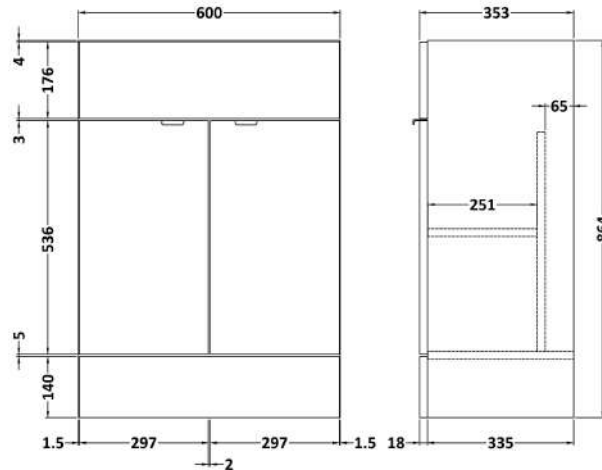

Sales Code: CBI411

Description: 1200mm Combination - Fd Option 2 - Lh

Packaging Details

Barcode: 5056211850144

Sales Code: OFG408

Description: 600 Vanity Unit (355mm Deep)

Product Dimensions

Height (mm):	864
Width (mm):	600
Depth (mm):	355
Nett Weight (kg):	20.5

Packaging Dimensions

Height (mm):	900
Width (mm):	625
Depth (mm):	375
Gross Weight (kg):	21

Packaging Data

Box Colour:	Brown Cardboard Box
Box Qty:	1
Label Size:	100 x 50
Label Colour:	White Label
Label Qty:	2

Sales Code: OFG481

Description: 300 Base Unit (255mm Deep)

Product Dimensions

Height (mm):	864
Width (mm):	300
Depth (mm):	255
Nett Weight (kg):	11

Packaging Dimensions

Height (mm):	900
Width (mm):	325
Depth (mm):	290
Gross Weight (kg):	11.5

Sales Code: PMB414L

Description: 1200 L Shaped Polymarble Basin Lh

Product Dimensions

Height (mm):	135
Width (mm):	1203
Depth (mm):	355
Nett Weight (kg):	17

Packaging Dimensions

Height (mm):	190
Width (mm):	420
Depth (mm):	1260
Gross Weight (kg):	17