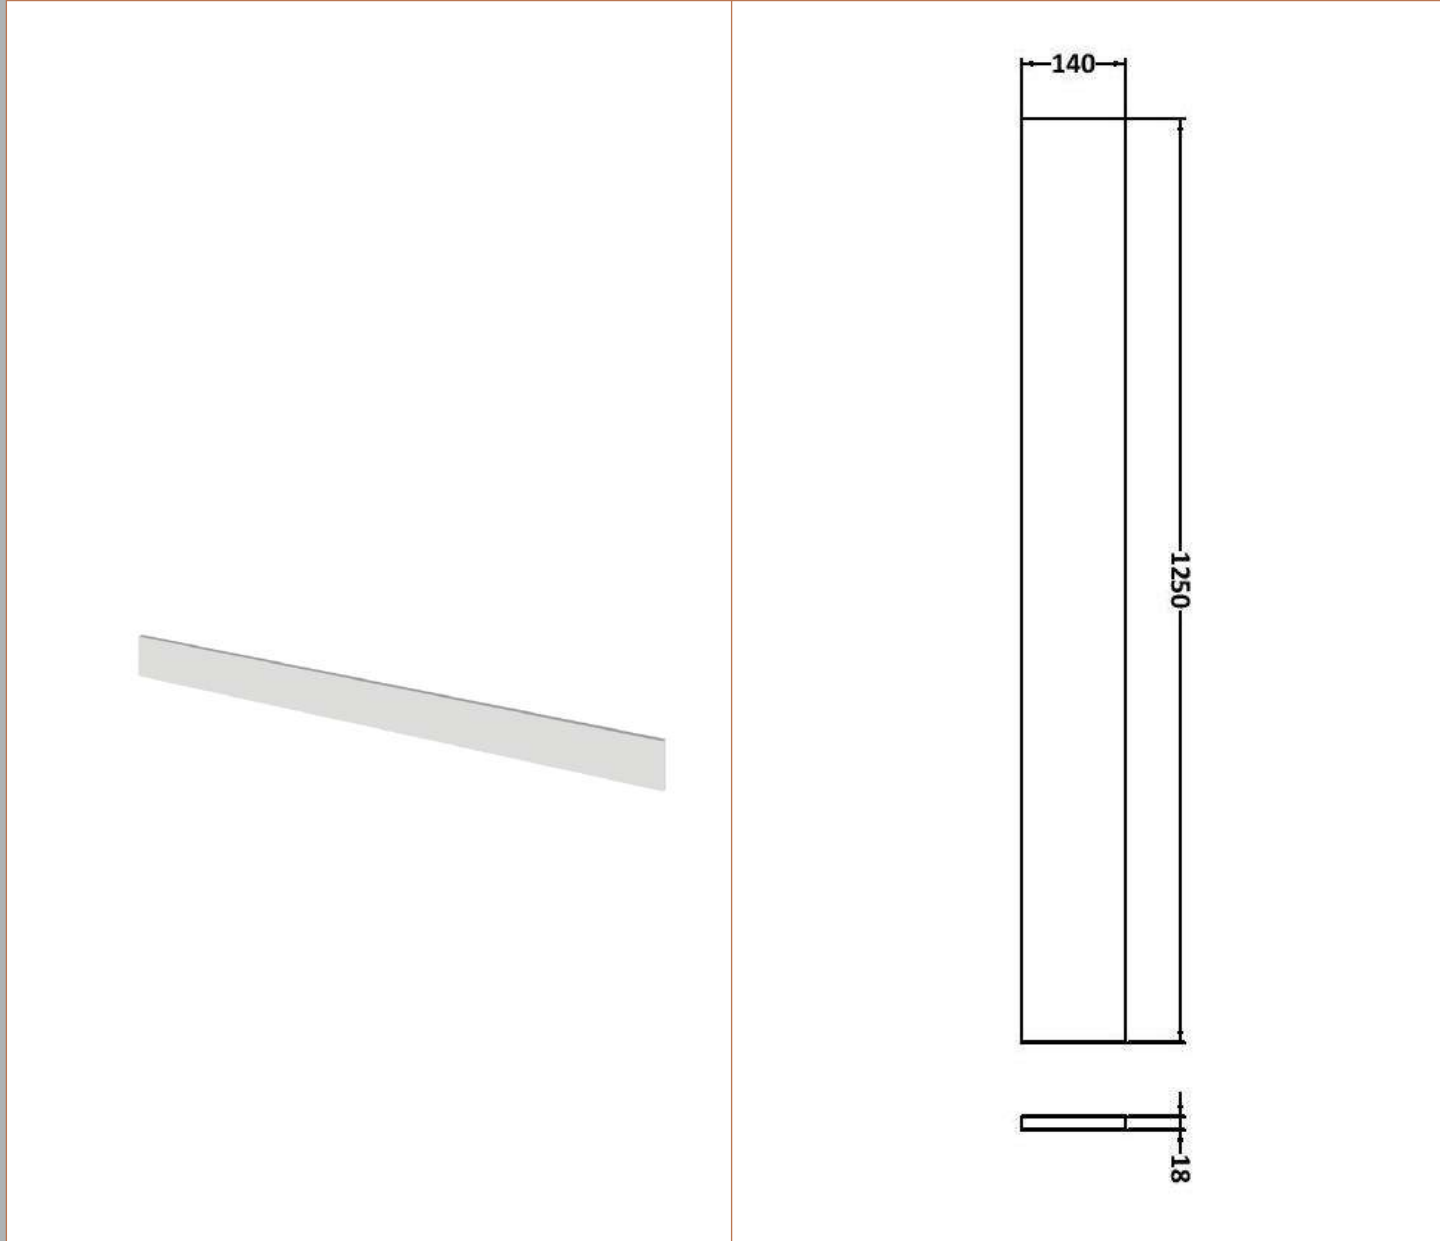

Sales Code: OFG481

Description: 300 Base Unit (255mm Deep)

Product Dimensions

Height (mm):	864
Width (mm):	300
Depth (mm):	255
Nett Weight (kg):	11

Packaging Dimensions

Height (mm):	900
Width (mm):	325
Depth (mm):	290
Gross Weight (kg):	11.5

Packaging Data

Box Colour:	Brown Cardboard Box
Box Qty:	1
Label Size:	100 x 50
Label Colour:	White Label
Label Qty:	2

Outer Box Dimensions (If Applicable)

Height (mm):	
Width (mm):	
Depth (mm):	
Gross Weight (kg):	
Barcode:	5056211849797

Sales Code: OFG491

Description: 1.25M Continuous Plinth (1250X140x18mm)

Product Dimensions

Height (mm):	1250
Width (mm):	145
Depth (mm):	18
Nett Weight (kg):	2

Packaging Dimensions

Height (mm):	20
Width (mm):	150
Depth (mm):	1260
Gross Weight (kg):	2

Sales Code: PMB414L

Description: 1200 L Shaped Polymarble Basin Lh

Product Dimensions

Height (mm):	135
Width (mm):	1203
Depth (mm):	355
Nett Weight (kg):	17

Packaging Dimensions

Height (mm):	190
Width (mm):	420
Depth (mm):	1260
Gross Weight (kg):	17