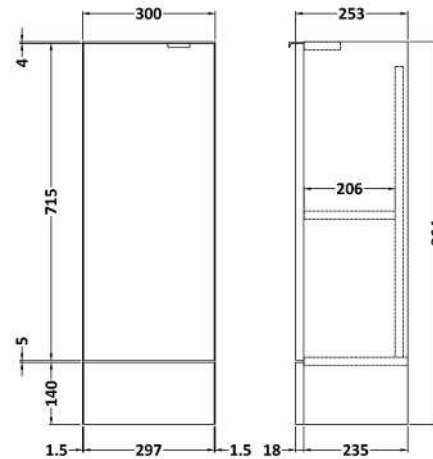

Packaging Dimensions

Height (mm):	900
Width (mm):	625
Depth (mm):	375
Gross Weight (kg):	21

Packaging Data

Box Colour:	Brown Cardboard Box
Box Qty:	1
Label Size:	100 x 50
Label Colour:	White Label
Label Qty:	2

Sales Code: OFG481

Description: 300 Base Unit (255mm Deep)

Product Dimensions

Height (mm):	864
Width (mm):	300
Depth (mm):	255
Nett Weight (kg):	11

Packaging Dimensions

Height (mm):	900
Width (mm):	325
Depth (mm):	290
Gross Weight (kg):	11.5

Packaging Data

Box Colour:	Brown Cardboard Box
Box Qty:	1
Label Size:	100 x 50
Label Colour:	White Label
Label Qty:	2

Outer Box Dimensions (If Applicable)

Height (mm):	
Width (mm):	
Depth (mm):	
Gross Weight (kg):	
Barcode:	5056211849797

Sales Code: PMB414R

Description: 1200 L Shaped Polymarble Basin Rh

Product Dimensions

Height (mm):	135
Width (mm):	1203
Depth (mm):	355
Nett Weight (kg):	17

Packaging Dimensions

Height (mm):	190
Width (mm):	420
Depth (mm):	1260
Gross Weight (kg):	17