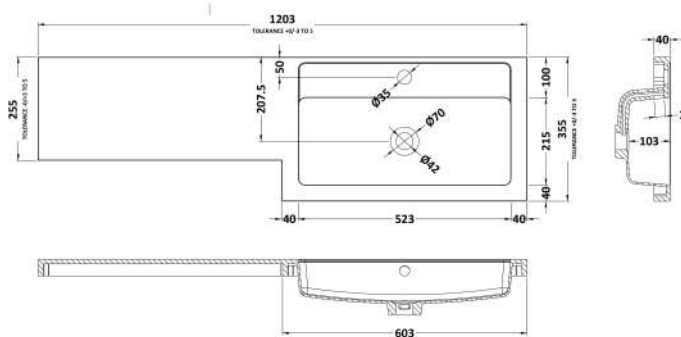

Sales Code: CBI412

Description: 1200mm Combination - Fd Option 2 - Rh

Packaging Details

Barcode: 5056211850151

Sales Code: OFG408

Description: 600 Vanity Unit (355mm Deep)

Product Dimensions

Height (mm):	864
Width (mm):	600
Depth (mm):	355
Nett Weight (kg):	20.5

Sales Code: OFG491

Description: 1.25M Continuous Plinth (1250X140x18mm)

Product Dimensions

Height (mm):	1250
Width (mm):	145
Depth (mm):	18
Nett Weight (kg):	2

Packaging Dimensions

Height (mm):	20
Width (mm):	150
Depth (mm):	1260
Gross Weight (kg):	2

Packaging Data

Box Colour:	Brown Cardboard Box
Box Qty:	1
Label Size:	100 x 50
Label Colour:	White Label
Label Qty:	2

Outer Box Dimensions (If Applicable)

Height (mm):	
Width (mm):	
Depth (mm):	
Gross Weight (kg):	
Barcode:	5056211850007

Sales Code: PMB414R

Description: 1200 L Shaped Polymarble Basin Rh

Product Dimensions

Height (mm):	135
Width (mm):	1203
Depth (mm):	355
Nett Weight (kg):	17

Packaging Dimensions

Height (mm):	190
Width (mm):	420
Depth (mm):	1260
Gross Weight (kg):	17