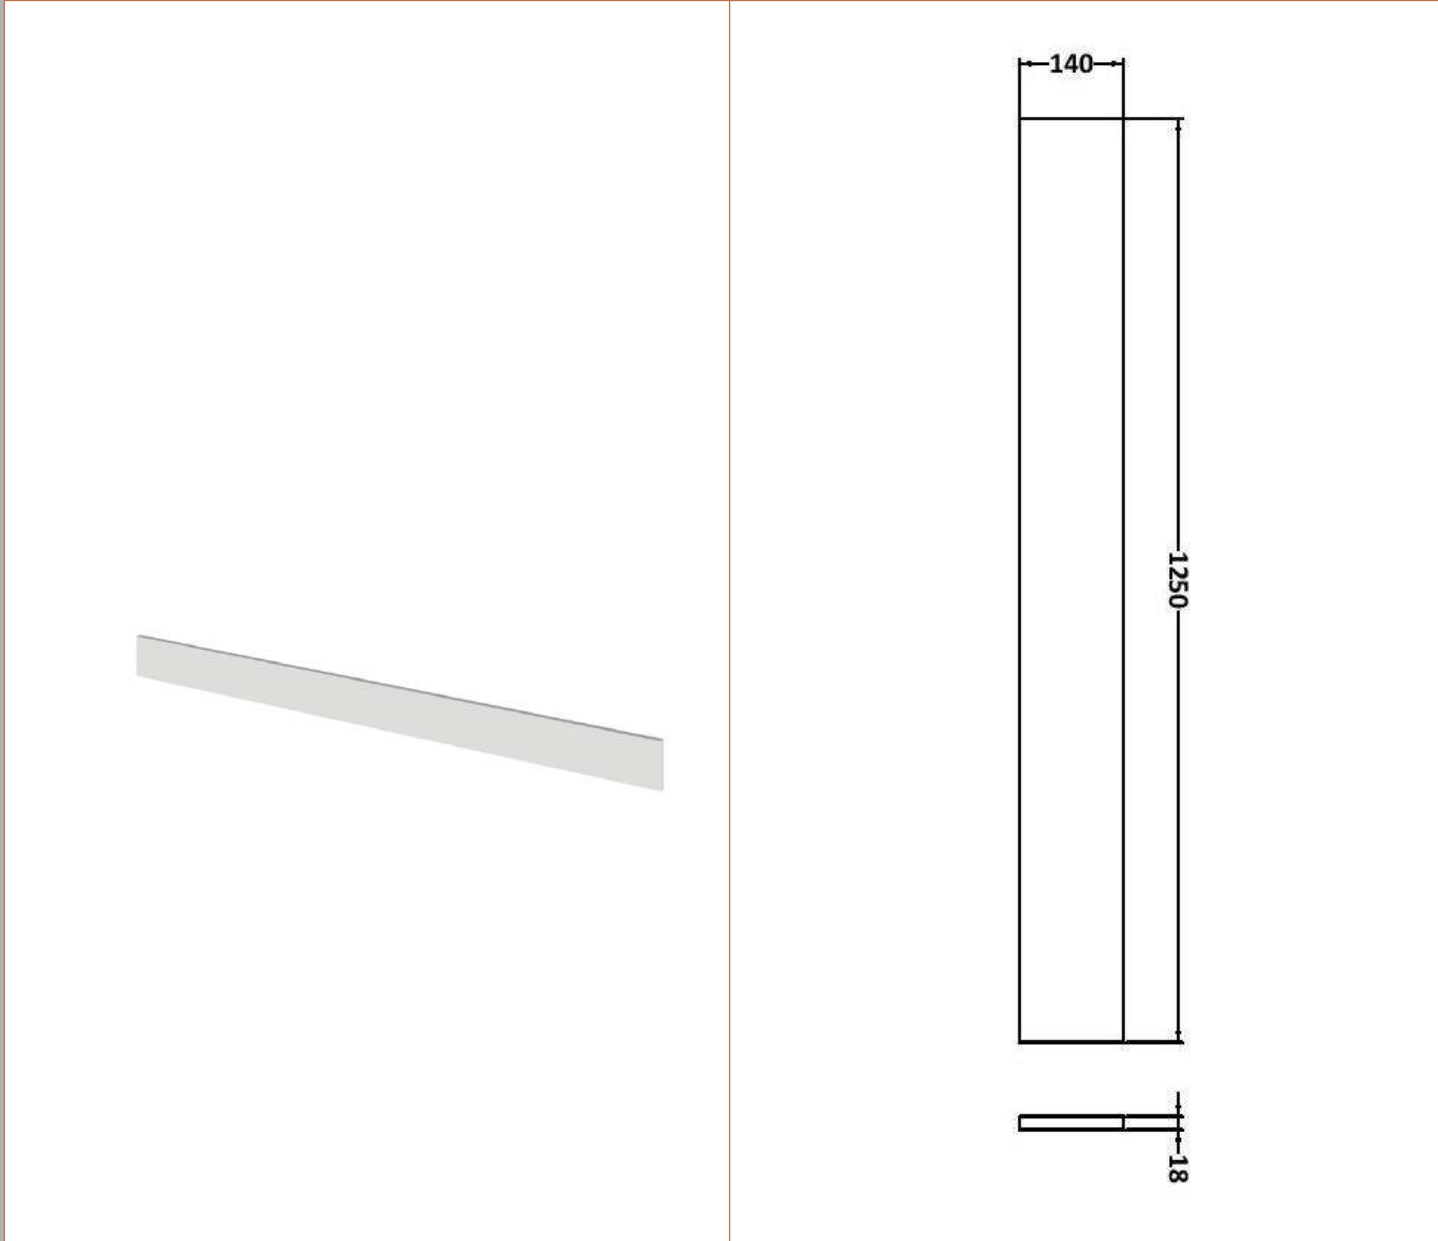

Sales Code: OFG481

Description: 300 Base Unit (255mm Deep)

Product Dimensions

Height (mm):	864
Width (mm):	300
Depth (mm):	255
Nett Weight (kg):	11

Packaging Dimensions

Height (mm):	900
Width (mm):	325
Depth (mm):	290
Gross Weight (kg):	11.5

Packaging Data

Box Colour:	Brown Cardboard Box
Box Qty:	1
Label Size:	100 x 50
Label Colour:	White Label
Label Qty:	2

Outer Box Dimensions (If Applicable)

Height (mm):	
Width (mm):	
Depth (mm):	
Gross Weight (kg):	
Barcode:	5056211849797

Sales Code: OFG491

Description: 1.25M Continuous Plinth (1250X140x18mm)

Product Dimensions

Height (mm):	1250
Width (mm):	145
Depth (mm):	18
Nett Weight (kg):	2

Packaging Dimensions

Height (mm):	20
Width (mm):	150
Depth (mm):	1260
Gross Weight (kg):	2

Sales Code: PMB414R

Description: 1200 L Shaped Polymarble Basin Rh

Product Dimensions

Height (mm):	135
Width (mm):	1203
Depth (mm):	355
Nett Weight (kg):	17

Packaging Dimensions

Height (mm):	190
Width (mm):	420
Depth (mm):	1260
Gross Weight (kg):	17