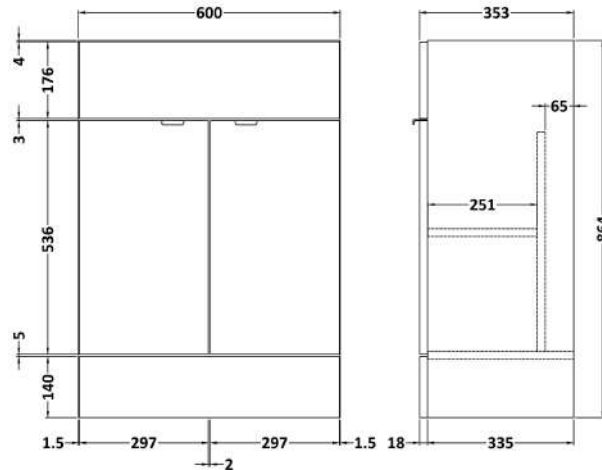

Sales Code: CBI412

Description: 1200mm Combination - Fd Option 2 - Rh

Packaging Details

Barcode: 5056211850151

Sales Code: OFG408

Description: 600 Vanity Unit (355mm Deep)

Product Dimensions

Height (mm):	864
Width (mm):	600
Depth (mm):	355
Nett Weight (kg):	20.5

Packaging Dimensions

Height (mm):	900
Width (mm):	625
Depth (mm):	375
Gross Weight (kg):	21

Packaging Data

Box Colour:	Brown Cardboard Box
Box Qty:	1
Label Size:	100 x 50
Label Colour:	White Label
Label Qty:	2

Sales Code: OFG481

Description: 300 Base Unit (255mm Deep)

Product Dimensions

Height (mm):	864
Width (mm):	300
Depth (mm):	255
Nett Weight (kg):	11

Packaging Dimensions

Height (mm):	900
Width (mm):	325
Depth (mm):	290
Gross Weight (kg):	11.5

Sales Code: PMB414R

Description: 1200 L Shaped Polymarble Basin Rh

Product Dimensions

Height (mm):	135
Width (mm):	1203
Depth (mm):	355
Nett Weight (kg):	17

Packaging Dimensions

Height (mm):	190
Width (mm):	420
Depth (mm):	1260
Gross Weight (kg):	17