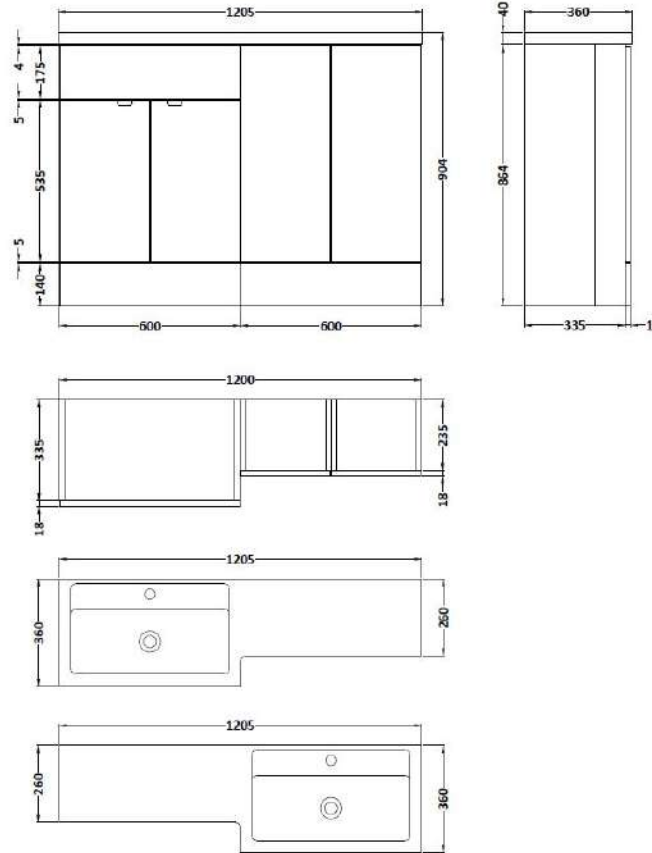

Sales Code: CBI412

Description: 1200mm Combination - Fd Option 2 - Rh

Packaging Details

Barcode: 5056211850151

Sales Code: OFG408

Description: 600 Vanity Unit (355mm Deep)

Product Dimensions

Height (mm):	864
Width (mm):	600
Depth (mm):	355
Nett Weight (kg):	20.5

Packaging Dimensions

Height (mm):	900
Width (mm):	625
Depth (mm):	375
Gross Weight (kg):	21

Packaging Data

Box Colour:	Brown Cardboard Box
Box Qty:	1
Label Size:	100 x 50
Label Colour:	White Label
Label Qty:	2

Sales Code: OFG481

Description: 300 Base Unit (255mm Deep)

Product Dimensions

Height (mm):	864
Width (mm):	300
Depth (mm):	255
Nett Weight (kg):	11

Packaging Dimensions

Height (mm):	900
Width (mm):	325
Depth (mm):	290
Gross Weight (kg):	11.5

Sales Code: PMB414R

Description: 1200 L Shaped Polymarble Basin Rh

Product Dimensions

Height (mm):	135
Width (mm):	1203
Depth (mm):	355
Nett Weight (kg):	17

Packaging Dimensions

Height (mm):	190
Width (mm):	420
Depth (mm):	1260
Gross Weight (kg):	17