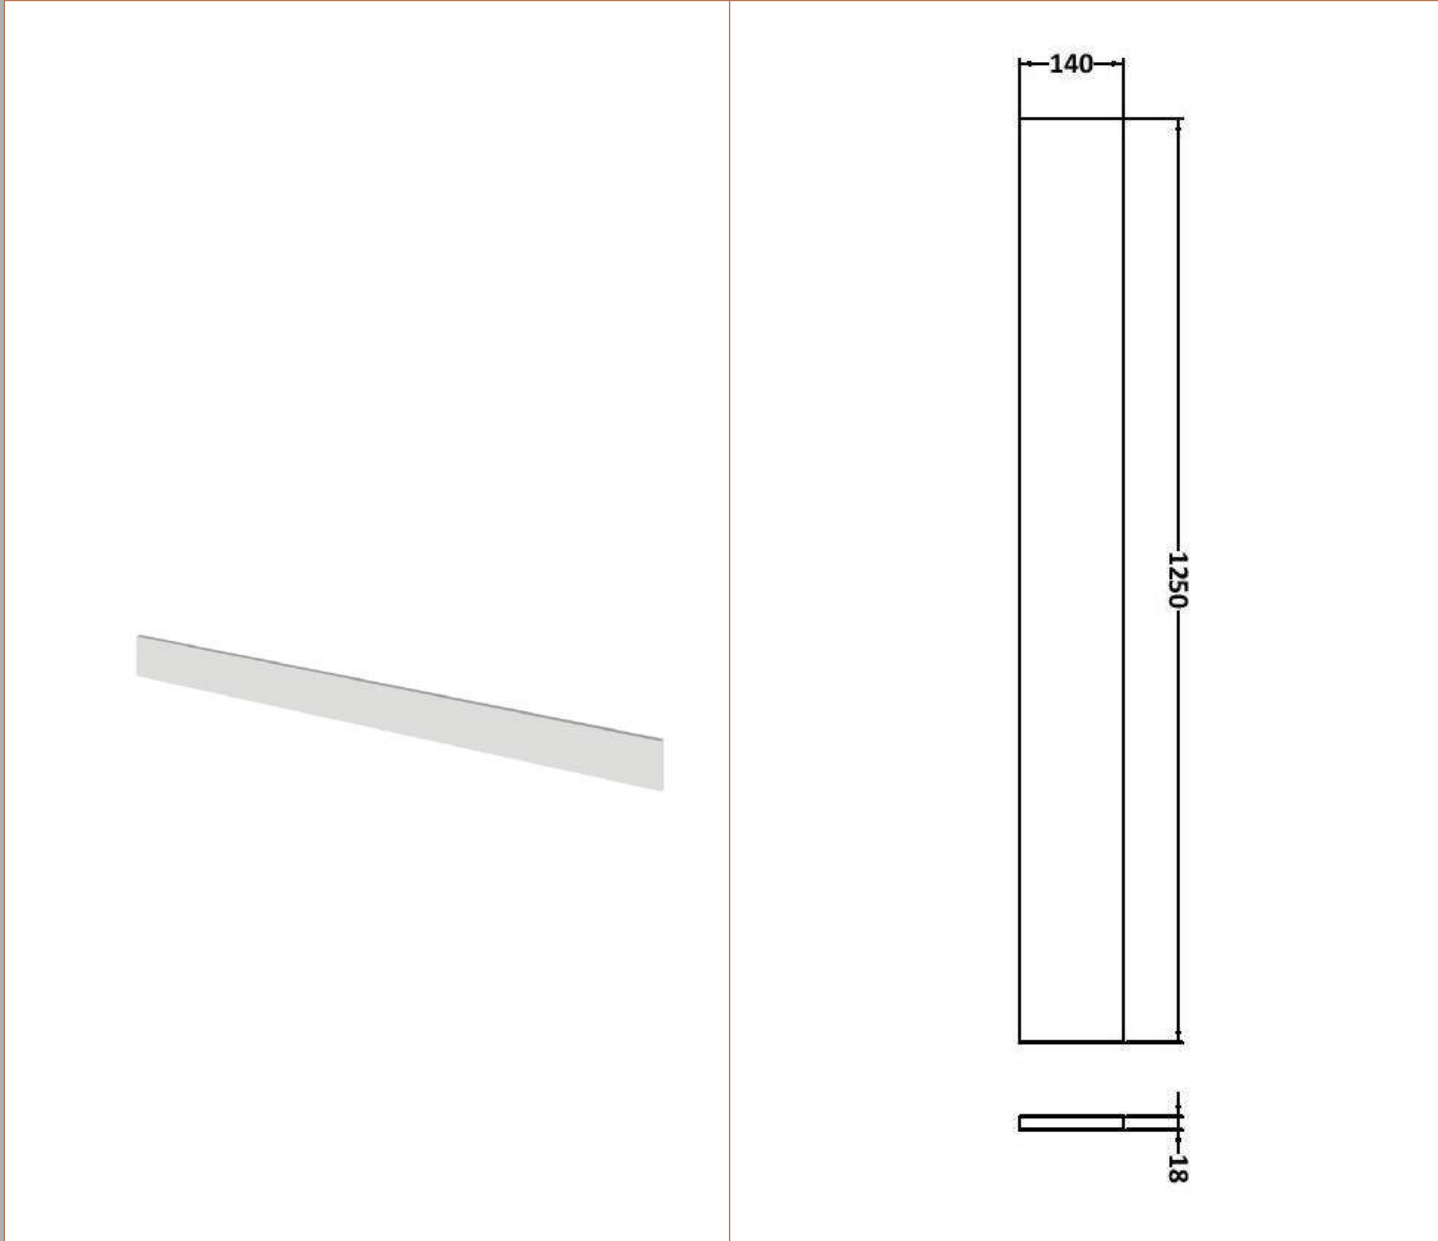

### Product Dimensions

Height (mm):	864
Width (mm):	600
Depth (mm):	355
Nett Weight (kg):	20.5

### Product Dimensions

Height (mm):	864
Width (mm):	300
Depth (mm):	255
Nett Weight (kg):	11

### Outer Box Dimensions (If Applicable)

Height (mm):	
Width (mm):	
Depth (mm):	
Gross Weight (kg):	
Barcode:	5056211849797

Sales Code: OFG491

Description: 1.25M Continuous Plinth (1250X140x18mm)

**Product Dimensions**

Height (mm):	1250
Width (mm):	145
Depth (mm):	18
Nett Weight (kg):	2

**Packaging Dimensions**

Height (mm):	20
Width (mm):	150
Depth (mm):	1260
Gross Weight (kg):	2