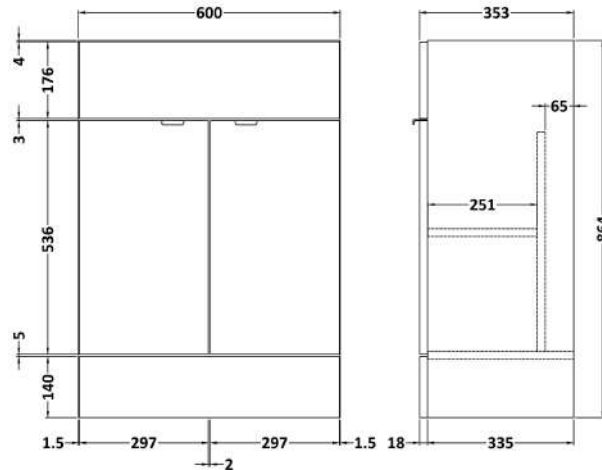

### Product Dimensions

Height (mm):	864
Width (mm):	600
Depth (mm):	355
Nett Weight (kg):	20.5

### Packaging Dimensions

Height (mm):	900
Width (mm):	625
Depth (mm):	375
Gross Weight (kg):	21

### Product Dimensions

Height (mm):	864
Width (mm):	600
Depth (mm):	255
Nett Weight (kg):	14

### Packaging Dimensions

Height (mm):	900
Width (mm):	625
Depth (mm):	290
Gross Weight (kg):	14.5