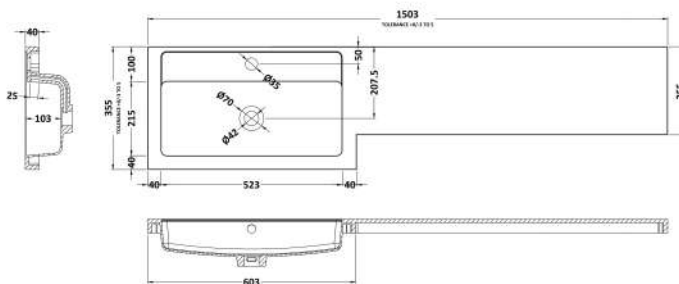

Sales Code: PMB415R

Description: 1500 L Shaped Polymarble Basin Rh

Product Dimensions

Height (mm):	135
Width (mm):	1503
Depth (mm):	355
Nett Weight (kg):	21

Packaging Dimensions

Height (mm):	190
Width (mm):	420
Depth (mm):	1570
Gross Weight (kg):	21

Packaging Data

Box Colour:	Brown Cardboard Box - Printed
Box Qty:	1
Label Size:	100 x 50
Label Colour:	White Label
Label Qty:	2

Outer Box Dimensions (If Applicable)

Height (mm):	
Width (mm):	
Depth (mm):	
Gross Weight (kg):	
Barcode:	5055275812501

Product Details

Country of Origin:	China
Fitting Instruction:	No
Certification: CE & UKCA:	No
WRAS:	N/A
WRAS No:	N/A
Product Material:	Polymarble
Fixing Supplied:	No

Pans/Bidets: Trap Style: Not Applicable Includes Seat: Not Applicable

Seats: Seat Type: Not Applicable Material: Not Applicable
Function: Not Applicable Hinge Type: Not Applicable
Hinge Material: Not Applicable

Cisterns: Operating Type: Not Applicable Fittings: Not Applicable
Lever Type: Not Applicable

Basins: Tap Hole: One Taphole Chain Stay Hole: No
Template: Not Required Waste Type Req: Slotted
Overflow Inc: Yes Overflow Cover: Yes
Inner Bowl Depth (mm): 103mm