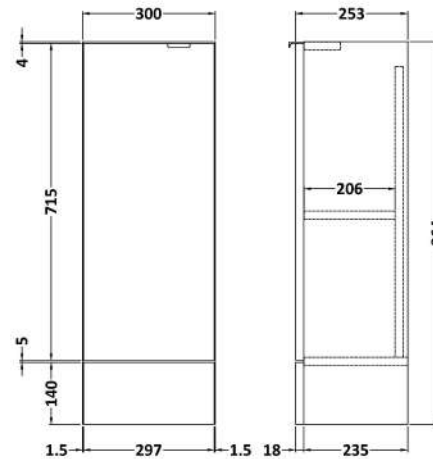

### Product Dimensions

Height (mm):	864
Width (mm):	600
Depth (mm):	255
Nett Weight (kg):	14

### Packaging Dimensions

Height (mm):	900
Width (mm):	625
Depth (mm):	290
Gross Weight (kg):	14.5

### Outer Box Dimensions (If Applicable)

Height (mm):	
Width (mm):	
Depth (mm):	
Gross Weight (kg):	
Barcode:	5056211849780

### Product Dimensions

Height (mm):	864
Width (mm):	300
Depth (mm):	255
Nett Weight (kg):	11