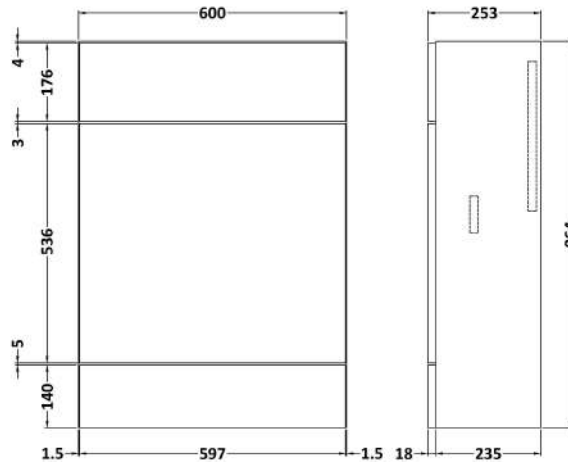

### Product Dimensions

Height (mm):	864
Width (mm):	600
Depth (mm):	355
Nett Weight (kg):	20.5

### Packaging Dimensions

Height (mm):	900
Width (mm):	625
Depth (mm):	375
Gross Weight (kg):	21

### Outer Box Dimensions (If Applicable)

Height (mm):	
Width (mm):	
Depth (mm):	
Gross Weight (kg):	
Barcode:	5056211849889

### Product Dimensions

Height (mm):	864
Width (mm):	600
Depth (mm):	255
Nett Weight (kg):	14