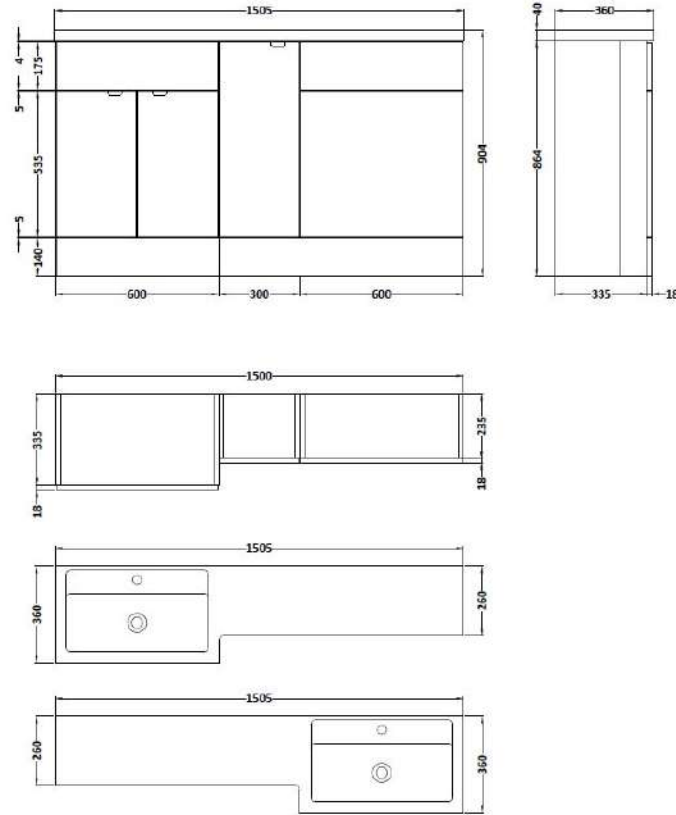

Sales Code: CBI414

Description: 1500mm Combination - Fd Option 2 - Rh

Packaging Details

Barcode: 5056211850175