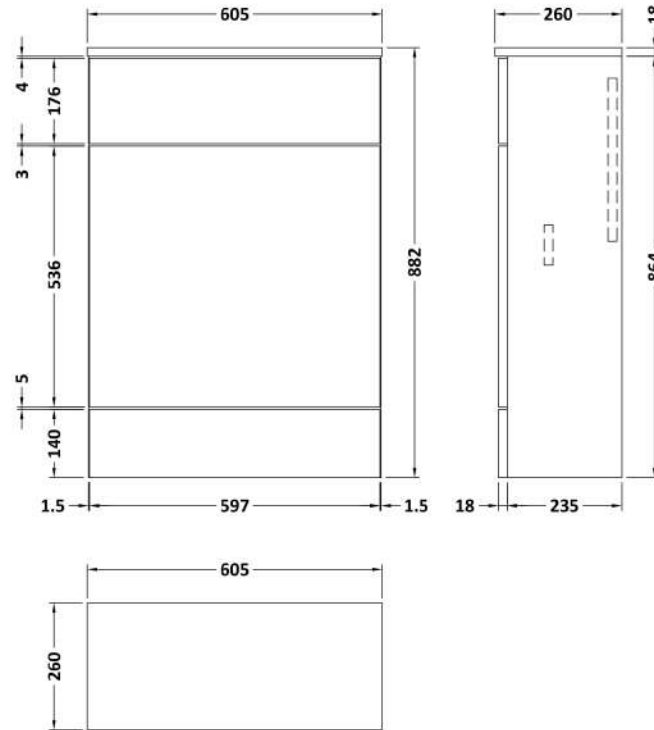

Sales Code: CBI419A

Description: 600 Wc Unit (255mm Deep)

Packaging Details

Barcode: 5056462603216

Sales Code: OFG442

Description: 600 Wc Unit Top 605X260

Product Dimensions

Height (mm):	18
Width (mm):	605
Depth (mm):	260
Nett Weight (kg):	2.5

Packaging Dimensions

Height (mm):	25
Width (mm):	625
Depth (mm):	280
Gross Weight (kg):	2.5

Packaging Data

Box Colour:	Brown Cardboard Box
Box Qty:	1
Label Size:	50 x 100
Label Colour:	White Label
Label Qty:	2

Sales Code: OFG447

Description: 600 Wc Unit (255mm Deep)

Product Dimensions

Height (mm):	864
Width (mm):	600
Depth (mm):	255
Nett Weight (kg):	14

Packaging Dimensions

Height (mm):	900
Width (mm):	625
Depth (mm):	290
Gross Weight (kg):	14.5

Packaging Data

Box Colour:	Brown Cardboard Box
Box Qty:	1
Label Size:	100 x 50
Label Colour:	White Label
Label Qty:	2

Outer Box Dimensions (If Applicable)

Height (mm):	
Width (mm):	
Depth (mm):	
Gross Weight (kg):	
Barcode:	5056211849780