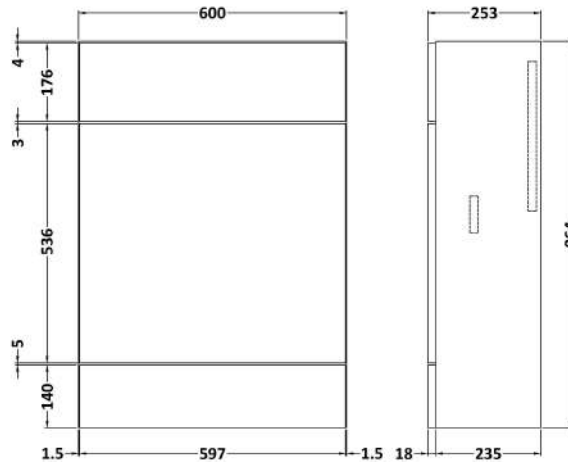

Sales Code: CBI419A

Description: 600 Wc Unit (255mm Deep)

Packaging Details

Barcode: 5056462603216

Sales Code: OFG442

Description: 600 Wc Unit Top 605X260

Product Dimensions

Height (mm):	18
Width (mm):	605
Depth (mm):	260
Nett Weight (kg):	2.5

Packaging Dimensions

Height (mm):	25
Width (mm):	625
Depth (mm):	280
Gross Weight (kg):	2.5

Packaging Data

Box Colour:	Brown Cardboard Box
Box Qty:	1
Label Size:	50 x 100
Label Colour:	White Label
Label Qty:	2

Sales Code: OFG447

Description: 600 Wc Unit (255mm Deep)

Product Dimensions

Height (mm):	864
Width (mm):	600
Depth (mm):	255
Nett Weight (kg):	14

Packaging Dimensions

Height (mm):	900
Width (mm):	625
Depth (mm):	290
Gross Weight (kg):	14.5

Packaging Data

Box Colour:	Brown Cardboard Box
Box Qty:	1
Label Size:	100 x 50
Label Colour:	White Label
Label Qty:	2

Outer Box Dimensions (If Applicable)

Height (mm):	
Width (mm):	
Depth (mm):	
Gross Weight (kg):	
Barcode:	5056211849780