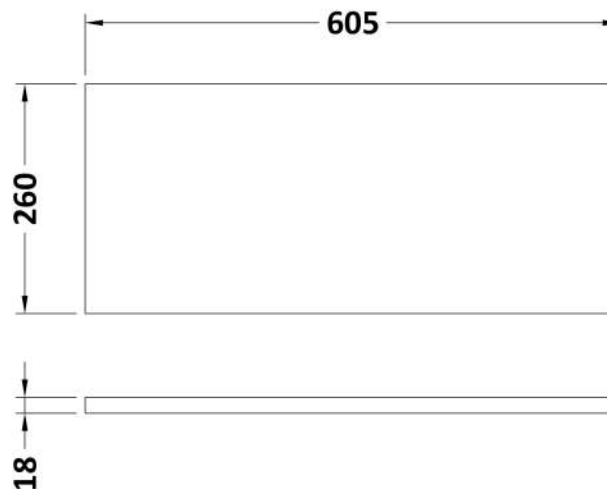

Sales Code: CBI419A

Description: 600 Wc Unit (255mm Deep)

Packaging Details

Barcode: 5056462603216

Sales Code: OFG442

Description: 600 Wc Unit Top 605X260

Product Dimensions

Height (mm):	18
Width (mm):	605
Depth (mm):	260
Nett Weight (kg):	2.5

Packaging Dimensions

Height (mm):	25
Width (mm):	625
Depth (mm):	280
Gross Weight (kg):	2.5

Packaging Data

Box Colour:	Brown Cardboard Box
Box Qty:	1
Label Size:	50 x 100
Label Colour:	White Label
Label Qty:	2

Sales Code: OFG447

Description: 600 Wc Unit (255mm Deep)

Product Dimensions

Height (mm):	864
Width (mm):	600
Depth (mm):	255
Nett Weight (kg):	14

Packaging Dimensions

Height (mm):	900
Width (mm):	625
Depth (mm):	290
Gross Weight (kg):	14.5

Packaging Data

Box Colour:	Brown Cardboard Box
Box Qty:	1
Label Size:	100 x 50
Label Colour:	White Label
Label Qty:	2

Outer Box Dimensions (If Applicable)

Height (mm):	
Width (mm):	
Depth (mm):	
Gross Weight (kg):	
Barcode:	5056211849780