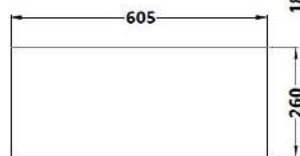

Sales Code: CBI419

Description: 600mm Compact Wc Unit & Polymarble Top

Packaging Details

Barcode: 5056211850229

Sales Code: OFG447

Description: 600 Wc Unit (255mm Deep)

Product Dimensions

Height (mm):	864
Width (mm):	600
Depth (mm):	255
Nett Weight (kg):	14

Packaging Dimensions

Height (mm):	900
Width (mm):	625
Depth (mm):	290
Gross Weight (kg):	14.5

Packaging Data

Box Colour:	Brown Cardboard Box
Box Qty:	1
Label Size:	100 x 50
Label Colour:	White Label
Label Qty:	2

Sales Code: PMB443

Description: 600 Wc Unit Top 600X255

Product Dimensions

Height (mm):	40
Width (mm):	603
Depth (mm):	255
Nett Weight (kg):	6.5

Packaging Dimensions

Height (mm):	90
Width (mm):	335
Depth (mm):	670
Gross Weight (kg):	6.5

Packaging Data

Box Colour:	Brown Cardboard Box - Printed
Box Qty:	1
Label Size:	100 x 50
Label Colour:	White Label
Label Qty:	2

Outer Box Dimensions (If Applicable)

Height (mm):	
Width (mm):	
Depth (mm):	
Gross Weight (kg):	
Barcode:	5055275812402