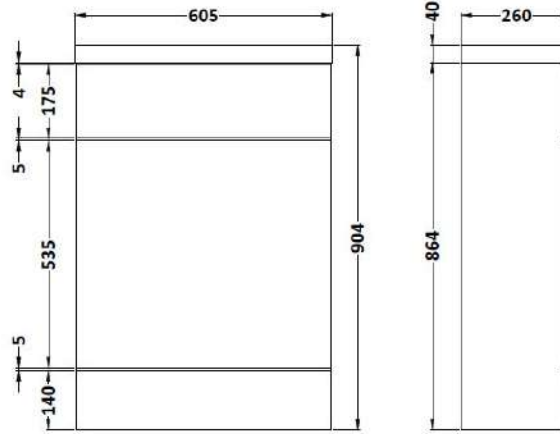

Sales Code: CBI419

Description: 600mm Compact Wc Unit & Polymarble Top

Packaging Details

Barcode: 5056211850229

Sales Code: OFG447

Description: 600 Wc Unit (255mm Deep)

Product Dimensions

Height (mm):	864
Width (mm):	600
Depth (mm):	255
Nett Weight (kg):	14

Packaging Dimensions

Height (mm):	900
Width (mm):	625
Depth (mm):	290
Gross Weight (kg):	14.5

Packaging Data

Box Colour:	Brown Cardboard Box
Box Qty:	1
Label Size:	100 x 50
Label Colour:	White Label
Label Qty:	2

Sales Code: PMB443

Description: 600 Wc Unit Top 600X255

Product Dimensions

Height (mm):	40
Width (mm):	603
Depth (mm):	255
Nett Weight (kg):	6.5

Packaging Dimensions

Height (mm):	90
Width (mm):	335
Depth (mm):	670
Gross Weight (kg):	6.5

Packaging Data

Box Colour:	Brown Cardboard Box - Printed
Box Qty:	1
Label Size:	100 x 50
Label Colour:	White Label
Label Qty:	2

Outer Box Dimensions (If Applicable)

Height (mm):	
Width (mm):	
Depth (mm):	
Gross Weight (kg):	
Barcode:	5055275812402