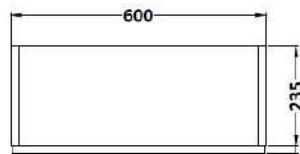

Sales Code: CBI419

Description: 600mm Compact Wc Unit & Polymarble Top

Packaging Details

Barcode: 5056211850229

Sales Code: OFG447

Description: 600 Wc Unit (255mm Deep)

Product Dimensions

Height (mm):	864
Width (mm):	600
Depth (mm):	255
Nett Weight (kg):	14

Packaging Dimensions

Height (mm):	900
Width (mm):	625
Depth (mm):	290
Gross Weight (kg):	14.5

Packaging Data

Box Colour:	Brown Cardboard Box
Box Qty:	1
Label Size:	100 x 50
Label Colour:	White Label
Label Qty:	2

Sales Code: PMB443

Description: 600 Wc Unit Top 600X255

Product Dimensions

Height (mm):	40
Width (mm):	603
Depth (mm):	255
Nett Weight (kg):	6.5

Packaging Dimensions

Height (mm):	90
Width (mm):	335
Depth (mm):	670
Gross Weight (kg):	6.5

Packaging Data

Box Colour:	Brown Cardboard Box - Printed
Box Qty:	1
Label Size:	100 x 50
Label Colour:	White Label
Label Qty:	2

Outer Box Dimensions (If Applicable)

Height (mm):	
Width (mm):	
Depth (mm):	
Gross Weight (kg):	
Barcode:	5055275812402