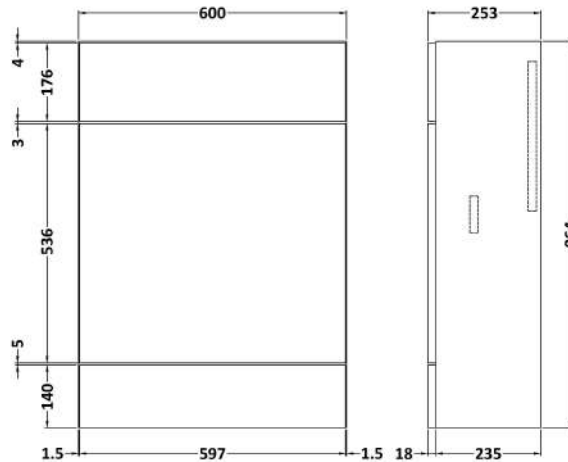

Sales Code: CBI419

Description: 600mm Compact Wc Unit & Polymarble Top

Packaging Details

Barcode: 5056211850229

Sales Code: OFG447

Description: 600 Wc Unit (255mm Deep)

Product Dimensions

Height (mm):	864
Width (mm):	600
Depth (mm):	255
Nett Weight (kg):	14

Packaging Dimensions

Height (mm):	900
Width (mm):	625
Depth (mm):	290
Gross Weight (kg):	14.5

Packaging Data

Box Colour:	Brown Cardboard Box
Box Qty:	1
Label Size:	100 x 50
Label Colour:	White Label
Label Qty:	2

Sales Code: PMB443

Description: 600 Wc Unit Top 600X255

Product Dimensions

Height (mm):	40
Width (mm):	603
Depth (mm):	255
Nett Weight (kg):	6.5

Packaging Dimensions

Height (mm):	90
Width (mm):	335
Depth (mm):	670
Gross Weight (kg):	6.5

Packaging Data

Box Colour:	Brown Cardboard Box - Printed
Box Qty:	1
Label Size:	100 x 50
Label Colour:	White Label
Label Qty:	2

Outer Box Dimensions (If Applicable)

Height (mm):	
Width (mm):	
Depth (mm):	
Gross Weight (kg):	
Barcode:	5055275812402