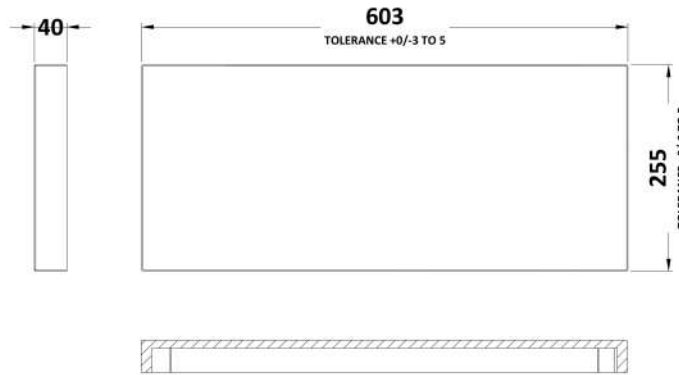

Sales Code: CBI419

Description: 600mm Compact Wc Unit & Polymarble Top

Packaging Details

Barcode: 5056211850229

Sales Code: OFG447

Description: 600 Wc Unit (255mm Deep)

Product Dimensions

Height (mm):	864
Width (mm):	600
Depth (mm):	255
Nett Weight (kg):	14

Packaging Dimensions

Height (mm):	900
Width (mm):	625
Depth (mm):	290
Gross Weight (kg):	14.5

Packaging Data

Box Colour:	Brown Cardboard Box
Box Qty:	1
Label Size:	100 x 50
Label Colour:	White Label
Label Qty:	2

Sales Code: PMB443

Description: 600 Wc Unit Top 600X255

Product Dimensions

Height (mm):	40
Width (mm):	603
Depth (mm):	255
Nett Weight (kg):	6.5

Packaging Dimensions

Height (mm):	90
Width (mm):	335
Depth (mm):	670
Gross Weight (kg):	6.5

Packaging Data

Box Colour:	Brown Cardboard Box - Printed
Box Qty:	1
Label Size:	100 x 50
Label Colour:	White Label
Label Qty:	2

Outer Box Dimensions (If Applicable)

Height (mm):	
Width (mm):	
Depth (mm):	
Gross Weight (kg):	
Barcode:	5055275812402