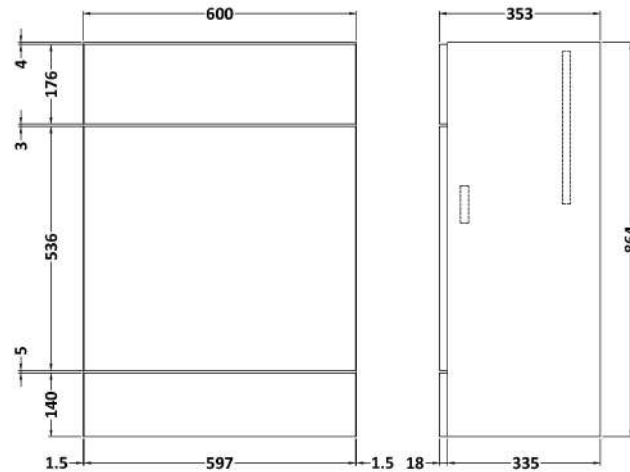

Sales Code: CBI420

Description: 600mm Fd Wc Unit & Polymarble Top

Packaging Details

Barcode: 5056211850236

Sales Code: OFG448

Description: 600 Wc Unit (355mm Deep)

Product Dimensions

Height (mm):	864
Width (mm):	600
Depth (mm):	355
Nett Weight (kg):	15.5

Packaging Dimensions

Height (mm):	900
Width (mm):	625
Depth (mm):	375
Gross Weight (kg):	16

Packaging Data

Box Colour:	Brown Cardboard Box
Box Qty:	1
Label Size:	100 x 50
Label Colour:	White Label
Label Qty:	2

Sales Code: PMB453

Description: 600 Wc Unit Top 600X355

Product Dimensions

Height (mm):	40
Width (mm):	603
Depth (mm):	355
Nett Weight (kg):	8

Packaging Dimensions

Height (mm):	90
Width (mm):	420
Depth (mm):	670
Gross Weight (kg):	8

Packaging Data

Box Colour:	Brown Cardboard Box - Printed
Box Qty:	1
Label Size:	100 x 50
Label Colour:	White Label
Label Qty:	2

Outer Box Dimensions (If Applicable)

Height (mm):	
Width (mm):	
Depth (mm):	
Gross Weight (kg):	
Barcode:	5055275812426