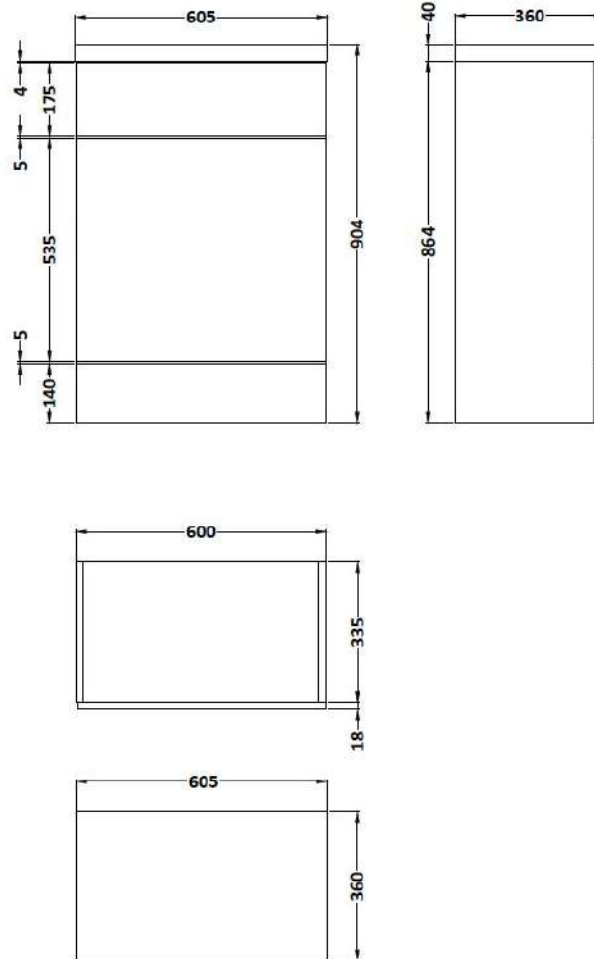

Sales Code: CBI420

Description: 600mm Fd Wc Unit & Polymarble Top

Packaging Details

Barcode: 5056211850236

Sales Code: OFG448

Description: 600 Wc Unit (355mm Deep)

Product Dimensions

Height (mm):	864
Width (mm):	600
Depth (mm):	355
Nett Weight (kg):	15.5

Packaging Dimensions

Height (mm):	900
Width (mm):	625
Depth (mm):	375
Gross Weight (kg):	16

Packaging Data

Box Colour:	Brown Cardboard Box
Box Qty:	1
Label Size:	100 x 50
Label Colour:	White Label
Label Qty:	2

Sales Code: PMB453

Description: 600 Wc Unit Top 600X355

Product Dimensions

Height (mm):	40
Width (mm):	603
Depth (mm):	355
Nett Weight (kg):	8

Packaging Dimensions

Height (mm):	90
Width (mm):	420
Depth (mm):	670
Gross Weight (kg):	8

Packaging Data

Box Colour:	Brown Cardboard Box - Printed
Box Qty:	1
Label Size:	100 x 50
Label Colour:	White Label
Label Qty:	2

Outer Box Dimensions (If Applicable)

Height (mm):	
Width (mm):	
Depth (mm):	
Gross Weight (kg):	
Barcode:	5055275812426