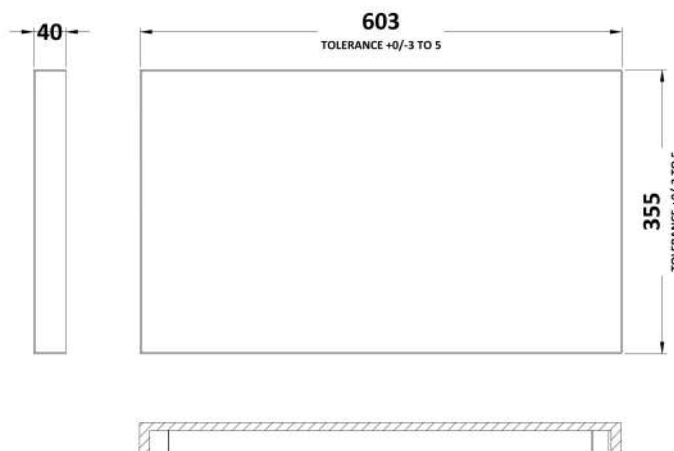

Sales Code: CBI420

Description: 600mm Fd Wc Unit & Polymarble Top

Packaging Details

Barcode: 5056211850236

Sales Code: OFG448

Description: 600 Wc Unit (355mm Deep)

Product Dimensions

Height (mm):	864
Width (mm):	600
Depth (mm):	355
Nett Weight (kg):	15.5

Packaging Dimensions

Height (mm):	900
Width (mm):	625
Depth (mm):	375
Gross Weight (kg):	16

Packaging Data

Box Colour:	Brown Cardboard Box
Box Qty:	1
Label Size:	100 x 50
Label Colour:	White Label
Label Qty:	2

Sales Code: PMB453

Description: 600 Wc Unit Top 600X355

Product Dimensions

Height (mm):	40
Width (mm):	603
Depth (mm):	355
Nett Weight (kg):	8

Packaging Dimensions

Height (mm):	90
Width (mm):	420
Depth (mm):	670
Gross Weight (kg):	8

Packaging Data

Box Colour:	Brown Cardboard Box - Printed
Box Qty:	1
Label Size:	100 x 50
Label Colour:	White Label
Label Qty:	2

Outer Box Dimensions (If Applicable)

Height (mm):	
Width (mm):	
Depth (mm):	
Gross Weight (kg):	
Barcode:	5055275812426