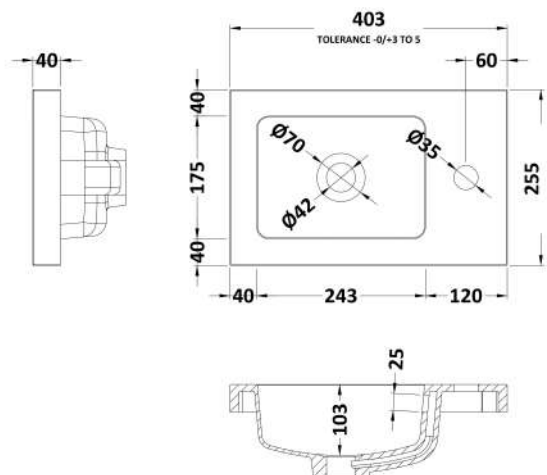

Packaging Dimensions

Height (mm):	900
Width (mm):	425
Depth (mm):	290
Gross Weight (kg):	12.5

Packaging Data

Box Colour:	Brown Cardboard Box
Box Qty:	1
Label Size:	100 x 50
Label Colour:	White Label
Label Qty:	2

Outer Box Dimensions (If Applicable)

Height (mm):	
Width (mm):	
Depth (mm):	
Gross Weight (kg):	
Barcode:	5056211849810

Product Details

Country of Origin:	China
Fitting Instruction:	No
CE & UKCA:	N/A
FSC Certified Materials:	Yes
Colour:	Gloss Grey Mist
Construction Method:	Cam & Wood Dowel
Construction Type:	Rigid
Cabinet Finish:	MFC Painted Gloss
Fascia Finish:	MFC Painted Gloss
Cabinet Thickness (mm):	16
Fascia Thickness (mm):	18
Drawer Included:	No
Drawer Type:	Not Applicable
No of Shelves:	1
Hinge Type:	95 Degree Clip-On Soft Close
Hinge Included:	Yes
Adjustable Legs:	No
Fixings Included:	Yes
Handle Style:	Contemporary
Waste Shroud:	No
Handle Included:	Yes
Handle Type:	Wrapover

Sales Code: PMB301

Description: 400 Side Tap Basin 1Th (402.5X255x40)

Product Dimensions

Height (mm):	135
Width (mm):	403
Depth (mm):	255
Nett Weight (kg):	6.01

Packaging Dimensions

Height (mm):	315
Width (mm):	205
Depth (mm):	455
Gross Weight (kg):	6.01

Packaging Data

Box Colour:	
Box Qty:	
Label Size:	x
Label Colour:	
Label Qty:	

Outer Box Dimensions (If Applicable)

Height (mm):	
Width (mm):	
Depth (mm):	
Gross Weight (kg):	
Barcode:	5055369063024

Product Details