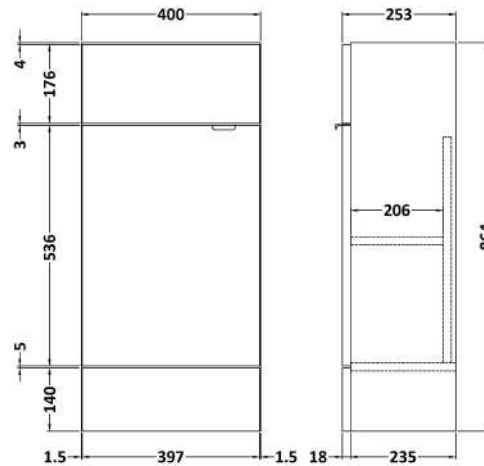

Sales Code: CBI421

Description: 400mm Compact Vanity Unit & Basin

Packaging Details

Barcode: 5056211850243

Sales Code: OFG403

Description: 400 Vanity Unit (255mm Deep)

Product Dimensions

Height (mm):	864
Width (mm):	400
Depth (mm):	255
Nett Weight (kg):	12

Packaging Dimensions

Height (mm):	900
Width (mm):	425
Depth (mm):	290
Gross Weight (kg):	12.5

Packaging Data

Box Colour:	Brown Cardboard Box
Box Qty:	1
Label Size:	100 x 50
Label Colour:	White Label
Label Qty:	2

Sales Code: PMB301

Description: 400 Side Tap Basin 1Th (402.5X255x40)

Product Dimensions

Height (mm):	135
Width (mm):	403
Depth (mm):	255
Nett Weight (kg):	6.01

Packaging Dimensions

Height (mm):	315
Width (mm):	205
Depth (mm):	455
Gross Weight (kg):	6.01

Packaging Data

Box Colour:	
Box Qty:	
Label Size:	x
Label Colour:	
Label Qty:	

Outer Box Dimensions (If Applicable)

Height (mm):	
Width (mm):	
Depth (mm):	
Gross Weight (kg):	
Barcode:	5055369063024

Product Details