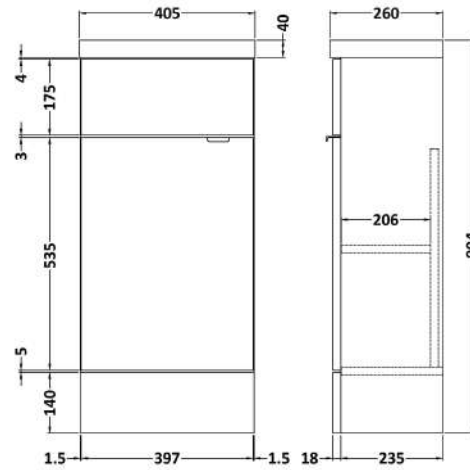

Sales Code: CBI421

Description: 400mm Compact Vanity Unit & Basin

Packaging Details

Barcode: 5056211850243

Sales Code: OFG403

Description: 400 Vanity Unit (255mm Deep)

Product Dimensions

Height (mm):	864
Width (mm):	400
Depth (mm):	255
Nett Weight (kg):	12

Packaging Dimensions

Height (mm):	900
Width (mm):	425
Depth (mm):	290
Gross Weight (kg):	12.5

Packaging Data

Box Colour:	Brown Cardboard Box
Box Qty:	1
Label Size:	100 x 50
Label Colour:	White Label
Label Qty:	2

Sales Code: PMB301

Description: 400 Side Tap Basin 1Th (402.5X255x40)

Product Dimensions

Height (mm):	135
Width (mm):	403
Depth (mm):	255
Nett Weight (kg):	6.01

Packaging Dimensions

Height (mm):	315
Width (mm):	205
Depth (mm):	455
Gross Weight (kg):	6.01

Packaging Data

Box Colour:	
Box Qty:	
Label Size:	x
Label Colour:	
Label Qty:	

Outer Box Dimensions (If Applicable)

Height (mm):	
Width (mm):	
Depth (mm):	
Gross Weight (kg):	
Barcode:	5055369063024

Product Details