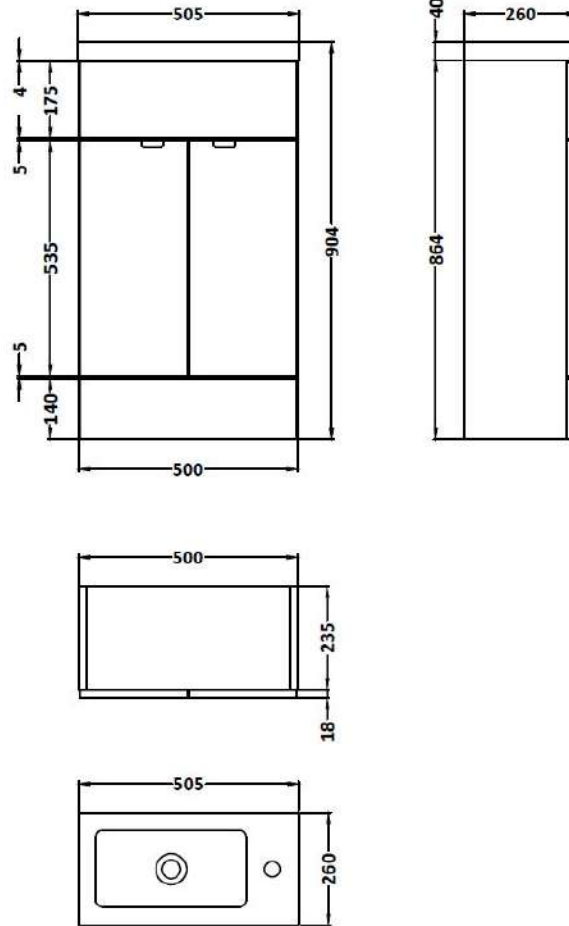

Sales Code: CBI422

Description: 500mm Compact Vanity Unit & Basin

Packaging Details

Barcode: 5056211850250

Sales Code: OFG405

Description: 500 Vanity Unit (255mm Deep)

Product Dimensions

Height (mm):	864
Width (mm):	500
Depth (mm):	255
Nett Weight (kg):	15

Packaging Dimensions

Height (mm):	900
Width (mm):	525
Depth (mm):	290
Gross Weight (kg):	15.5

Packaging Data

Box Colour:	Brown Cardboard Box
Box Qty:	1
Label Size:	100 x 50
Label Colour:	White Label
Label Qty:	2

Sales Code: PMB302

Description: 500 Side Tap Basin 1Th (502.5X255x40)

Product Dimensions

Height (mm):	255
Width (mm):	503
Depth (mm):	135
Nett Weight (kg):	8

Packaging Dimensions

Height (mm):	305
Width (mm):	205
Depth (mm):	555
Gross Weight (kg):	8

Packaging Data

Box Colour:	Brown Cardboard Box - Printed
Box Qty:	1
Label Size:	100 x 50
Label Colour:	White Label
Label Qty:	2

Outer Box Dimensions (If Applicable)

Height (mm):	
Width (mm):	
Depth (mm):	
Gross Weight (kg):	
Barcode:	5055369063031