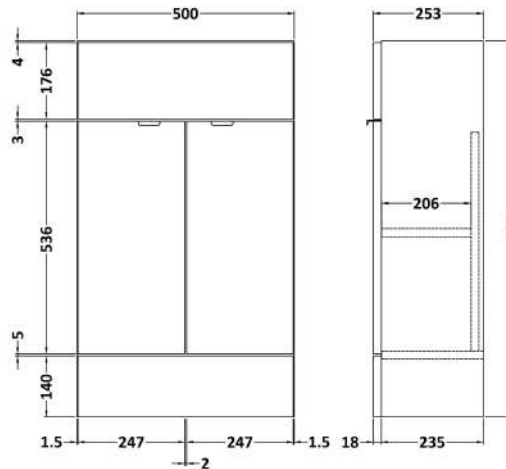

Sales Code: CBI422

Description: 500mm Compact Vanity Unit & Basin

Packaging Details

Barcode: 5056211850250

Sales Code: OFG405

Description: 500 Vanity Unit (255mm Deep)

Product Dimensions

Height (mm):	864
Width (mm):	500
Depth (mm):	255
Nett Weight (kg):	15

Packaging Dimensions

Height (mm):	900
Width (mm):	525
Depth (mm):	290
Gross Weight (kg):	15.5

Packaging Data

Box Colour:	Brown Cardboard Box
Box Qty:	1
Label Size:	100 x 50
Label Colour:	White Label
Label Qty:	2

Outer Box Dimensions (If Applicable)

Height (mm):	
Width (mm):	
Depth (mm):	
Gross Weight (kg):	
Barcode:	5056211849827

Product Details

Country of Origin:	China
Fitting Instruction:	No
CE & UKCA:	N/A
FSC Certified Materials:	Yes
Colour:	Gloss Grey Mist
Construction Method:	Cam & Wood Dowel
Construction Type:	Rigid
Cabinet Finish:	MFC Painted Gloss
Fascia Finish:	MFC Painted Gloss
Cabinet Thickness (mm):	16
Fascia Thickness (mm):	18
Drawer Included:	No
Drawer Type:	Not Applicable
No of Shelves:	1
Hinge Type:	95 Degree Clip-On Soft Close
Hinge Included:	Yes
Adjustable Legs:	No
Fixings Included:	Yes
Handle Style:	Contemporary
Waste Shroud:	No
Handle Included:	Yes
Handle Type:	Wrapover

Sales Code: PMB302

Description: 500 Side Tap Basin 1Th (502.5X255x40)

Product Dimensions

Height (mm):	255
Width (mm):	503
Depth (mm):	135
Nett Weight (kg):	8

Packaging Dimensions

Height (mm):	305
Width (mm):	205
Depth (mm):	555
Gross Weight (kg):	8