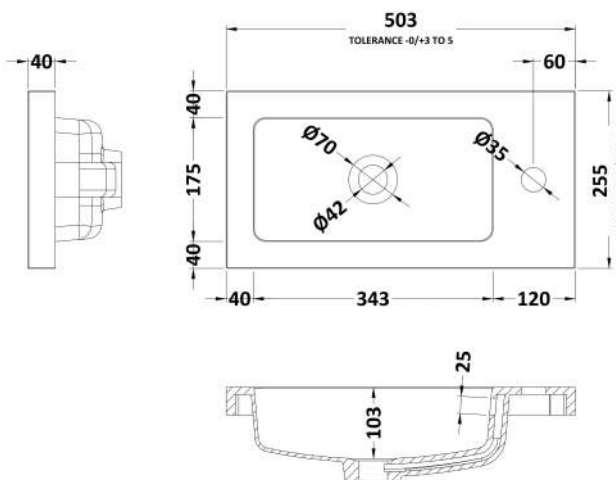

Packaging Dimensions

Height (mm):	900
Width (mm):	525
Depth (mm):	290
Gross Weight (kg):	15.5

Packaging Data

Box Colour:	Brown Cardboard Box
Box Qty:	1
Label Size:	100 x 50
Label Colour:	White Label
Label Qty:	2

Outer Box Dimensions (If Applicable)

Height (mm):	
Width (mm):	
Depth (mm):	
Gross Weight (kg):	
Barcode:	5056211849827

Product Details

Country of Origin:	China
Fitting Instruction:	No
CE & UKCA:	N/A
FSC Certified Materials:	Yes
Colour:	Gloss Grey Mist
Construction Method:	Cam & Wood Dowel
Construction Type:	Rigid
Cabinet Finish:	MFC Painted Gloss
Fascia Finish:	MFC Painted Gloss
Cabinet Thickness (mm):	16
Fascia Thickness (mm):	18
Drawer Included:	No
Drawer Type:	Not Applicable
No of Shelves:	1
Hinge Type:	95 Degree Clip-On Soft Close
Hinge Included:	Yes
Adjustable Legs:	No
Fixings Included:	Yes
Handle Style:	Contemporary
Waste Shroud:	No
Handle Included:	Yes
Handle Type:	Wrapover

Sales Code: PMB302

Description: 500 Side Tap Basin 1Th (502.5X255x40)

Product Dimensions

Height (mm):	255
Width (mm):	503
Depth (mm):	135
Nett Weight (kg):	8

Packaging Dimensions

Height (mm):	305
Width (mm):	205
Depth (mm):	555
Gross Weight (kg):	8

Packaging Data

Box Colour:	Brown Cardboard Box - Printed
Box Qty:	1
Label Size:	100 x 50
Label Colour:	White Label
Label Qty:	2

Outer Box Dimensions (If Applicable)

Height (mm):	
Width (mm):	
Depth (mm):	
Gross Weight (kg):	
Barcode:	5055369063031