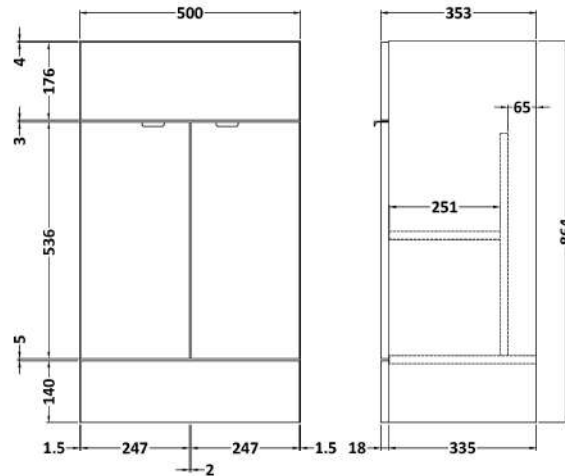

### Product Dimensions

Height (mm):	864
Width (mm):	500
Depth (mm):	355
Nett Weight (kg):	18

### Packaging Dimensions

Height (mm):	900
Width (mm):	525
Depth (mm):	375
Gross Weight (kg):	18.5

### Outer Box Dimensions (If Applicable)

Height (mm):	
Width (mm):	
Depth (mm):	
Gross Weight (kg):	
Barcode:	5056211849872

Sales Code: PMB312

Description: 500 Rear Tap Basin 1Th

**Product Dimensions**

Height (mm):	355
Width (mm):	503
Depth (mm):	135
Nett Weight (kg):	8.1

**Packaging Dimensions**

Height (mm):	420
Width (mm):	210
Depth (mm):	550
Gross Weight (kg):	8.1