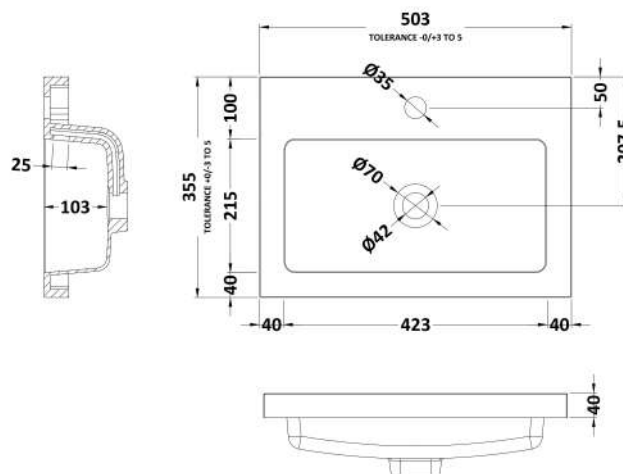

### Product Dimensions

Height (mm):	864
Width (mm):	500
Depth (mm):	355
Nett Weight (kg):	18

### Packaging Dimensions

Height (mm):	900
Width (mm):	525
Depth (mm):	375
Gross Weight (kg):	18.5

### Outer Box Dimensions (If Applicable)

Height (mm):	
Width (mm):	
Depth (mm):	
Gross Weight (kg):	
Barcode:	5056211849872

Sales Code: PMB312

Description: 500 Rear Tap Basin 1Th

**Product Dimensions**

Height (mm):	355
Width (mm):	503
Depth (mm):	135
Nett Weight (kg):	8.1

**Packaging Dimensions**

Height (mm):	420
Width (mm):	210
Depth (mm):	550
Gross Weight (kg):	8.1