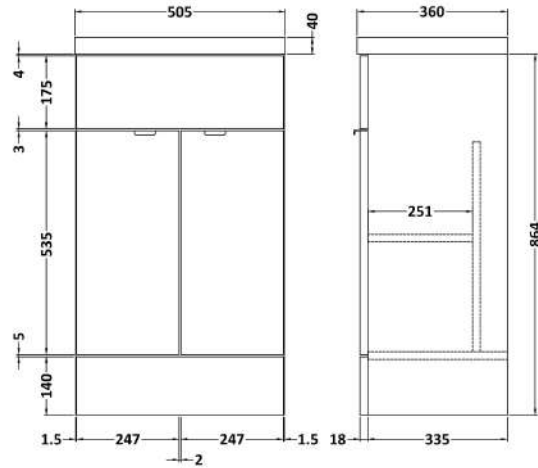

Sales Code: CBI424

Description: 500mm Fd Vanity Unit & Basin

Packaging Details

Barcode: 5056211850274