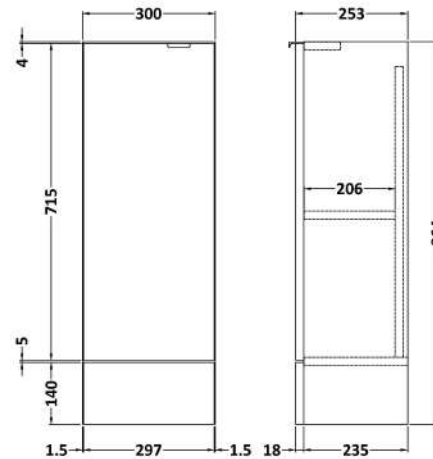

Packaging Dimensions

Height (mm):	900
Width (mm):	625
Depth (mm):	290
Gross Weight (kg):	17.5

Packaging Data

Box Colour:	Brown Cardboard Box
Box Qty:	1
Label Size:	100 x 50
Label Colour:	White Label
Label Qty:	2

Sales Code: OFG481

Description: 300 Base Unit (255mm Deep)

Product Dimensions

Height (mm):	864
Width (mm):	300
Depth (mm):	255
Nett Weight (kg):	11

Packaging Dimensions

Height (mm):	900
Width (mm):	325
Depth (mm):	290
Gross Weight (kg):	11.5

Packaging Data

Box Colour:	Brown Cardboard Box
Box Qty:	1
Label Size:	100 x 50
Label Colour:	White Label
Label Qty:	2

Outer Box Dimensions (If Applicable)

Height (mm):	
Width (mm):	
Depth (mm):	
Gross Weight (kg):	
Barcode:	5056211849797

Sales Code: PMB404

Description: 1200 Straight Polymarble Basin

Product Dimensions

Height (mm):	135
Width (mm):	1203
Depth (mm):	255
Nett Weight (kg):	14

Packaging Dimensions

Height (mm):	190
Width (mm):	320
Depth (mm):	1260
Gross Weight (kg):	14