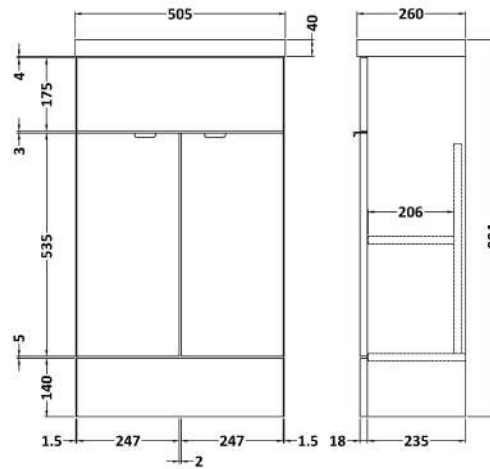

Sales Code: CBI425

Description: 1200mm Combination - Compact Option 2

Packaging Details

Barcode: 5056211850281

Sales Code: OFG407

Description: 600 Vanity Unit (255mm Deep)

Product Dimensions

Height (mm):	864
Width (mm):	600
Depth (mm):	255
Nett Weight (kg):	17

Packaging Dimensions

Height (mm):	900
Width (mm):	625
Depth (mm):	290
Gross Weight (kg):	17.5

Packaging Data

Box Colour:	Brown Cardboard Box
Box Qty:	1
Label Size:	100 x 50
Label Colour:	White Label
Label Qty:	2

Sales Code: OFG481

Description: 300 Base Unit (255mm Deep)

Product Dimensions

Height (mm):	864
Width (mm):	300
Depth (mm):	255
Nett Weight (kg):	11

Packaging Dimensions

Height (mm):	900
Width (mm):	325
Depth (mm):	290
Gross Weight (kg):	11.5

Sales Code: PMB404

Description: 1200 Straight Polymarble Basin

Product Dimensions

Height (mm):	135
Width (mm):	1203
Depth (mm):	255
Nett Weight (kg):	14

Packaging Dimensions

Height (mm):	190
Width (mm):	320
Depth (mm):	1260
Gross Weight (kg):	14