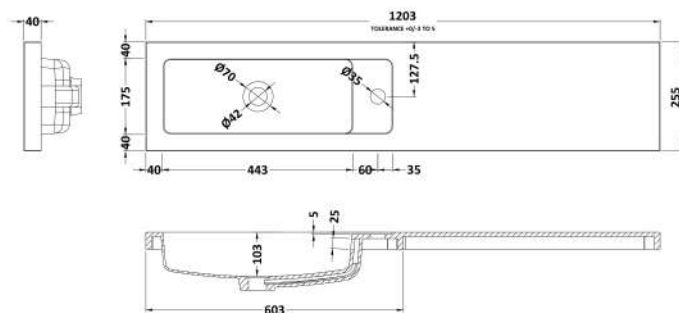

Packaging Data

Box Colour:	Brown Cardboard Box
Box Qty:	1
Label Size:	100 x 50
Label Colour:	White Label
Label Qty:	2

Outer Box Dimensions (If Applicable)

Height (mm):	
Width (mm):	
Depth (mm):	
Gross Weight (kg):	
Barcode:	5056211849797

Sales Code: OFG491

Description: 1.25M Continuous Plinth (1250X140x18mm)

Product Dimensions

Height (mm):	1250
Width (mm):	145
Depth (mm):	18
Nett Weight (kg):	2

Packaging Dimensions

Height (mm):	20
Width (mm):	150
Depth (mm):	1260
Gross Weight (kg):	2

Packaging Data

Box Colour:	Brown Cardboard Box
Box Qty:	1
Label Size:	100 x 50
Label Colour:	White Label
Label Qty:	2

Outer Box Dimensions (If Applicable)

Height (mm):	
Width (mm):	
Depth (mm):	
Gross Weight (kg):	
Barcode:	5056211850007

Sales Code: PMB404

Description: 1200 Straight Polymarble Basin

Product Dimensions

Height (mm):	135
Width (mm):	1203
Depth (mm):	255
Nett Weight (kg):	14

Packaging Dimensions

Height (mm):	190
Width (mm):	320
Depth (mm):	1260
Gross Weight (kg):	14