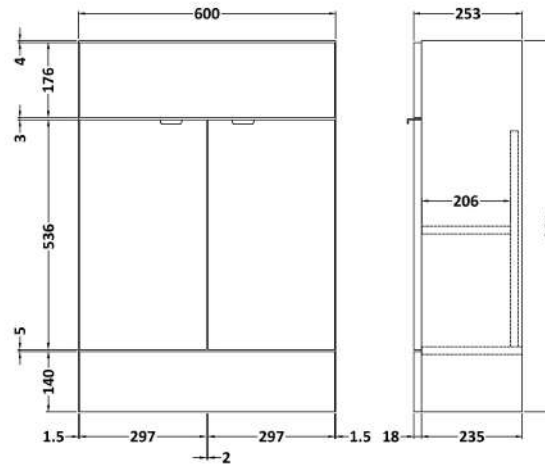

Sales Code: CBI425

Description: 1200mm Combination - Compact Option 2

Packaging Details

Barcode: 5056211850281

Sales Code: OFG407

Description: 600 Vanity Unit (255mm Deep)

Product Dimensions

Height (mm):	864
Width (mm):	600
Depth (mm):	255
Nett Weight (kg):	17

Packaging Dimensions

Height (mm):	900
Width (mm):	625
Depth (mm):	290
Gross Weight (kg):	17.5

Packaging Data

Box Colour:	Brown Cardboard Box
Box Qty:	1
Label Size:	100 x 50
Label Colour:	White Label
Label Qty:	2

Sales Code: OFG481

Description: 300 Base Unit (255mm Deep)

Product Dimensions

Height (mm):	864
Width (mm):	300
Depth (mm):	255
Nett Weight (kg):	11

Packaging Dimensions

Height (mm):	900
Width (mm):	325
Depth (mm):	290
Gross Weight (kg):	11.5

Sales Code: PMB404

Description: 1200 Straight Polymarble Basin

Product Dimensions

Height (mm):	135
Width (mm):	1203
Depth (mm):	255
Nett Weight (kg):	14

Packaging Dimensions

Height (mm):	190
Width (mm):	320
Depth (mm):	1260
Gross Weight (kg):	14