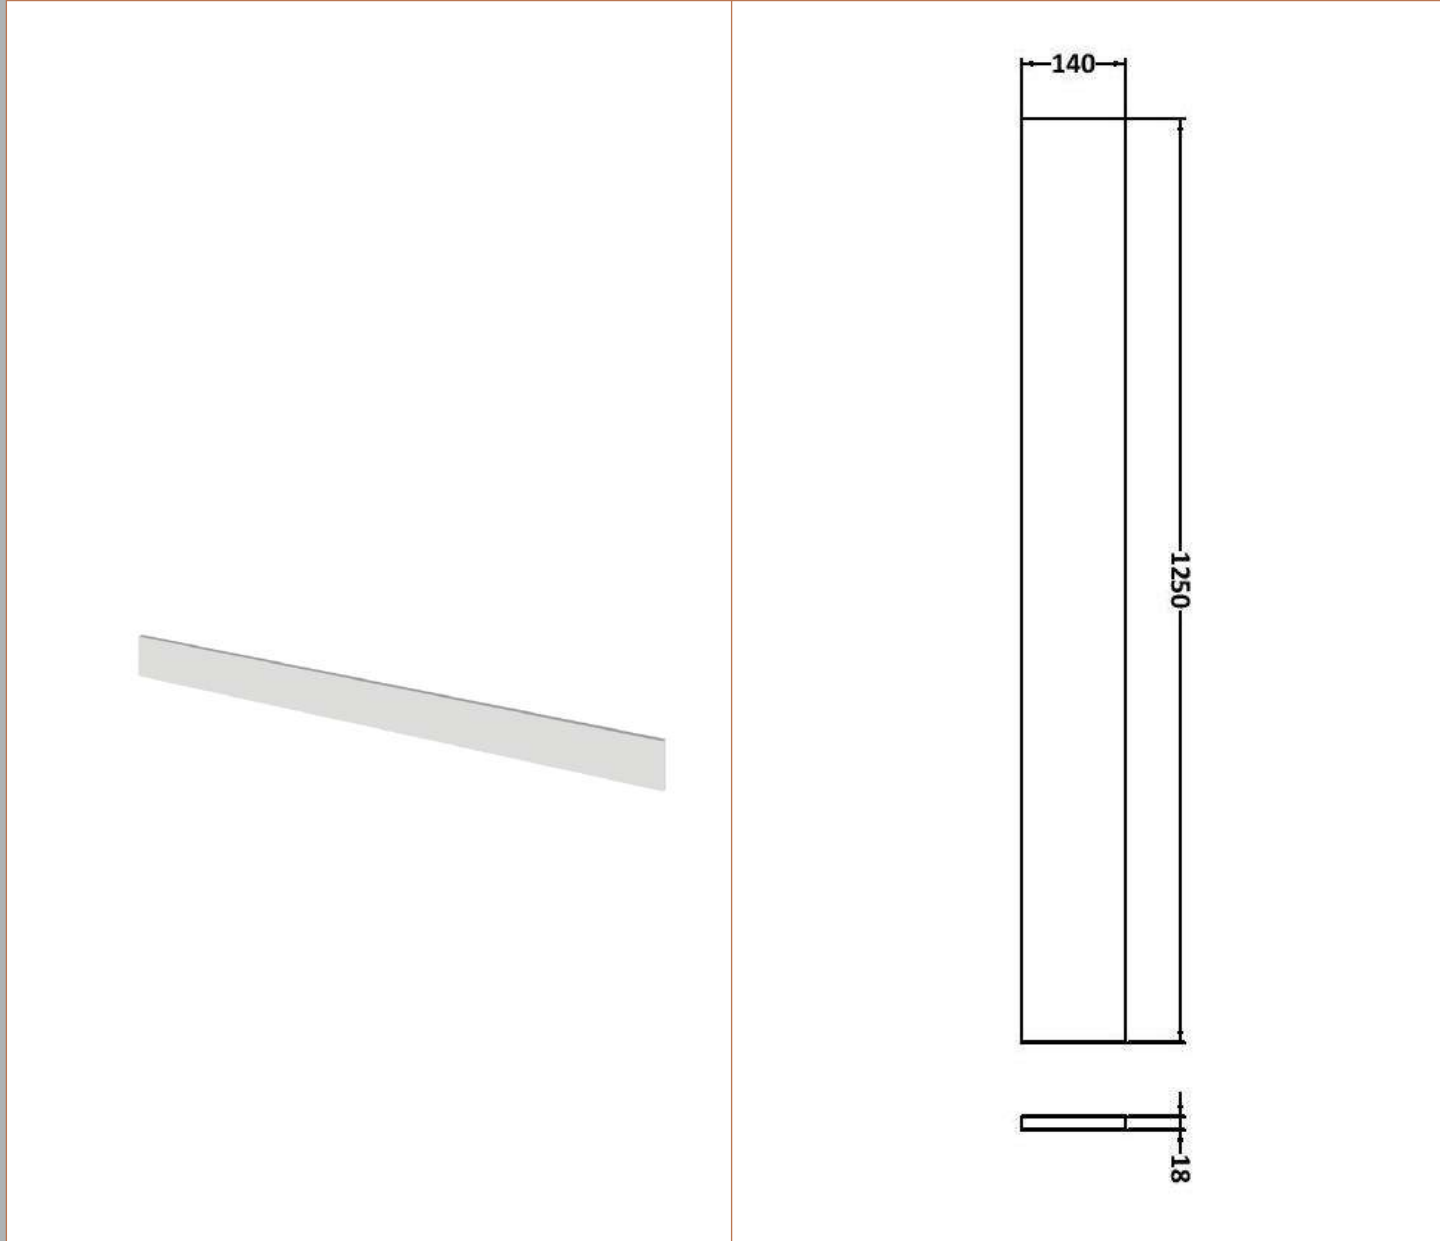

Sales Code: OFG481

Description: 300 Base Unit (255mm Deep)

Product Dimensions

Height (mm):	864
Width (mm):	300
Depth (mm):	255
Nett Weight (kg):	11

Packaging Dimensions

Height (mm):	900
Width (mm):	325
Depth (mm):	290
Gross Weight (kg):	11.5

Packaging Data

Box Colour:	Brown Cardboard Box
Box Qty:	1
Label Size:	100 x 50
Label Colour:	White Label
Label Qty:	2

Outer Box Dimensions (If Applicable)

Height (mm):	
Width (mm):	
Depth (mm):	
Gross Weight (kg):	
Barcode:	5056211849797

Sales Code: OFG491

Description: 1.25M Continuous Plinth (1250X140x18mm)

Product Dimensions

Height (mm):	1250
Width (mm):	145
Depth (mm):	18
Nett Weight (kg):	2

Packaging Dimensions

Height (mm):	20
Width (mm):	150
Depth (mm):	1260
Gross Weight (kg):	2

Sales Code: PMB404

Description: 1200 Straight Polymarble Basin

Product Dimensions

Height (mm):	135
Width (mm):	1203
Depth (mm):	255
Nett Weight (kg):	14

Packaging Dimensions

Height (mm):	190
Width (mm):	320
Depth (mm):	1260
Gross Weight (kg):	14