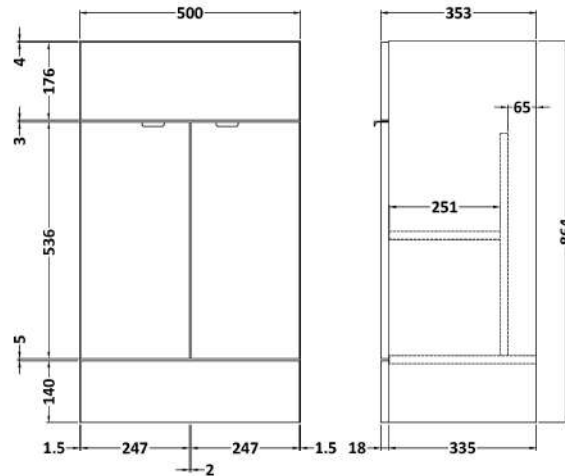

Sales Code: CBI426

Description: 1000mm Combination - Fd - Lh

Packaging Details

Barcode: 5056211850298

Sales Code: OFG406

Description: 500 Vanity Unit (355mm Deep)

Product Dimensions

Height (mm):	864
Width (mm):	500
Depth (mm):	355
Nett Weight (kg):	18

Packaging Dimensions

Height (mm):	900
Width (mm):	525
Depth (mm):	375
Gross Weight (kg):	18.5

Packaging Data

Box Colour:	Brown Cardboard Box
Box Qty:	1
Label Size:	100 x 50
Label Colour:	White Label
Label Qty:	2

Sales Code: OFG445

Description: 500 Wc Unit (255mm Deep)

Product Dimensions

Height (mm):	864
Width (mm):	500
Depth (mm):	255
Nett Weight (kg):	11.5

Packaging Dimensions

Height (mm):	900
Width (mm):	525
Depth (mm):	290
Gross Weight (kg):	12

Sales Code: PMB412L

Description: 1000 L Shaped Basin Lh

Product Dimensions

Height (mm):	135
Width (mm):	1003
Depth (mm):	355
Nett Weight (kg):	15

Packaging Dimensions

Height (mm):	190
Width (mm):	420
Depth (mm):	1060
Gross Weight (kg):	15