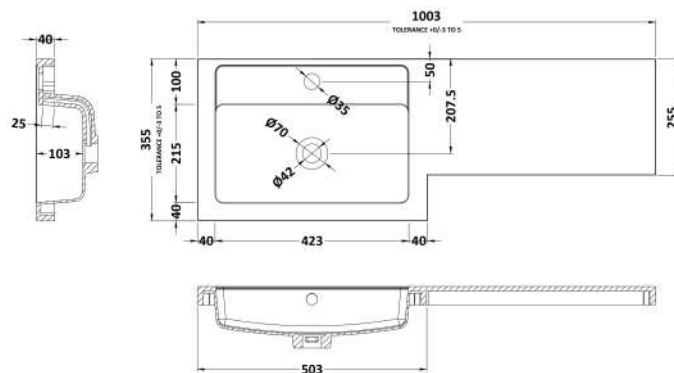

Packaging Dimensions

Height (mm):	900
Width (mm):	525
Depth (mm):	375
Gross Weight (kg):	18.5

Packaging Data

Box Colour:	Brown Cardboard Box
Box Qty:	1
Label Size:	100 x 50
Label Colour:	White Label
Label Qty:	2

Sales Code: OFG445

Description: 500 Wc Unit (255mm Deep)

Product Dimensions

Height (mm):	864
Width (mm):	500
Depth (mm):	255
Nett Weight (kg):	11.5

Packaging Dimensions

Height (mm):	900
Width (mm):	525
Depth (mm):	290
Gross Weight (kg):	12

Packaging Data

Box Colour:	Brown Cardboard Box
Box Qty:	1
Label Size:	100 x 50
Label Colour:	White Label
Label Qty:	2

Outer Box Dimensions (If Applicable)

Height (mm):	
Width (mm):	
Depth (mm):	
Gross Weight (kg):	
Barcode:	5056211849407

Sales Code: PMB412L

Description: 1000 L Shaped Basin Lh

Product Dimensions

Height (mm):	135
Width (mm):	1003
Depth (mm):	355
Nett Weight (kg):	15

Packaging Dimensions

Height (mm):	190
Width (mm):	420
Depth (mm):	1060
Gross Weight (kg):	15