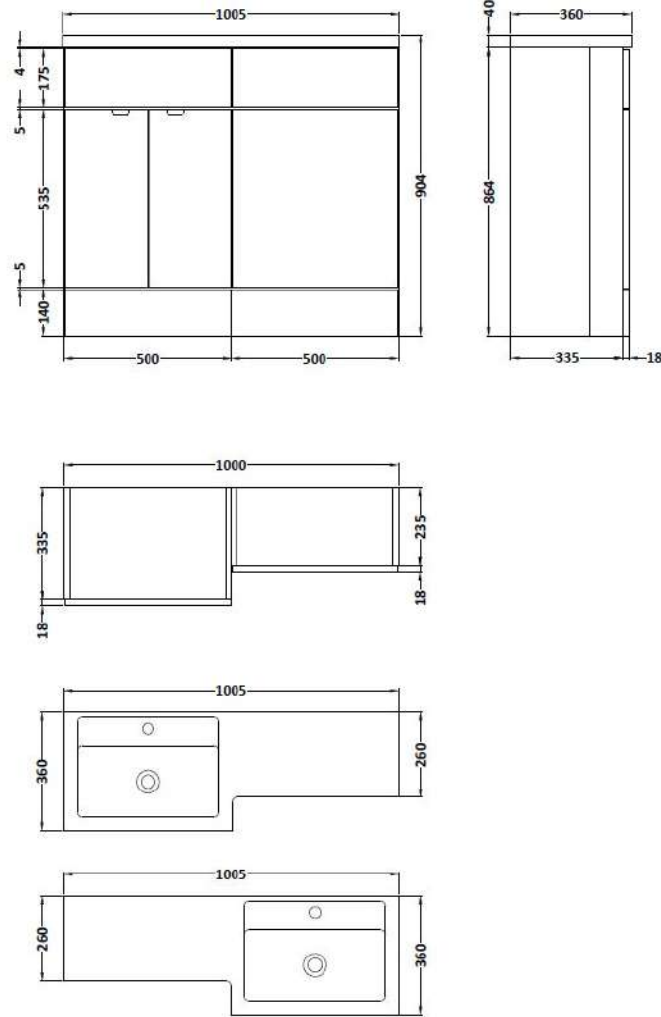

Sales Code: CBI426

Description: 1000mm Combination - Fd - Lh

Packaging Details

Barcode: 5056211850298

Sales Code: OFG406

Description: 500 Vanity Unit (355mm Deep)

Product Dimensions

Height (mm):	864
Width (mm):	500
Depth (mm):	355
Nett Weight (kg):	18

Packaging Dimensions

Height (mm):	900
Width (mm):	525
Depth (mm):	375
Gross Weight (kg):	18.5

Packaging Data

Box Colour:	Brown Cardboard Box
Box Qty:	1
Label Size:	100 x 50
Label Colour:	White Label
Label Qty:	2

Sales Code: OFG445

Description: 500 Wc Unit (255mm Deep)

Product Dimensions

Height (mm):	864
Width (mm):	500
Depth (mm):	255
Nett Weight (kg):	11.5

Packaging Dimensions

Height (mm):	900
Width (mm):	525
Depth (mm):	290
Gross Weight (kg):	12

Sales Code: PMB412L

Description: 1000 L Shaped Basin Lh

Product Dimensions

Height (mm):	135
Width (mm):	1003
Depth (mm):	355
Nett Weight (kg):	15

Packaging Dimensions

Height (mm):	190
Width (mm):	420
Depth (mm):	1060
Gross Weight (kg):	15