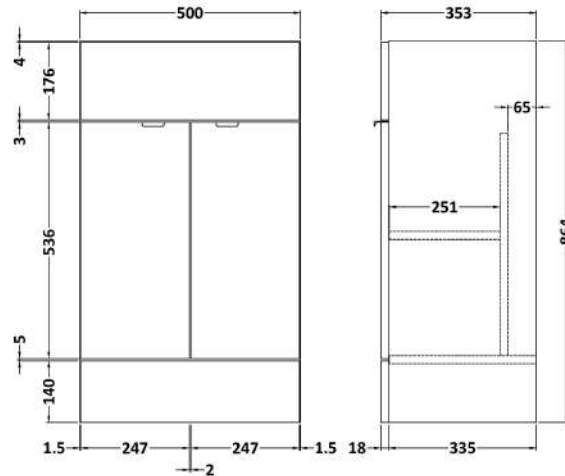

Sales Code: CBI427

Description: 1000mm Combination - Fd - Rh

Packaging Details

Barcode: 5056211850304

Sales Code: OFG406

Description: 500 Vanity Unit (355mm Deep)

Product Dimensions

Height (mm):	864
Width (mm):	500
Depth (mm):	355
Nett Weight (kg):	18

Packaging Dimensions

Height (mm):	900
Width (mm):	525
Depth (mm):	375
Gross Weight (kg):	18.5

Packaging Data

Box Colour:	Brown Cardboard Box
Box Qty:	1
Label Size:	100 x 50
Label Colour:	White Label
Label Qty:	2

Sales Code: OFG445

Description: 500 Wc Unit (255mm Deep)

Product Dimensions

Height (mm):	864
Width (mm):	500
Depth (mm):	255
Nett Weight (kg):	11.5

Packaging Dimensions

Height (mm):	900
Width (mm):	525
Depth (mm):	290
Gross Weight (kg):	12

Sales Code: PMB412R

Description: 1000 L Shaped Basin Rh

Product Dimensions

Height (mm):	135
Width (mm):	1003
Depth (mm):	355
Nett Weight (kg):	15

Packaging Dimensions

Height (mm):	190
Width (mm):	420
Depth (mm):	1060
Gross Weight (kg):	15