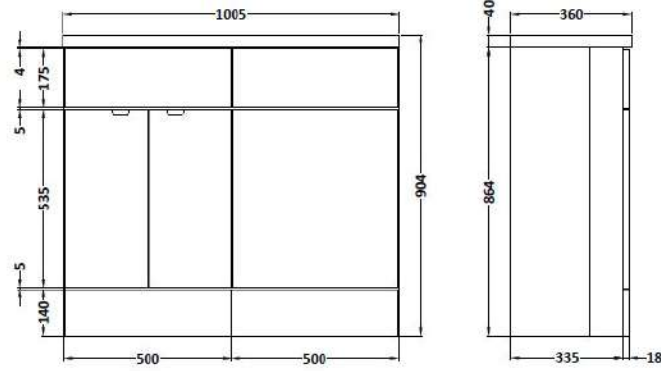

Sales Code: CBI427

Description: 1000mm Combination - Fd - Rh

Packaging Details

Barcode: 5056211850304

Sales Code: OFG406

Description: 500 Vanity Unit (355mm Deep)

Product Dimensions

Height (mm):	864
Width (mm):	500
Depth (mm):	355
Nett Weight (kg):	18

Packaging Dimensions

Height (mm):	900
Width (mm):	525
Depth (mm):	375
Gross Weight (kg):	18.5

Packaging Data

Box Colour:	Brown Cardboard Box
Box Qty:	1
Label Size:	100 x 50
Label Colour:	White Label
Label Qty:	2

Sales Code: OFG445

Description: 500 Wc Unit (255mm Deep)

Product Dimensions

Height (mm):	864
Width (mm):	500
Depth (mm):	255
Nett Weight (kg):	11.5

Packaging Dimensions

Height (mm):	900
Width (mm):	525
Depth (mm):	290
Gross Weight (kg):	12

Sales Code: PMB412R

Description: 1000 L Shaped Basin Rh

Product Dimensions

Height (mm):	135
Width (mm):	1003
Depth (mm):	355
Nett Weight (kg):	15

Packaging Dimensions

Height (mm):	190
Width (mm):	420
Depth (mm):	1060
Gross Weight (kg):	15