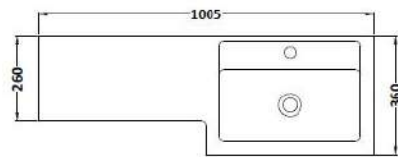

Sales Code: CBI427

Description: 1000mm Combination - Fd - Rh

Packaging Details

Barcode: 5056211850304

Sales Code: OFG406

Description: 500 Vanity Unit (355mm Deep)

Product Dimensions

Height (mm):	864
Width (mm):	500
Depth (mm):	355
Nett Weight (kg):	18

Packaging Dimensions

Height (mm):	900
Width (mm):	525
Depth (mm):	375
Gross Weight (kg):	18.5

Packaging Data

Box Colour:	Brown Cardboard Box
Box Qty:	1
Label Size:	100 x 50
Label Colour:	White Label
Label Qty:	2

Sales Code: OFG445

Description: 500 Wc Unit (255mm Deep)

Product Dimensions

Height (mm):	864
Width (mm):	500
Depth (mm):	255
Nett Weight (kg):	11.5

Packaging Dimensions

Height (mm):	900
Width (mm):	525
Depth (mm):	290
Gross Weight (kg):	12

Sales Code: PMB412R

Description: 1000 L Shaped Basin Rh

Product Dimensions

Height (mm):	135
Width (mm):	1003
Depth (mm):	355
Nett Weight (kg):	15

Packaging Dimensions

Height (mm):	190
Width (mm):	420
Depth (mm):	1060
Gross Weight (kg):	15