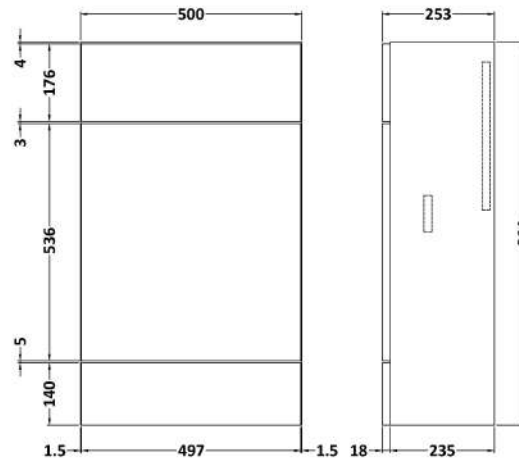

Packaging Dimensions

Height (mm):	900
Width (mm):	525
Depth (mm):	375
Gross Weight (kg):	18.5

Packaging Data

Box Colour:	Brown Cardboard Box
Box Qty:	1
Label Size:	100 x 50
Label Colour:	White Label
Label Qty:	2

Sales Code: OFG445

Description: 500 Wc Unit (255mm Deep)

Product Dimensions

Height (mm):	864
Width (mm):	500
Depth (mm):	255
Nett Weight (kg):	11.5

Packaging Dimensions

Height (mm):	900
Width (mm):	525
Depth (mm):	290
Gross Weight (kg):	12

Packaging Data

Box Colour:	Brown Cardboard Box
Box Qty:	1
Label Size:	100 x 50
Label Colour:	White Label
Label Qty:	2

Outer Box Dimensions (If Applicable)

Height (mm):	
Width (mm):	
Depth (mm):	
Gross Weight (kg):	
Barcode:	5056211849407

Sales Code: PMB412R

Description: 1000 L Shaped Basin Rh

Product Dimensions

Height (mm):	135
Width (mm):	1003
Depth (mm):	355
Nett Weight (kg):	15

Packaging Dimensions

Height (mm):	190
Width (mm):	420
Depth (mm):	1060
Gross Weight (kg):	15