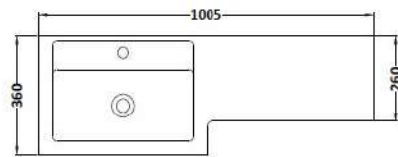

Sales Code: CBI427

Description: 1000mm Combination - Fd - Rh

Packaging Details

Barcode: 5056211850304

Sales Code: OFG406

Description: 500 Vanity Unit (355mm Deep)

Product Dimensions

Height (mm):	864
Width (mm):	500
Depth (mm):	355
Nett Weight (kg):	18

Packaging Dimensions

Height (mm):	900
Width (mm):	525
Depth (mm):	375
Gross Weight (kg):	18.5

Packaging Data

Box Colour:	Brown Cardboard Box
Box Qty:	1
Label Size:	100 x 50
Label Colour:	White Label
Label Qty:	2

Sales Code: OFG445

Description: 500 Wc Unit (255mm Deep)

Product Dimensions

Height (mm):	864
Width (mm):	500
Depth (mm):	255
Nett Weight (kg):	11.5

Packaging Dimensions

Height (mm):	900
Width (mm):	525
Depth (mm):	290
Gross Weight (kg):	12

Sales Code: PMB412R

Description: 1000 L Shaped Basin Rh

Product Dimensions

Height (mm):	135
Width (mm):	1003
Depth (mm):	355
Nett Weight (kg):	15

Packaging Dimensions

Height (mm):	190
Width (mm):	420
Depth (mm):	1060
Gross Weight (kg):	15