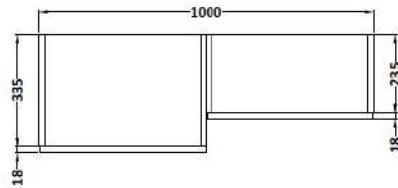

Sales Code: CBI427

Description: 1000mm Combination - Fd - Rh

Packaging Details

Barcode: 5056211850304

Sales Code: OFG406

Description: 500 Vanity Unit (355mm Deep)

Product Dimensions

Height (mm):	864
Width (mm):	500
Depth (mm):	355
Nett Weight (kg):	18

Packaging Dimensions

Height (mm):	900
Width (mm):	525
Depth (mm):	375
Gross Weight (kg):	18.5

Packaging Data

Box Colour:	Brown Cardboard Box
Box Qty:	1
Label Size:	100 x 50
Label Colour:	White Label
Label Qty:	2

Sales Code: OFG445

Description: 500 Wc Unit (255mm Deep)

Product Dimensions

Height (mm):	864
Width (mm):	500
Depth (mm):	255
Nett Weight (kg):	11.5

Packaging Dimensions

Height (mm):	900
Width (mm):	525
Depth (mm):	290
Gross Weight (kg):	12

Sales Code: PMB412R

Description: 1000 L Shaped Basin Rh

Product Dimensions

Height (mm):	135
Width (mm):	1003
Depth (mm):	355
Nett Weight (kg):	15

Packaging Dimensions

Height (mm):	190
Width (mm):	420
Depth (mm):	1060
Gross Weight (kg):	15