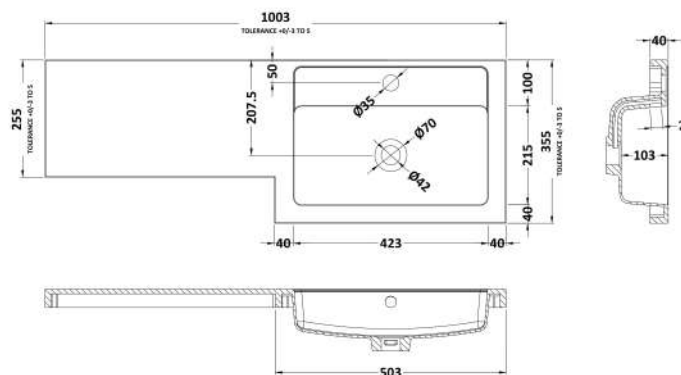

Packaging Dimensions

Height (mm):	900
Width (mm):	525
Depth (mm):	375
Gross Weight (kg):	18.5

Packaging Data

Box Colour:	Brown Cardboard Box
Box Qty:	1
Label Size:	100 x 50
Label Colour:	White Label
Label Qty:	2

Sales Code: OFG445

Description: 500 Wc Unit (255mm Deep)

Product Dimensions

Height (mm):	864
Width (mm):	500
Depth (mm):	255
Nett Weight (kg):	11.5

Packaging Dimensions

Height (mm):	900
Width (mm):	525
Depth (mm):	290
Gross Weight (kg):	12

Packaging Data

Box Colour:	Brown Cardboard Box
Box Qty:	1
Label Size:	100 x 50
Label Colour:	White Label
Label Qty:	2

Outer Box Dimensions (If Applicable)

Height (mm):	
Width (mm):	
Depth (mm):	
Gross Weight (kg):	
Barcode:	5056211849407

Sales Code: PMB412R

Description: 1000 L Shaped Basin Rh

Product Dimensions

Height (mm):	135
Width (mm):	1003
Depth (mm):	355
Nett Weight (kg):	15

Packaging Dimensions

Height (mm):	190
Width (mm):	420
Depth (mm):	1060
Gross Weight (kg):	15