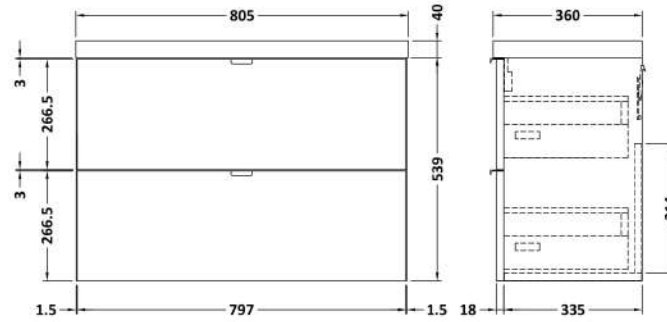

Sales Code: CBI431

Description: 800 Wall Hung 2-Drawer Unit & Basin

Packaging Details

Barcode: 5056211850342

Sales Code: OFG439

Description: 800 2-Drawer Wall Hung Unit (355mm)

Product Dimensions

Height (mm):	540
Width (mm):	800
Depth (mm):	353
Nett Weight (kg):	25.5

Packaging Dimensions

Height (mm):	560
Width (mm):	820
Depth (mm):	375
Gross Weight (kg):	26

Packaging Data

Box Colour:	Brown Cardboard Box
Box Qty:	1
Label Size:	100 x 50
Label Colour:	White Label
Label Qty:	2

Sales Code: PMB315

Description: 800 Rear Tap Basin 1Th

Product Dimensions

Height (mm):	355
Width (mm):	803
Depth (mm):	135
Nett Weight (kg):	12

Packaging Dimensions

Height (mm):	200
Width (mm):	420
Depth (mm):	855
Gross Weight (kg):	12

Packaging Data

Box Colour:	Brown Cardboard Box - Printed
Box Qty:	1
Label Size:	100 x 50
Label Colour:	White Label
Label Qty:	2

Outer Box Dimensions (If Applicable)

Height (mm):	
Width (mm):	
Depth (mm):	
Gross Weight (kg):	
Barcode:	5055275828113