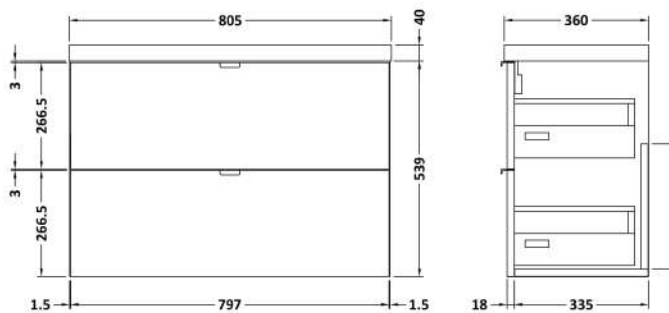

Sales Code: CBI431

Description: 800 Wall Hung 2-Drawer Unit & Basin

Packaging Details

Barcode: 5056211850342

Sales Code: OFG439

Description: 800 2-Drawer Wall Hung Unit (355mm)

Product Dimensions

Height (mm):	540
Width (mm):	800
Depth (mm):	353
Nett Weight (kg):	25.5

Packaging Dimensions

Height (mm):	560
Width (mm):	820
Depth (mm):	375
Gross Weight (kg):	26

Packaging Data

Box Colour:	Brown Cardboard Box
Box Qty:	1
Label Size:	100 x 50
Label Colour:	White Label
Label Qty:	2

Sales Code: PMB315

Description: 800 Rear Tap Basin 1Th

Product Dimensions

Height (mm):	355
Width (mm):	803
Depth (mm):	135
Nett Weight (kg):	12

Packaging Dimensions

Height (mm):	200
Width (mm):	420
Depth (mm):	855
Gross Weight (kg):	12

Packaging Data

Box Colour:	Brown Cardboard Box - Printed
Box Qty:	1
Label Size:	100 x 50
Label Colour:	White Label
Label Qty:	2

Outer Box Dimensions (If Applicable)

Height (mm):	
Width (mm):	
Depth (mm):	
Gross Weight (kg):	
Barcode:	5055275828113