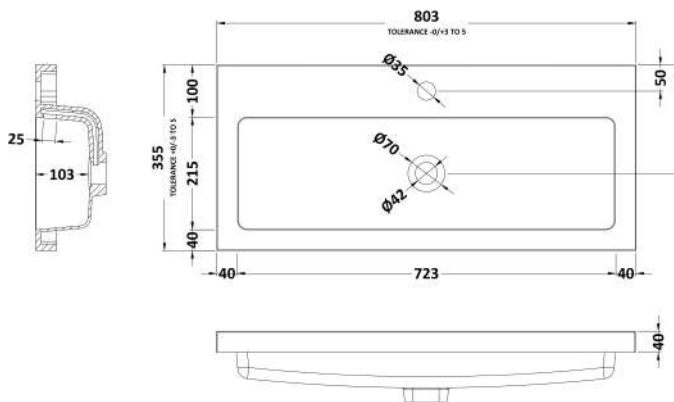

Packaging Dimensions

Height (mm):	560
Width (mm):	820
Depth (mm):	375
Gross Weight (kg):	26

Packaging Data

Box Colour:	Brown Cardboard Box
Box Qty:	1
Label Size:	100 x 50
Label Colour:	White Label
Label Qty:	2

Outer Box Dimensions (If Applicable)

Height (mm):	
Width (mm):	
Depth (mm):	
Gross Weight (kg):	
Barcode:	5056211849391

Product Details

Country of Origin:	China
Fitting Instruction:	No
CE & UKCA:	N/A
FSC Certified Materials:	Yes
Colour:	Gloss Grey Mist
Construction Method:	Cam & Wood Dowel
Construction Type:	Rigid
Cabinet Finish:	MFC Painted Gloss
Fascia Finish:	MFC Painted Gloss
Cabinet Thickness (mm):	16
Fascia Thickness (mm):	18
Drawer Included:	Yes
Drawer Type:	80mm High Metal Softclose
No of Shelves:	0
Hinge Type:	Not Applicable
Hinge Included:	Not Applicable
Adjustable Legs:	No, Not Required
Fixings Included:	Yes
Handle Style:	Contemporary
Waste Shroud:	Yes
Handle Included:	Yes, Supplied
Handle Type:	Wrapover

Sales Code: PMB315

Description: 800 Rear Tap Basin 1Th

Product Dimensions

Height (mm):	355
Width (mm):	803
Depth (mm):	135
Nett Weight (kg):	12

Packaging Dimensions

Height (mm):	200
Width (mm):	420
Depth (mm):	855
Gross Weight (kg):	12

Packaging Data

Box Colour:	Brown Cardboard Box - Printed
Box Qty:	1
Label Size:	100 x 50
Label Colour:	White Label
Label Qty:	2

Outer Box Dimensions (If Applicable)

Height (mm):	
Width (mm):	
Depth (mm):	
Gross Weight (kg):	
Barcode:	5055275828113