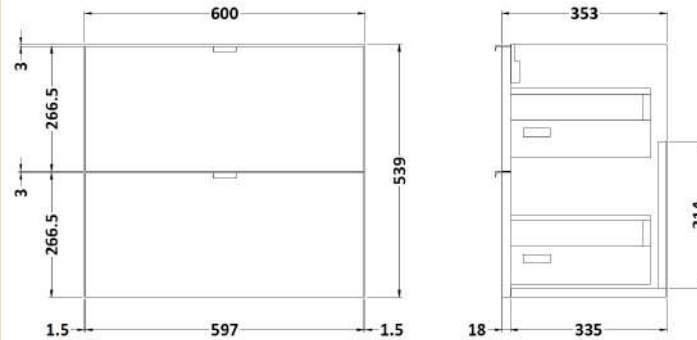

Sales Code: CBI432

Description: 1200 Wh 4-Drawer Vanity W/Double Basin

Packaging Details

Barcode: 5056211850359

Sales Code: OFG437

Description: 600 2-Drawer Wall Hung Unit (355mm)

Product Dimensions

Height (mm):	540
Width (mm):	600
Depth (mm):	353
Nett Weight (kg):	21

Packaging Dimensions

Height (mm):	560
Width (mm):	620
Depth (mm):	375
Gross Weight (kg):	21.5

Packaging Data

Box Colour:	Brown Cardboard Box
Box Qty:	1
Label Size:	100 x 50
Label Colour:	White Label
Label Qty:	2

Sales Code: PMB425

Description: Double Polymarble Basin 1205 X 360

Product Dimensions

Height (mm):	450
Width (mm):	1205
Depth (mm):	157
Nett Weight (kg):	18.12

Packaging Dimensions

Height (mm):	100
Width (mm):	1205
Depth (mm):	360
Gross Weight (kg):	18.12

Packaging Data

Box Colour:	Brown Cardboard Box - Printed
Box Qty:	1
Label Size:	100 x 50
Label Colour:	White Label
Label Qty:	2

Outer Box Dimensions (If Applicable)

Height (mm):	
Width (mm):	
Depth (mm):	
Gross Weight (kg):	
Barcode:	5056211815143