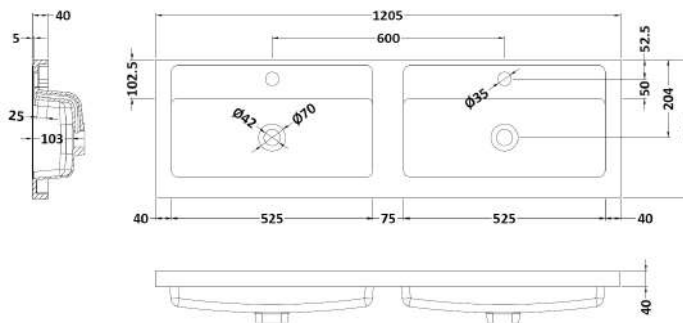

Packaging Dimensions

Height (mm):	560
Width (mm):	620
Depth (mm):	375
Gross Weight (kg):	21.5

Packaging Data

Box Colour:	Brown Cardboard Box
Box Qty:	1
Label Size:	100 x 50
Label Colour:	White Label
Label Qty:	2

Outer Box Dimensions (If Applicable)

Height (mm):	
Width (mm):	
Depth (mm):	
Gross Weight (kg):	
Barcode:	5056211849384

Product Details

Country of Origin:	China
Fitting Instruction:	No
CE & UKCA:	N/A
FSC Certified Materials:	Yes
Colour:	Gloss Grey Mist
Construction Method:	Cam & Wood Dowel
Construction Type:	Rigid
Cabinet Finish:	MFC Painted Gloss
Fascia Finish:	MFC Painted Gloss
Cabinet Thickness (mm):	16
Fascia Thickness (mm):	18
Drawer Included:	Yes
Drawer Type:	80mm High Metal S/C Inc Galler
No of Shelves:	0
Hinge Type:	Not Applicable
Hinge Included:	Not Applicable
Adjustable Legs:	No, Not Required
Fixings Included:	Yes
Handle Style:	Contemporary
Waste Shroud:	Yes
Handle Included:	Yes, Supplied
Handle Type:	Wrapover

Sales Code: PMB425

Description: Double Polymarble Basin 1205 X 360

Product Dimensions

Height (mm):	450
Width (mm):	1205
Depth (mm):	157
Nett Weight (kg):	18.12

Packaging Dimensions

Height (mm):	100
Width (mm):	1205
Depth (mm):	360
Gross Weight (kg):	18.12

Packaging Data

Box Colour:	Brown Cardboard Box - Printed
Box Qty:	1
Label Size:	100 x 50
Label Colour:	White Label
Label Qty:	2

Outer Box Dimensions (If Applicable)

Height (mm):	
Width (mm):	
Depth (mm):	
Gross Weight (kg):	
Barcode:	5056211815143