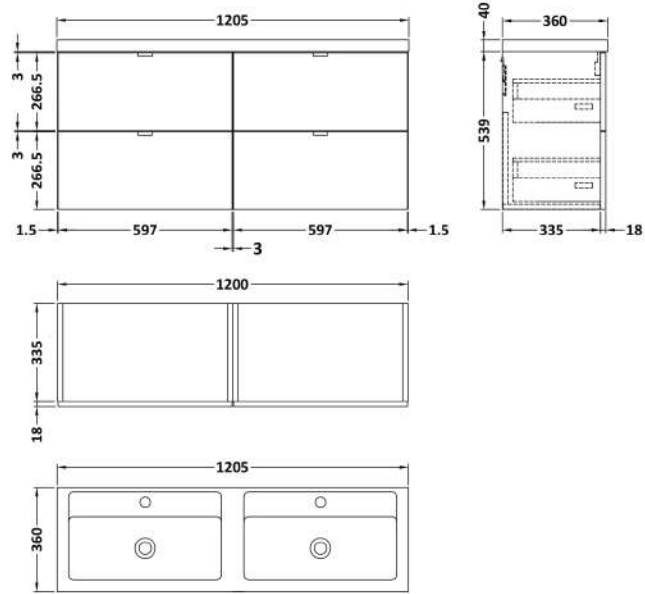

Sales Code: CBI432

Description: 1200 Wh 4-Drawer Vanity W/Double Basin

Packaging Details

Barcode: 5056211850359

Sales Code: OFG437

Description: 600 2-Drawer Wall Hung Unit (355mm)

Product Dimensions

Height (mm):	540
Width (mm):	600
Depth (mm):	353
Nett Weight (kg):	21

Packaging Dimensions

Height (mm):	560
Width (mm):	620
Depth (mm):	375
Gross Weight (kg):	21.5

Packaging Data

Box Colour:	Brown Cardboard Box
Box Qty:	1
Label Size:	100 x 50
Label Colour:	White Label
Label Qty:	2

Sales Code: PMB425

Description: Double Polymarble Basin 1205 X 360

Product Dimensions

Height (mm):	450
Width (mm):	1205
Depth (mm):	157
Nett Weight (kg):	18.12

Packaging Dimensions

Height (mm):	100
Width (mm):	1205
Depth (mm):	360
Gross Weight (kg):	18.12

Packaging Data

Box Colour:	Brown Cardboard Box - Printed
Box Qty:	1
Label Size:	100 x 50
Label Colour:	White Label
Label Qty:	2

Outer Box Dimensions (If Applicable)

Height (mm):	
Width (mm):	
Depth (mm):	
Gross Weight (kg):	
Barcode:	5056211815143