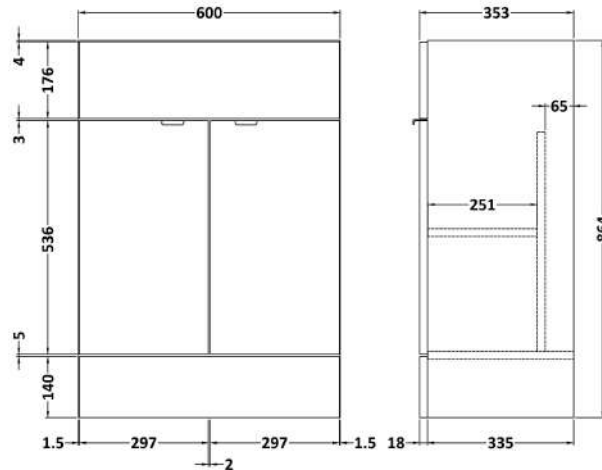

Sales Code: CBI434

Description: 1200 Fs 4-Door Vanity W/Double Basin

Packaging Details

Barcode: 5056211850373

Sales Code: OFG408

Description: 600 Vanity Unit (355mm Deep)

Product Dimensions

Height (mm):	864
Width (mm):	600
Depth (mm):	355
Nett Weight (kg):	20.5

Packaging Dimensions

Height (mm):	900
Width (mm):	625
Depth (mm):	375
Gross Weight (kg):	21

Packaging Data

Box Colour:	Brown Cardboard Box
Box Qty:	1
Label Size:	100 x 50
Label Colour:	White Label
Label Qty:	2

Sales Code: PMB425

Description: Double Polymarble Basin 1205 X 360

Product Dimensions

Height (mm):	450
Width (mm):	1205
Depth (mm):	157
Nett Weight (kg):	18.12

Packaging Dimensions

Height (mm):	100
Width (mm):	1205
Depth (mm):	360
Gross Weight (kg):	18.12

Packaging Data

Box Colour:	Brown Cardboard Box - Printed
Box Qty:	1
Label Size:	100 x 50
Label Colour:	White Label
Label Qty:	2

Outer Box Dimensions (If Applicable)

Height (mm):	
Width (mm):	
Depth (mm):	
Gross Weight (kg):	
Barcode:	5056211815143