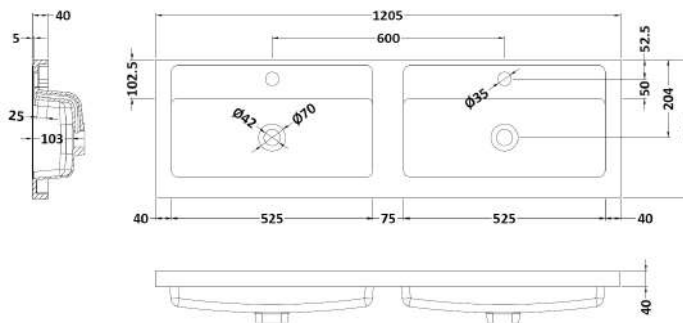

Packaging Dimensions

Height (mm):	900
Width (mm):	625
Depth (mm):	375
Gross Weight (kg):	21

Packaging Data

Box Colour:	Brown Cardboard Box
Box Qty:	1
Label Size:	100 x 50
Label Colour:	White Label
Label Qty:	2

Outer Box Dimensions (If Applicable)

Height (mm):	
Width (mm):	
Depth (mm):	
Gross Weight (kg):	
Barcode:	5056211849889

Product Details

Country of Origin:	China
Fitting Instruction:	No
CE & UKCA:	N/A
FSC Certified Materials:	Yes
Colour:	Gloss Grey Mist
Construction Method:	Cam & Wood Dowel
Construction Type:	Rigid
Cabinet Finish:	MFC Gloss
Fascia Finish:	MFC Gloss
Cabinet Thickness (mm):	18
Fascia Thickness (mm):	18
Drawer Included:	No
Drawer Type:	Not Applicable
No of Shelves:	1
Hinge Type:	95 Degree Clip-On Soft Close
Hinge Included:	Yes
Adjustable Legs:	No
Fixings Included:	Yes
Handle Style:	Contemporary
Waste Shroud:	No
Handle Included:	Yes
Handle Type:	Wrapover

Sales Code: PMB425

Description: Double Polymarble Basin 1205 X 360

Product Dimensions

Height (mm):	450
Width (mm):	1205
Depth (mm):	157
Nett Weight (kg):	18.12

Packaging Dimensions

Height (mm):	100
Width (mm):	1205
Depth (mm):	360
Gross Weight (kg):	18.12

Packaging Data

Box Colour:	Brown Cardboard Box - Printed
Box Qty:	1
Label Size:	100 x 50
Label Colour:	White Label
Label Qty:	2

Outer Box Dimensions (If Applicable)

Height (mm):	
Width (mm):	
Depth (mm):	
Gross Weight (kg):	
Barcode:	5056211815143