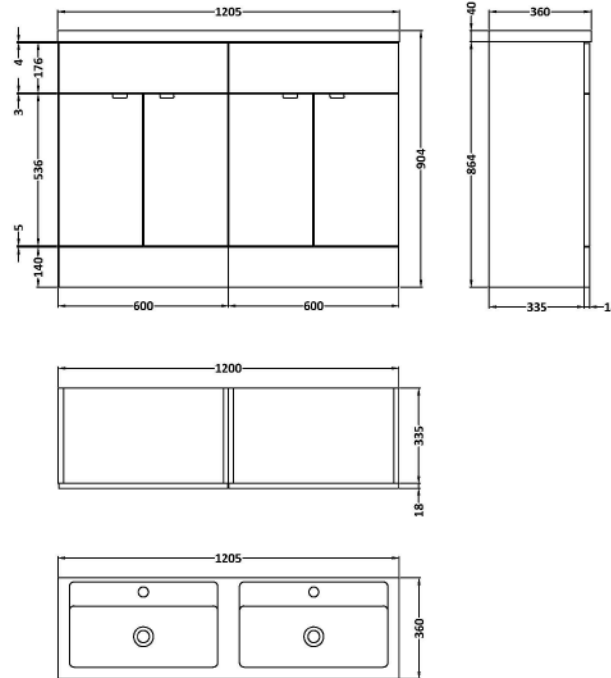

Sales Code: CBI434

Description: 1200 Fs 4-Door Vanity W/Double Basin

Packaging Details

Barcode: 5056211850373

Sales Code: OFG408

Description: 600 Vanity Unit (355mm Deep)

Product Dimensions

Height (mm):	864
Width (mm):	600
Depth (mm):	355
Nett Weight (kg):	20.5

Packaging Dimensions

Height (mm):	900
Width (mm):	625
Depth (mm):	375
Gross Weight (kg):	21

Packaging Data

Box Colour:	Brown Cardboard Box
Box Qty:	1
Label Size:	100 x 50
Label Colour:	White Label
Label Qty:	2

Outer Box Dimensions (If Applicable)

Height (mm):	
Width (mm):	
Depth (mm):	
Gross Weight (kg):	
Barcode:	5056211849889

Product Details

Country of Origin:	China
Fitting Instruction:	No
CE & UKCA:	N/A
FSC Certified Materials:	Yes
Colour:	Gloss Grey Mist
Construction Method:	Cam & Wood Dowel
Construction Type:	Rigid
Cabinet Finish:	MFC Gloss
Fascia Finish:	MFC Gloss
Cabinet Thickness (mm):	18
Fascia Thickness (mm):	18
Drawer Included:	No
Drawer Type:	Not Applicable
No of Shelves:	1
Hinge Type:	95 Degree Clip-On Soft Close
Hinge Included:	Yes
Adjustable Legs:	No
Fixings Included:	Yes
Handle Style:	Contemporary
Waste Shroud:	No
Handle Included:	Yes
Handle Type:	Wrapover

Sales Code: PMB425

Description: Double Polymarble Basin 1205 X 360

Product Dimensions

Height (mm):	450
Width (mm):	1205
Depth (mm):	157
Nett Weight (kg):	18.12

Packaging Dimensions

Height (mm):	100
Width (mm):	1205
Depth (mm):	360
Gross Weight (kg):	18.12