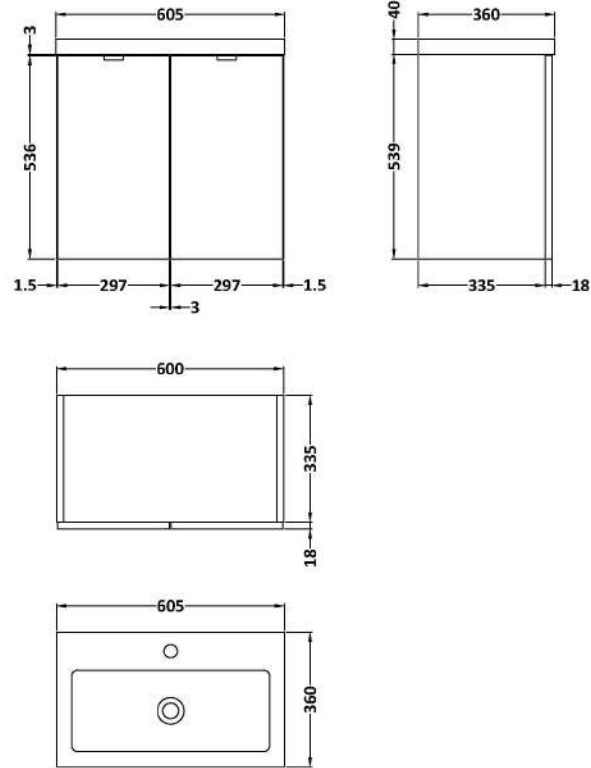

Sales Code: CBI436

Description: 600 2-Door Wall Hung Unit & Basin

Packaging Details

Barcode: 5056211850397

Sales Code: OFG466

Description: 600 Wall Hung 2-Door (355mm)

Product Dimensions

Height (mm):	540
Width (mm):	600
Depth (mm):	353
Nett Weight (kg):	13

Packaging Dimensions

Height (mm):	560
Width (mm):	620
Depth (mm):	375
Gross Weight (kg):	13.5

Packaging Data

Box Colour:	Brown Cardboard Box
Box Qty:	1
Label Size:	100 x 50
Label Colour:	White Label
Label Qty:	2

Sales Code: PMB313

Description: 600 Rear Tap Basin 1Th

Product Dimensions

Height (mm):	355
Width (mm):	603
Depth (mm):	135
Nett Weight (kg):	9.66

Packaging Dimensions

Height (mm):	410
Width (mm):	200
Depth (mm):	650
Gross Weight (kg):	9.66

Packaging Data

Box Colour:	Brown Cardboard Box - Printed
Box Qty:	1
Label Size:	100 x 50
Label Colour:	White Label
Label Qty:	2

Outer Box Dimensions (If Applicable)

Height (mm):	
Width (mm):	
Depth (mm):	
Gross Weight (kg):	
Barcode:	5055369071982