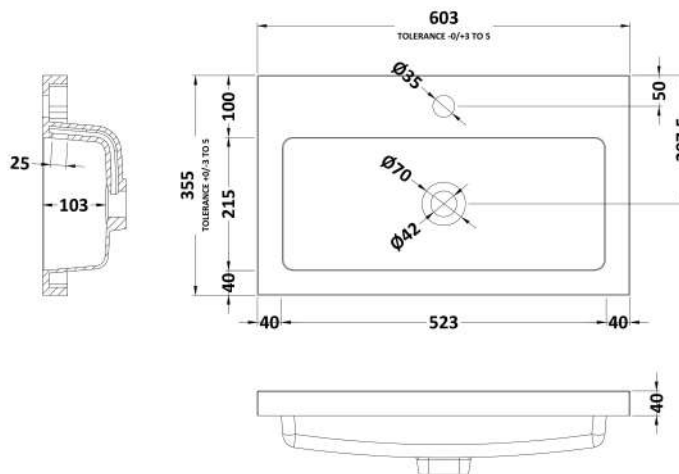

Packaging Dimensions

Height (mm):	560
Width (mm):	620
Depth (mm):	375
Gross Weight (kg):	13.5

Packaging Data

Box Colour:	Brown Cardboard Box
Box Qty:	1
Label Size:	100 x 50
Label Colour:	White Label
Label Qty:	2

Outer Box Dimensions (If Applicable)

Height (mm):	
Width (mm):	
Depth (mm):	
Gross Weight (kg):	
Barcode:	5056211849377

Product Details

Country of Origin:	China
Fitting Instruction:	No
CE & UKCA:	N/A
FSC Certified Materials:	Yes
Colour:	Gloss Grey Mist
Construction Method:	Cam & Wood Dowel
Construction Type:	Rigid
Cabinet Finish:	MFC Painted Gloss
Fascia Finish:	MFC Painted Gloss
Cabinet Thickness (mm):	16
Fascia Thickness (mm):	18
Drawer Included:	No
Drawer Type:	Not Applicable
No of Shelves:	0
Hinge Type:	95 Degree Clip-On Soft Close
Hinge Included:	Yes, Supplied
Adjustable Legs:	No, Not Required
Fixings Included:	Yes
Handle Style:	Contemporary
Waste Shroud:	No
Handle Included:	Yes, Supplied
Handle Type:	Wrapover

Sales Code: PMB313

Description: 600 Rear Tap Basin 1Th

Product Dimensions

Height (mm):	355
Width (mm):	603
Depth (mm):	135
Nett Weight (kg):	9.66

Packaging Dimensions

Height (mm):	410
Width (mm):	200
Depth (mm):	650
Gross Weight (kg):	9.66

Packaging Data

Box Colour:	Brown Cardboard Box - Printed
Box Qty:	1
Label Size:	100 x 50
Label Colour:	White Label
Label Qty:	2

Outer Box Dimensions (If Applicable)

Height (mm):	
Width (mm):	
Depth (mm):	
Gross Weight (kg):	
Barcode:	5055369071982