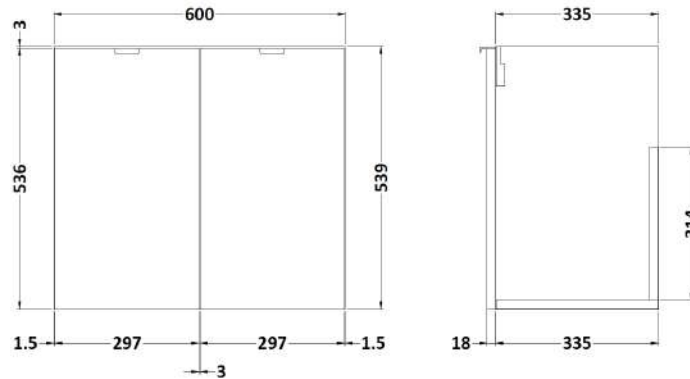

Sales Code: CBI436

Description: 600 2-Door Wall Hung Unit & Basin

Packaging Details

Barcode: 5056211850397

Sales Code: OFG466

Description: 600 Wall Hung 2-Door (355mm)

Product Dimensions

Height (mm):	540
Width (mm):	600
Depth (mm):	353
Nett Weight (kg):	13

Packaging Dimensions

Height (mm):	560
Width (mm):	620
Depth (mm):	375
Gross Weight (kg):	13.5

Packaging Data

Box Colour:	Brown Cardboard Box
Box Qty:	1
Label Size:	100 x 50
Label Colour:	White Label
Label Qty:	2

Sales Code: PMB313

Description: 600 Rear Tap Basin 1Th

Product Dimensions

Height (mm):	355
Width (mm):	603
Depth (mm):	135
Nett Weight (kg):	9.66

Packaging Dimensions

Height (mm):	410
Width (mm):	200
Depth (mm):	650
Gross Weight (kg):	9.66

Packaging Data

Box Colour:	Brown Cardboard Box - Printed
Box Qty:	1
Label Size:	100 x 50
Label Colour:	White Label
Label Qty:	2

Outer Box Dimensions (If Applicable)

Height (mm):	
Width (mm):	
Depth (mm):	
Gross Weight (kg):	
Barcode:	5055369071982